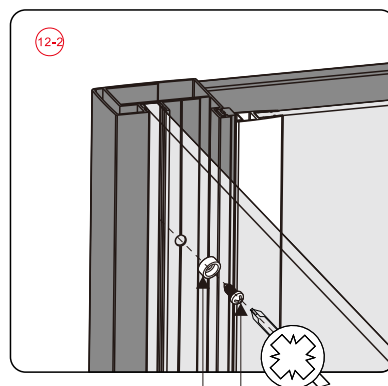

CEZARES®

Душевое ограждение

Инструкция по установке

(для ECO-O-FIX)

- Ø8x1
- Ø9x3
- Ø0x1
- Ø1x3

ST4X10
- Ø2x3
- Ø3x1

Это изделие тяжёлое и требуются два человека для установки.

27

This product is heavy and will require two people to install.

This product is heavy and will require two people to install.

This product is heavy and will require two people to install.

This product is heavy and will require two people to install.