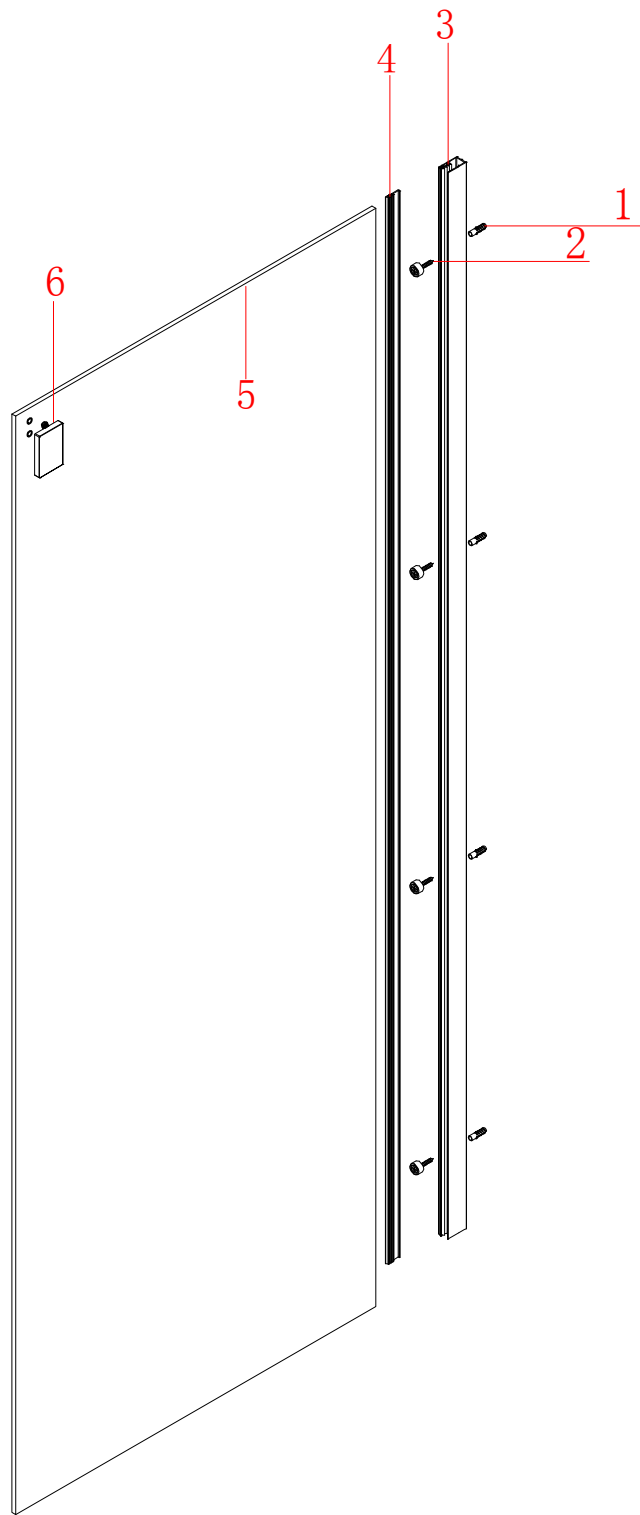

This product is heavy and will require two people to install.