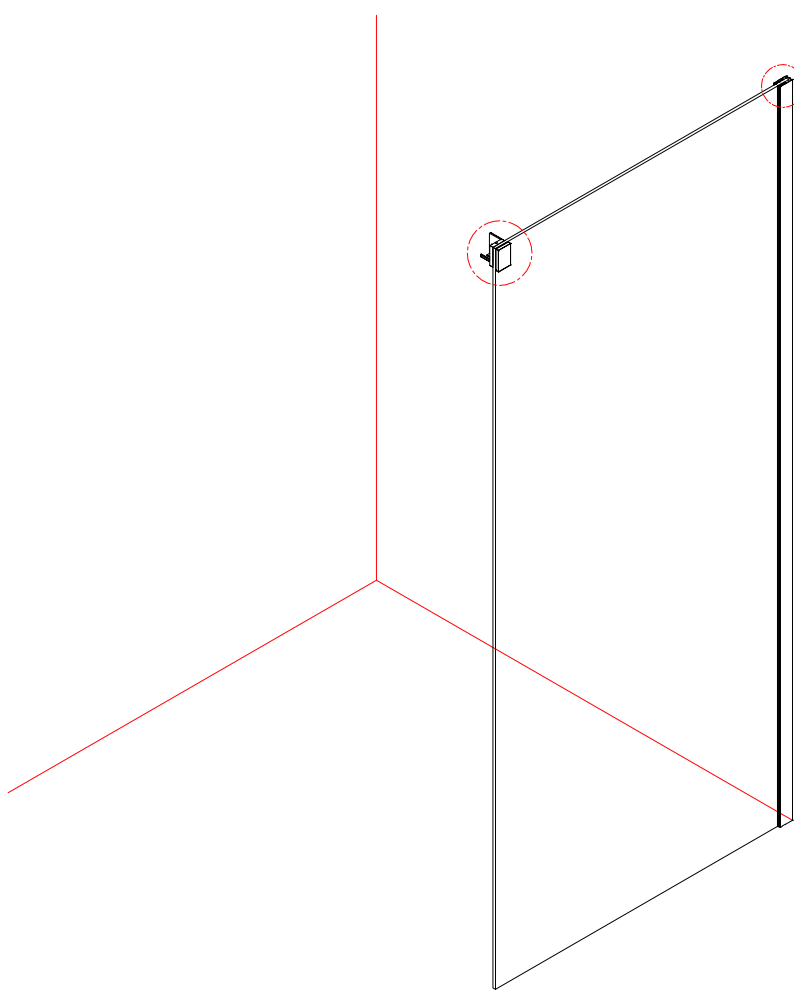

This product is heavy and will require two people to install.