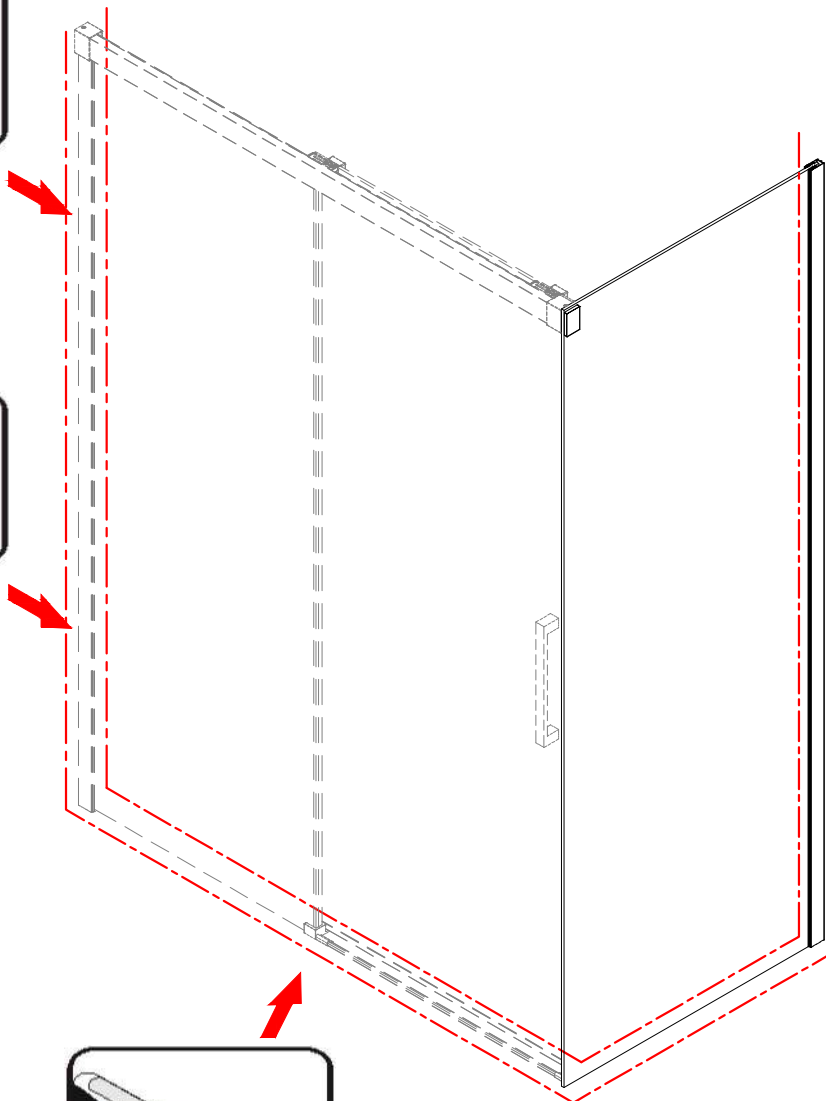

This product is heavy and will require two people to install.