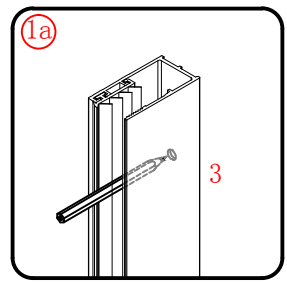

This product is heavy and will require two people to install.