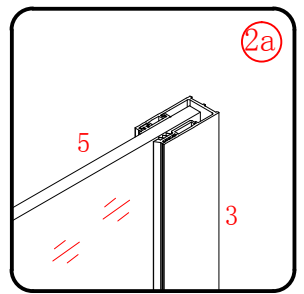

This product is heavy and will require two people to install.