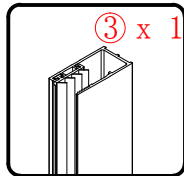

This product is heavy and will require two people to install.