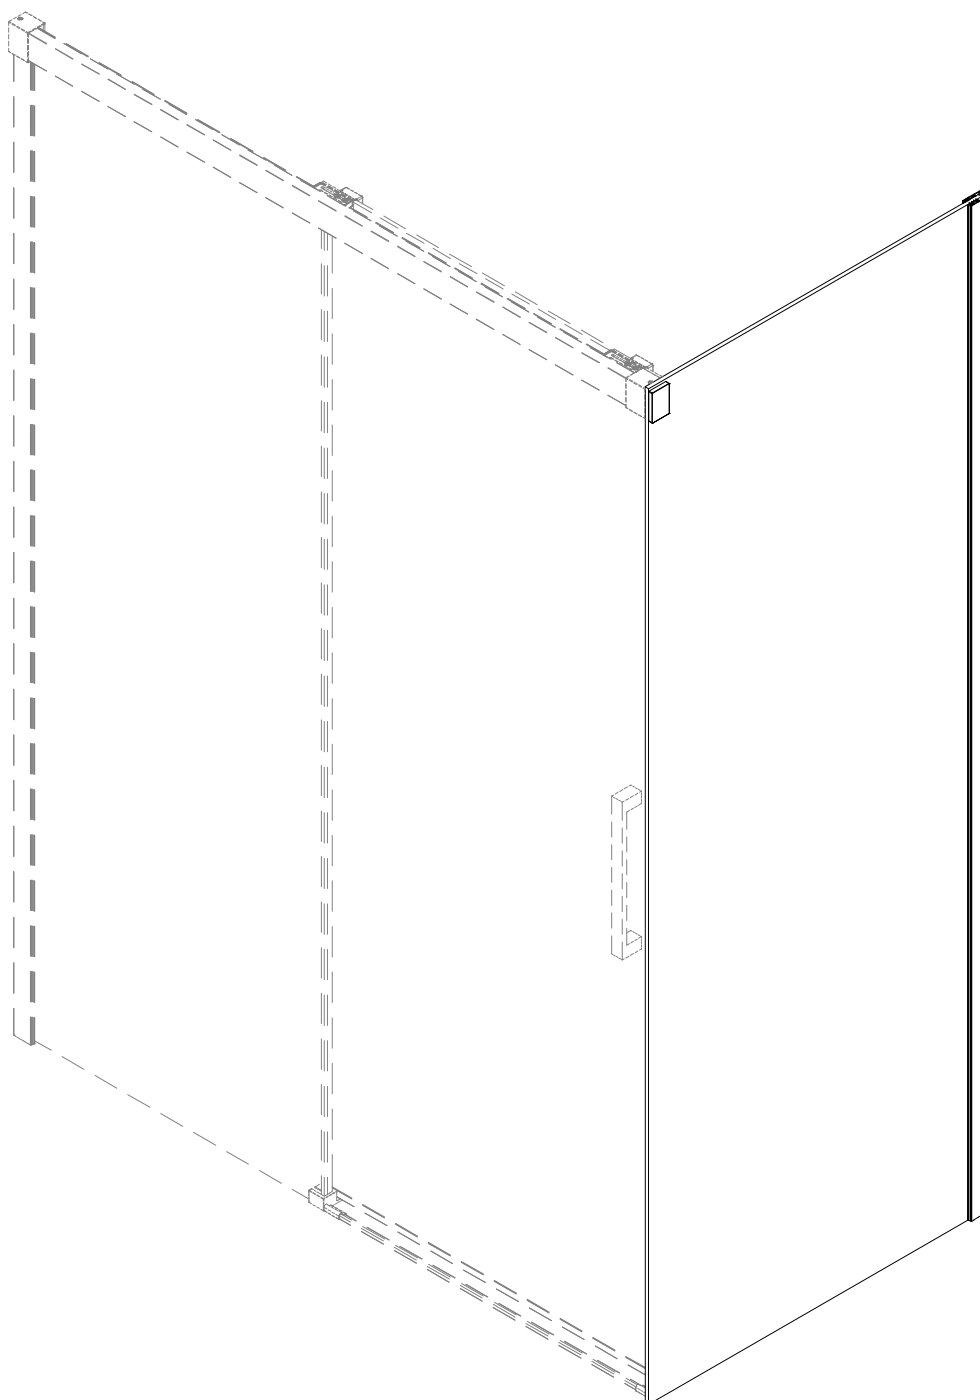

Side panel

Installation instructions
(For PREMIER-SOFT-FIX)

■ General Information

Please inspect the product immediately upon receipt for transit damage, missing packs/parts or manufacturing fault. Damage reported later cannot be accepted. Please handle the product with care avoiding knocks and shock loading to all sides and edges of the glass.

Note: Safety glass can not be re-worked.

■ Installation

Please read these instructions carefully before start of installation.

The wall post has up to 20mm of adjustment for out of true wall situations.

Ensure that the shower tray is fitted level and that after assembly of enclosure there is a full and continuous bead of sealant between the top of the shower tray and the tile joint.

Special care should be taken when drilling walls to avoid hidden pipes or electrical cables.

Note: This product is heavy and will require two people to install.

Please remove protective film from aluminium profiles before installation.