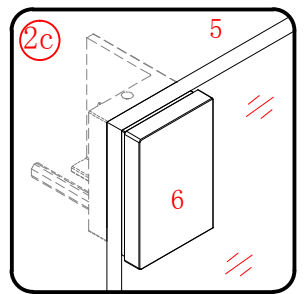

This product is heavy and will require two people to install.