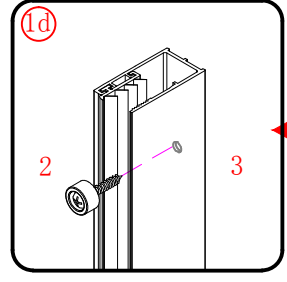

This product is heavy and will require two people to install.