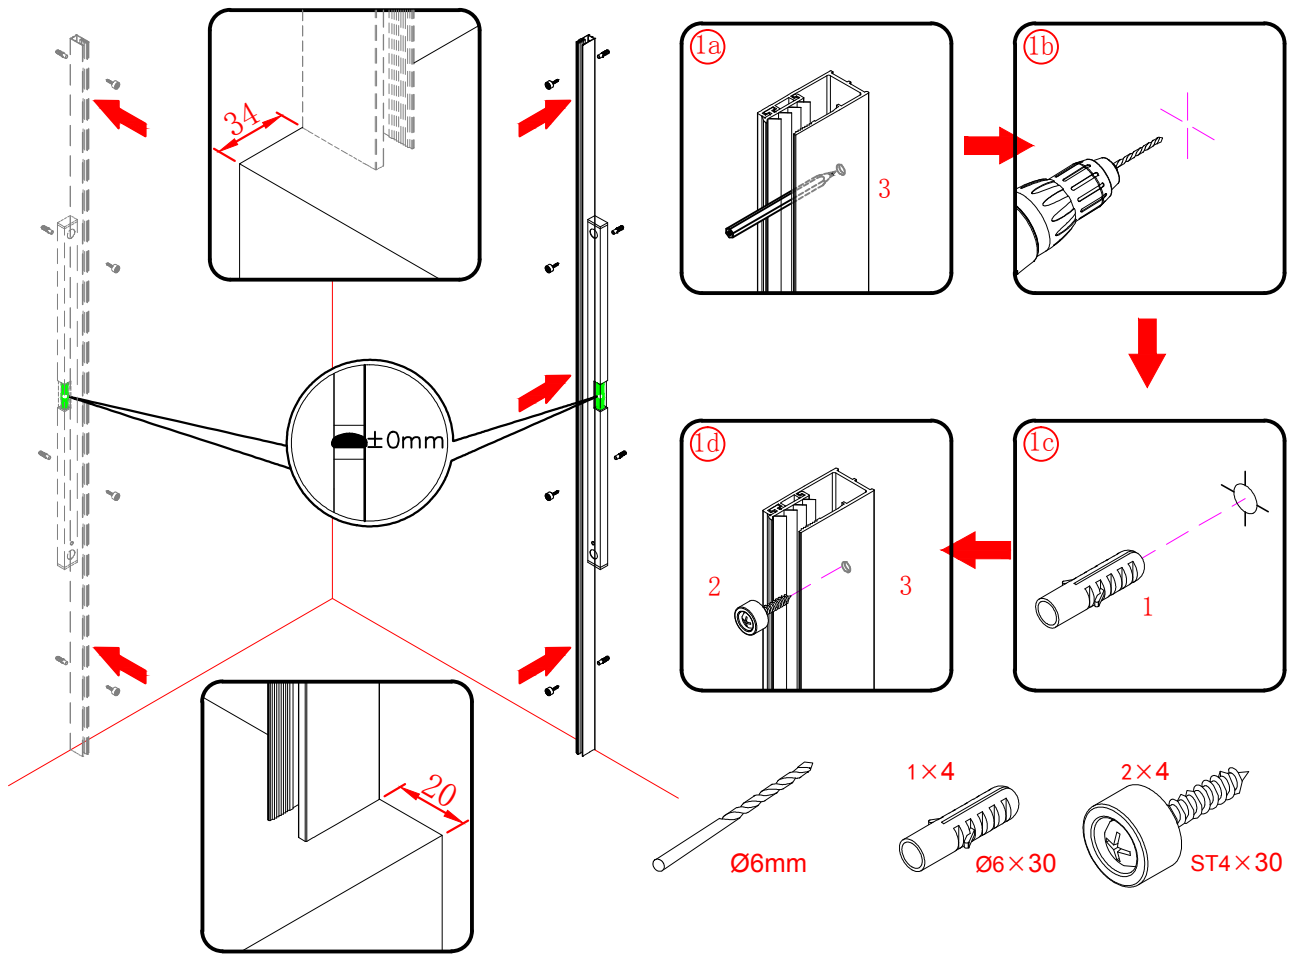

This product is heavy and will require two people to install.