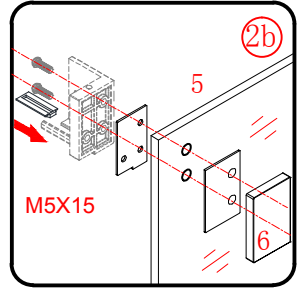

This product is heavy and will require two people to install.