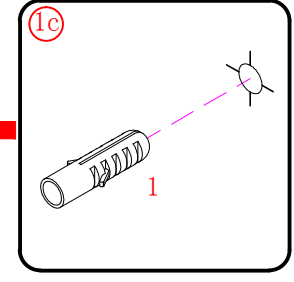

This product is heavy and will require two people to install.