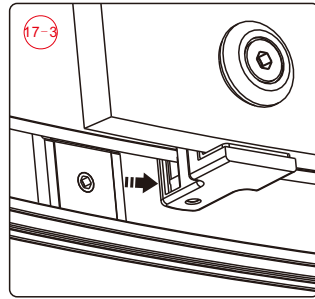

## ■ Installation

Please read these instructions carefully before start of installation.

The wall post has up to 20mm of adjustment for out of true wall situations.

**Ensure that the shower tray is fitted level and that after assembly of enclosure there is a full and continuous bead of sealant between the top of the shower tray and the title joint.**

This product is heavy and will require two people to install.

44

20

15

This product is heavy and will require two people to install.

41

27

29