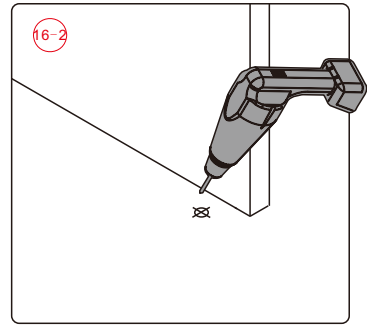

## ■ Installation

Please read these instructions carefully before start of installation.

The wall post has up to 20mm of adjustment for out of true wall situations.

**Ensure that the shower tray is fitted level and that after assembly of enclosure there is a full and continuous bead of sealant between the top of the shower tray and the title joint.**

This product is heavy and will require two people to install.

44

20

15

This product is heavy and will require two people to install.

41

27

29