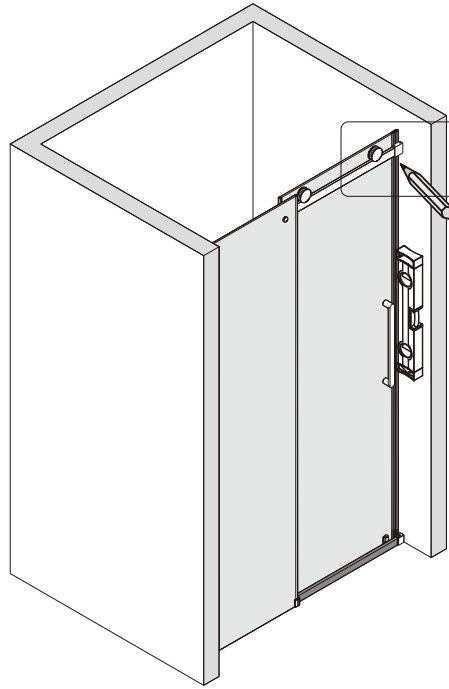

## ■ Shower Tray Installation

The shower tray must be sited against a structural wall.

Water proof walling or tiling should be fitted so that it sits on the top of the tray rim.

31

04

04

15

This product is heavy and will require two people to install.

This product is heavy and will require two people to install.

This product is heavy and will require two people to install.

This product is heavy and will require two people to install.