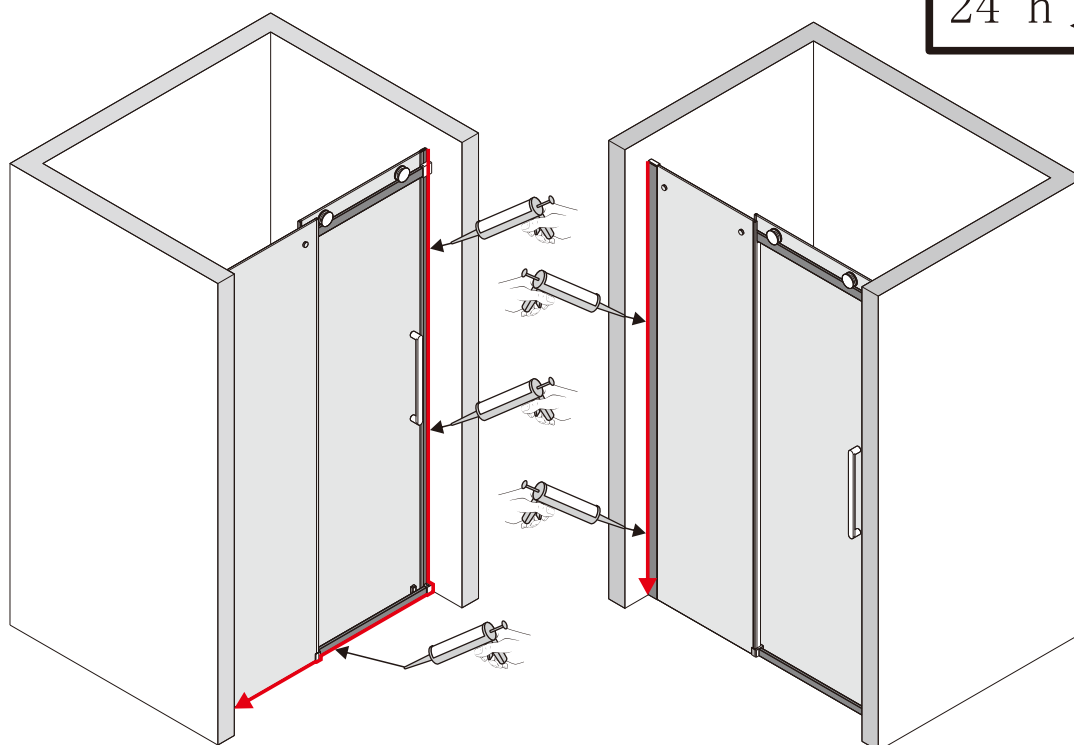

This product is heavy and will require two people to install.