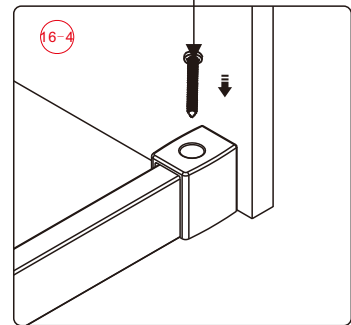

## ■ Installation

Please read these instructions carefully before start of installation.

The wall post has up to 20mm of adjustment for out of true wall situations.

**Ensure that the shower tray is fitted level and that after assembly of enclosure there is a full and continuous bead of sealant between the top of the shower tray and the title joint.**

This product is heavy and will require two people to install.

44

20

15

This product is heavy and will require two people to install.

41

27

29