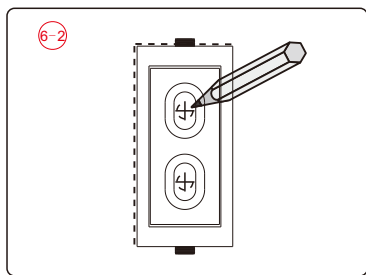

This product is heavy and will require two people to install.