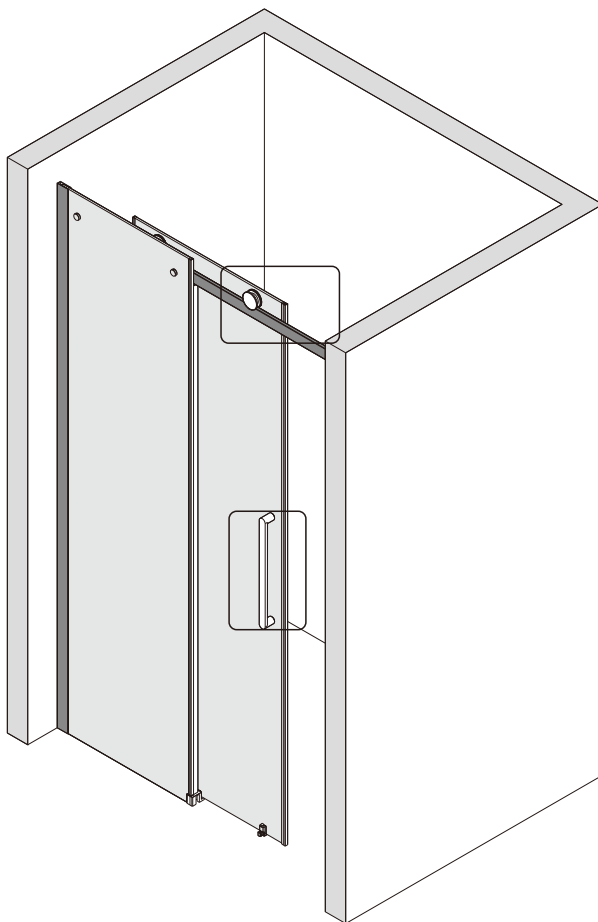

This product is heavy and will require two people to install.