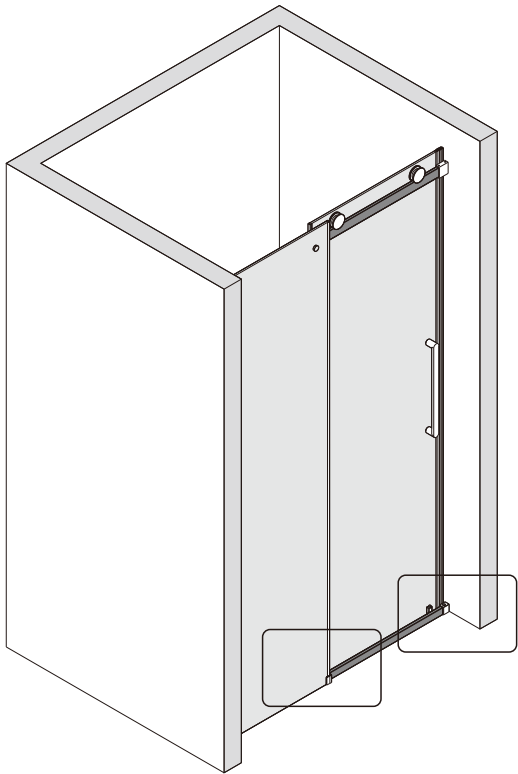

41

This product is heavy and will require two people to install.