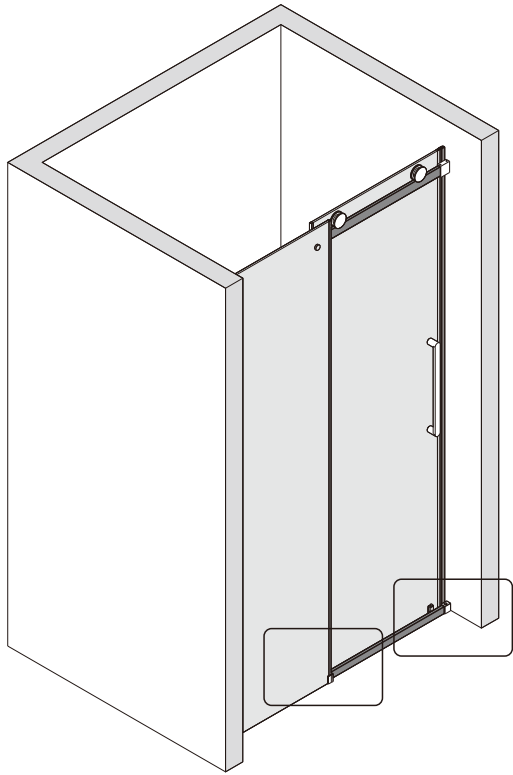

This product is heavy and will require two people to install.