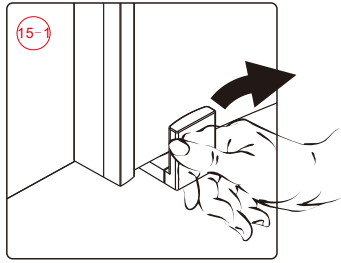

44

20

15

This product is heavy and will require two people to install.