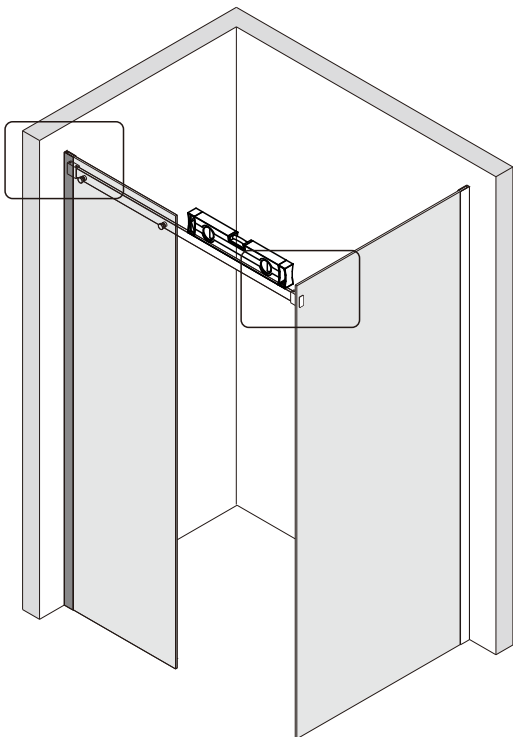

This product is heavy and will require two people to install.