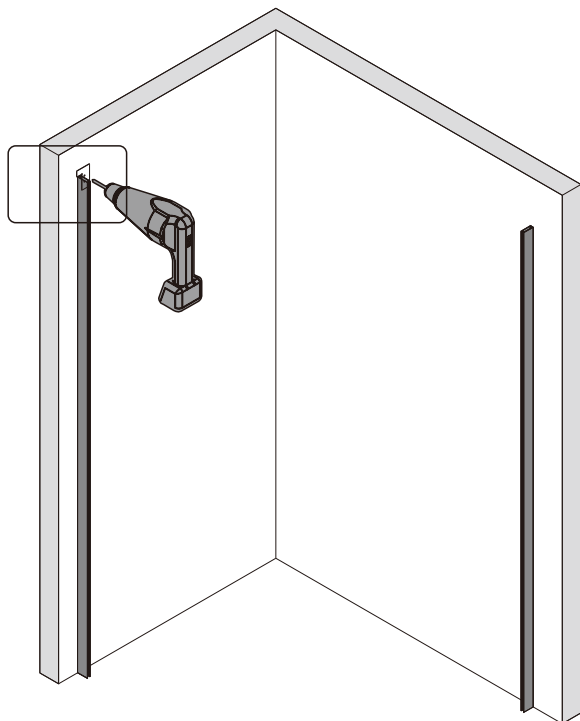

This product is heavy and will require two people to install.