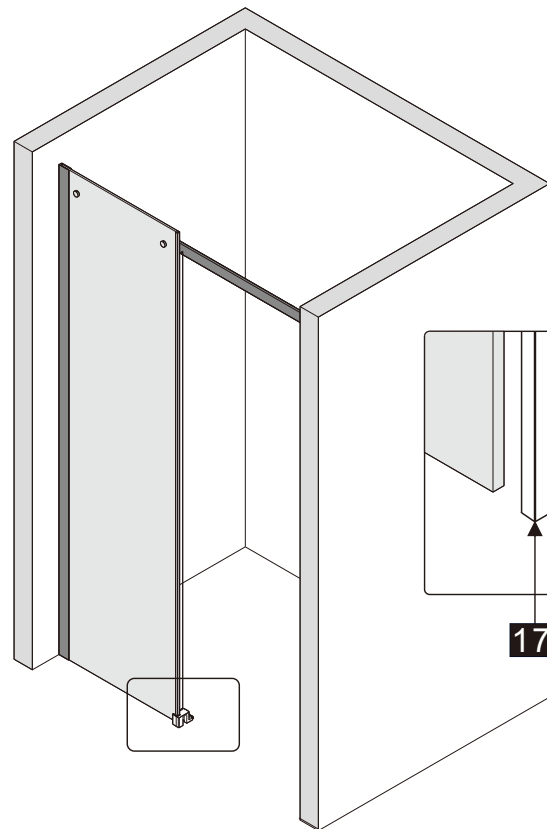

This product is heavy and will require two people to install.