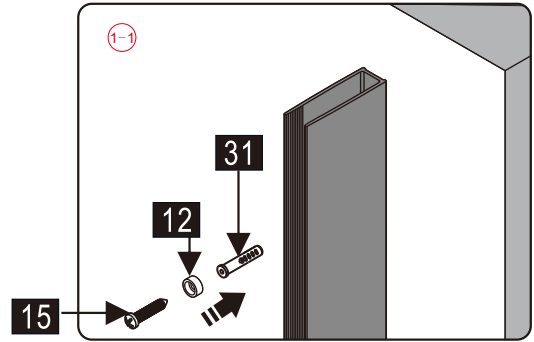

## ■ Installation

Please read these instructions carefully before start of installation.

The wall post has up to 20mm of adjustment for out of true wall situations.

**Ensure that the shower tray is fitted level and that after assembly of enclosure there is a full and continuous bead of sealant between the top of the shower tray and the title joint.**

This product is heavy and will require two people to install.

Installation instructions

(STYLUS-M-FIX)

15

- (45) x 1  

- (46) x 1  

- (47) x 1  

- (48) x 1  

- (49) x 1  

- (50) x 2  

- (51) x 2  
  
**M5X14**
- (52) x 1  

- (53) x 1  

- (54) x 1  

- (55) x 4  

- (56) x 4  
  
**ST4X35**

This product is heavy and will require two people to install.