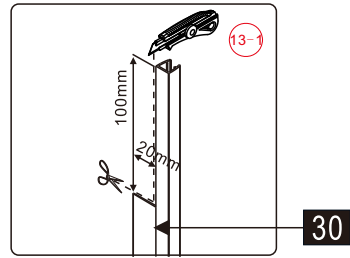

## ■ Installation

Please read these instructions carefully before start of installation.

The wall post has up to 20mm of adjustment for out of true wall situations.

**Ensure that the shower tray is fitted level and that after assembly of enclosure there is a full and continuous bead of sealant between the top of the shower tray and the title joint.**

- (49) x 1  

- (50) x 2  

- (51) x 2  
  
**M5X14**
- (52) x 1  

- (53) x 1  

- (54) x 1  

- (55) x 4  

- (56) x 4  
  
**ST4X35**

This product is heavy and will require two people to install.

This product is heavy and will require two people to install.

This product is heavy and will require two people to install.

This product is heavy and will require two people to install.

This product is heavy and will require two people to install.