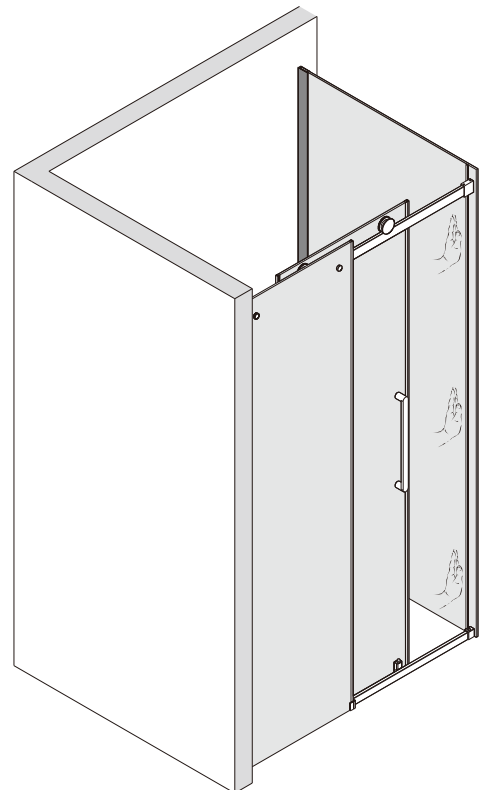

This product is heavy and will require two people to install.