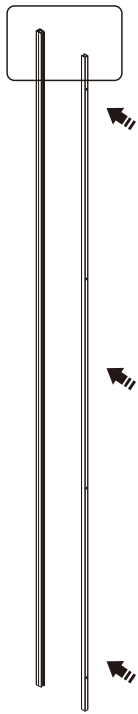

This product is heavy and will require two people to install.