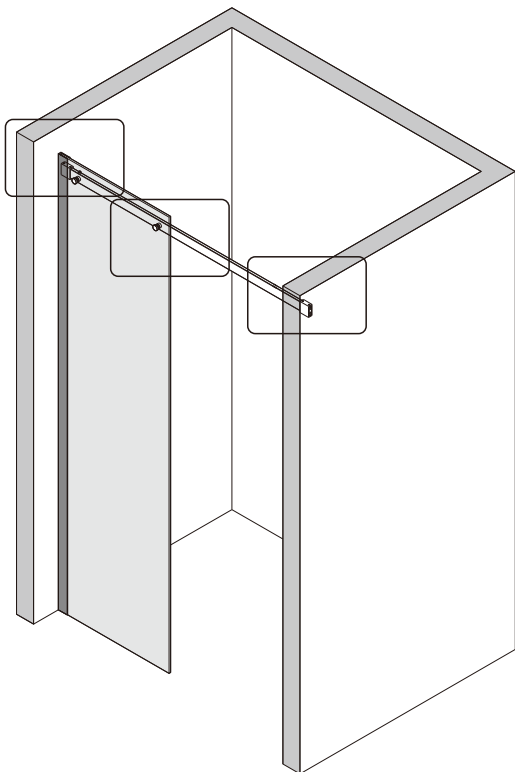

## ■ Installation

Please read these instructions carefully before start of installation.

The wall post has up to 20mm of adjustment for out of true wall situations.

**Ensure that the shower tray is fitted level and that after assembly of enclosure there is a full and continuous bead of sealant between the top of the shower tray and the title joint.**

## ■ Shower Tray Installation

The shower tray must be sited against a structural wall.

Water proof walling or tiling should be fitted so that it sits on the top of the tray rim.

31

04

04

15

This product is heavy and will require two people to install.

This product is heavy and will require two people to install.

This product is heavy and will require two people to install.

This product is heavy and will require two people to install.