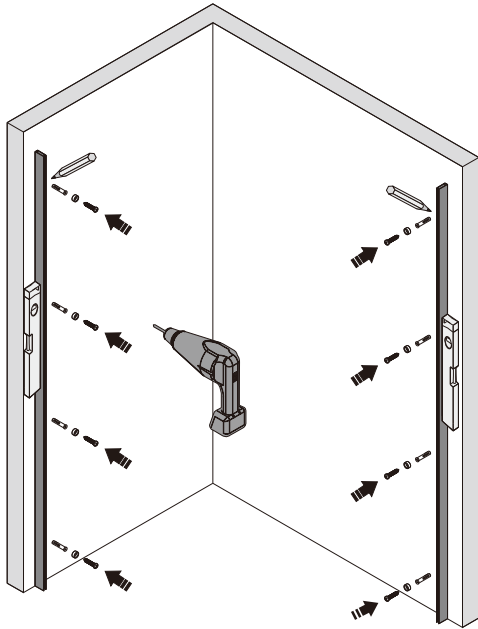

## ■ Installation

Please read these instructions carefully before start of installation.

The wall post has up to 20mm of adjustment for out of true wall situations.

**Ensure that the shower tray is fitted level and that after assembly of enclosure there is a full and continuous bead of sealant between the top of the shower tray and the title joint.**

## ■ Shower Tray Installation

The shower tray must be sited against a structural wall.

Water proof walling or tiling should be fitted so that it sits on the top of the tray rim.

This product is heavy and will require two people to install.

Installation instructions

(STYLUS-M-FIX)

15

- (45) x 1  

- (46) x 1  

- (47) x 1  

- (48) x 1  

- (49) x 1  

- (50) x 2  

- (51) x 2  
  
**M5X14**
- (52) x 1  

- (53) x 1  

- (54) x 1  

- (55) x 4  

- (56) x 4  
  
**ST4X35**

This product is heavy and will require two people to install.