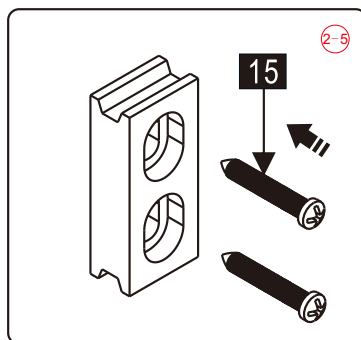

This product is heavy and will require two people to install.