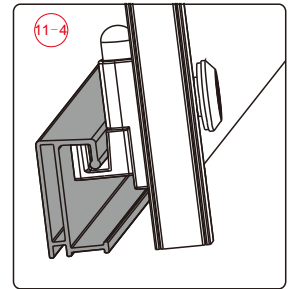

This product is heavy and will require two people to install.