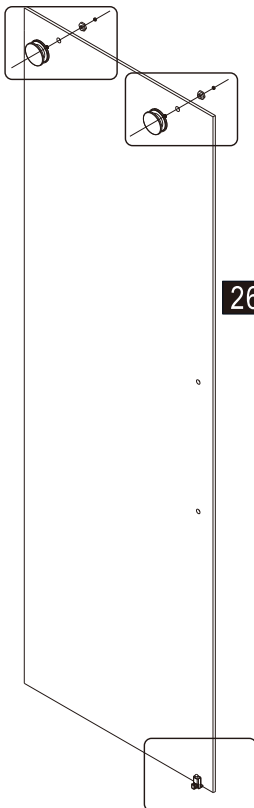

This product is heavy and will require two people to install.