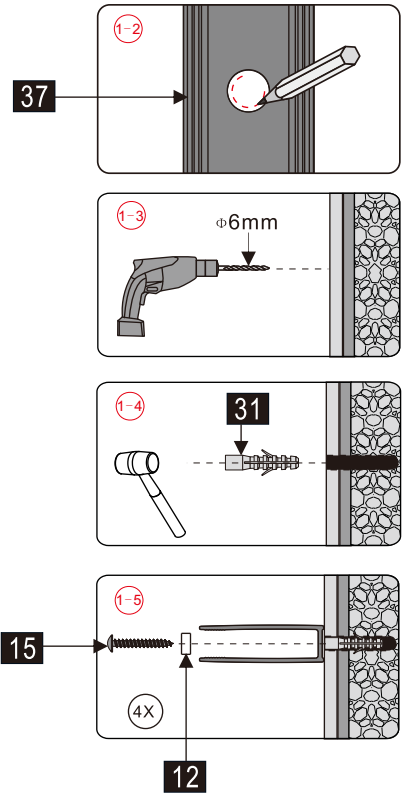

This product is heavy and will require two people to install.