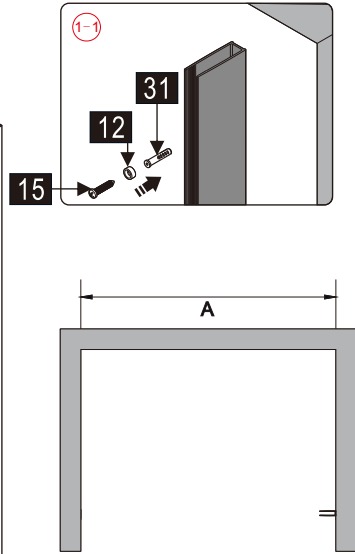

This product is heavy and will require two people to install.