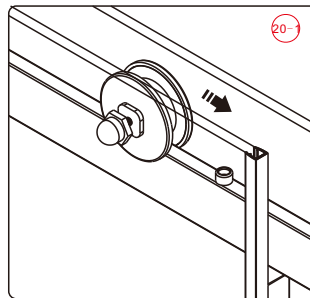

41

This product is heavy and will require two people to install.