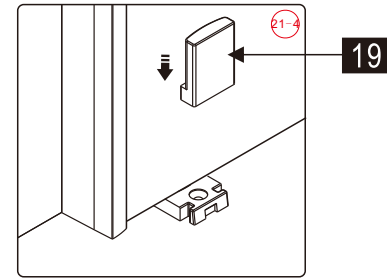

This product is heavy and will require two people to install.