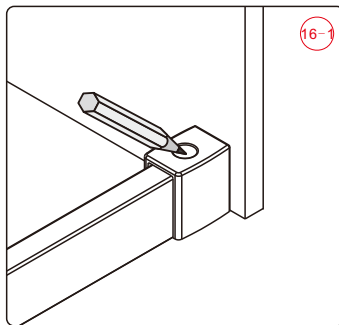

## ■ Installation

Please read these instructions carefully before start of installation.

The wall post has up to 20mm of adjustment for out of true wall situations.

**Ensure that the shower tray is fitted level and that after assembly of enclosure there is a full and continuous bead of sealant between the top of the shower tray and the title joint.**

This product is heavy and will require two people to install.

44

20

15

This product is heavy and will require two people to install.

41

27

29