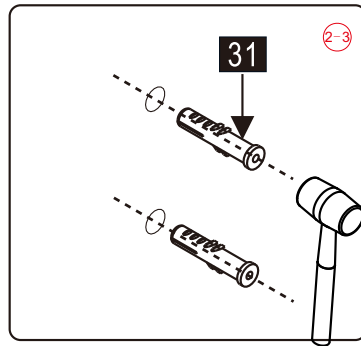

This product is heavy and will require two people to install.