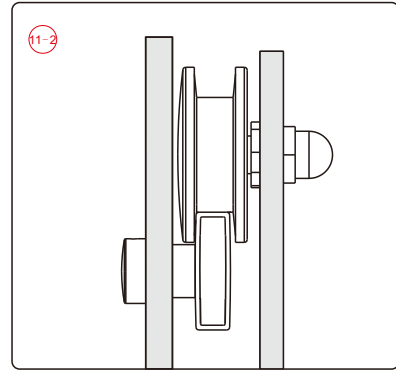

This product is heavy and will require two people to install.