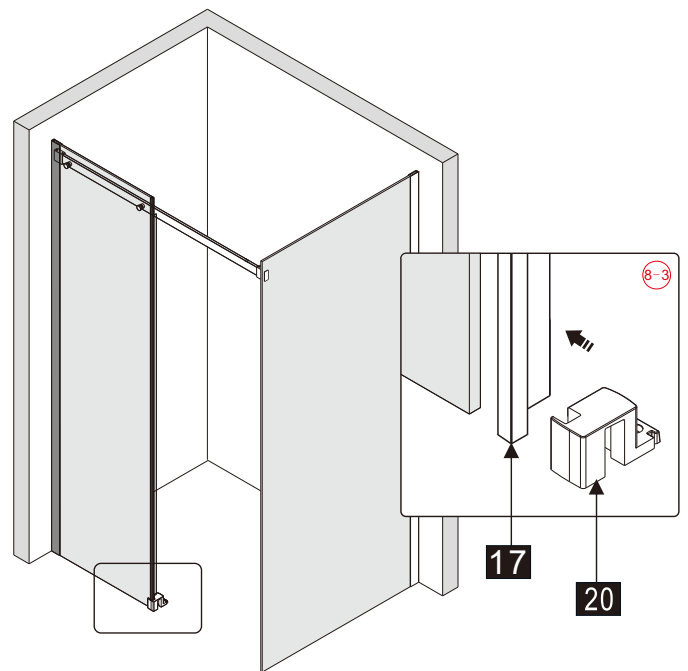

## ■ Installation

Please read these instructions carefully before start of installation.

The wall post has up to 20mm of adjustment for out of true wall situations.

**Ensure that the shower tray is fitted level and that after assembly of enclosure there is a full and continuous bead of sealant between the top of the shower tray and the title joint.**

## ■ Shower Tray Installation

The shower tray must be sited against a structural wall.

Water proof walling or tiling should be fitted so that it sits on the top of the tray rim.

- (49) x 1  

- (50) x 2  

- (51) x 2  
  
**M5X14**
- (52) x 1  

- (53) x 1  

- (54) x 1  

- (55) x 4  

- (56) x 4  
  
**ST4X35**

This product is heavy and will require two people to install.

This product is heavy and will require two people to install.

This product is heavy and will require two people to install.

This product is heavy and will require two people to install.

This product is heavy and will require two people to install.