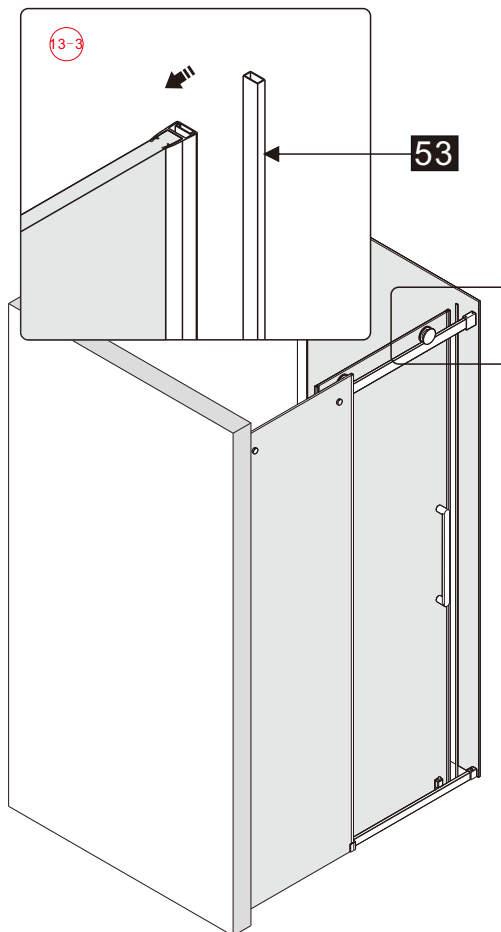

This product is heavy and will require two people to install.