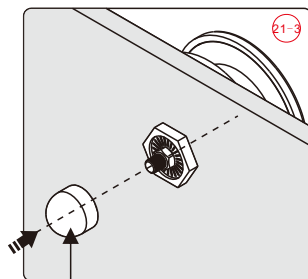

This product is heavy and will require two people to install.