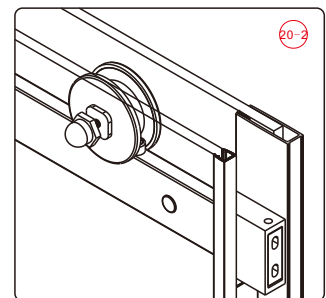

41

This product is heavy and will require two people to install.