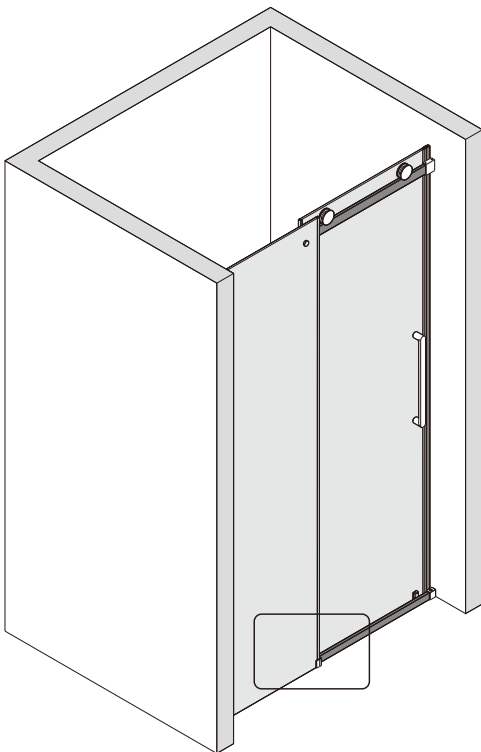

20

This product is heavy and will require two people to install.