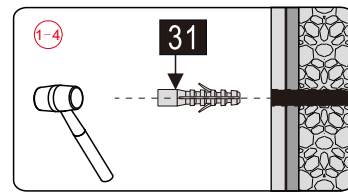

This product is heavy and will require two people to install.

Installation instructions

(STYLUS-M-FIX)

15

- (45) x 1  

- (46) x 1  

- (47) x 1  

- (48) x 1  

- (49) x 1  

- (50) x 2  

- (51) x 2  
  
**M5X14**
- (52) x 1  

- (53) x 1  

- (54) x 1  

- (55) x 4  

- (56) x 4  
  
**ST4X35**

This product is heavy and will require two people to install.