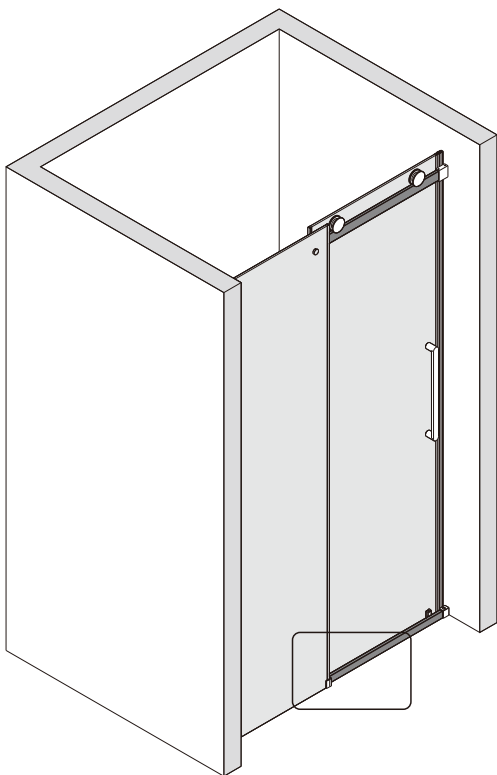

41

This product is heavy and will require two people to install.