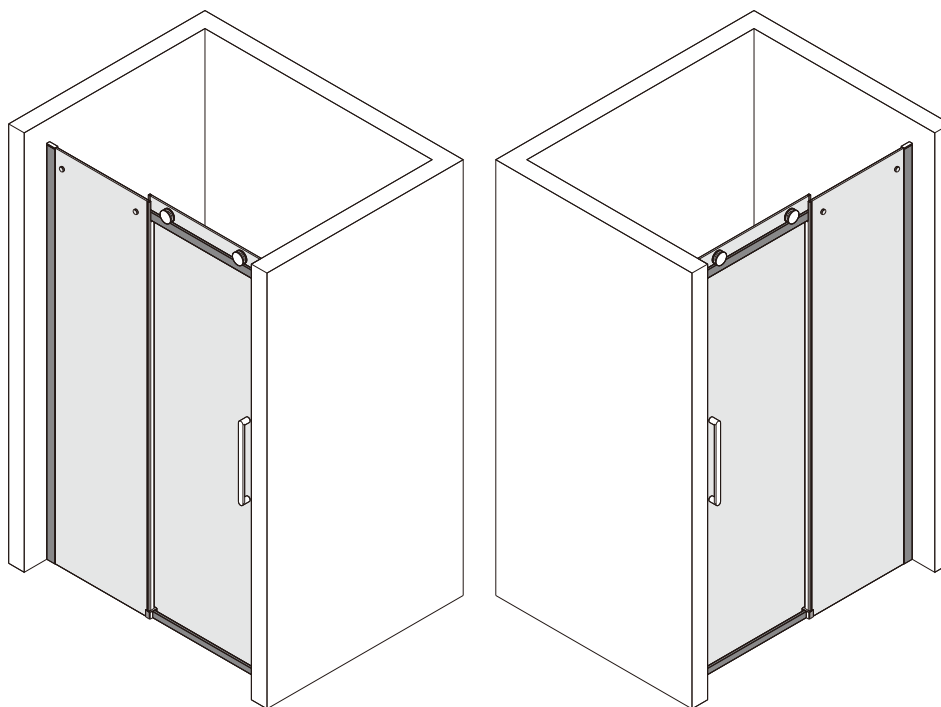

Installation instructions

(STYLUS-M-BF-1)

(STYLUS-M-BF-1+STYLUS-M-FIX)

## ■ Installation

Please read these instructions carefully before start of installation.

The wall post has up to 20mm of adjustment for out of true wall situations.

**Ensure that the shower tray is fitted level and that after assembly of enclosure there is a full and continuous bead of sealant between the top of the shower tray and the title joint.**