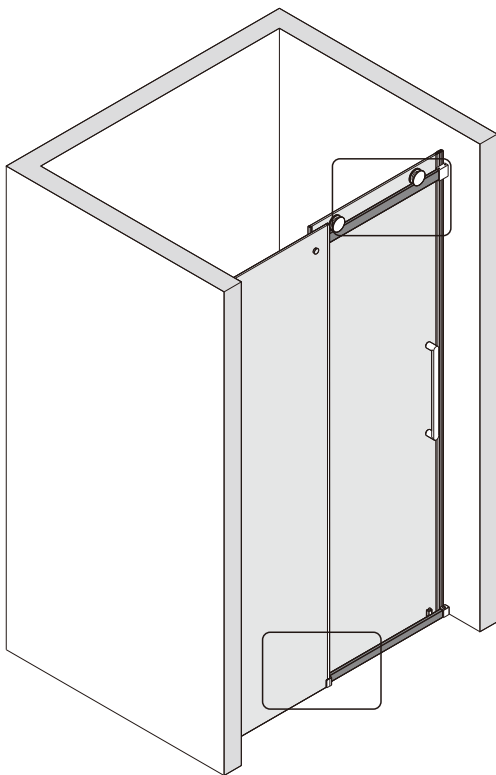

## ■ Shower Tray Installation

The shower tray must be sited against a structural wall.

Water proof walling or tiling should be fitted so that it sits on the top of the tray rim.

31

04

04

15

This product is heavy and will require two people to install.

This product is heavy and will require two people to install.

This product is heavy and will require two people to install.

This product is heavy and will require two people to install.