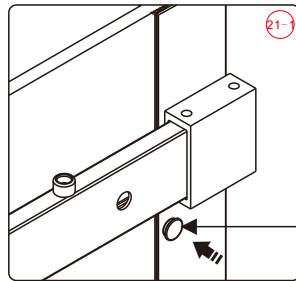

This product is heavy and will require two people to install.