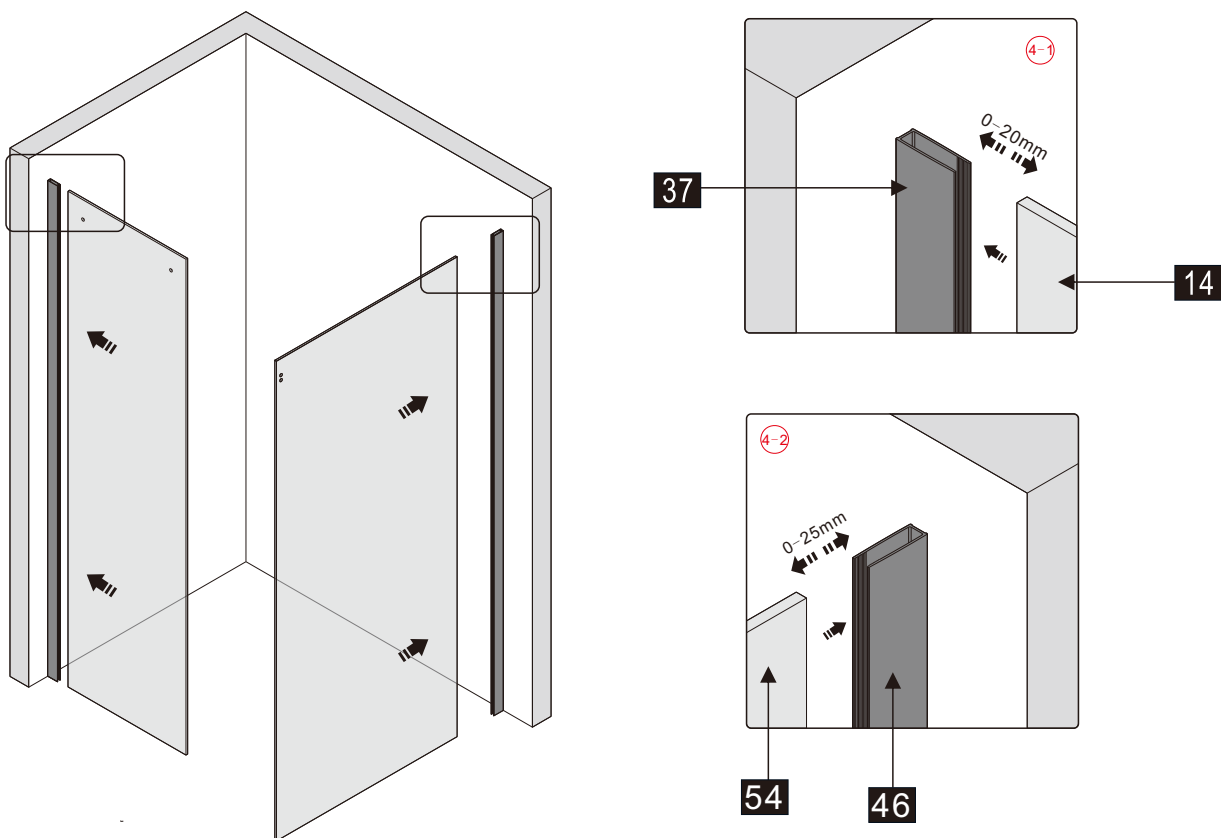

This product is heavy and will require two people to install.