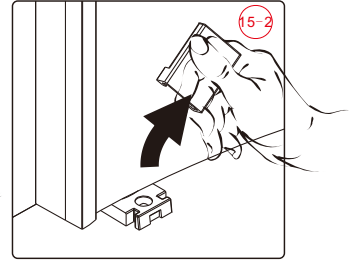

44

20

15

This product is heavy and will require two people to install.