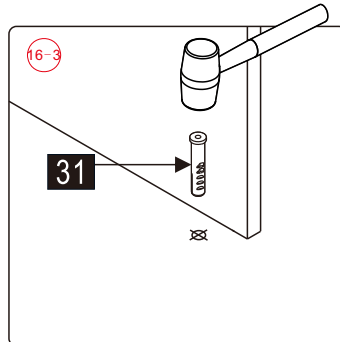

## ■ Installation

Please read these instructions carefully before start of installation.

The wall post has up to 20mm of adjustment for out of true wall situations.

**Ensure that the shower tray is fitted level and that after assembly of enclosure there is a full and continuous bead of sealant between the top of the shower tray and the title joint.**

This product is heavy and will require two people to install.

44

20

15

This product is heavy and will require two people to install.

41

27

29