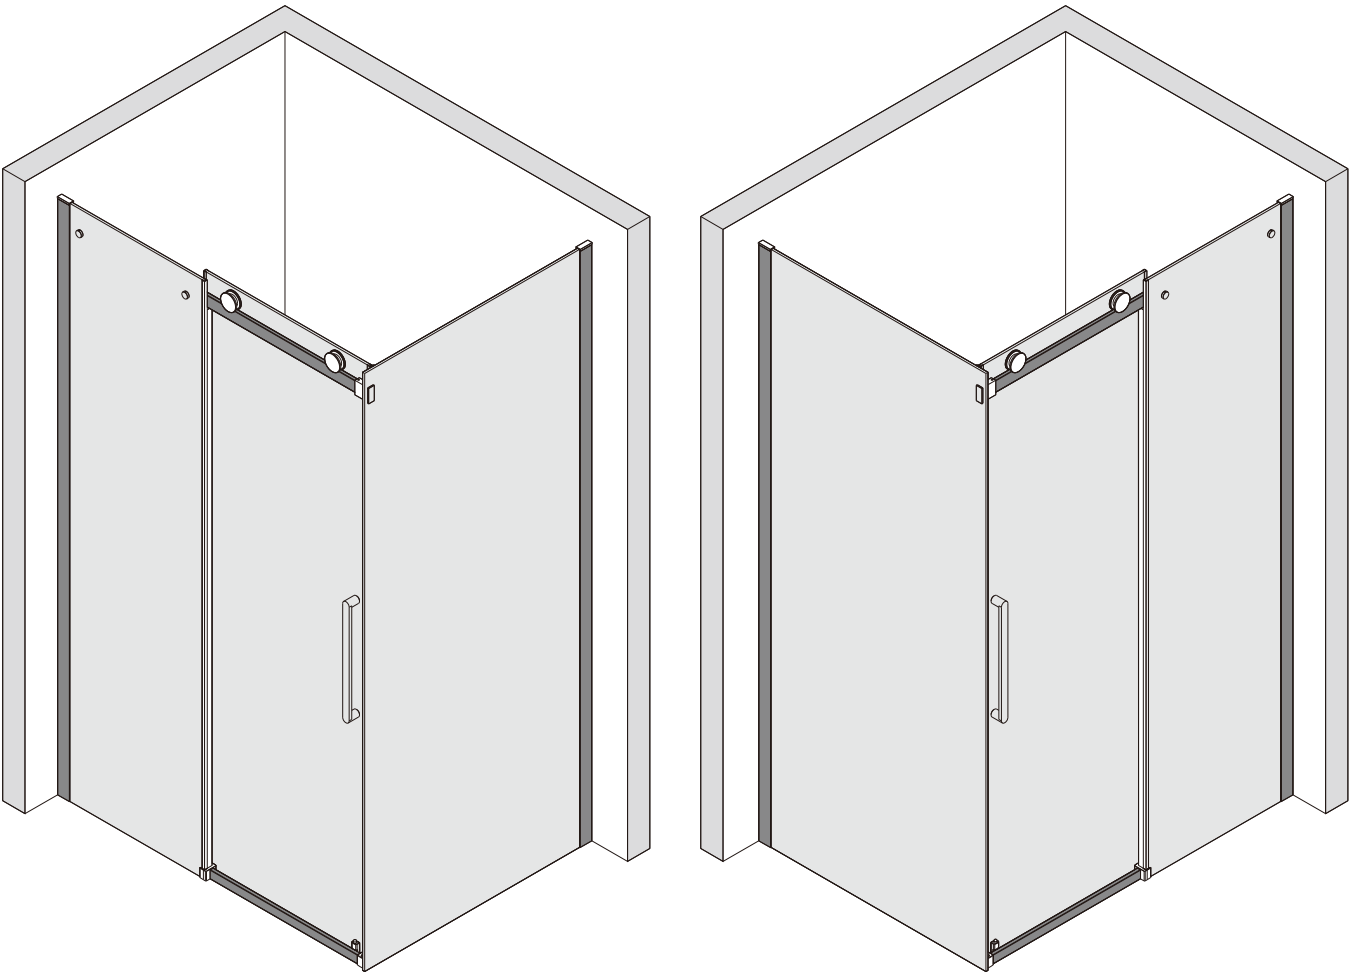

Installation instructions

(STYLUS-M-FIX)

15