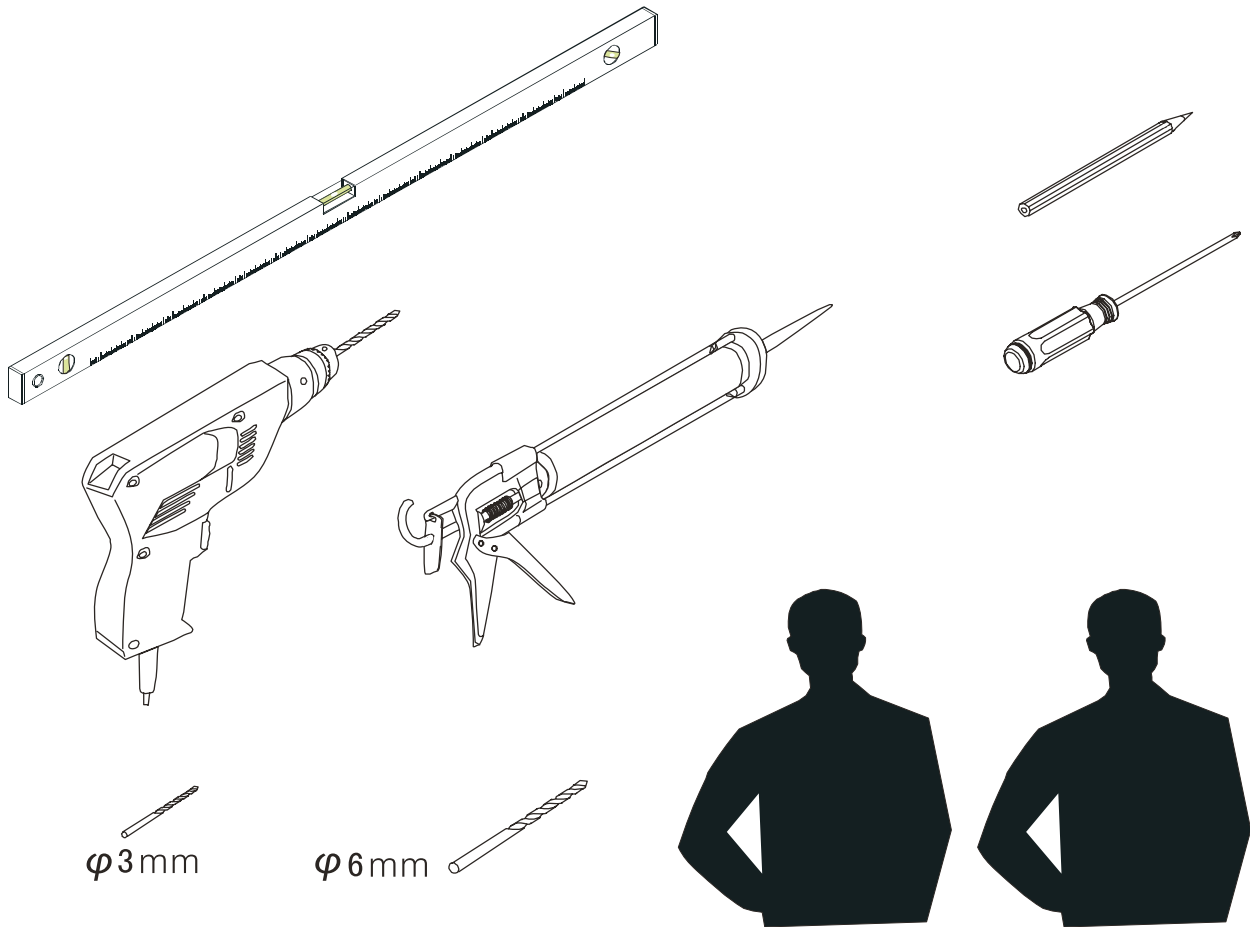

Note: Safety glass can not be re-worked.

■ Installation

Please read these instructions carefully before start of installation.

The wall post has up to 20mm of adjustment for out of true wall situations.

Ensure that the shower tray is fitted level and that after assembly of enclosure there is a full and continuous bead of sealant between the top of the shower tray and the title joint.

Special care should be taken when drilling walls to avoid hidden pipes or electrical cables.

Note: This product is heavy and will require two people to install.

Please remove protective film from aluminium profiles before installation.

■ Shower Tray Installation

The shower tray must be sited against a structural wall.

Water proof walling or tiling should be fitted so that it sits on the top of the tray rim.

■ Aftercare Instructions

After use, your shower should be cleaned with soap and water. This is particularly important in hard water districts where insoluble lime salts may be deposited and allowed to build up. Cleaners of a gritty or abrasive nature should not be used. Care should be taken to avoid contact with strong chemicals such as organic solvents and strippers.

Glass cleaners can be used but with caution, if in doubt contact the supplier of the cleaner in question.

Please keep these instructions for aftercare and customer service details.

Tools required

This product is heavy and will require two people to install.