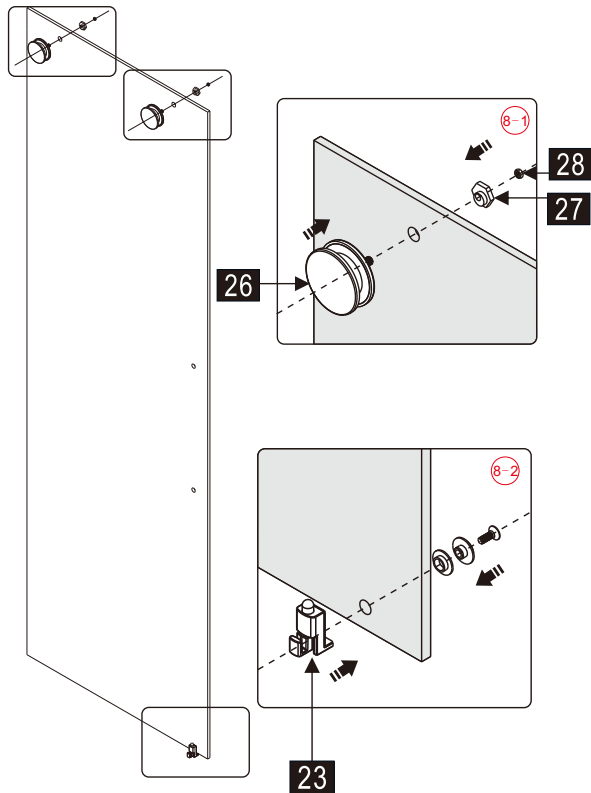

This product is heavy and will require two people to install.