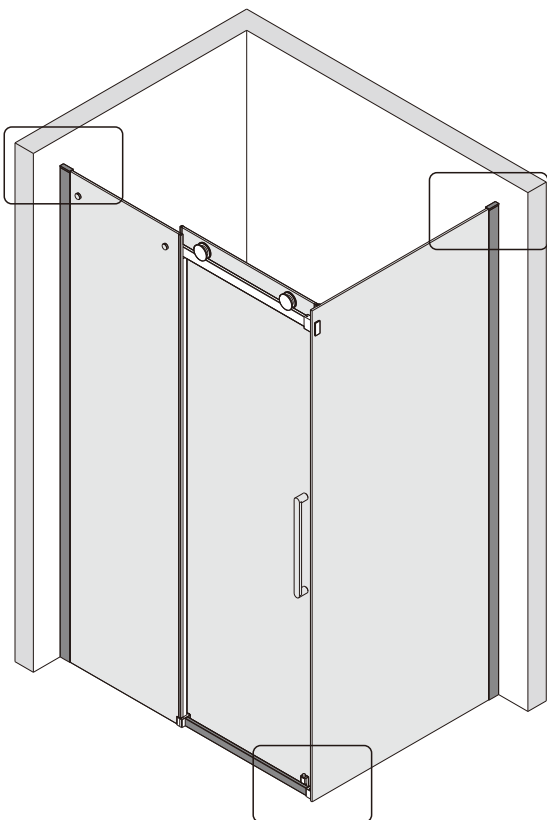

41

27

29

This product is heavy and will require two people to install.