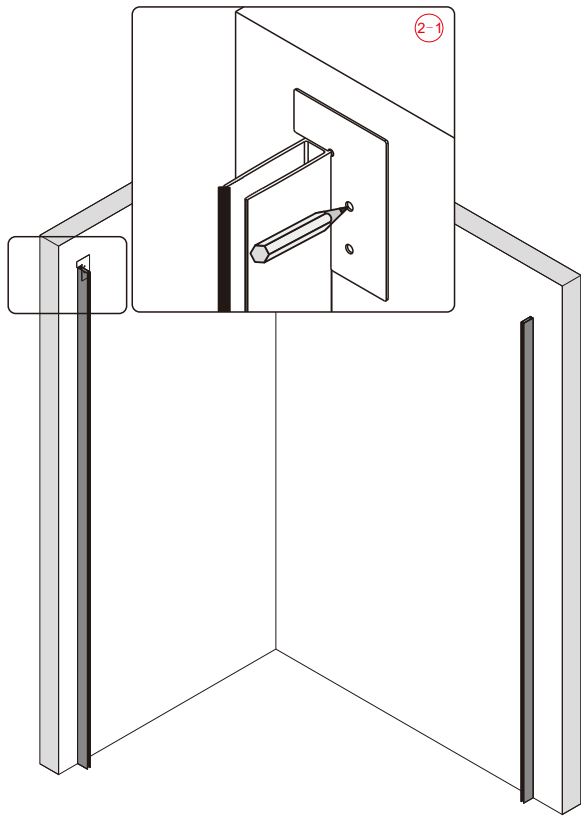

This product is heavy and will require two people to install.