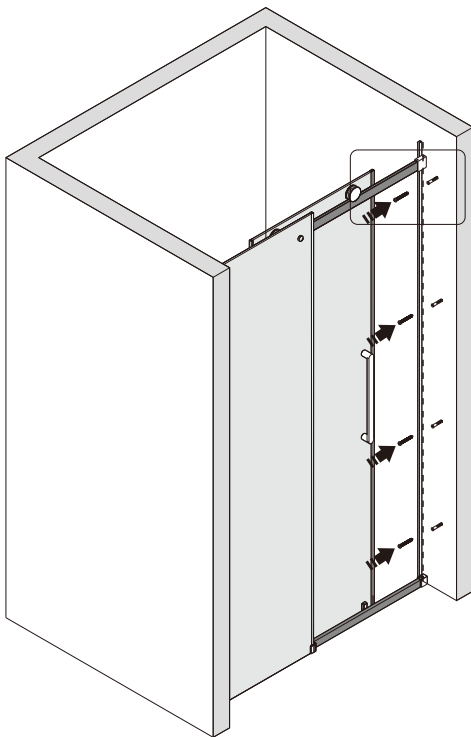

## ■ Shower Tray Installation

The shower tray must be sited against a structural wall.

Water proof walling or tiling should be fitted so that it sits on the top of the tray rim.

31

04

04

15

This product is heavy and will require two people to install.

This product is heavy and will require two people to install.

This product is heavy and will require two people to install.

This product is heavy and will require two people to install.