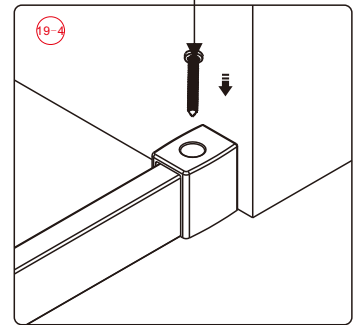

## ■ Installation

Please read these instructions carefully before start of installation.

The wall post has up to 20mm of adjustment for out of true wall situations.

**Ensure that the shower tray is fitted level and that after assembly of enclosure there is a full and continuous bead of sealant between the top of the shower tray and the title joint.**

This product is heavy and will require two people to install.

20

This product is heavy and will require two people to install.

41

This product is heavy and will require two people to install.

This product is heavy and will require two people to install.

This product is heavy and will require two people to install.

Installation instructions

(STYLUS-M-FIX)

15

- (45) x 1  

- (46) x 1  

- (47) x 1  

- (48) x 1  