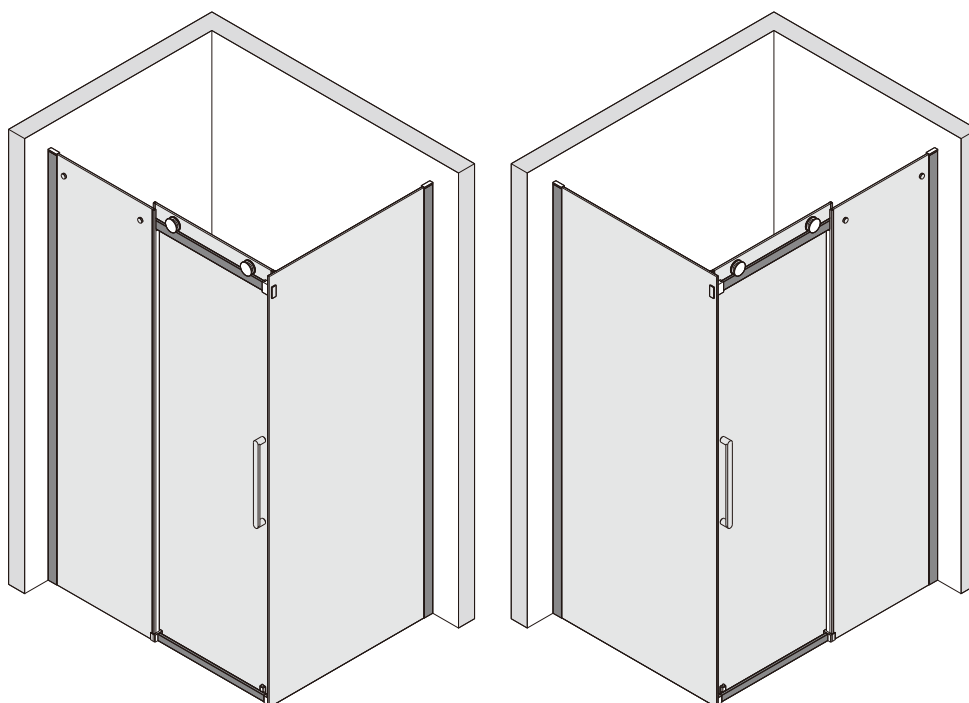

Installation instructions

(STYLUS-M-BF-1)

(STYLUS-M-BF-1+STYLUS-M-FIX)

## ■ Installation

Please read these instructions carefully before start of installation.

The wall post has up to 20mm of adjustment for out of true wall situations.

**Ensure that the shower tray is fitted level and that after assembly of enclosure there is a full and continuous bead of sealant between the top of the shower tray and the title joint.**

## ■ Shower Tray Installation

The shower tray must be sited against a structural wall.

Water proof walling or tiling should be fitted so that it sits on the top of the tray rim.