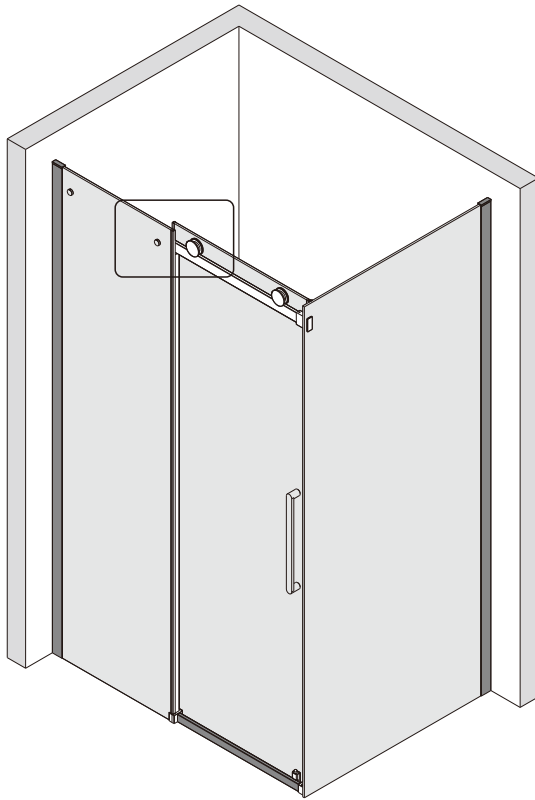

## ■ Installation

Please read these instructions carefully before start of installation.

The wall post has up to 20mm of adjustment for out of true wall situations.

**Ensure that the shower tray is fitted level and that after assembly of enclosure there is a full and continuous bead of sealant between the top of the shower tray and the title joint.**

## ■ Shower Tray Installation

The shower tray must be sited against a structural wall.

Water proof walling or tiling should be fitted so that it sits on the top of the tray rim.

This product is heavy and will require two people to install.

This product is heavy and will require two people to install.

This product is heavy and will require two people to install.

This product is heavy and will require two people to install.