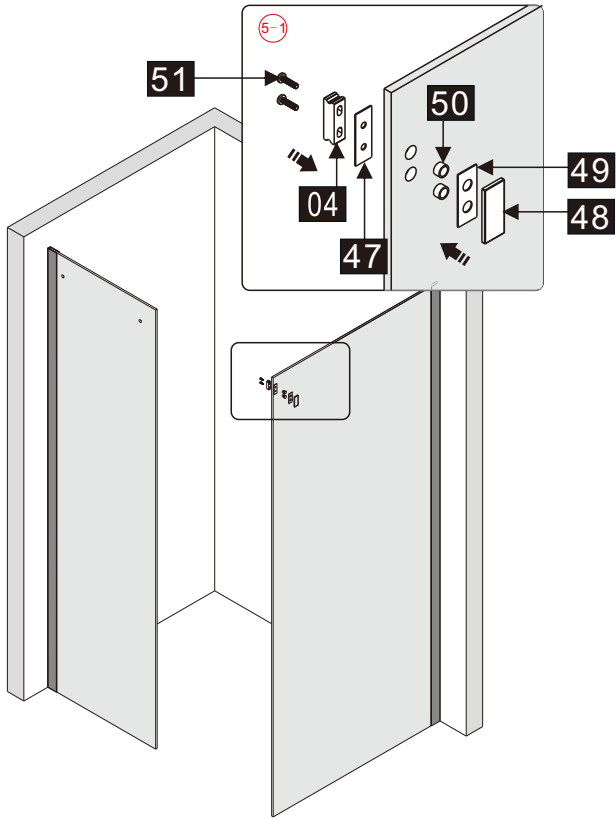

This product is heavy and will require two people to install.