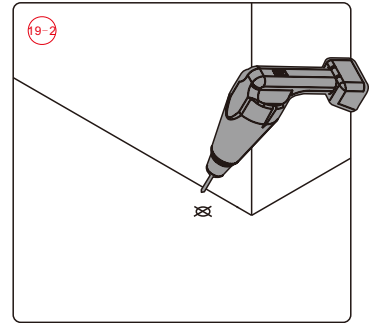

41

This product is heavy and will require two people to install.