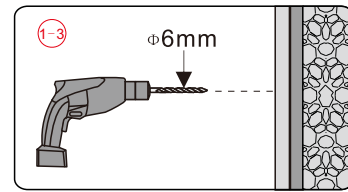

This product is heavy and will require two people to install.

Installation instructions

(STYLUS-M-FIX)

15

- (45) x 1  

- (46) x 1  

- (47) x 1  

- (48) x 1  

- (49) x 1  

- (50) x 2  

- (51) x 2  
  
**M5X14**
- (52) x 1  

- (53) x 1  

- (54) x 1  

- (55) x 4  

- (56) x 4  
  
**ST4X35**

This product is heavy and will require two people to install.