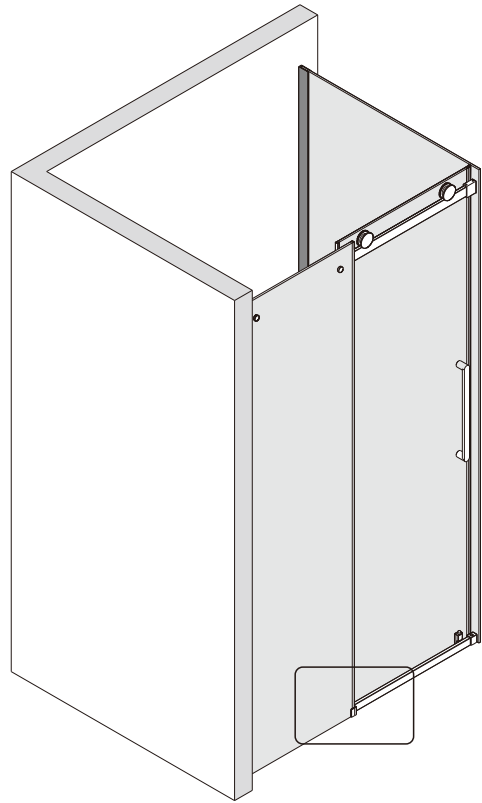

44

20

15

This product is heavy and will require two people to install.