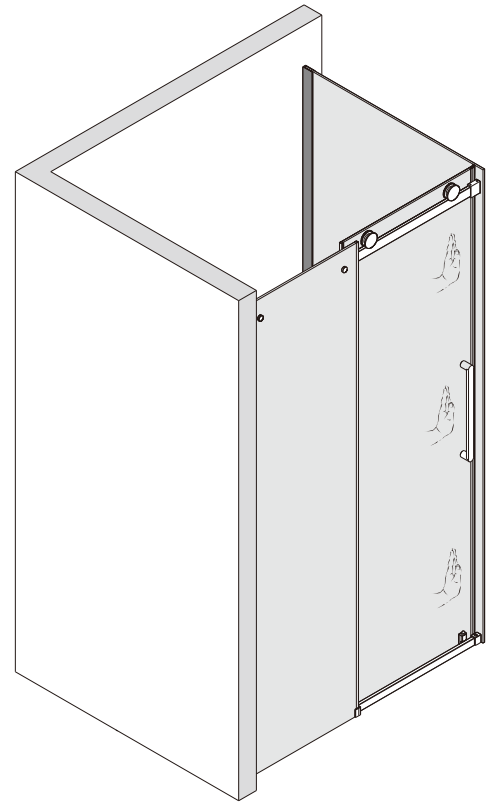

This product is heavy and will require two people to install.