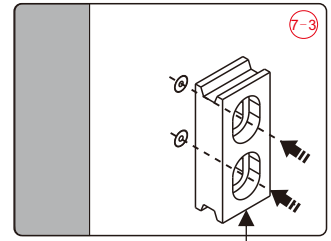

31

04

04

15

This product is heavy and will require two people to install.