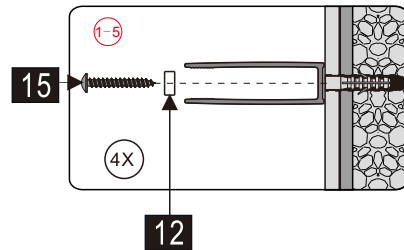

This product is heavy and will require two people to install.

Installation instructions

(STYLUS-M-FIX)

15

- (45) x 1  

- (46) x 1  

- (47) x 1  

- (48) x 1  

- (49) x 1  

- (50) x 2  

- (51) x 2  
  
**M5X14**
- (52) x 1  

- (53) x 1  

- (54) x 1  

- (55) x 4  

- (56) x 4  
  
**ST4X35**

This product is heavy and will require two people to install.