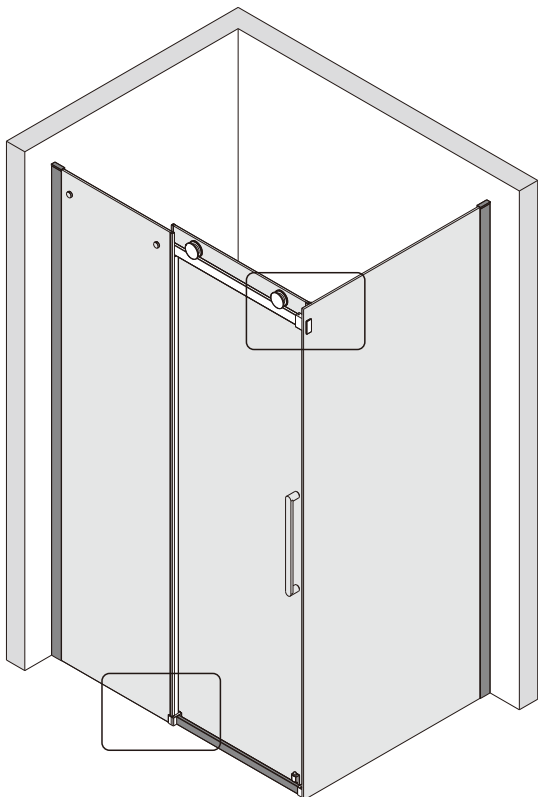

This product is heavy and will require two people to install.