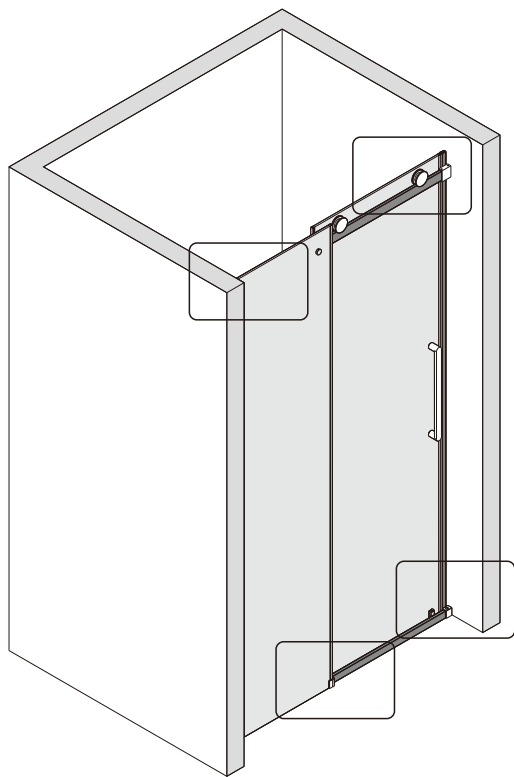

This product is heavy and will require two people to install.