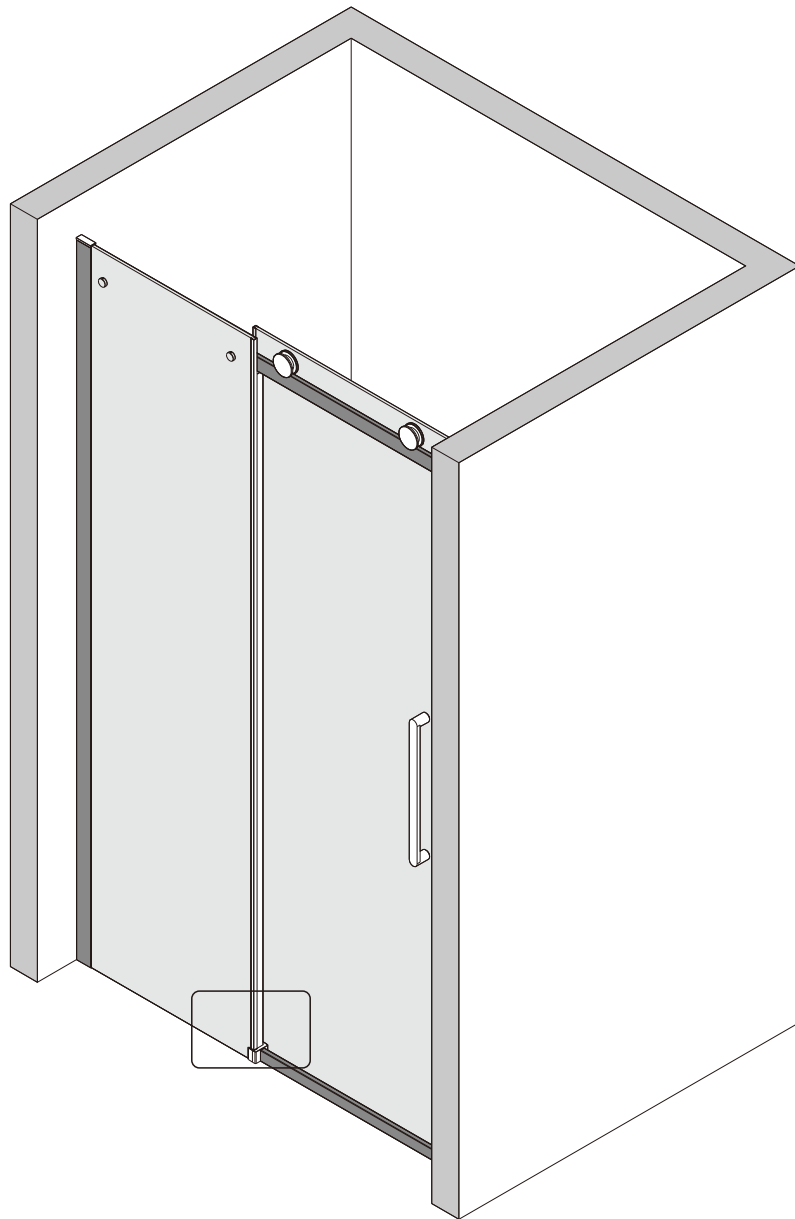

## ■ Installation

Please read these instructions carefully before start of installation.

The wall post has up to 20mm of adjustment for out of true wall situations.

**Ensure that the shower tray is fitted level and that after assembly of enclosure there is a full and continuous bead of sealant between the top of the shower tray and the title joint.**

## ■ Shower Tray Installation

The shower tray must be sited against a structural wall.

Water proof walling or tiling should be fitted so that it sits on the top of the tray rim.

This product is heavy and will require two people to install.

Installation instructions

(STYLUS-M-FIX)

15

- (45) x 1  

- (46) x 1  

- (47) x 1  

- (48) x 1  