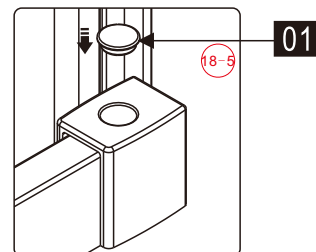

## ■ Installation

Please read these instructions carefully before start of installation.

The wall post has up to 20mm of adjustment for out of true wall situations.

**Ensure that the shower tray is fitted level and that after assembly of enclosure there is a full and continuous bead of sealant between the top of the shower tray and the title joint.**

This product is heavy and will require two people to install.

44

20

15

This product is heavy and will require two people to install.

41

27

29