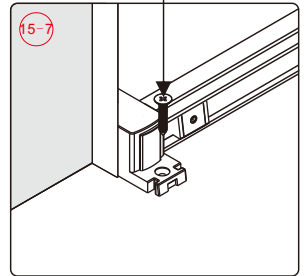

44

20

15

This product is heavy and will require two people to install.