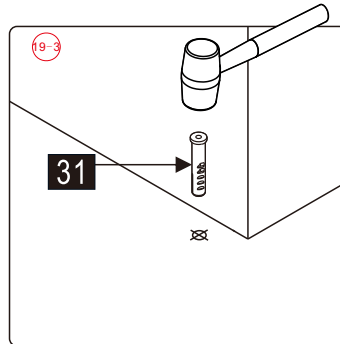

41

This product is heavy and will require two people to install.