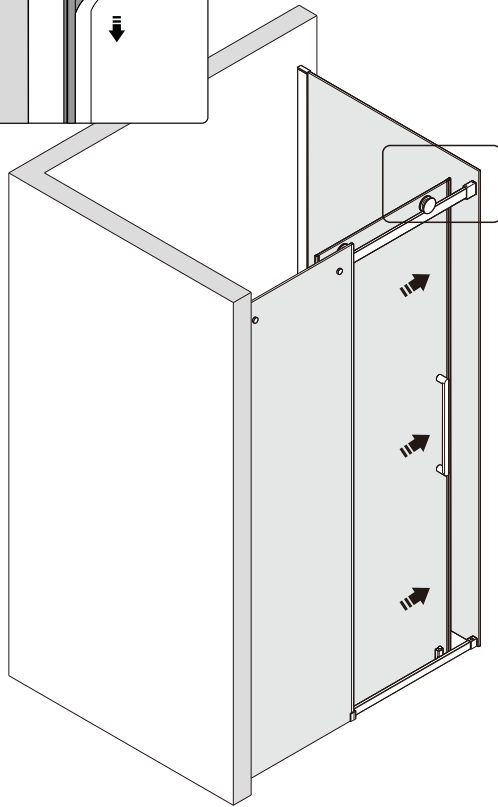

This product is heavy and will require two people to install.