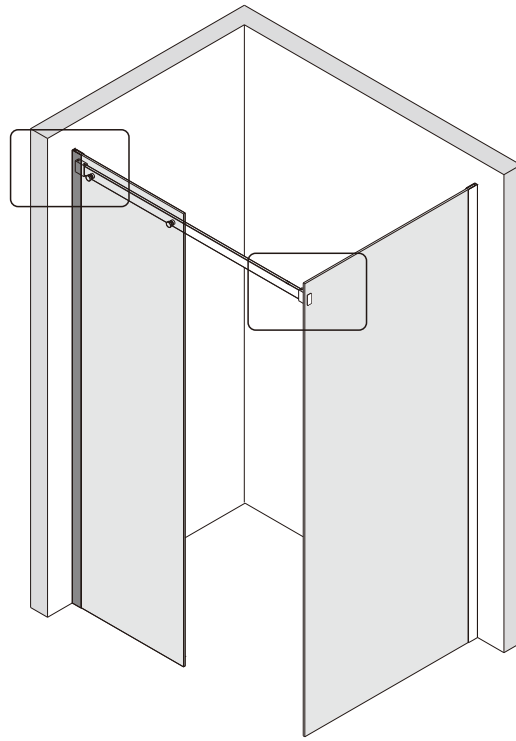

This product is heavy and will require two people to install.