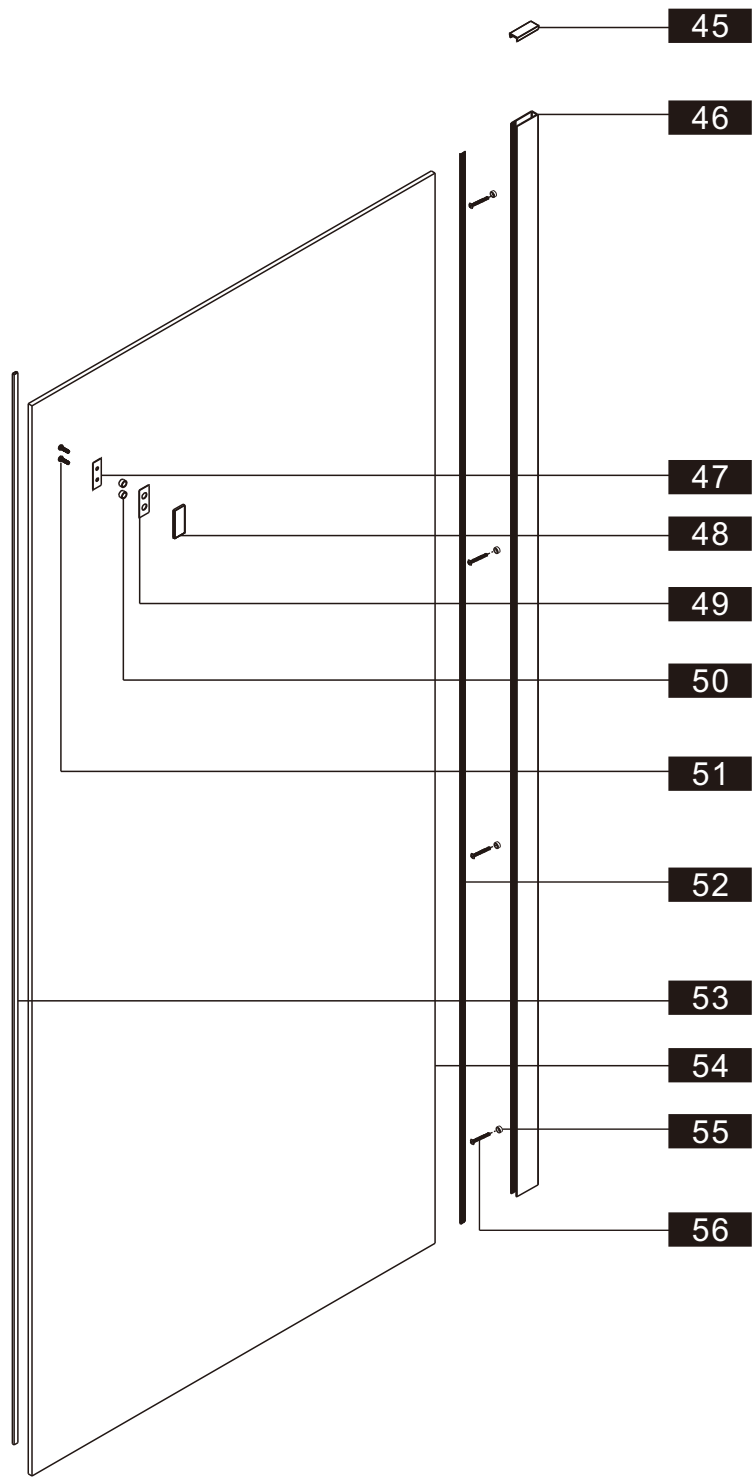

## ■ Installation

Please read these instructions carefully before start of installation.

The wall post has up to 20mm of adjustment for out of true wall situations.

**Ensure that the shower tray is fitted level and that after assembly of enclosure there is a full and continuous bead of sealant between the top of the shower tray and the title joint.**

## ■ Shower Tray Installation

The shower tray must be sited against a structural wall.

Water proof walling or tiling should be fitted so that it sits on the top of the tray rim.

This product is heavy and will require two people to install.

Installation instructions

(STYLUS-M-FIX)

15

- (45) x 1  

- (46) x 1  

- (47) x 1  

- (48) x 1  

- (49) x 1  

- (50) x 2  

- (51) x 2  
  
**M5X14**
- (52) x 1  

- (53) x 1  

- (54) x 1  

- (55) x 4  

- (56) x 4  
  
**ST4X35**

This product is heavy and will require two people to install.