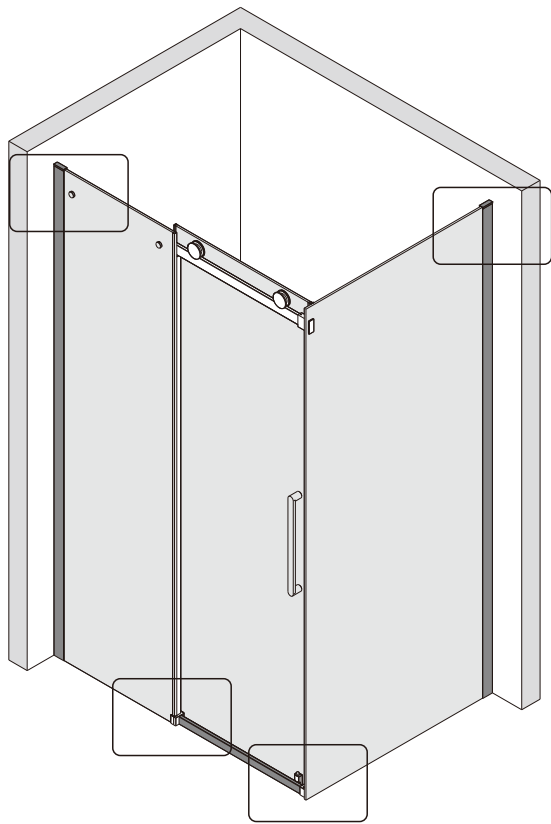

This product is heavy and will require two people to install.