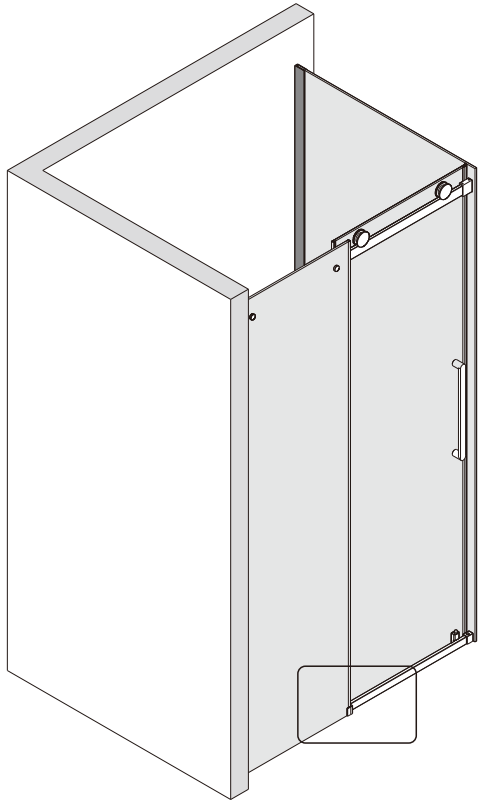

41

27

29

This product is heavy and will require two people to install.