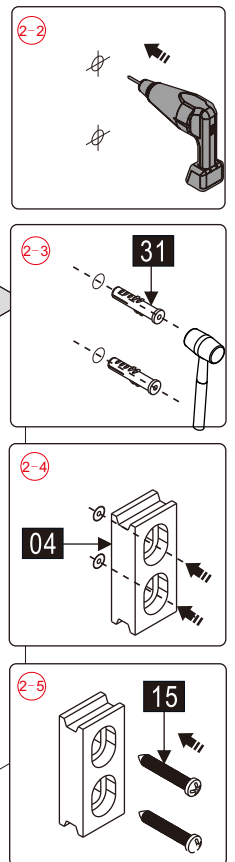

This product is heavy and will require two people to install.