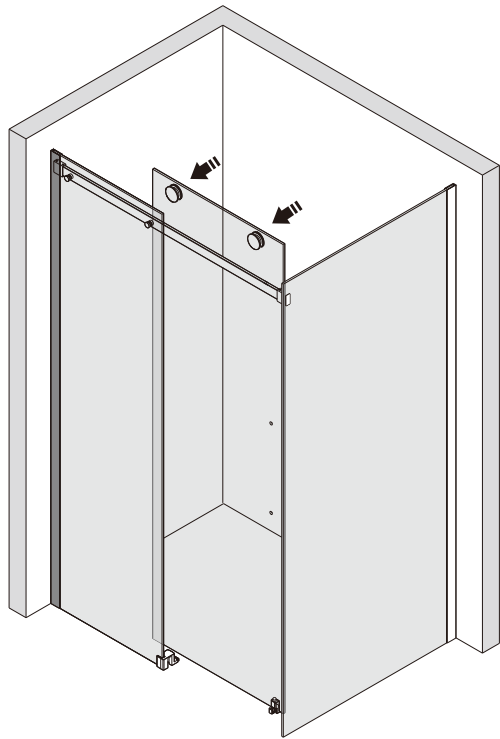

This product is heavy and will require two people to install.