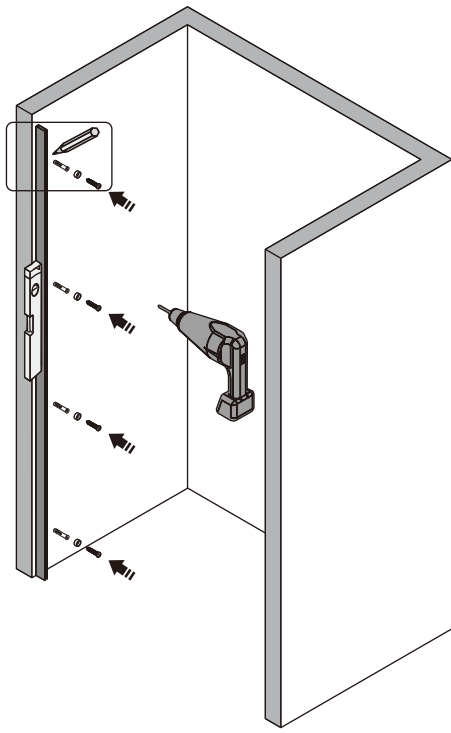

This product is heavy and will require two people to install.