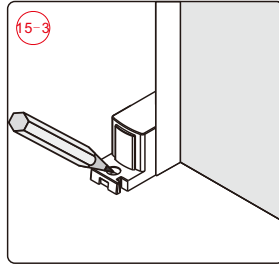

44

20

15

This product is heavy and will require two people to install.