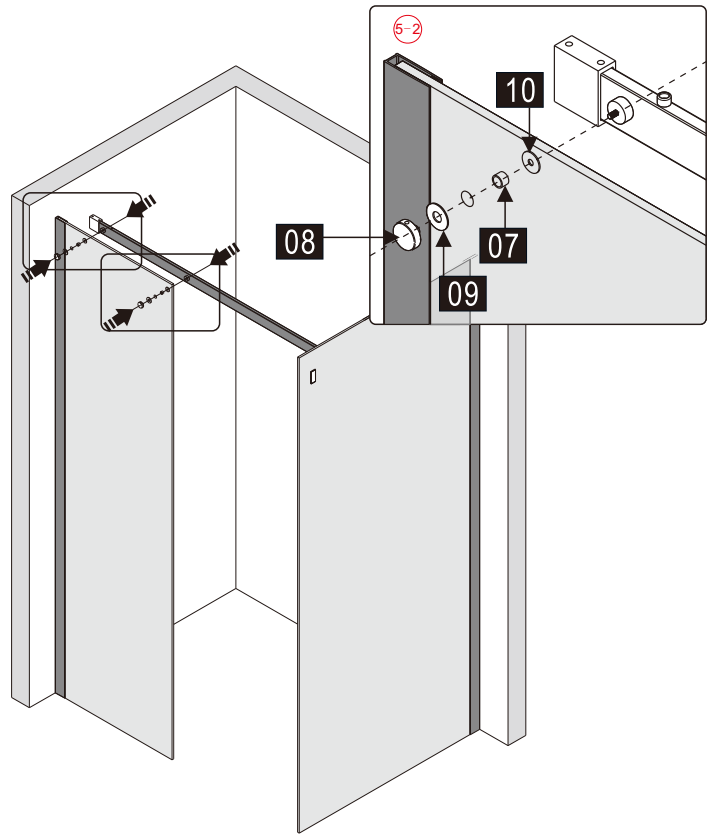

This product is heavy and will require two people to install.