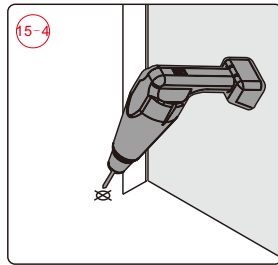

44

20

15

This product is heavy and will require two people to install.