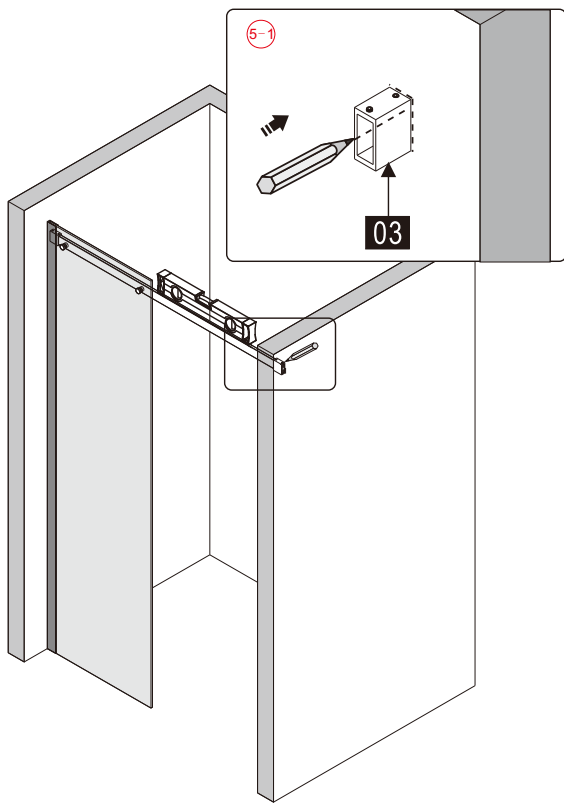

## ■ Installation

Please read these instructions carefully before start of installation.

The wall post has up to 20mm of adjustment for out of true wall situations.

**Ensure that the shower tray is fitted level and that after assembly of enclosure there is a full and continuous bead of sealant between the top of the shower tray and the title joint.**

## ■ Shower Tray Installation

The shower tray must be sited against a structural wall.

Water proof walling or tiling should be fitted so that it sits on the top of the tray rim.

This product is heavy and will require two people to install.

This product is heavy and will require two people to install.

This product is heavy and will require two people to install.

This product is heavy and will require two people to install.