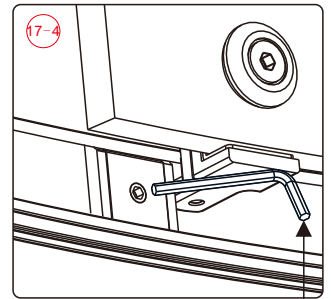

## ■ Installation

Please read these instructions carefully before start of installation.

The wall post has up to 20mm of adjustment for out of true wall situations.

**Ensure that the shower tray is fitted level and that after assembly of enclosure there is a full and continuous bead of sealant between the top of the shower tray and the title joint.**

This product is heavy and will require two people to install.

44

20

15

This product is heavy and will require two people to install.

41

27

29