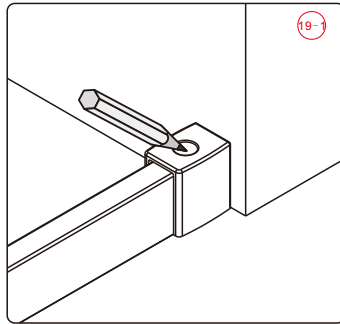

41

This product is heavy and will require two people to install.