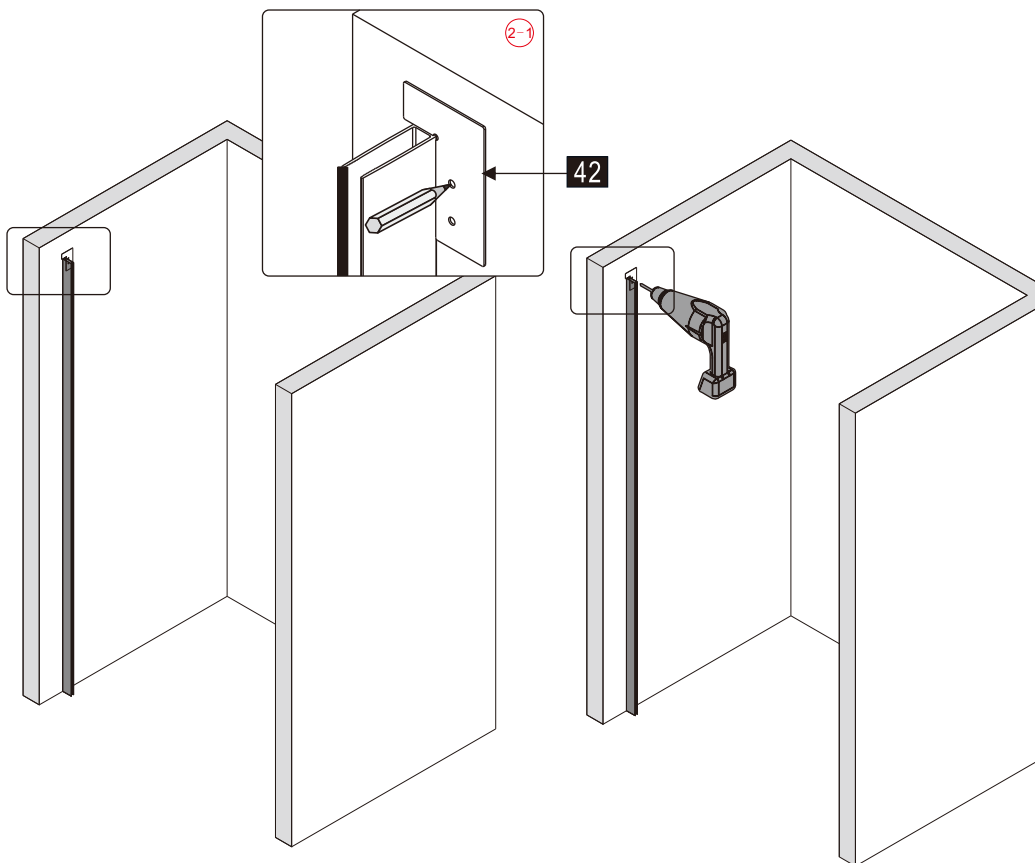

This product is heavy and will require two people to install.