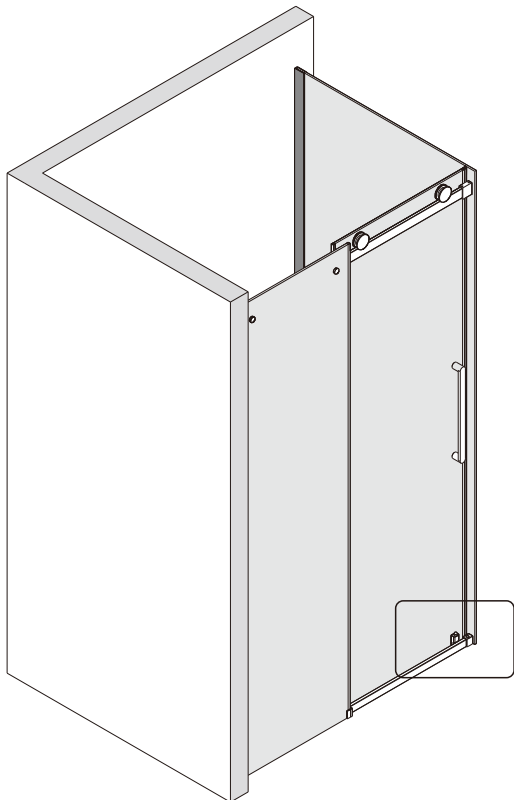

44

20

15

This product is heavy and will require two people to install.