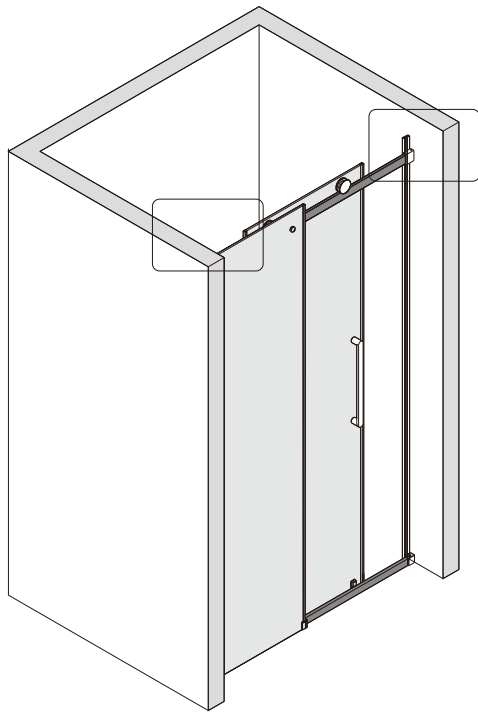

20

This product is heavy and will require two people to install.