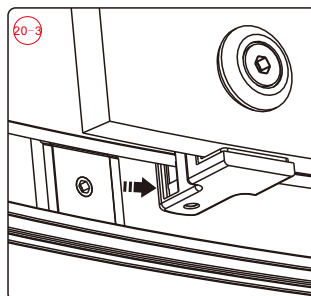

41

This product is heavy and will require two people to install.