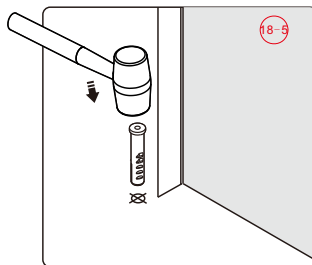

20

This product is heavy and will require two people to install.