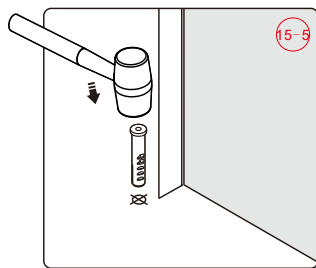

44

20

15

This product is heavy and will require two people to install.