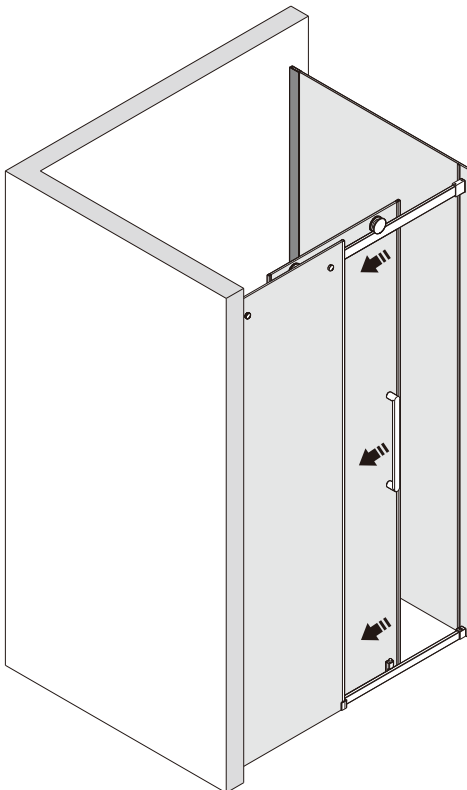

## ■ Shower Tray Installation

The shower tray must be sited against a structural wall.

Water proof walling or tiling should be fitted so that it sits on the top of the tray rim.

This product is heavy and will require two people to install.

This product is heavy and will require two people to install.

This product is heavy and will require two people to install.

This product is heavy and will require two people to install.