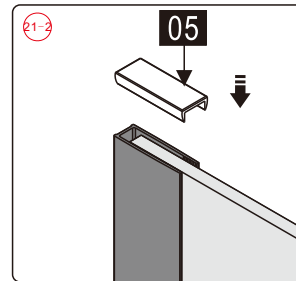

This product is heavy and will require two people to install.