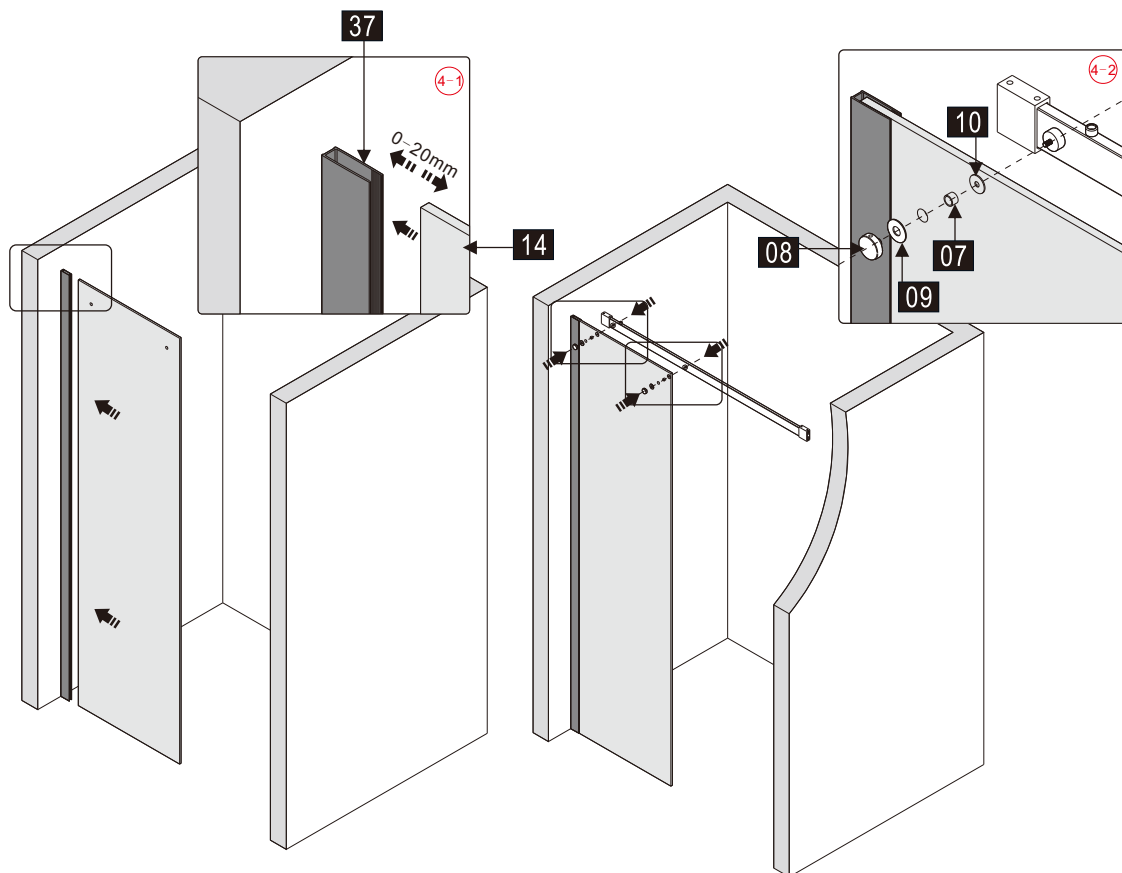

This product is heavy and will require two people to install.