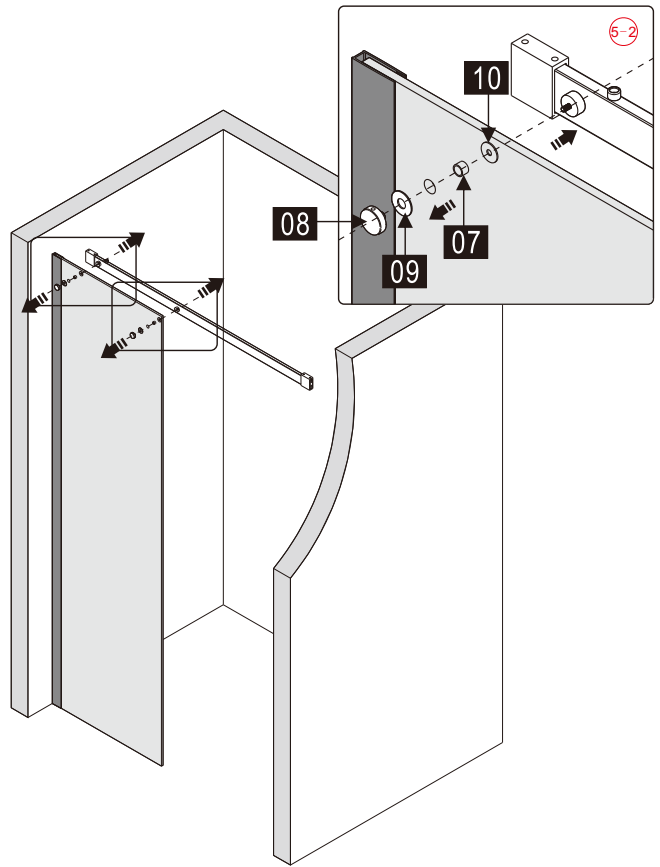

This product is heavy and will require two people to install.