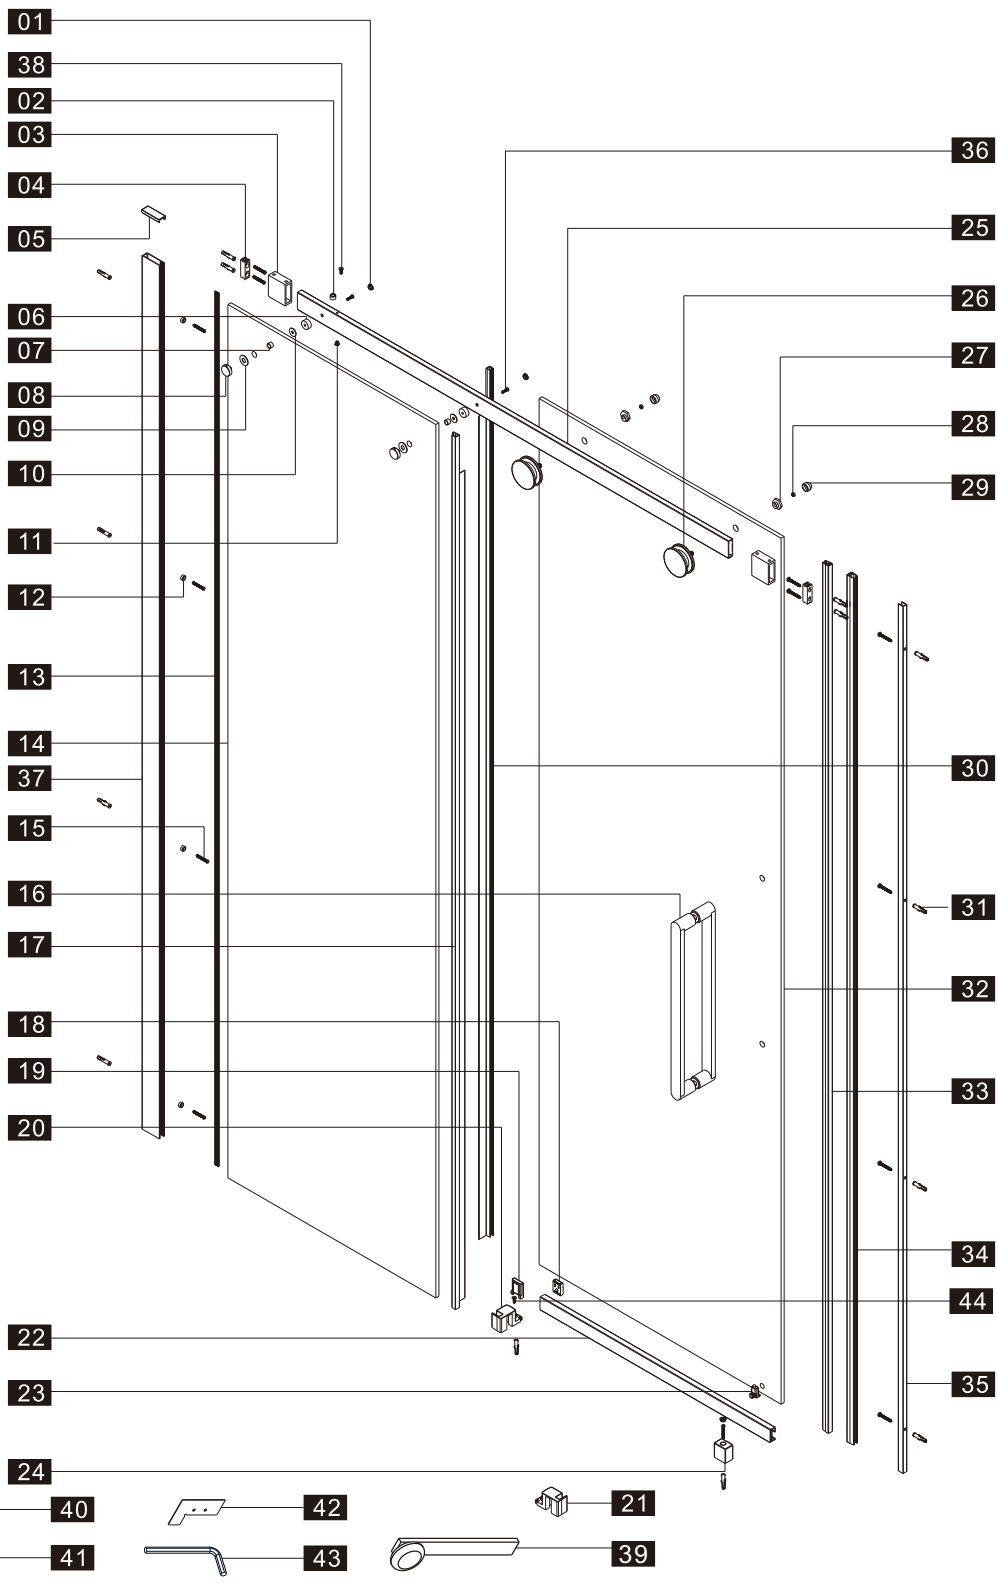

①x 3	②x 1	③x 2	④x 2	⑤x 1	⑥x 2	⑦x 2	⑧x 2	⑨x 2	⑩x 2	⑪x 1	⑫x 4	⑬x 1
⑭x 1	⑮x 13 ST4X40	⑯x 1	⑰x 1	⑱x 1	⑲x 1	⑳x 1	㉑x 1	㉒x 1	㉓x 1	㉔x 1	㉕x 1	㉖x 2
㉗x 2	㉘x 2	㉙x 2	㉚x 1	㉛x 14	㉜x 1	㉝x 1	㉞x 1	㉟x 1	㊱x 2 M5X20	㊲x 1	㊳x 1 M5X20	㊴x 1
㊵x 2	㊶x 1 2.5mm	㊷x 1	㊸x 1 3mm	㊹x 1 ST4X30								

This product is heavy and will require two people to install.