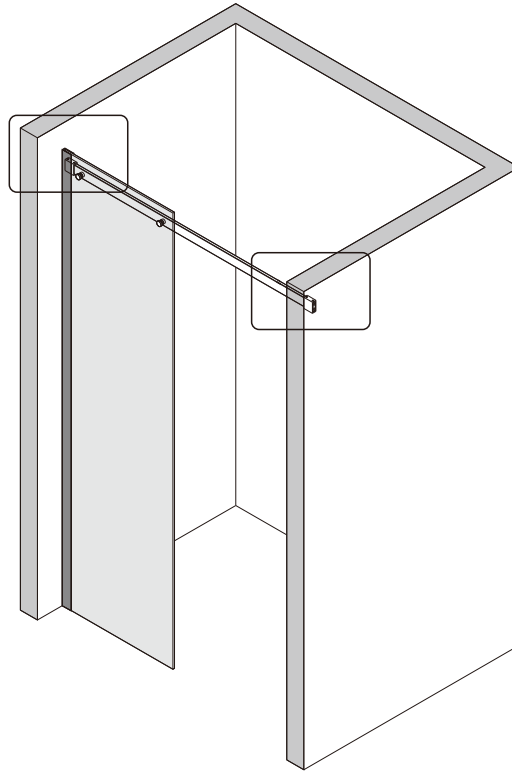

This product is heavy and will require two people to install.