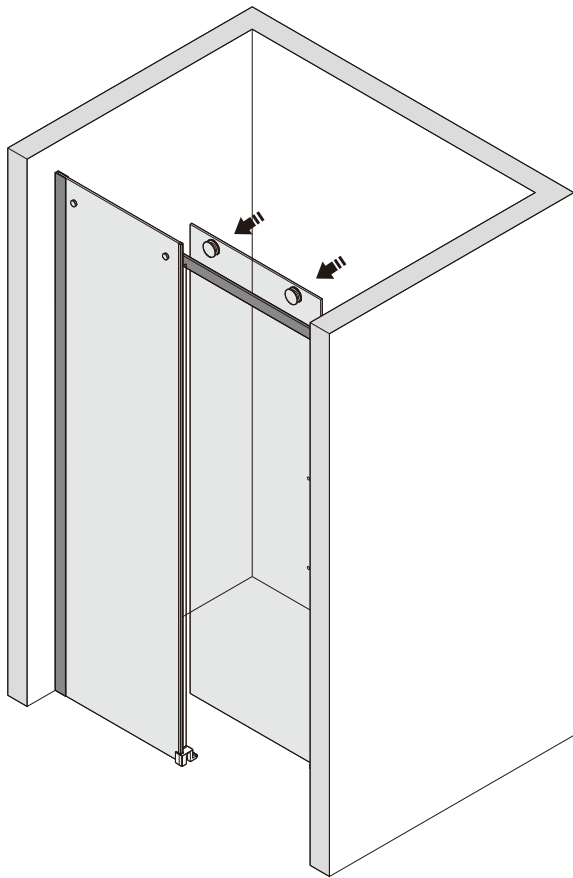

This product is heavy and will require two people to install.