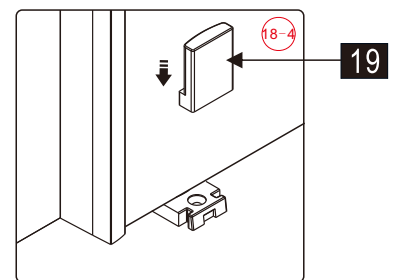

## ■ Installation

Please read these instructions carefully before start of installation.

The wall post has up to 20mm of adjustment for out of true wall situations.

**Ensure that the shower tray is fitted level and that after assembly of enclosure there is a full and continuous bead of sealant between the top of the shower tray and the title joint.**

This product is heavy and will require two people to install.

44

20

15

This product is heavy and will require two people to install.

41

27

29