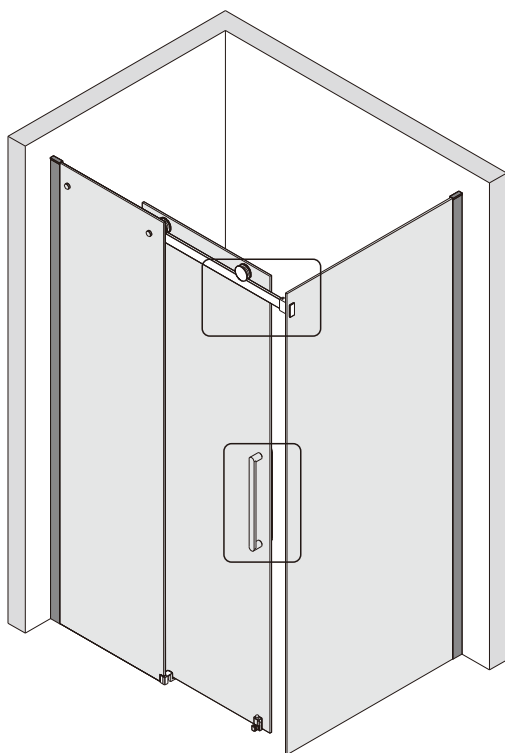

This product is heavy and will require two people to install.