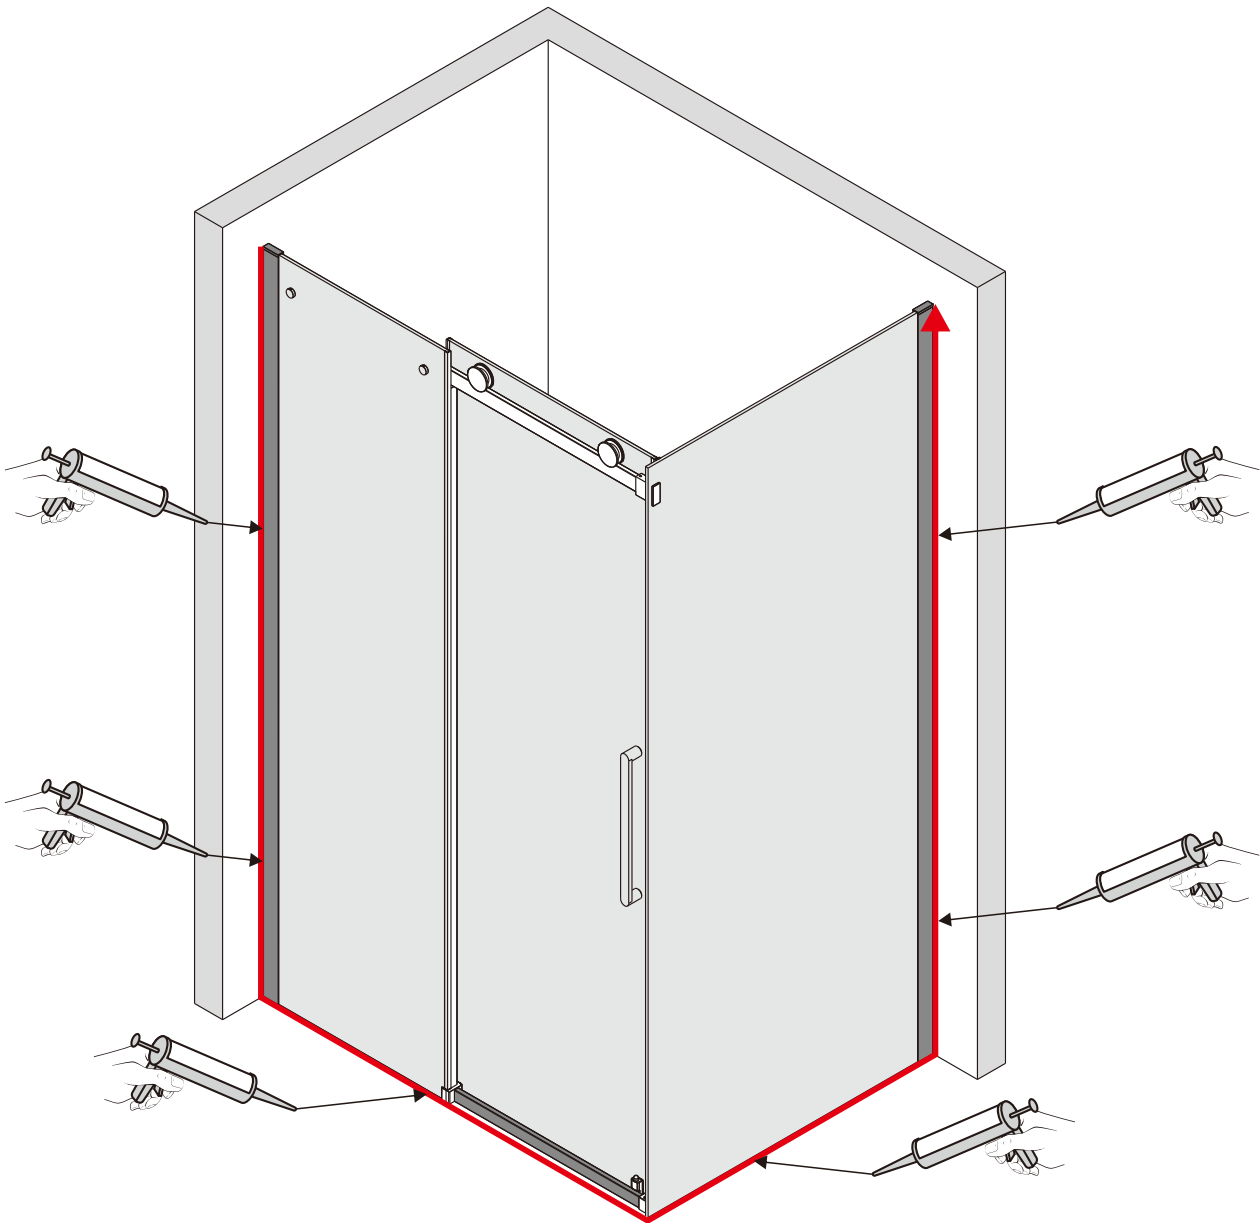

This product is heavy and will require two people to install.