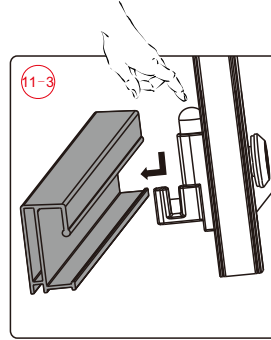

This product is heavy and will require two people to install.