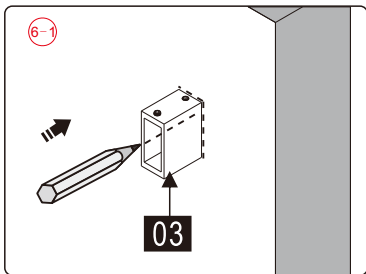

This product is heavy and will require two people to install.