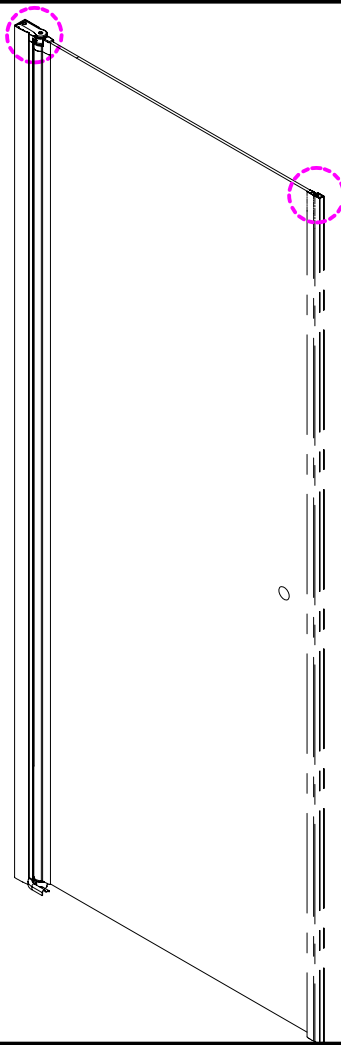

Ø3mm

x 3
ST4X12

x 3
ST4X12

This product is heavy and will require two people to install.