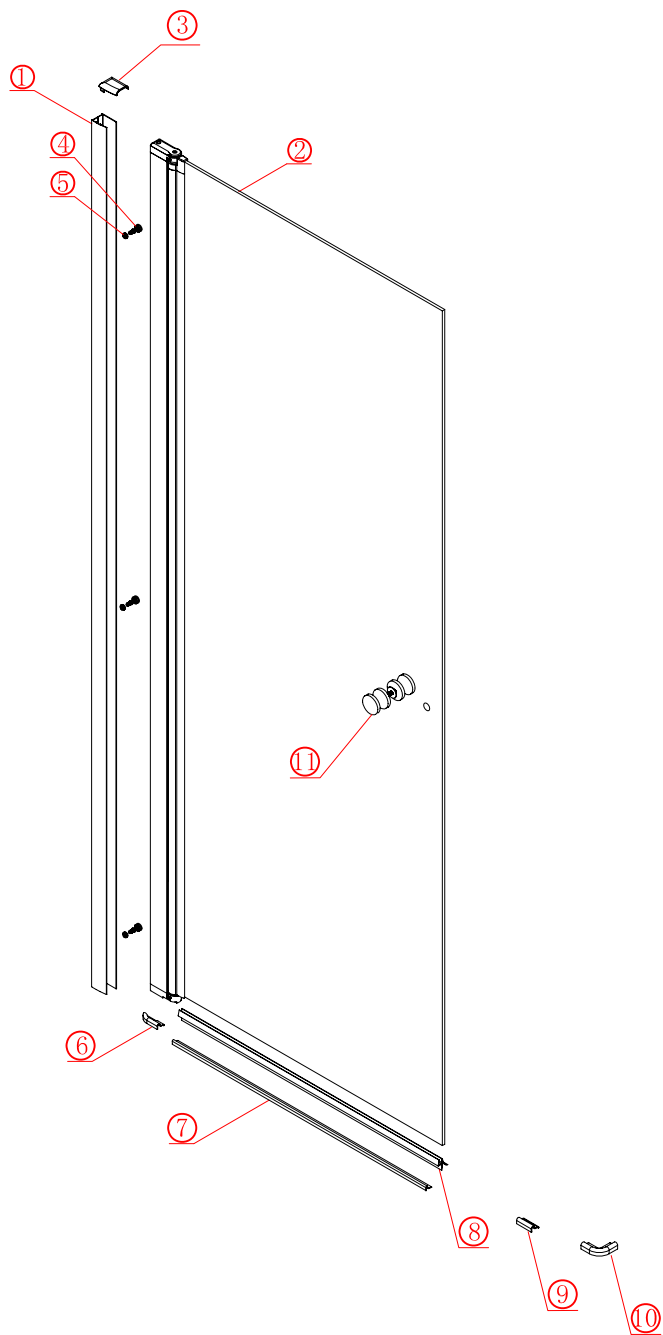

Note: Safety glass can not be re-worked.

■ Installation

Please read these instructions carefully before start of installation.

The wall post has up to 20mm of adjustment for out of true wall situations.

Ensure that the shower tray is fitted level and that after assembly of enclosure there is a full and continuous bead of sealant between the top of the shower tray and the title joint.

■ Shower Tray Installation

The shower tray must be sited against a structural wall.

Water proof walling or tiling should be fitted so that it sits on the top of the tray rim.

■ Aftercare Instructions

After use, your shower should be cleaned with soap and water. This is particularly important in hard water districts where insoluble lime salts may be deposited and allowed to build up. Cleaners of a gritty or abrasive nature should not be used. Care should be taken to avoid contact with strong chemicals such as organic solvents and strippers.

This product is heavy and will require two people to install.

Ø3mm

x 3
ST4X12

x 3
ST4X12

This product is heavy and will require two people to install.

This product is heavy and will require two people to install.