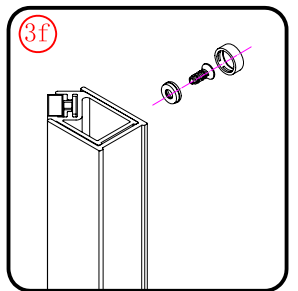

Note: Safety glass can not be re-worked.

■ Installation

Please read these instructions carefully before start of installation.

The wall post has up to 20mm of adjustment for out of true wall situations.

Ensure that the shower tray is fitted level and that after assembly of enclosure there is a full and continuous bead of sealant between the top of the shower tray and the title joint.

This product is heavy and will require two people to install.

Ø3mm

x 3
ST4X12

x 3
ST4X12

This product is heavy and will require two people to install.

This product is heavy and will require two people to install.