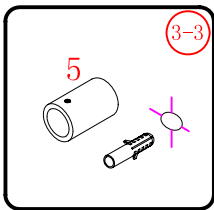

This product is heavy and will require two people to install.

Ø3mm

x 3
ST4X12

x 3
ST4X12

This product is heavy and will require two people to install.

This product is heavy and will require two people to install.

CEZARES®

Side panel

Installation instructions
(For VE)

This product is heavy and will require two people to install.

$C=538$ (ELENA-60)
 $C=638$ (ELENA-70)
 $C=738$ (ELENA-80)
 $C=838$ (ELENA-90)

This product is heavy and will require two people to install.