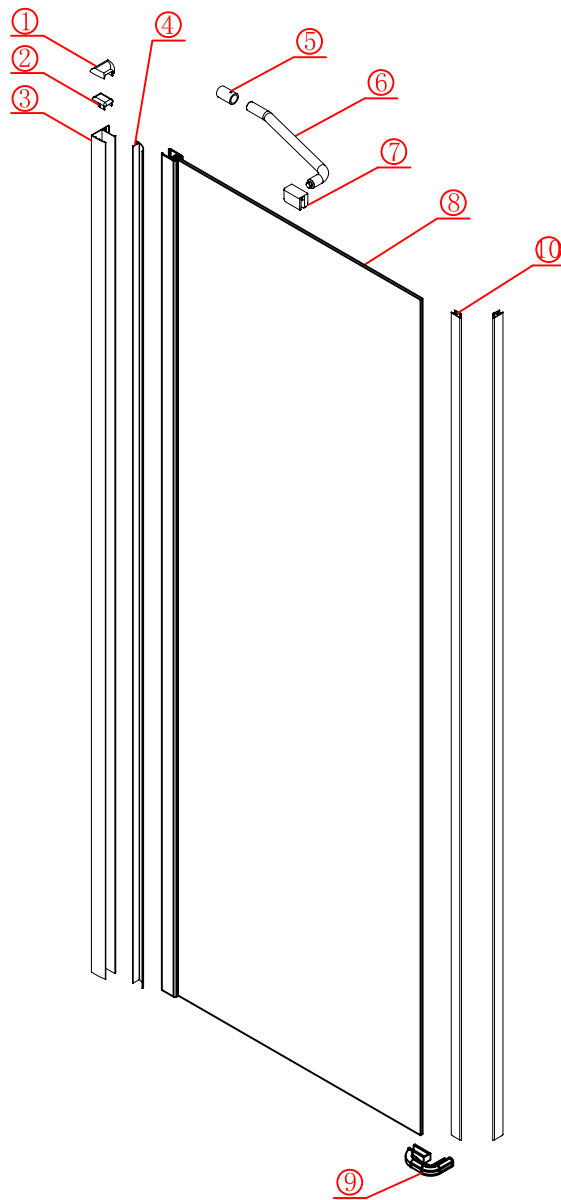

Note: Safety glass can not be re-worked.

■ Installation

Please read these instructions carefully before start of installation.

The wall post has up to 20mm of adjustment for out of true wall situations.

Ensure that the shower tray is fitted level and that after assembly of enclosure there is a full and continuous bead of sealant between the top of the shower tray and the title joint.

■ Shower Tray Installation

The shower tray must be sited against a structural wall.

Water proof walling or tiling should be fitted so that it sits on the top of the tray rim.

■ Aftercare Instructions

After use, your shower should be cleaned with soap and water. This is particularly important in hard water districts where insoluble lime salts may be deposited and allowed to build up. Cleaners of a gritty or abrasive nature should not be used. Care should be taken to avoid contact with strong chemicals such as organic solvents and strippers.

This product is heavy and will require two people to install.

Ø3mm

x 3
ST4X12

x 3
ST4X12

This product is heavy and will require two people to install.

This product is heavy and will require two people to install.

CEZARES®

Side panel

Installation instructions
(For VE)

This product is heavy and will require two people to install.

$C=538$ (ELENA-60)
 $C=638$ (ELENA-70)
 $C=738$ (ELENA-80)
 $C=838$ (ELENA-90)

This product is heavy and will require two people to install.