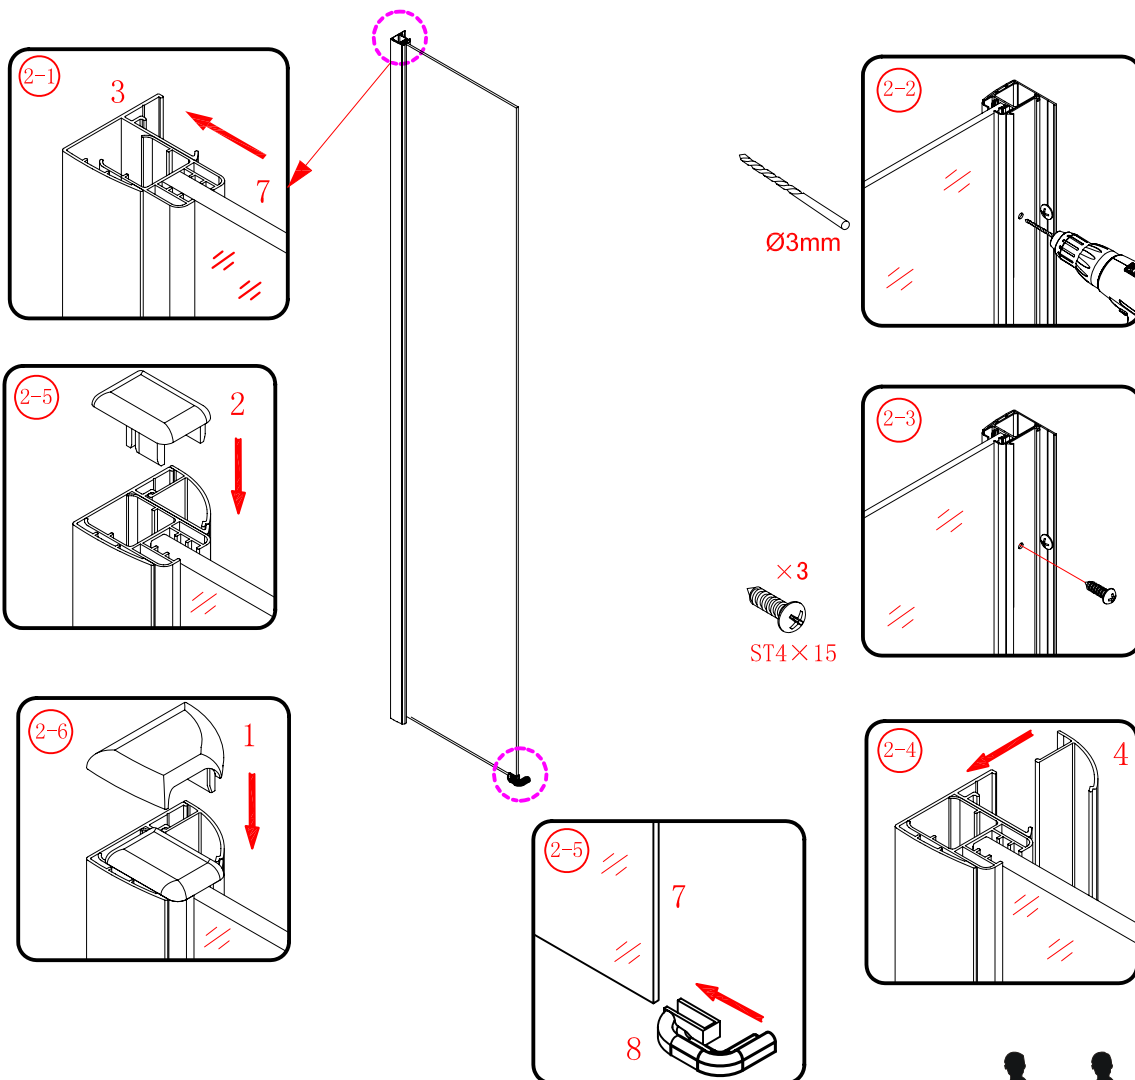

Note: Safety glass can not be re-worked.

■ Installation

Please read these instructions carefully before start of installation.

The wall post has up to 20mm of adjustment for out of true wall situations.

Ensure that the shower tray is fitted level and that after assembly of enclosure there is a full and continuous bead of sealant between the top of the shower tray and the title joint.

This product is heavy and will require two people to install.

Ø3mm

x 3
ST4X12

x 3
ST4X12

This product is heavy and will require two people to install.

This product is heavy and will require two people to install.

CEZARES®

Side panel

Installation instructions
(For VE)

This product is heavy and will require two people to install.

$C=538$ (ELENA-60)
 $C=638$ (ELENA-70)
 $C=738$ (ELENA-80)
 $C=838$ (ELENA-90)

This product is heavy and will require two people to install.

This product is heavy and will require two people to install.