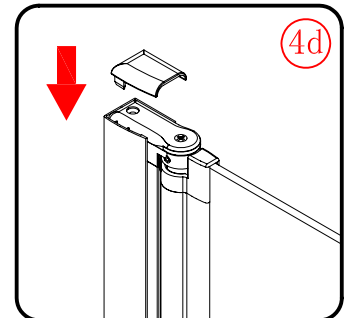

Note: Safety glass can not be re-worked.

■ Installation

Please read these instructions carefully before start of installation.

The wall post has up to 20mm of adjustment for out of true wall situations.

Ensure that the shower tray is fitted level and that after assembly of enclosure there is a full and continuous bead of sealant between the top of the shower tray and the title joint.

This product is heavy and will require two people to install.

Ø3mm

x 3
ST4X12

x 3
ST4X12

This product is heavy and will require two people to install.

This product is heavy and will require two people to install.