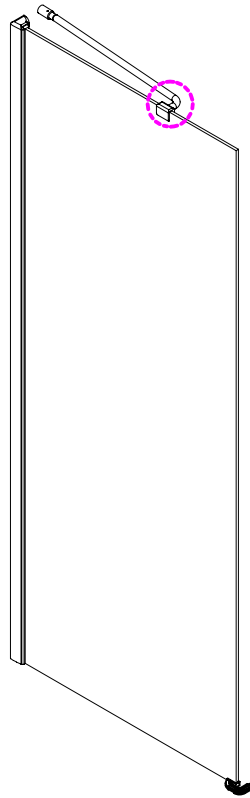

CEZARES®

pivot door

Installation instructions

(For ELENA-60/70/80/90)

ELENA-B-11

ELENA-A-1

ELENA-A-2

■ General Information

Note: Safety glass can not be re-worked.

■ Installation

Please read these instructions carefully before start of installation.

The wall post has up to 20mm of adjustment for out of true wall situations.

Ensure that the shower tray is fitted level and that after assembly of enclosure there is a full and continuous bead of sealant between the top of the shower tray and the title joint.

This product is heavy and will require two people to install.

Ø3mm

x 3
ST4X12

x 3
ST4X12

This product is heavy and will require two people to install.

This product is heavy and will require two people to install.

CEZARES®

Side panel

Installation instructions
(For VE)

This product is heavy and will require two people to install.

$C=538$ (ELENA-60)
 $C=638$ (ELENA-70)
 $C=738$ (ELENA-80)
 $C=838$ (ELENA-90)

This product is heavy and will require two people to install.