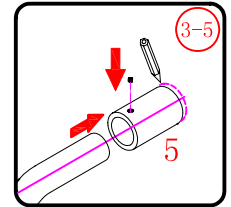

This product is heavy and will require two people to install.

Ø3mm

x 3
ST4X12

x 3
ST4X12

This product is heavy and will require two people to install.

This product is heavy and will require two people to install.

CEZARES®

Side panel

Installation instructions
(For VE)

This product is heavy and will require two people to install.

$C=538$ (ELENA-60)
 $C=638$ (ELENA-70)
 $C=738$ (ELENA-80)
 $C=838$ (ELENA-90)

This product is heavy and will require two people to install.