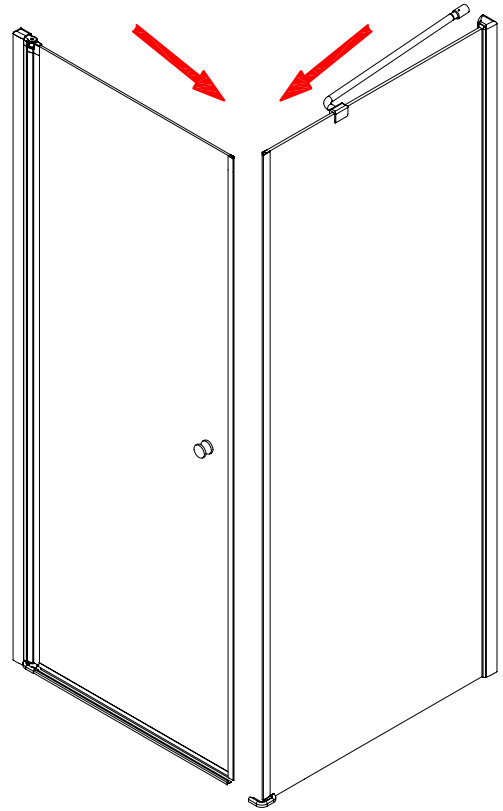

CEZARES®

pivot door

Installation instructions

(For ELENA-60/70/80/90)

ELENA-B-11

ELENA-A-1

ELENA-A-2

■ General Information

Note: Safety glass can not be re-worked.

■ Installation

Please read these instructions carefully before start of installation.

The wall post has up to 20mm of adjustment for out of true wall situations.

Ensure that the shower tray is fitted level and that after assembly of enclosure there is a full and continuous bead of sealant between the top of the shower tray and the title joint.