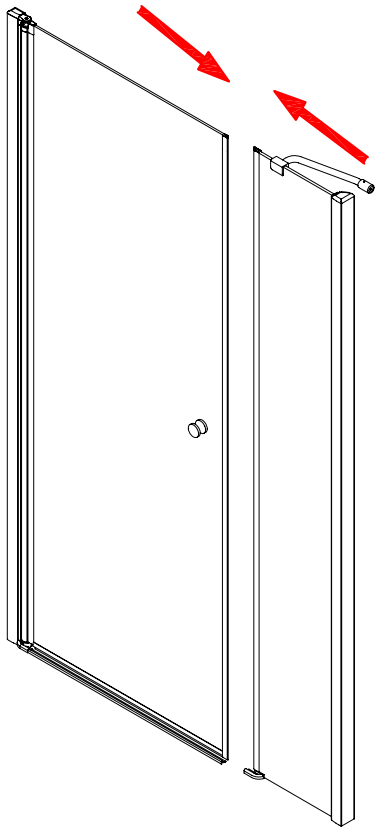

CEZARES®

pivot door

Installation instructions

(For ELENA-60/70/80/90)

ELENA-B-11

ELENA-A-1

ELENA-A-2

■ General Information

Note: Safety glass can not be re-worked.

■ Installation

Please read these instructions carefully before start of installation.

The wall post has up to 20mm of adjustment for out of true wall situations.

Ensure that the shower tray is fitted level and that after assembly of enclosure there is a full and continuous bead of sealant between the top of the shower tray and the title joint.