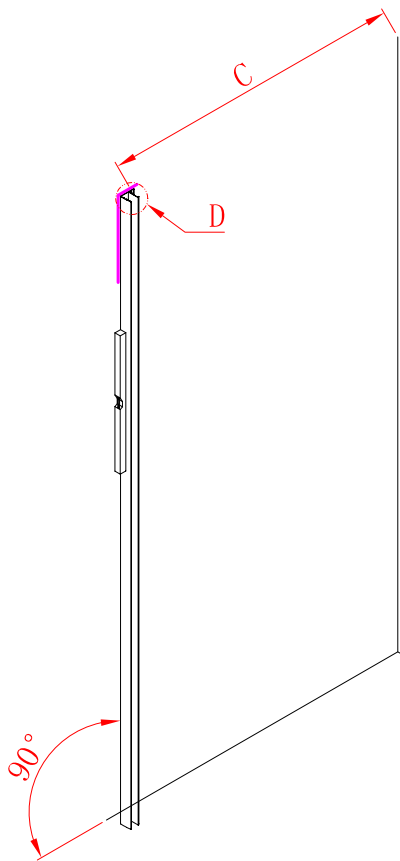

Note: Safety glass can not be re-worked.

■ Installation

Please read these instructions carefully before start of installation.

The wall post has up to 20mm of adjustment for out of true wall situations.

Ensure that the shower tray is fitted level and that after assembly of enclosure there is a full and continuous bead of sealant between the top of the shower tray and the title joint.

CEZARES®

Side panel

Installation instructions
(For VE)

This product is heavy and will require two people to install.

$C=538$ (ELENA-60)
 $C=638$ (ELENA-70)
 $C=738$ (ELENA-80)
 $C=838$ (ELENA-90)

This product is heavy and will require two people to install.