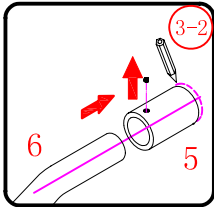

This product is heavy and will require two people to install.

Ø3mm

x 3
ST4X12

x 3
ST4X12

This product is heavy and will require two people to install.

This product is heavy and will require two people to install.

CEZARES®

Side panel

Installation instructions
(For VE)

This product is heavy and will require two people to install.

$C=538$ (ELENA-60)
 $C=638$ (ELENA-70)
 $C=738$ (ELENA-80)
 $C=838$ (ELENA-90)

This product is heavy and will require two people to install.