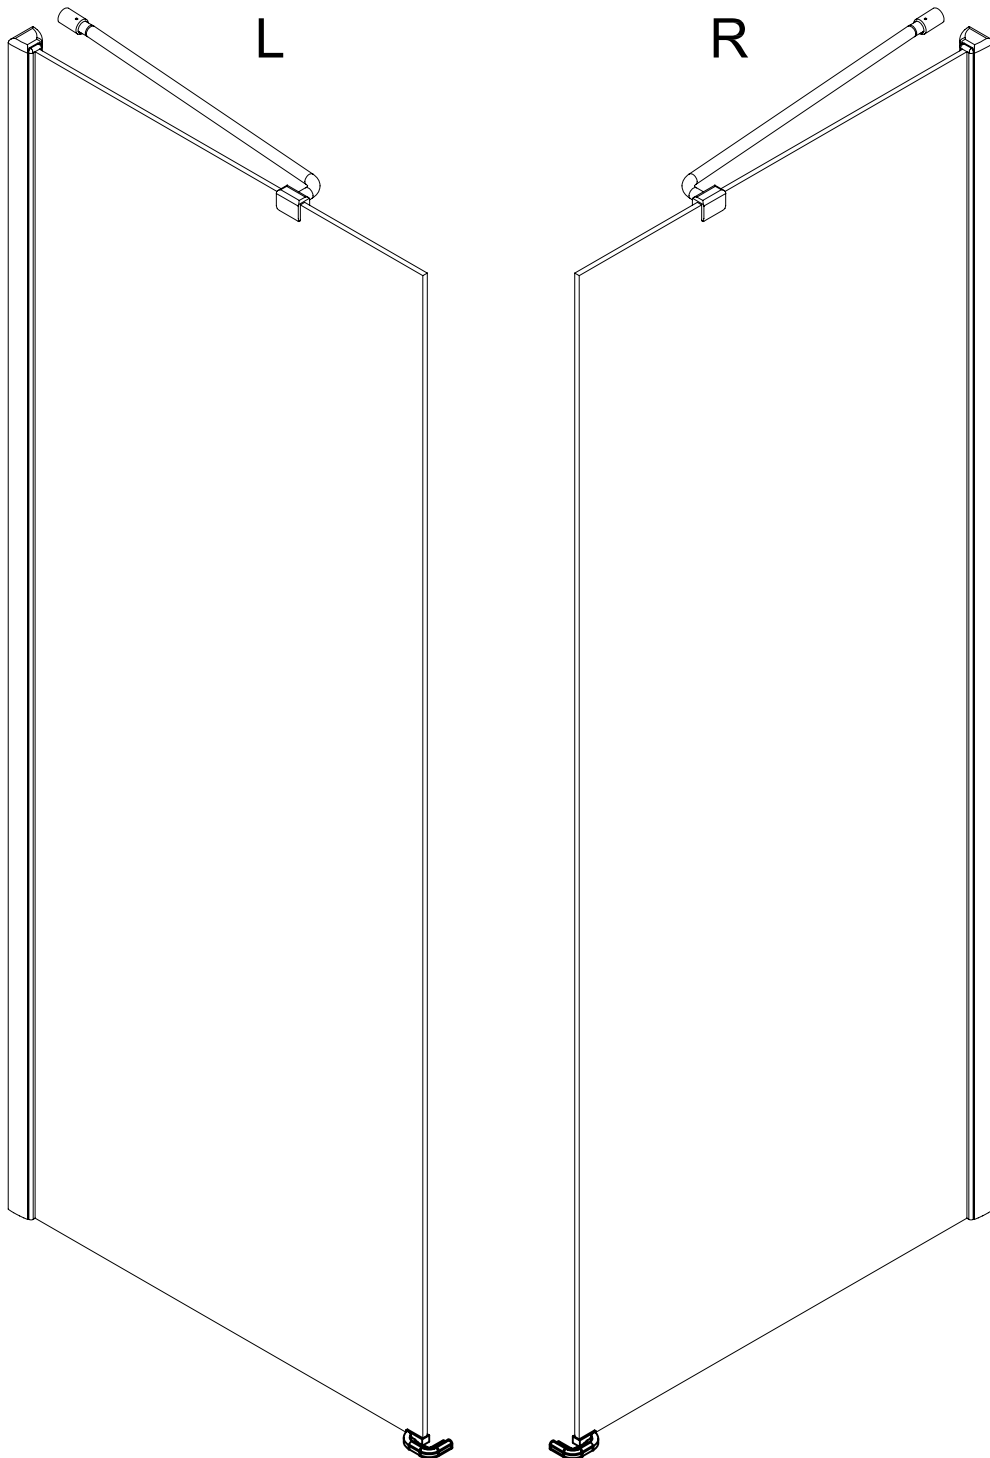

CEZARES®

pivot door

Installation instructions

(For ELENA-60/70/80/90)

ELENA-B-11

ELENA-A-1

ELENA-A-2

■ General Information

Note: Safety glass can not be re-worked.

■ Installation

Please read these instructions carefully before start of installation.

The wall post has up to 20mm of adjustment for out of true wall situations.

Ensure that the shower tray is fitted level and that after assembly of enclosure there is a full and continuous bead of sealant between the top of the shower tray and the title joint.

This product is heavy and will require two people to install.

Ø3mm

x 3
ST4X12

x 3
ST4X12

This product is heavy and will require two people to install.

This product is heavy and will require two people to install.

CEZARES®

Side panel

Installation instructions
(For VE)

This product is heavy and will require two people to install.

$C=538$ (ELENA-60)
 $C=638$ (ELENA-70)
 $C=738$ (ELENA-80)
 $C=838$ (ELENA-90)

This product is heavy and will require two people to install.