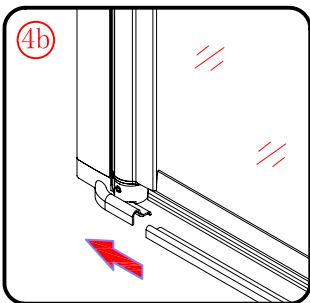

Note: Safety glass can not be re-worked.

■ Installation

Please read these instructions carefully before start of installation.

The wall post has up to 20mm of adjustment for out of true wall situations.

Ensure that the shower tray is fitted level and that after assembly of enclosure there is a full and continuous bead of sealant between the top of the shower tray and the title joint.

This product is heavy and will require two people to install.

Ø3mm

x 3
ST4X12

x 3
ST4X12

This product is heavy and will require two people to install.

This product is heavy and will require two people to install.