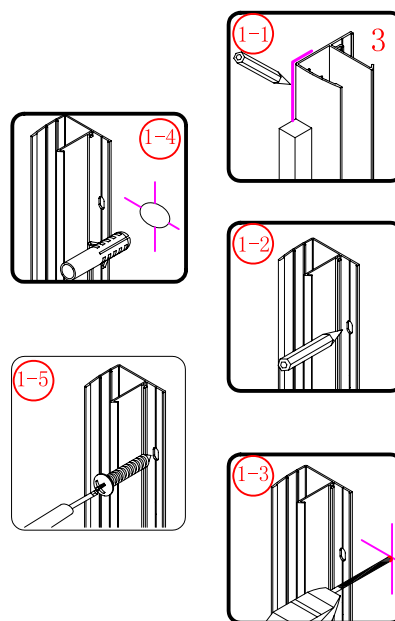

Note: Safety glass can not be re-worked.

■ Installation

Please read these instructions carefully before start of installation.

The wall post has up to 20mm of adjustment for out of true wall situations.

Ensure that the shower tray is fitted level and that after assembly of enclosure there is a full and continuous bead of sealant between the top of the shower tray and the title joint.

This product is heavy and will require two people to install.

Ø3mm

x 3
ST4X12

x 3
ST4X12

This product is heavy and will require two people to install.

This product is heavy and will require two people to install.

CEZARES®

Side panel

Installation instructions
(For VE)

This product is heavy and will require two people to install.

$C=538$ (ELENA-60)
 $C=638$ (ELENA-70)
 $C=738$ (ELENA-80)
 $C=838$ (ELENA-90)

This product is heavy and will require two people to install.