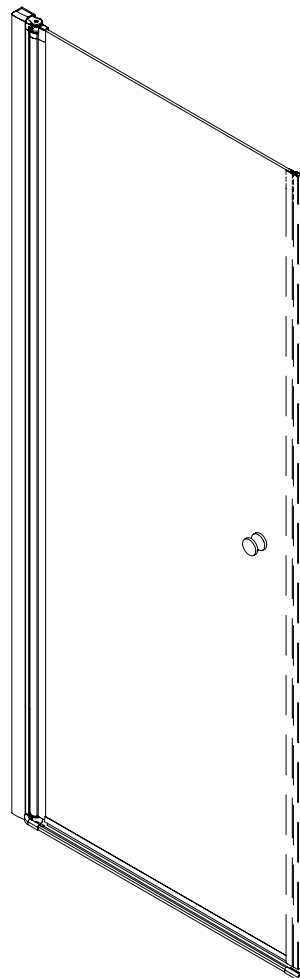

CEZARES®

pivot door

Installation instructions

(For ELENA-60/70/80/90)

ELENA-B-11

ELENA-A-1

ELENA-A-2

■ General Information

Note: Safety glass can not be re-worked.

■ Installation

Please read these instructions carefully before start of installation.

The wall post has up to 20mm of adjustment for out of true wall situations.

Ensure that the shower tray is fitted level and that after assembly of enclosure there is a full and continuous bead of sealant between the top of the shower tray and the title joint.

This product is heavy and will require two people to install.

Ø3mm

x 3
ST4X12

x 3
ST4X12

This product is heavy and will require two people to install.

This product is heavy and will require two people to install.