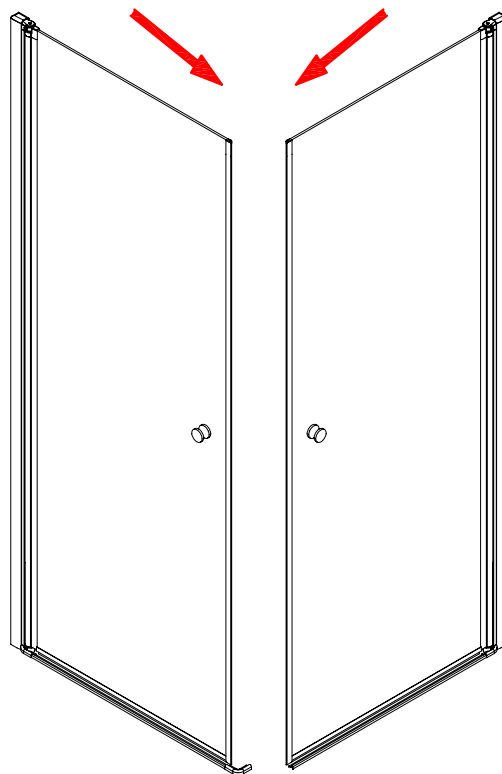

CEZARES®

pivot door

Installation instructions

(For ELENA-60/70/80/90)

ELENA-B-11

ELENA-A-1

ELENA-A-2

■ General Information

Note: Safety glass can not be re-worked.

■ Installation

Please read these instructions carefully before start of installation.

The wall post has up to 20mm of adjustment for out of true wall situations.

Ensure that the shower tray is fitted level and that after assembly of enclosure there is a full and continuous bead of sealant between the top of the shower tray and the title joint.

Special care should be taken when drilling walls to avoid hidden pipes or electrical cables.

Note: This product is heavy and will require two people to install.

Please remove protective film from aluminium profiles before installation.