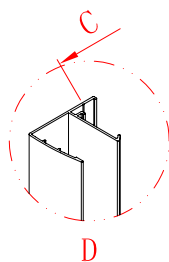

This product is heavy and will require two people to install.

Ø3mm

x 3
ST4X12

x 3
ST4X12

This product is heavy and will require two people to install.

This product is heavy and will require two people to install.

CEZARES®

Side panel

Installation instructions
(For VE)

This product is heavy and will require two people to install.

$C=538$ (ELENA-60)
 $C=638$ (ELENA-70)
 $C=738$ (ELENA-80)
 $C=838$ (ELENA-90)

This product is heavy and will require two people to install.