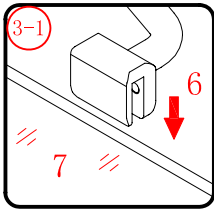

This product is heavy and will require two people to install.

Ø3mm

x 3
ST4X12

x 3
ST4X12

This product is heavy and will require two people to install.

This product is heavy and will require two people to install.

CEZARES®

Side panel

Installation instructions
(For VE)

This product is heavy and will require two people to install.

$C=538$ (ELENA-60)
 $C=638$ (ELENA-70)
 $C=738$ (ELENA-80)
 $C=838$ (ELENA-90)

This product is heavy and will require two people to install.