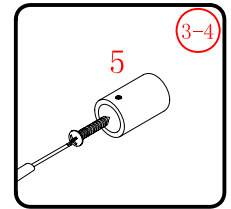

This product is heavy and will require two people to install.

Ø3mm

x 3
ST4X12

x 3
ST4X12

This product is heavy and will require two people to install.

This product is heavy and will require two people to install.

CEZARES®

Side panel

Installation instructions
(For VE)

This product is heavy and will require two people to install.

$C=538$ (ELENA-60)
 $C=638$ (ELENA-70)
 $C=738$ (ELENA-80)
 $C=838$ (ELENA-90)

This product is heavy and will require two people to install.