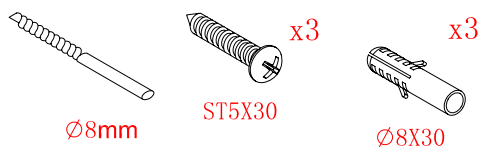

This product is heavy and will require two people to install.

Ø3mm

x 3
ST4X12

x 3
ST4X12

This product is heavy and will require two people to install.

This product is heavy and will require two people to install.

CEZARES®

Side panel

Installation instructions
(For VE)

This product is heavy and will require two people to install.

$C=538$ (ELENA-60)
 $C=638$ (ELENA-70)
 $C=738$ (ELENA-80)
 $C=838$ (ELENA-90)

This product is heavy and will require two people to install.