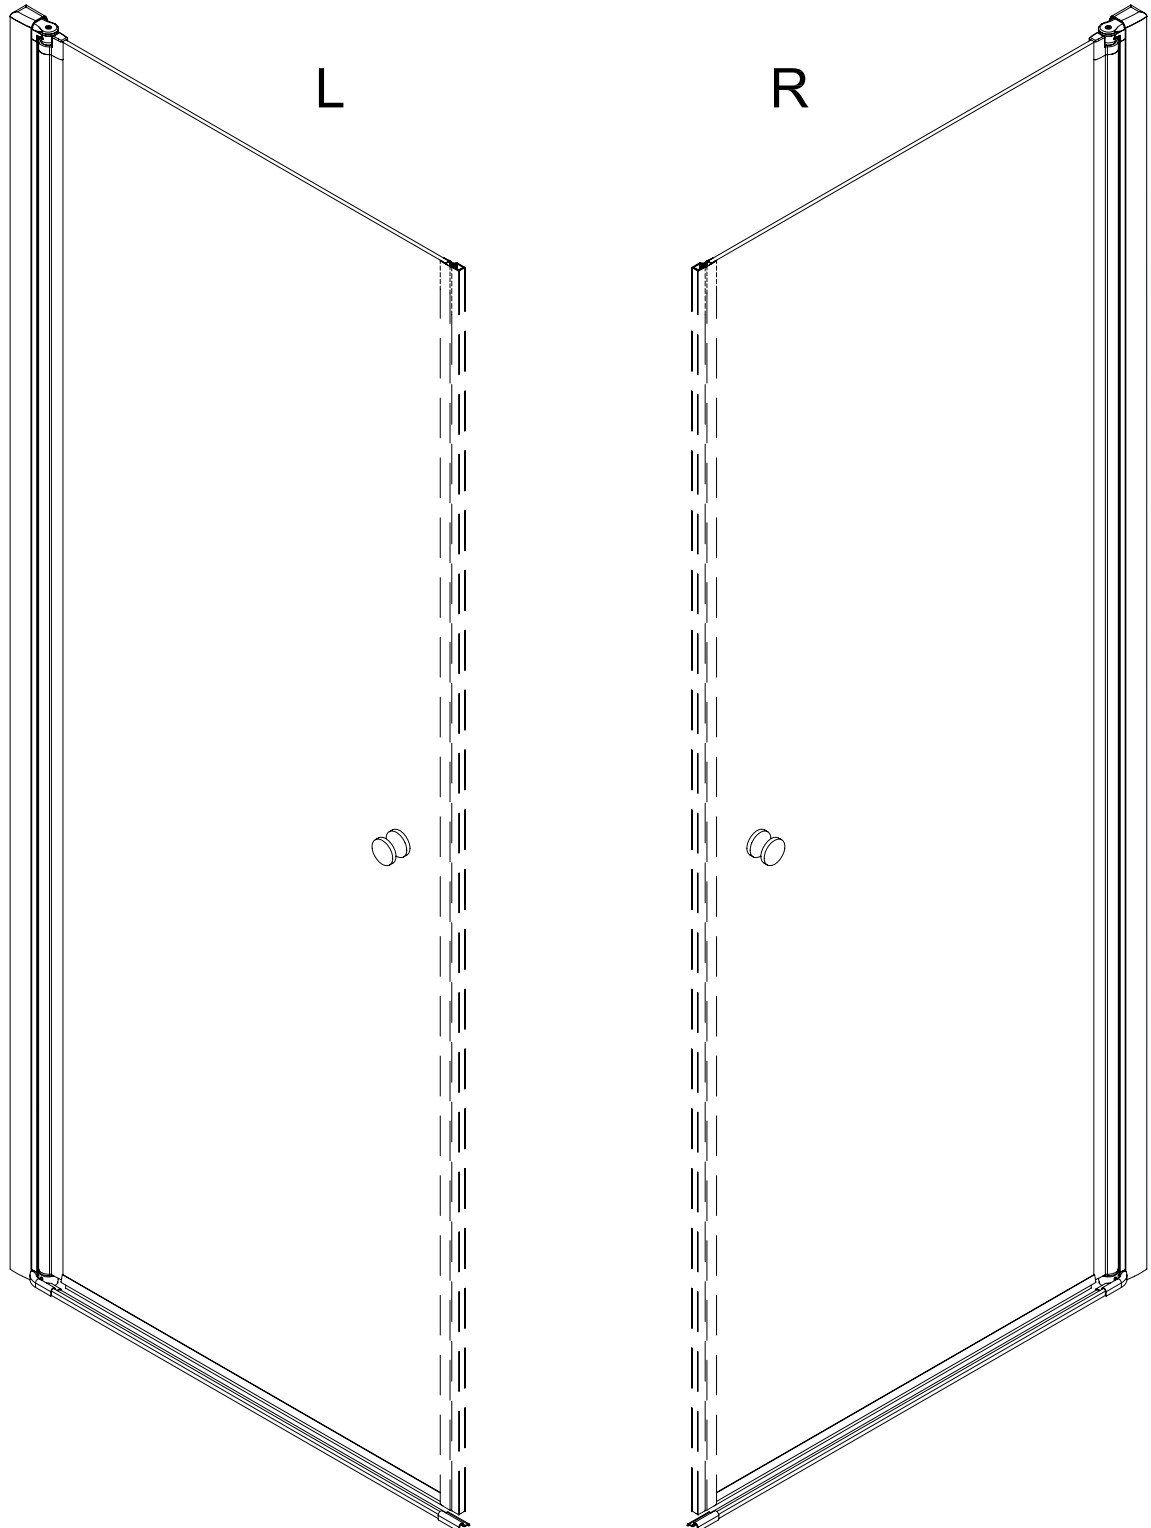

CEZARES®

pivot door

Installation instructions

(For ELENA-60/70/80/90)

ELENA-B-11

ELENA-A-1

ELENA-A-2

■ General Information

Note: Safety glass can not be re-worked.

■ Installation

Please read these instructions carefully before start of installation.

The wall post has up to 20mm of adjustment for out of true wall situations.

Ensure that the shower tray is fitted level and that after assembly of enclosure there is a full and continuous bead of sealant between the top of the shower tray and the title joint.