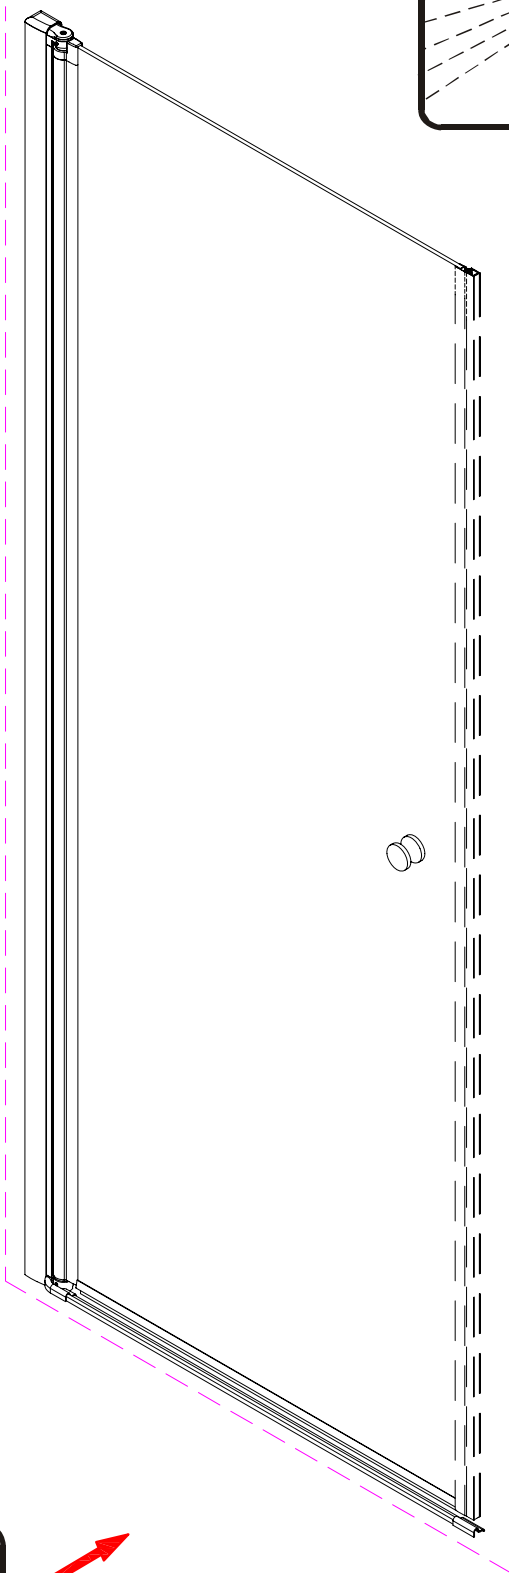

Note: Safety glass can not be re-worked.

■ Installation

Please read these instructions carefully before start of installation.

The wall post has up to 20mm of adjustment for out of true wall situations.

Ensure that the shower tray is fitted level and that after assembly of enclosure there is a full and continuous bead of sealant between the top of the shower tray and the title joint.

■ Shower Tray Installation

The shower tray must be sited against a structural wall.

Water proof walling or tiling should be fitted so that it sits on the top of the tray rim.

■ Aftercare Instructions

After use, your shower should be cleaned with soap and water. This is particularly important in hard water districts where insoluble lime salts may be deposited and allowed to build up. Cleaners of a gritty or abrasive nature should not be used. Care should be taken to avoid contact with strong chemicals such as organic solvents and strippers.

This product is heavy and will require two people to install.

Ø3mm

x 3
ST4X12

x 3
ST4X12

This product is heavy and will require two people to install.

This product is heavy and will require two people to install.

CEZARES®

Side panel

Installation instructions
(For VE)

This product is heavy and will require two people to install.

$C=538$ (ELENA-60)
 $C=638$ (ELENA-70)
 $C=738$ (ELENA-80)
 $C=838$ (ELENA-90)

This product is heavy and will require two people to install.