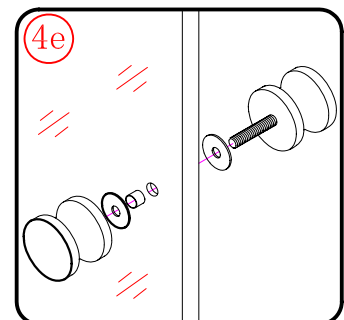

Note: Safety glass can not be re-worked.

■ Installation

Please read these instructions carefully before start of installation.

The wall post has up to 20mm of adjustment for out of true wall situations.

Ensure that the shower tray is fitted level and that after assembly of enclosure there is a full and continuous bead of sealant between the top of the shower tray and the title joint.

This product is heavy and will require two people to install.

Ø3mm

x 3
ST4X12

x 3
ST4X12

This product is heavy and will require two people to install.

This product is heavy and will require two people to install.

CEZARES®

Side panel

Installation instructions
(For VE)

This product is heavy and will require two people to install.

$C=538$ (ELENA-60)
 $C=638$ (ELENA-70)
 $C=738$ (ELENA-80)
 $C=838$ (ELENA-90)

This product is heavy and will require two people to install.