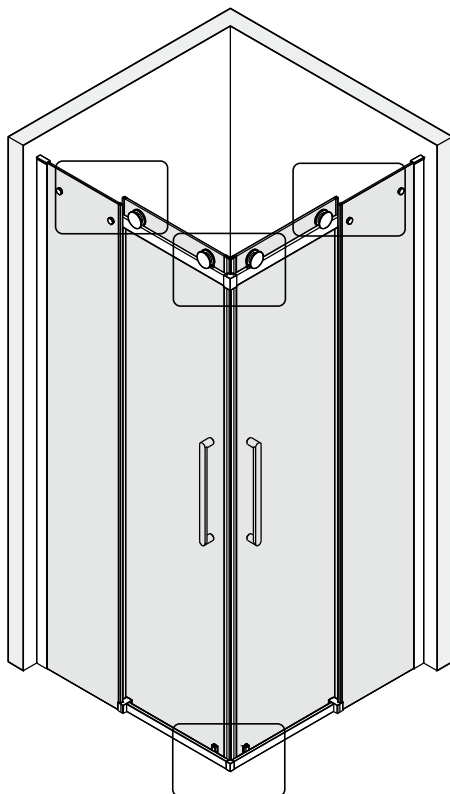

This product is heavy and will require two people to install.