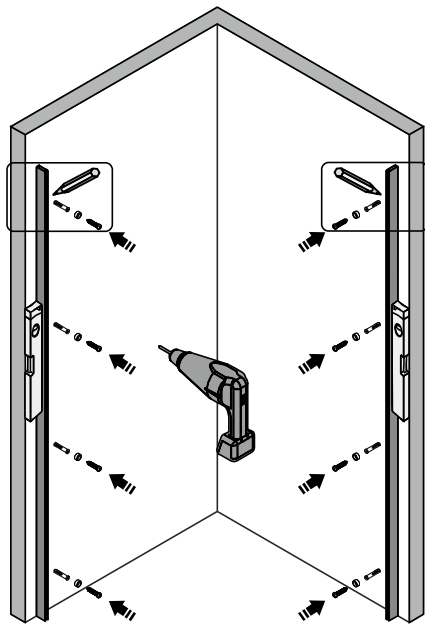

This product is heavy and will require two people to install.