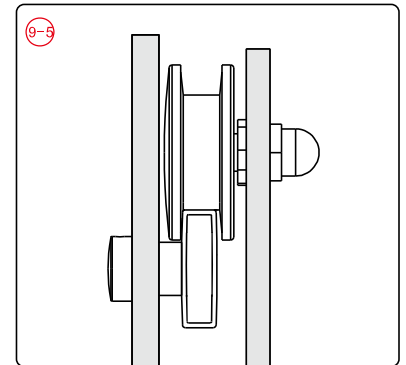

## ■ Installation

Please read these instructions carefully before start of installation.

The wall post has up to 20mm of adjustment for out of true wall situations.

**Ensure that the shower tray is fitted level and that after assembly of enclosure there is a full and continuous bead of sealant between the top of the shower tray and the title joint.**

21

21

35

This product is heavy and will require two people to install.

This product is heavy and will require two people to install.

This product is heavy and will require two people to install.

This product is heavy and will require two people to install.