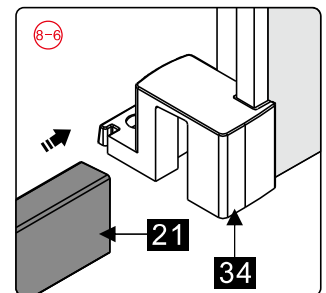

20

20

37

37

20

21

21

34

21

21

35

This product is heavy and will require two people to install.