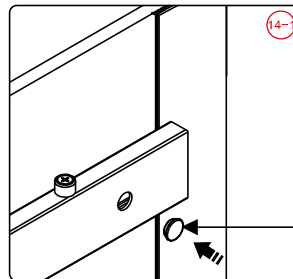

## ■ Installation

Please read these instructions carefully before start of installation.

The wall post has up to 20mm of adjustment for out of true wall situations.

**Ensure that the shower tray is fitted level and that after assembly of enclosure there is a full and continuous bead of sealant between the top of the shower tray and the title joint.**

21

21

35

This product is heavy and will require two people to install.

This product is heavy and will require two people to install.

This product is heavy and will require two people to install.

This product is heavy and will require two people to install.