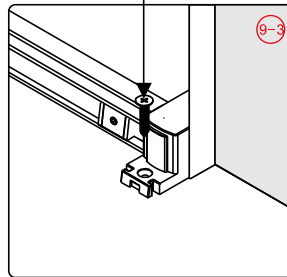

## ■ Installation

Please read these instructions carefully before start of installation.

The wall post has up to 20mm of adjustment for out of true wall situations.

**Ensure that the shower tray is fitted level and that after assembly of enclosure there is a full and continuous bead of sealant between the top of the shower tray and the title joint.**

21

21

35

This product is heavy and will require two people to install.

This product is heavy and will require two people to install.

This product is heavy and will require two people to install.

This product is heavy and will require two people to install.