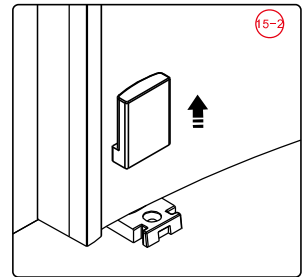

## ■ Installation

Please read these instructions carefully before start of installation.

The wall post has up to 20mm of adjustment for out of true wall situations.

**Ensure that the shower tray is fitted level and that after assembly of enclosure there is a full and continuous bead of sealant between the top of the shower tray and the title joint.**

21

21

35

This product is heavy and will require two people to install.

This product is heavy and will require two people to install.

This product is heavy and will require two people to install.

This product is heavy and will require two people to install.