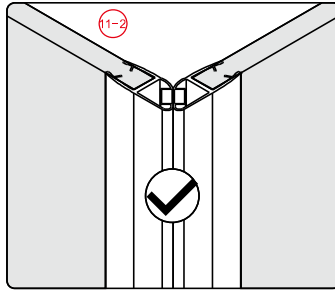

## ■ Installation

Please read these instructions carefully before start of installation.

The wall post has up to 20mm of adjustment for out of true wall situations.

**Ensure that the shower tray is fitted level and that after assembly of enclosure there is a full and continuous bead of sealant between the top of the shower tray and the title joint.**

21

21

35

This product is heavy and will require two people to install.

This product is heavy and will require two people to install.

This product is heavy and will require two people to install.

This product is heavy and will require two people to install.