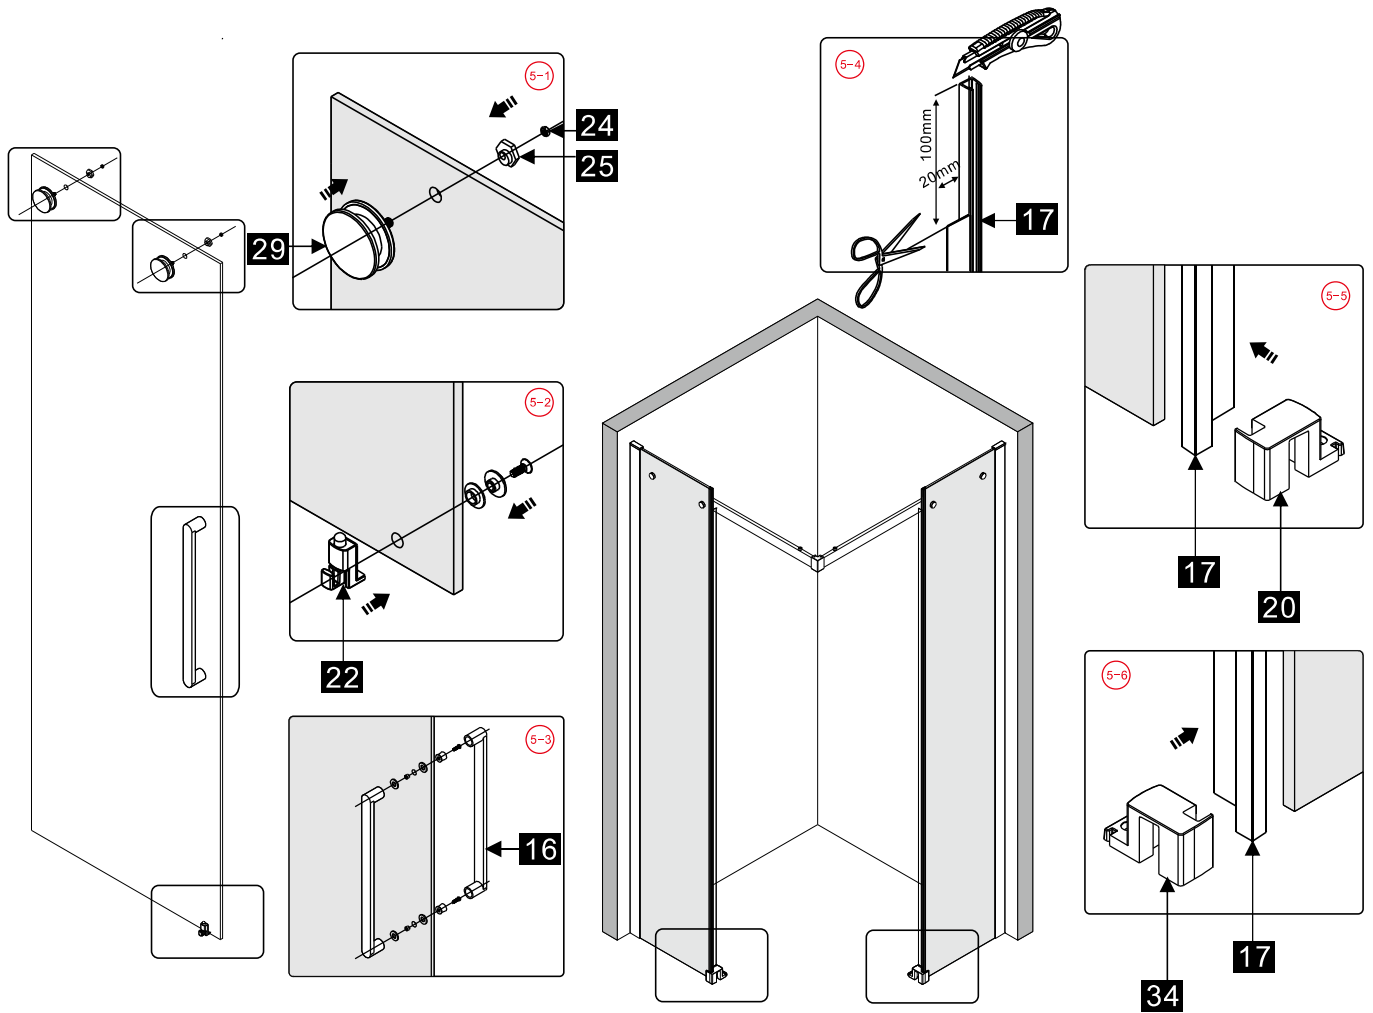

$X1 = X2$

This product is heavy and will require two people to install.