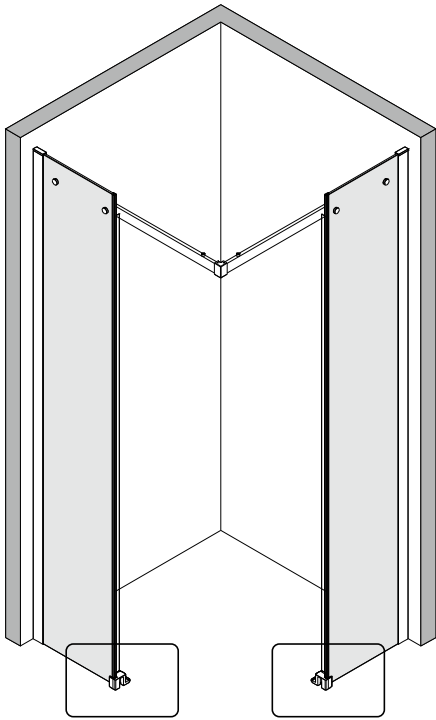

## ■ Installation

Please read these instructions carefully before start of installation.

The wall post has up to 20mm of adjustment for out of true wall situations.

**Ensure that the shower tray is fitted level and that after assembly of enclosure there is a full and continuous bead of sealant between the top of the shower tray and the title joint.**

## ■ Shower Tray Installation

The shower tray must be sited against a structural wall.

Water proof walling or tiling should be fitted so that it sits on the top of the tray rim.

This product is heavy and will require two people to install.

This product is heavy and will require two people to install.

This product is heavy and will require two people to install.

$X1 = X2$

This product is heavy and will require two people to install.