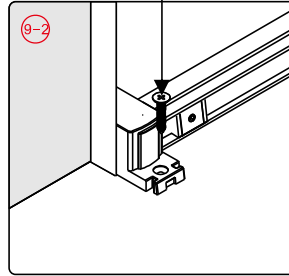

## ■ Installation

Please read these instructions carefully before start of installation.

The wall post has up to 20mm of adjustment for out of true wall situations.

**Ensure that the shower tray is fitted level and that after assembly of enclosure there is a full and continuous bead of sealant between the top of the shower tray and the title joint.**

21

21

35

This product is heavy and will require two people to install.

This product is heavy and will require two people to install.

This product is heavy and will require two people to install.

This product is heavy and will require two people to install.