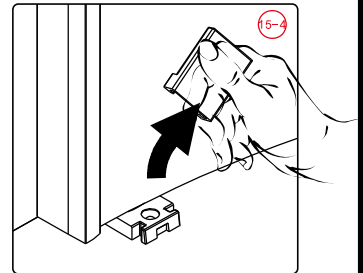

## ■ Installation

Please read these instructions carefully before start of installation.

The wall post has up to 20mm of adjustment for out of true wall situations.

**Ensure that the shower tray is fitted level and that after assembly of enclosure there is a full and continuous bead of sealant between the top of the shower tray and the title joint.**

21

21

35

This product is heavy and will require two people to install.

This product is heavy and will require two people to install.

This product is heavy and will require two people to install.

This product is heavy and will require two people to install.