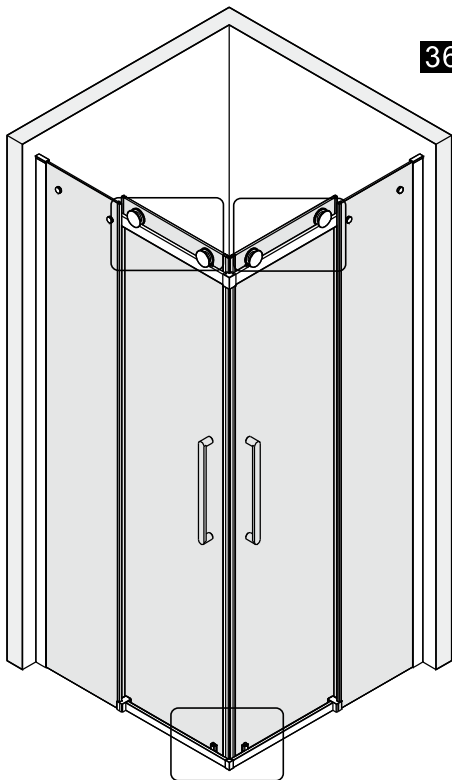

This product is heavy and will require two people to install.