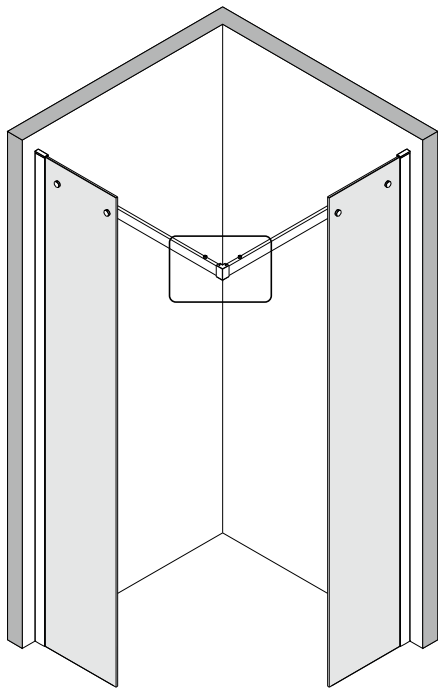

This product is heavy and will require two people to install.