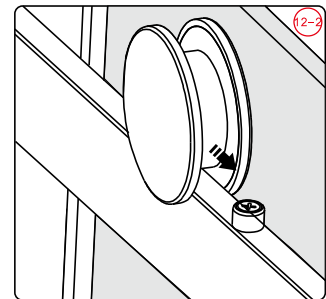

## ■ Installation

Please read these instructions carefully before start of installation.

The wall post has up to 20mm of adjustment for out of true wall situations.

**Ensure that the shower tray is fitted level and that after assembly of enclosure there is a full and continuous bead of sealant between the top of the shower tray and the title joint.**

21

21

35

This product is heavy and will require two people to install.

This product is heavy and will require two people to install.

This product is heavy and will require two people to install.

This product is heavy and will require two people to install.

This product is heavy and will require two people to install.