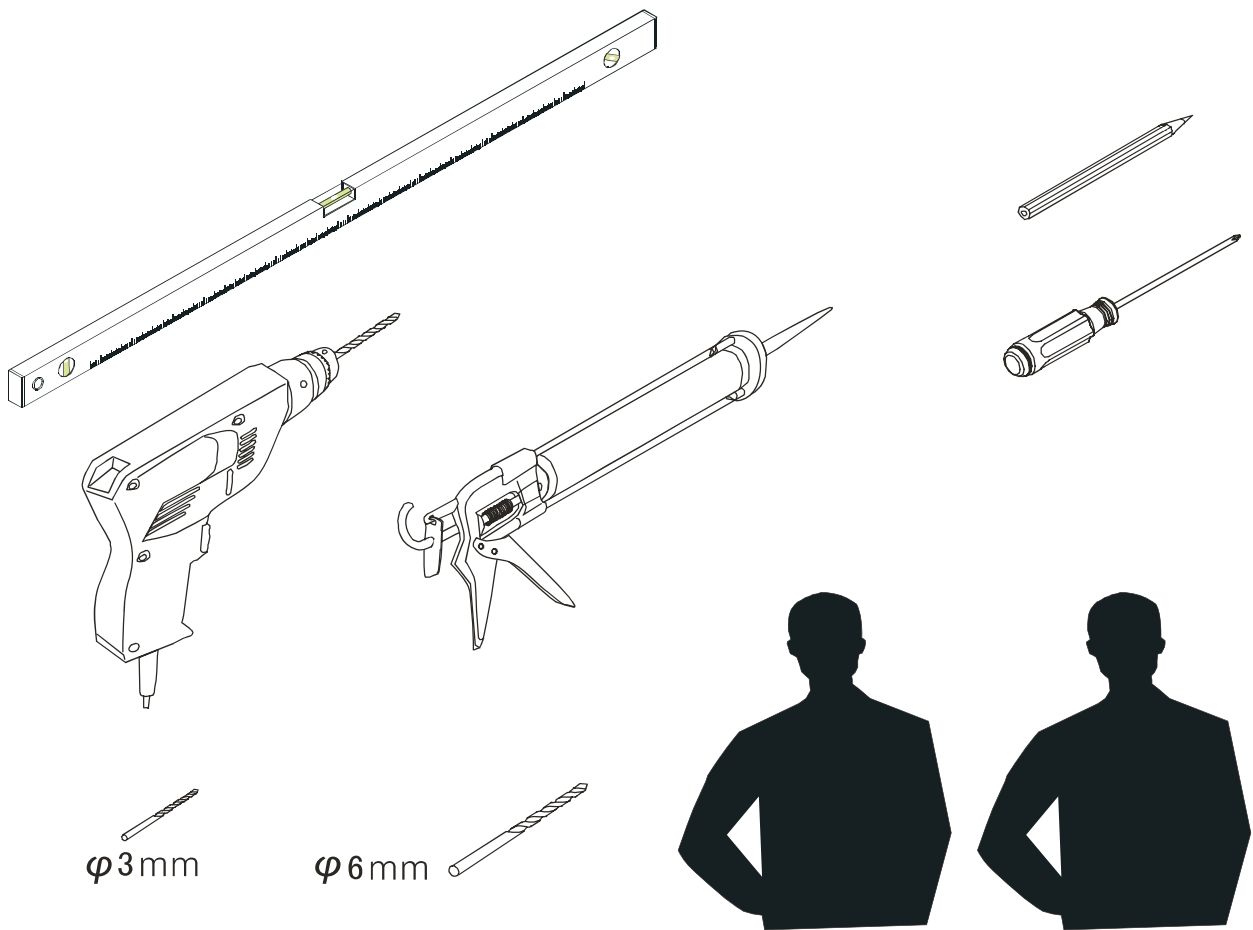

Note: Safety glass can not be re-worked.

■ Installation

Please read these instructions carefully before start of installation.

The wall post has up to 20mm of adjustment for out of true wall situations.

Ensure that the shower tray is fitted level and that after assembly of enclosure there is a full and continuous bead of sealant between the top of the shower tray and the title joint.

Special care should be taken when drilling walls to avoid hidden pipes or electrical cables.

Note: This product is heavy and will require two people to install.

Please remove protective film from aluminium profiles before installation.

■ Shower Tray Installation

The shower tray must be sited against a structural wall.

Water proof walling or tiling should be fitted so that it sits on the top of the tray rim.

■ Aftercare Instructions

After use, your shower should be cleaned with soap and water. This is particularly important in hard water districts where insoluble lime salts may be deposited and allowed to build up. Cleaners of a gritty or abrasive nature should not be used. Care should be taken to avoid contact with strong chemicals such as organic solvents and strippers.

Glass cleaners can be used but with caution, if in doubt contact the supplier of the cleaner in question.

Please keep these instructions for aftercare and customer service details.

Tools required

This product is heavy and will require two people to install.