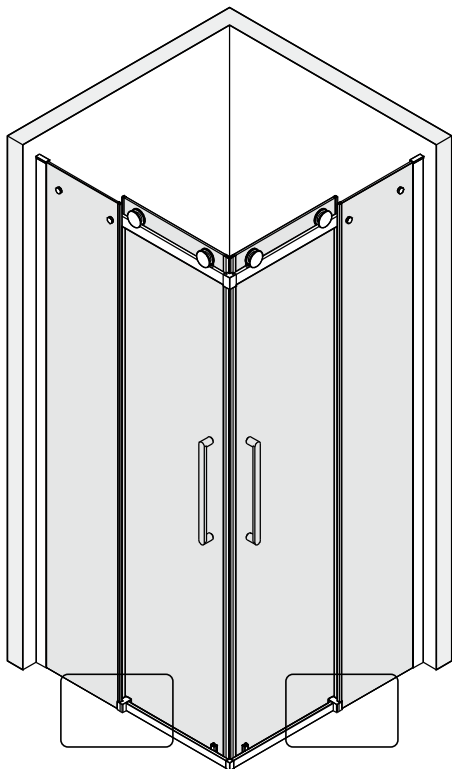

This product is heavy and will require two people to install.