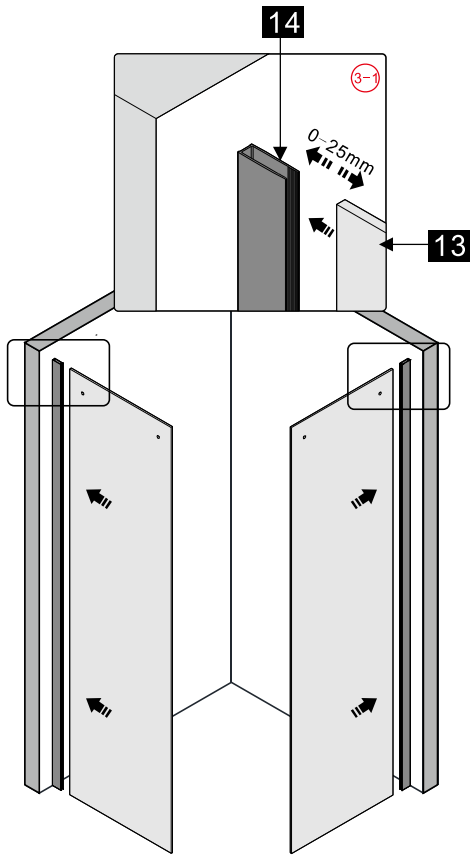

This product is heavy and will require two people to install.