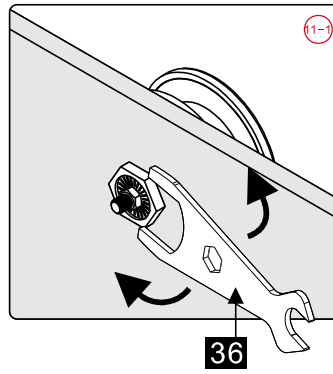

## ■ Installation

Please read these instructions carefully before start of installation.

The wall post has up to 20mm of adjustment for out of true wall situations.

**Ensure that the shower tray is fitted level and that after assembly of enclosure there is a full and continuous bead of sealant between the top of the shower tray and the title joint.**

21

21

35

This product is heavy and will require two people to install.

This product is heavy and will require two people to install.

This product is heavy and will require two people to install.

This product is heavy and will require two people to install.