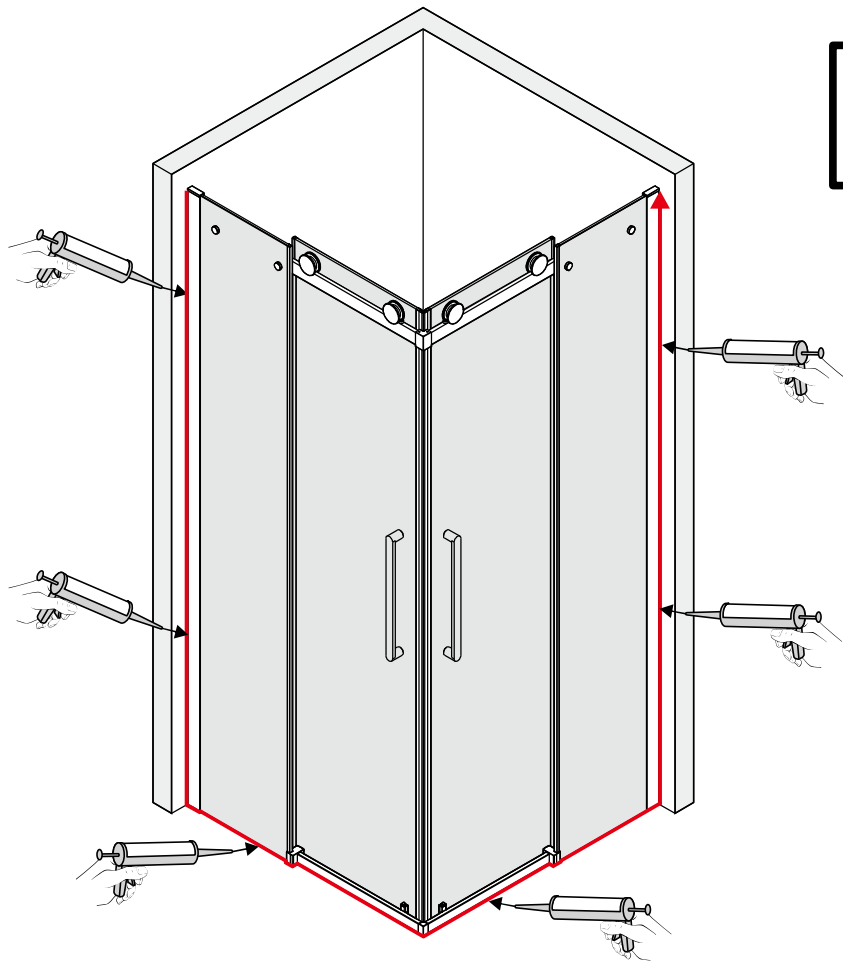

## ■ Installation

Please read these instructions carefully before start of installation.

The wall post has up to 20mm of adjustment for out of true wall situations.

**Ensure that the shower tray is fitted level and that after assembly of enclosure there is a full and continuous bead of sealant between the top of the shower tray and the title joint.**

## ■ Shower Tray Installation

The shower tray must be sited against a structural wall.

Water proof walling or tiling should be fitted so that it sits on the top of the tray rim.

21

21

35

This product is heavy and will require two people to install.

This product is heavy and will require two people to install.

This product is heavy and will require two people to install.

This product is heavy and will require two people to install.