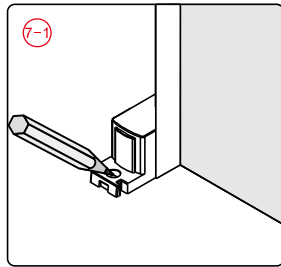

## ■ Installation

Please read these instructions carefully before start of installation.

The wall post has up to 20mm of adjustment for out of true wall situations.

**Ensure that the shower tray is fitted level and that after assembly of enclosure there is a full and continuous bead of sealant between the top of the shower tray and the title joint.**

## Tools required

This product is heavy and will require two people to install.

- |        |                 |       |       |       |       |                 |       |       |       |                |              |                |
|--------|-----------------|-------|-------|-------|-------|-----------------|-------|-------|-------|----------------|--------------|----------------|
| ① x 4  | ② x 4<br>M5X20  | ③ x 4 | ④ x 2 | ⑤ x 4 | ⑥ x 4 | ⑦ x 4           | ⑧ x 4 | ⑨ x 4 | ⑩ x 1 | ⑪ x 8          | ⑫ x 2        | ⑬ x 2          |
| ⑭ x 2  | ⑮ x 8<br>ST4X40 | ⑯ x 2 | ⑰ x 2 | ⑱ x 4 | ⑲ x 2 | ⑳ x 1           | ㉑ x 2 | ㉒ x 2 | ㉓ x 4 | ㉔ x 4          | ㉕ x 4        | ㉖ x 4<br>M5X20 |
| ㉗ x 2  | ㉘ x 2           | ㉙ x 4 | ㉚ x 1 | ㉛ x 2 | ㉜ x 2 | ㉝ x 2<br>ST4X30 | ㉞ x 1 | ㉟ x 1 | ㊱ x 2 | ㊲ x 1<br>2.5mm | ㊳ x 1<br>3mm | ㊴ x 1          |
| ㊵ x 10 |                 |       |       |       |       |                 |       |       |       |                |              |                |

This product is heavy and will require two people to install.

This product is heavy and will require two people to install.

This product is heavy and will require two people to install.

$X1 = X2$

This product is heavy and will require two people to install.