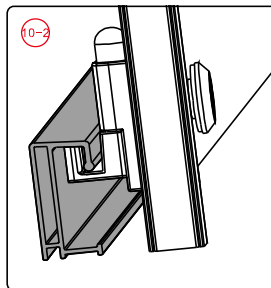

## ■ Installation

Please read these instructions carefully before start of installation.

The wall post has up to 20mm of adjustment for out of true wall situations.

**Ensure that the shower tray is fitted level and that after assembly of enclosure there is a full and continuous bead of sealant between the top of the shower tray and the title joint.**

21

21

35

This product is heavy and will require two people to install.

This product is heavy and will require two people to install.

This product is heavy and will require two people to install.

This product is heavy and will require two people to install.