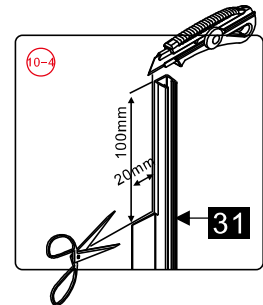

## ■ Installation

Please read these instructions carefully before start of installation.

The wall post has up to 20mm of adjustment for out of true wall situations.

**Ensure that the shower tray is fitted level and that after assembly of enclosure there is a full and continuous bead of sealant between the top of the shower tray and the title joint.**

## Tools required

This product is heavy and will require two people to install.

- |        |                 |       |       |       |       |                 |       |       |       |                |              |                |
|--------|-----------------|-------|-------|-------|-------|-----------------|-------|-------|-------|----------------|--------------|----------------|
| ① x 4  | ② x 4<br>M5X20  | ③ x 4 | ④ x 2 | ⑤ x 4 | ⑥ x 4 | ⑦ x 4           | ⑧ x 4 | ⑨ x 4 | ⑩ x 1 | ⑪ x 8          | ⑫ x 2        | ⑬ x 2          |
| ⑭ x 2  | ⑮ x 8<br>ST4X40 | ⑯ x 2 | ⑰ x 2 | ⑱ x 4 | ⑲ x 2 | ⑳ x 1           | ㉑ x 2 | ㉒ x 2 | ㉓ x 4 | ㉔ x 4          | ㉕ x 4        | ㉖ x 4<br>M5X20 |
| ㉗ x 2  | ㉘ x 2           | ㉙ x 4 | ㉚ x 1 | ㉛ x 2 | ㉜ x 2 | ㉝ x 2<br>ST4X30 | ㉞ x 1 | ㉟ x 1 | ㊱ x 2 | ㊲ x 1<br>2.5mm | ㊳ x 1<br>3mm | ㊴ x 1          |
| ㊵ x 10 |                 |       |       |       |       |                 |       |       |       |                |              |                |

21

21

35

This product is heavy and will require two people to install.

This product is heavy and will require two people to install.

This product is heavy and will require two people to install.

This product is heavy and will require two people to install.