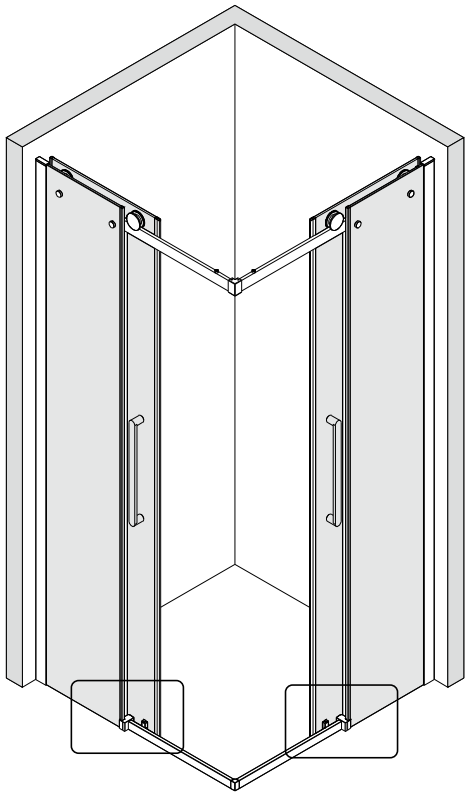

## ■ Installation

Please read these instructions carefully before start of installation.

The wall post has up to 20mm of adjustment for out of true wall situations.

**Ensure that the shower tray is fitted level and that after assembly of enclosure there is a full and continuous bead of sealant between the top of the shower tray and the title joint.**

## ■ Shower Tray Installation

The shower tray must be sited against a structural wall.

Water proof walling or tiling should be fitted so that it sits on the top of the tray rim.

21

21

35

This product is heavy and will require two people to install.

This product is heavy and will require two people to install.

This product is heavy and will require two people to install.

This product is heavy and will require two people to install.