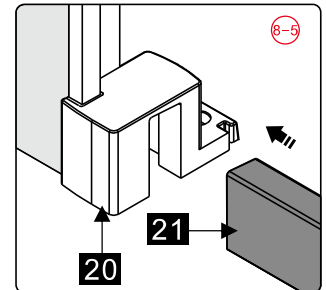

20

20

37

37

20

21

21

34

21

21

35

This product is heavy and will require two people to install.