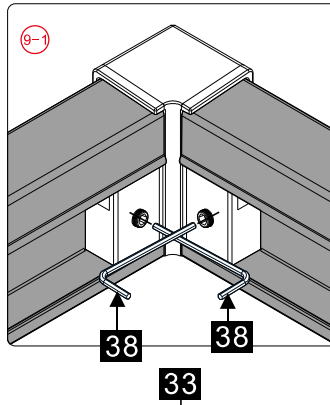

## ■ Installation

Please read these instructions carefully before start of installation.

The wall post has up to 20mm of adjustment for out of true wall situations.

**Ensure that the shower tray is fitted level and that after assembly of enclosure there is a full and continuous bead of sealant between the top of the shower tray and the title joint.**

21

21

35

This product is heavy and will require two people to install.

This product is heavy and will require two people to install.

This product is heavy and will require two people to install.

This product is heavy and will require two people to install.