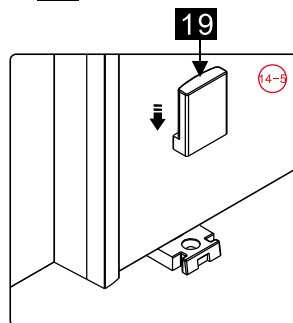

## ■ Installation

Please read these instructions carefully before start of installation.

The wall post has up to 20mm of adjustment for out of true wall situations.

**Ensure that the shower tray is fitted level and that after assembly of enclosure there is a full and continuous bead of sealant between the top of the shower tray and the title joint.**

21

21

35

This product is heavy and will require two people to install.

This product is heavy and will require two people to install.

This product is heavy and will require two people to install.

This product is heavy and will require two people to install.