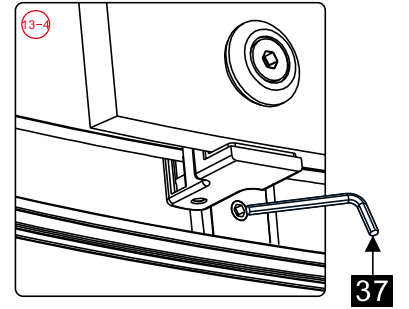

## ■ Installation

Please read these instructions carefully before start of installation.

The wall post has up to 20mm of adjustment for out of true wall situations.

**Ensure that the shower tray is fitted level and that after assembly of enclosure there is a full and continuous bead of sealant between the top of the shower tray and the title joint.**

21

21

35

This product is heavy and will require two people to install.

This product is heavy and will require two people to install.

This product is heavy and will require two people to install.

This product is heavy and will require two people to install.