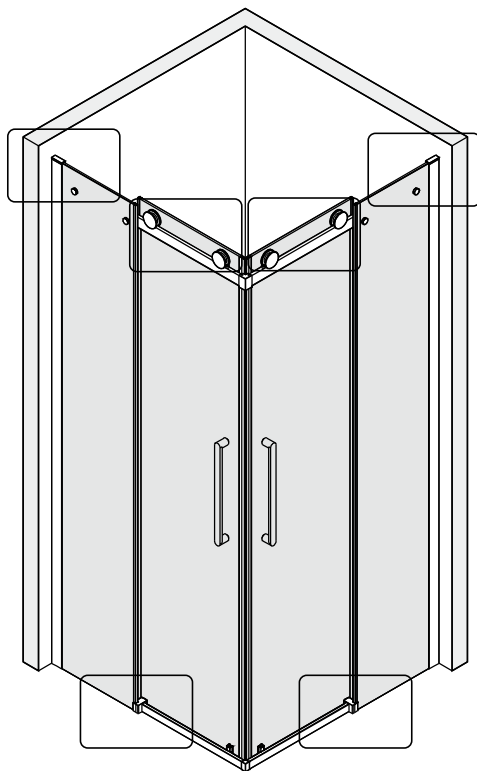

This product is heavy and will require two people to install.