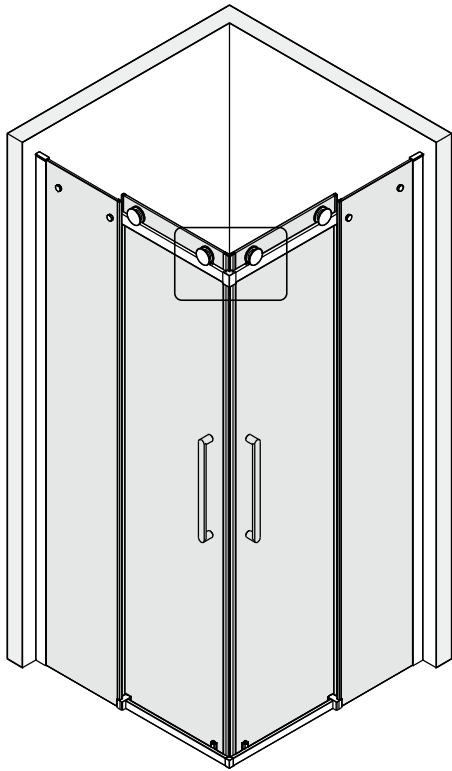

This product is heavy and will require two people to install.