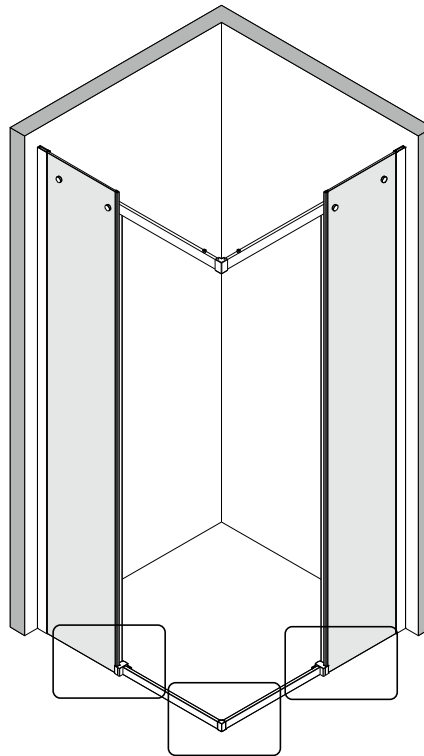

## ■ Installation

Please read these instructions carefully before start of installation.

The wall post has up to 20mm of adjustment for out of true wall situations.

**Ensure that the shower tray is fitted level and that after assembly of enclosure there is a full and continuous bead of sealant between the top of the shower tray and the title joint.**

## ■ Shower Tray Installation

The shower tray must be sited against a structural wall.

Water proof walling or tiling should be fitted so that it sits on the top of the tray rim.

20

20

37

37

20

21

21

34