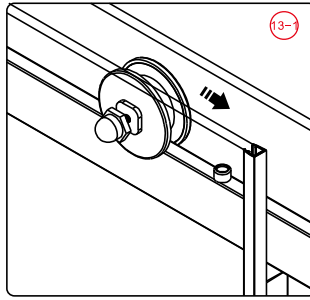

## ■ Installation

Please read these instructions carefully before start of installation.

The wall post has up to 20mm of adjustment for out of true wall situations.

**Ensure that the shower tray is fitted level and that after assembly of enclosure there is a full and continuous bead of sealant between the top of the shower tray and the title joint.**

21

21

35

This product is heavy and will require two people to install.

This product is heavy and will require two people to install.

This product is heavy and will require two people to install.

This product is heavy and will require two people to install.