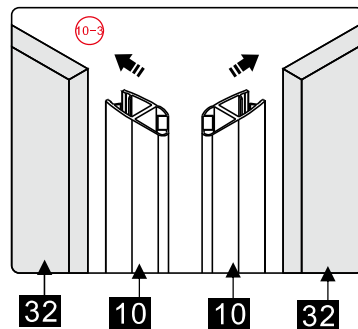

## ■ Installation

Please read these instructions carefully before start of installation.

The wall post has up to 20mm of adjustment for out of true wall situations.

**Ensure that the shower tray is fitted level and that after assembly of enclosure there is a full and continuous bead of sealant between the top of the shower tray and the title joint.**

21

21

35

This product is heavy and will require two people to install.

This product is heavy and will require two people to install.

This product is heavy and will require two people to install.

This product is heavy and will require two people to install.