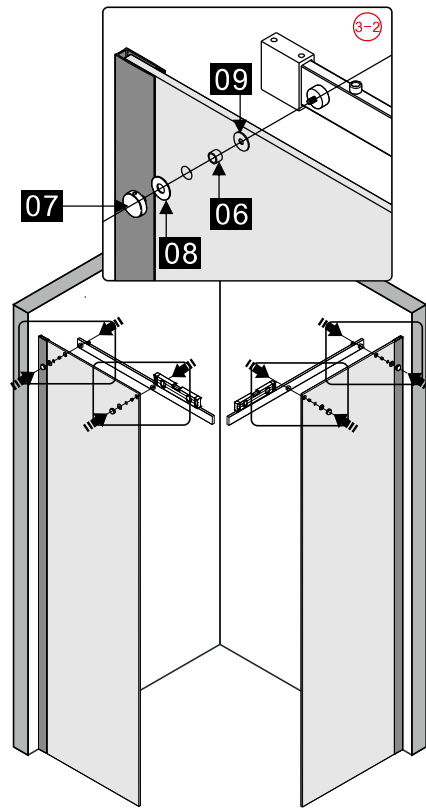

This product is heavy and will require two people to install.