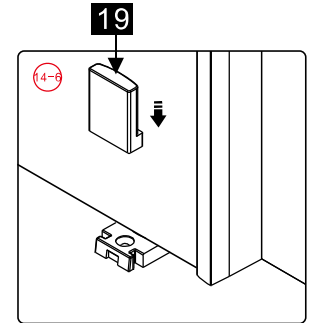

## ■ Installation

Please read these instructions carefully before start of installation.

The wall post has up to 20mm of adjustment for out of true wall situations.

**Ensure that the shower tray is fitted level and that after assembly of enclosure there is a full and continuous bead of sealant between the top of the shower tray and the title joint.**

21

21

35

This product is heavy and will require two people to install.

This product is heavy and will require two people to install.

This product is heavy and will require two people to install.

This product is heavy and will require two people to install.