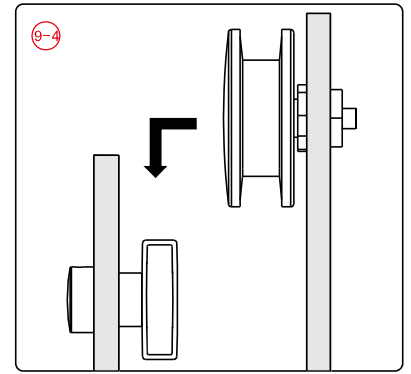

## ■ Installation

Please read these instructions carefully before start of installation.

The wall post has up to 20mm of adjustment for out of true wall situations.

**Ensure that the shower tray is fitted level and that after assembly of enclosure there is a full and continuous bead of sealant between the top of the shower tray and the title joint.**

21

21

35

This product is heavy and will require two people to install.

This product is heavy and will require two people to install.

This product is heavy and will require two people to install.

This product is heavy and will require two people to install.