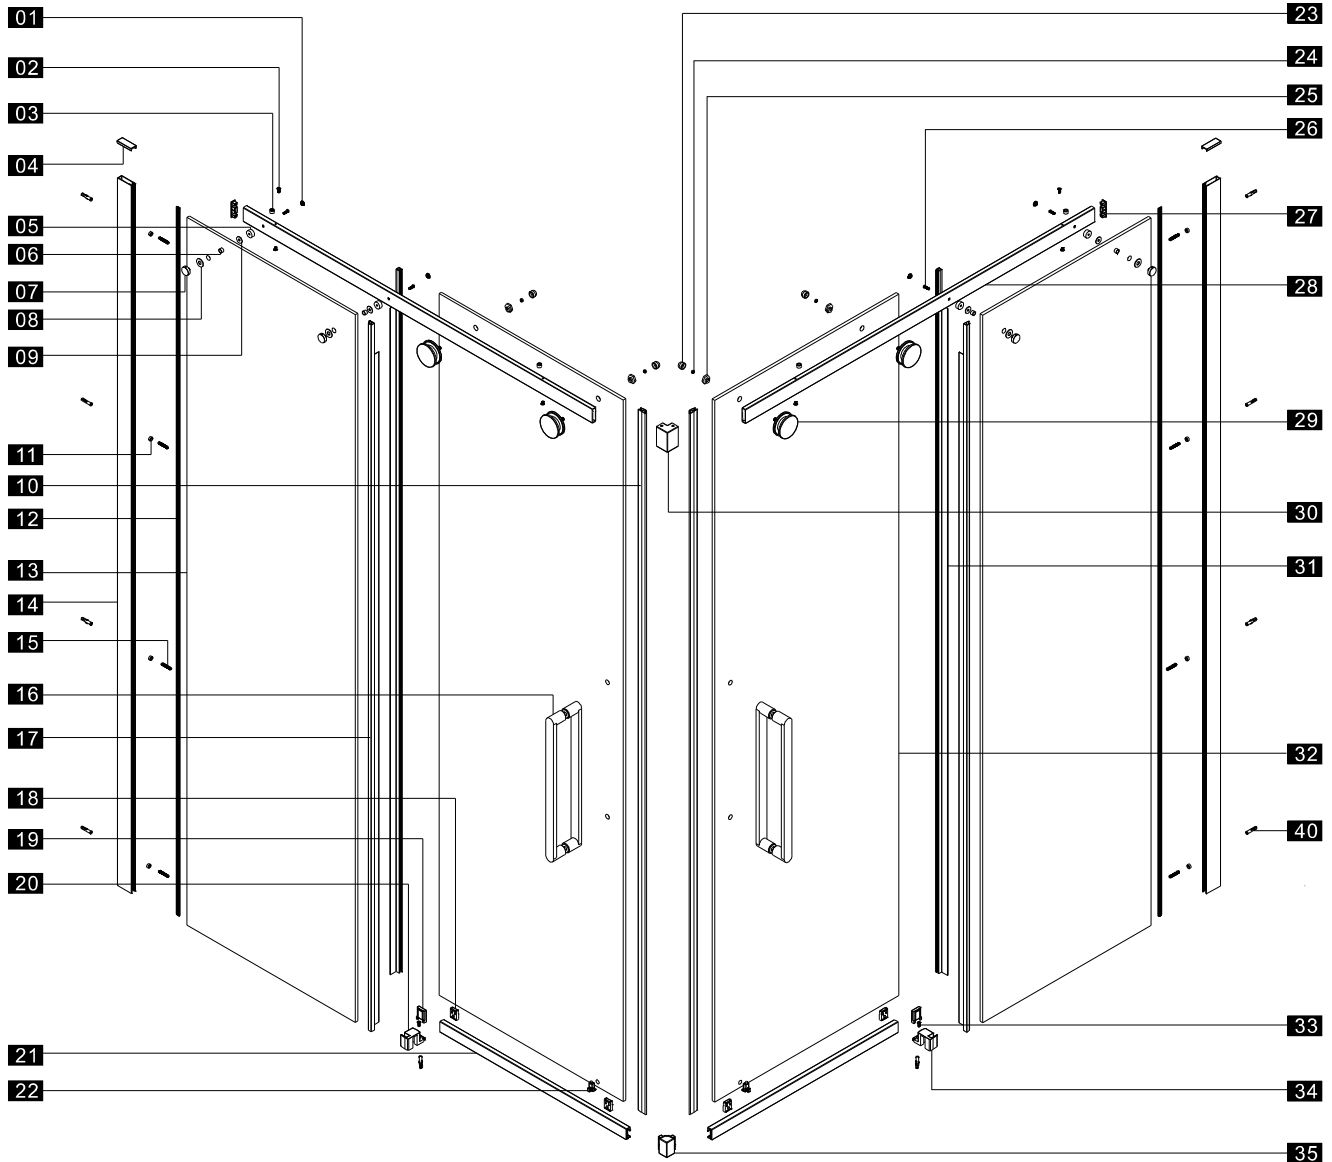

① x 4	② x 4 M5X20	③ x 4	④ x 2	⑤ x 4	⑥ x 4	⑦ x 4	⑧ x 4	⑨ x 4	⑩ x 1	⑪ x 8	⑫ x 2	⑬ x 2
⑭ x 2	⑮ x 8 ST4X40	⑯ x 2	⑰ x 2	⑱ x 4	⑲ x 2	⑳ x 1	㉑ x 2	㉒ x 2	㉓ x 4	㉔ x 4	㉕ x 4	㉖ x 4 M5X20
㉗ x 2	㉘ x 2	㉙ x 4	㉚ x 1	㉛ x 2	㉜ x 2	㉝ x 2 ST4X30	㉞ x 1	㉟ x 1	㊱ x 2	㊲ x 1 2.5mm	㊳ x 1 3mm	㊴ x 1
㊵ x 10												

This product is heavy and will require two people to install.