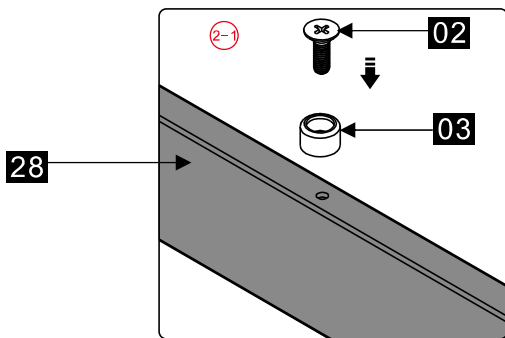

This product is heavy and will require two people to install.