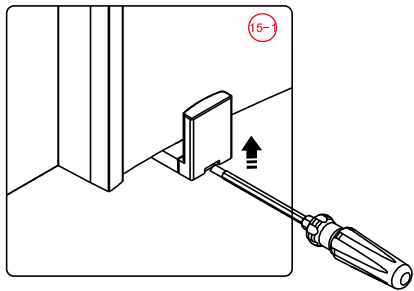

## ■ Installation

Please read these instructions carefully before start of installation.

The wall post has up to 20mm of adjustment for out of true wall situations.

**Ensure that the shower tray is fitted level and that after assembly of enclosure there is a full and continuous bead of sealant between the top of the shower tray and the title joint.**

21

21

35

This product is heavy and will require two people to install.

This product is heavy and will require two people to install.

This product is heavy and will require two people to install.

This product is heavy and will require two people to install.