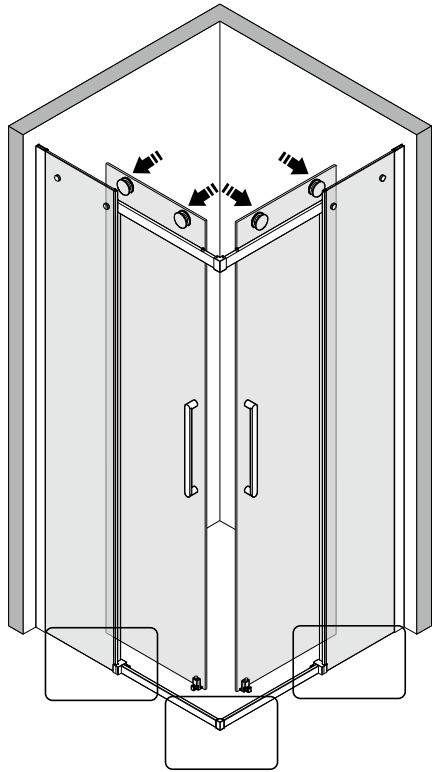

## ■ Installation

Please read these instructions carefully before start of installation.

The wall post has up to 20mm of adjustment for out of true wall situations.

**Ensure that the shower tray is fitted level and that after assembly of enclosure there is a full and continuous bead of sealant between the top of the shower tray and the title joint.**

## ■ Shower Tray Installation

The shower tray must be sited against a structural wall.

Water proof walling or tiling should be fitted so that it sits on the top of the tray rim.

21

21

35

This product is heavy and will require two people to install.

This product is heavy and will require two people to install.

This product is heavy and will require two people to install.

This product is heavy and will require two people to install.