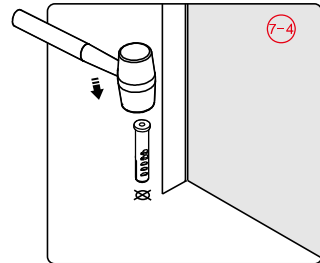

20

20

37

37

20

21

21

34

21

21

35

This product is heavy and will require two people to install.