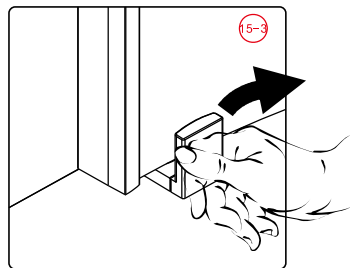

## ■ Installation

Please read these instructions carefully before start of installation.

The wall post has up to 20mm of adjustment for out of true wall situations.

**Ensure that the shower tray is fitted level and that after assembly of enclosure there is a full and continuous bead of sealant between the top of the shower tray and the title joint.**

21

21

35

This product is heavy and will require two people to install.

This product is heavy and will require two people to install.

This product is heavy and will require two people to install.

This product is heavy and will require two people to install.