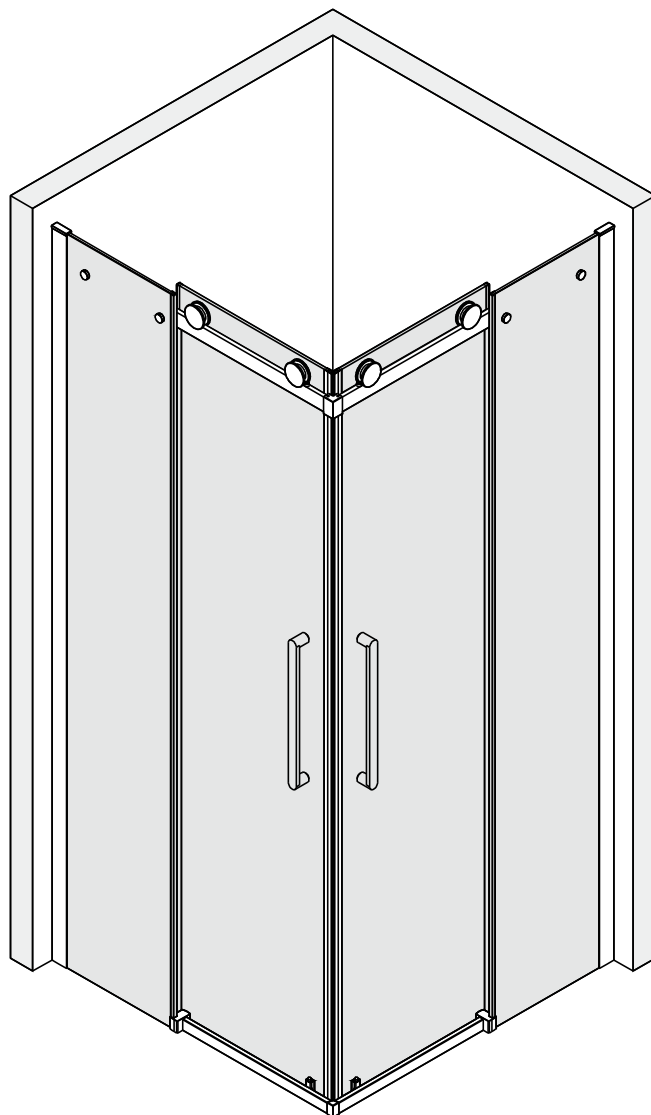

CEZARES®

Installation instructions

(STYLUS-M-A-2-90-C-Cr)

## ■ Installation

Please read these instructions carefully before start of installation.

The wall post has up to 20mm of adjustment for out of true wall situations.

**Ensure that the shower tray is fitted level and that after assembly of enclosure there is a full and continuous bead of sealant between the top of the shower tray and the title joint.**

## ■ Shower Tray Installation

The shower tray must be sited against a structural wall.

Water proof walling or tiling should be fitted so that it sits on the top of the tray rim.