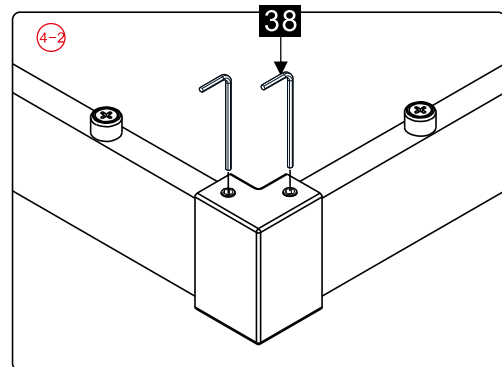

This product is heavy and will require two people to install.