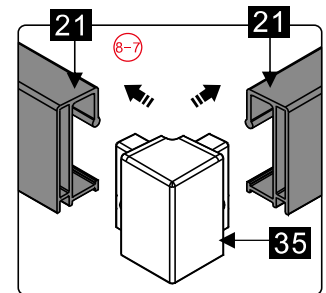

21

21

35

This product is heavy and will require two people to install.