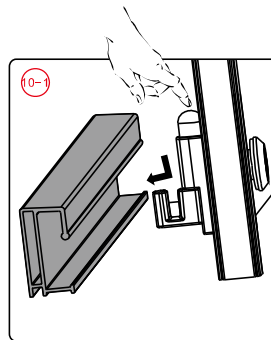

## ■ Installation

Please read these instructions carefully before start of installation.

The wall post has up to 20mm of adjustment for out of true wall situations.

**Ensure that the shower tray is fitted level and that after assembly of enclosure there is a full and continuous bead of sealant between the top of the shower tray and the title joint.**

21

21

35

This product is heavy and will require two people to install.

This product is heavy and will require two people to install.

This product is heavy and will require two people to install.

This product is heavy and will require two people to install.