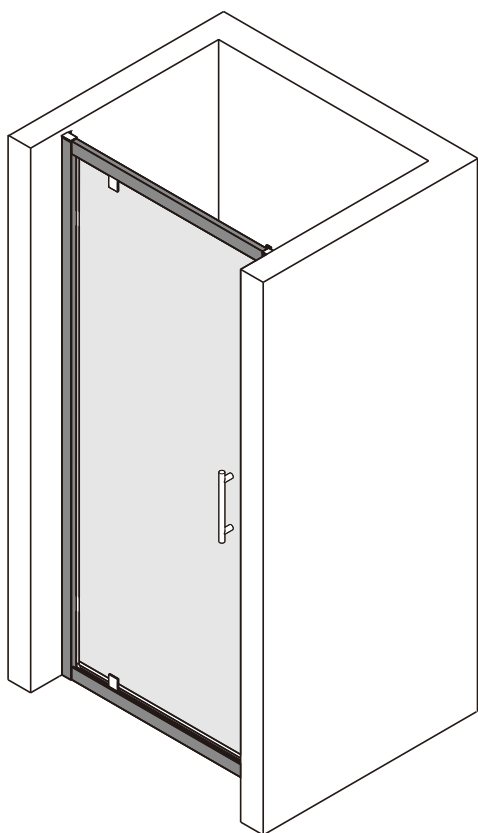

Installation instructions

(ECO-BA-1)

(ECO-BA-1+ECO-FIX)

## ■ Installation

Please read these instructions carefully before start of installation.

The wall post has up to 20mm of adjustment for out of true wall situations.

**Ensure that the shower tray is fitted level and that after assembly of enclosure there is a full and continuous bead of sealant between the top of the shower tray and the title joint.**

## ■ Shower Tray Installation

The shower tray must be sited against a structural wall.

Water proof walling or tiling should be fitted so that it sits on the top of the tray rim.