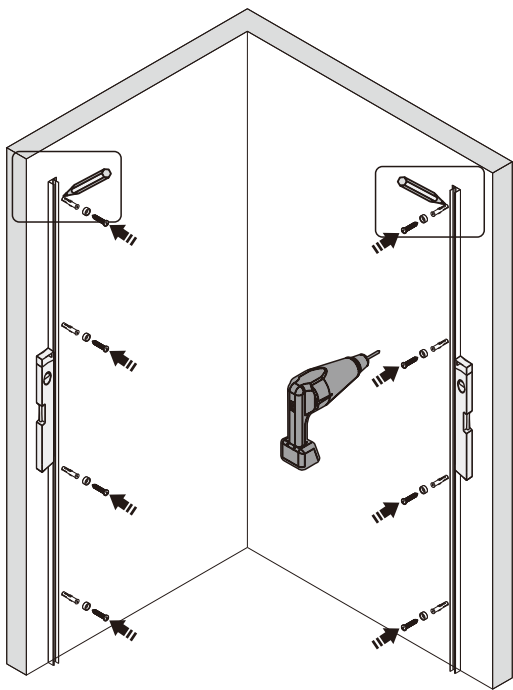

## ■ Installation

Please read these instructions carefully before start of installation.

The wall post has up to 20mm of adjustment for out of true wall situations.

**Ensure that the shower tray is fitted level and that after assembly of enclosure there is a full and continuous bead of sealant between the top of the shower tray and the title joint.**

## ■ Shower Tray Installation

The shower tray must be sited against a structural wall.

Water proof walling or tiling should be fitted so that it sits on the top of the tray rim.

CEZARES®

Installation instructions

(ECO-FIX)

- Ø2x1
- Ø3x3
- Ø4x1
- Ø5x3  
ST4X10
- Ø6x3
- Ø7x1

This product is heavy and will require two people to install.

14

This product is heavy and will require two people to install.

This product is heavy and will require two people to install.

This product is heavy and will require two people to install.

16

15

07

This product is heavy and will require two people to install.

This product is heavy and will require two people to install.