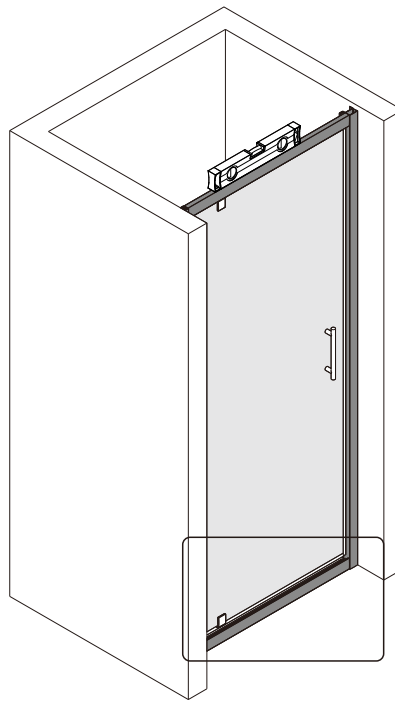

26

07

This product is heavy and will require two people to install.