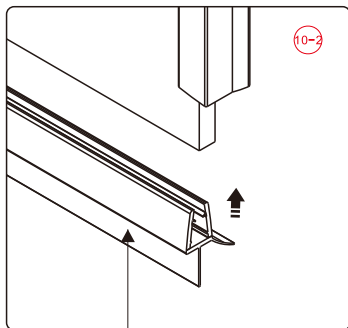

7

16

15

This product is heavy and will require two people to install.