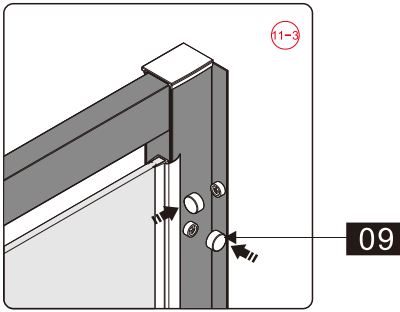

This product is heavy and will require two people to install.