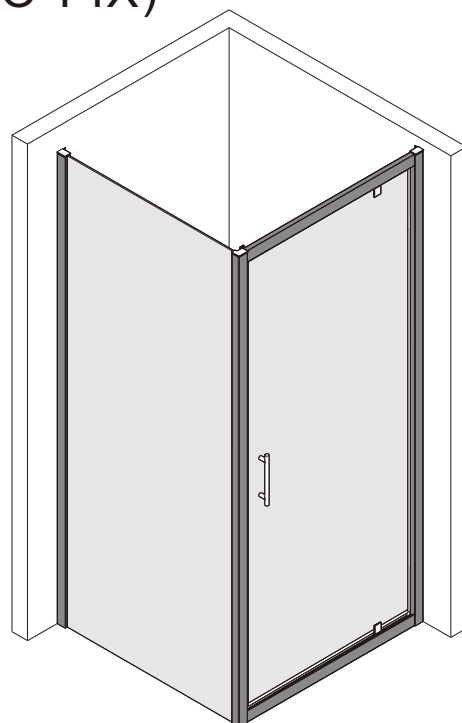

Installation instructions

(ECO-BA-1)

(ECO-BA-1+ECO-FIX)

## ■ Installation

Please read these instructions carefully before start of installation.

The wall post has up to 20mm of adjustment for out of true wall situations.

**Ensure that the shower tray is fitted level and that after assembly of enclosure there is a full and continuous bead of sealant between the top of the shower tray and the title joint.**

## ■ Shower Tray Installation

The shower tray must be sited against a structural wall.

Water proof walling or tiling should be fitted so that it sits on the top of the tray rim.