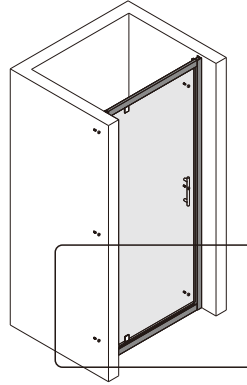

## ■ Installation

Please read these instructions carefully before start of installation.

The wall post has up to 20mm of adjustment for out of true wall situations.

**Ensure that the shower tray is fitted level and that after assembly of enclosure there is a full and continuous bead of sealant between the top of the shower tray and the title joint.**

## ■ Shower Tray Installation

The shower tray must be sited against a structural wall.

Water proof walling or tiling should be fitted so that it sits on the top of the tray rim.

26

07

This product is heavy and will require two people to install.

7

16

15

This product is heavy and will require two people to install.

This product is heavy and will require two people to install.