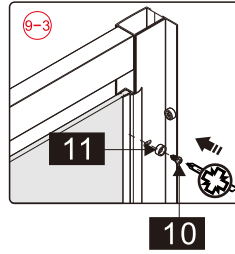

26

07

This product is heavy and will require two people to install.

7

16

15

This product is heavy and will require two people to install.

This product is heavy and will require two people to install.

CEZARES®

Installation instructions

(ECO-FIX)

- Ø2x1
- Ø3x3
- Ø4x1
- Ø5x3  
ST4X10
- Ø6x3
- Ø7x1

This product is heavy and will require two people to install.

14

This product is heavy and will require two people to install.