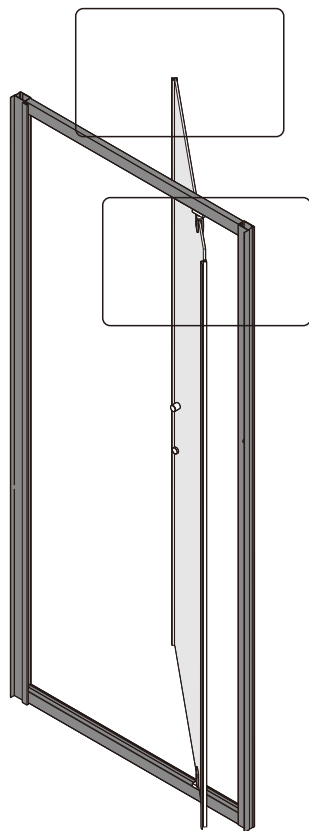

## ■ Installation

Please read these instructions carefully before start of installation.

The wall post has up to 20mm of adjustment for out of true wall situations.

**Ensure that the shower tray is fitted level and that after assembly of enclosure there is a full and continuous bead of sealant between the top of the shower tray and the title joint.**

## ■ Shower Tray Installation

The shower tray must be sited against a structural wall.

Water proof walling or tiling should be fitted so that it sits on the top of the tray rim.

## Tools required

This product is heavy and will require two people to install.

- |      |                |                 |             |                |      |      |      |       |                |       |                |      |
|------|----------------|-----------------|-------------|----------------|------|------|------|-------|----------------|-------|----------------|------|
| ①x 1 | ②x 8<br>ST4X30 | ③x 1            | ④x 2        | ⑤x 2           | ⑥x 1 | ⑦x 1 | ⑧x 1 | ⑨x 14 | ⑩x 6<br>ST4X10 | ⑪x 14 | ⑫x 8<br>ST4X35 | ⑬x 1 |
| ⑭x 8 | ⑮x 1           | ⑯x 1            | ⑰x 2        | ⑱x 2           | ⑲x 2 | ⑳x 2 | ㉑x 2 | ㉒x 2  | ㉓x 2           | ㉔x 2  | ㉕x 1           | ㉖x 1 |
| ㉗x 1 | ㉘x 1           | ㉙x 1<br>φ 2.8mm | ㉚x 1<br>4mm | ㉛x 4<br>ST4X20 |      |      |      |       |                |       |                |      |

This product is heavy and will require two people to install.

This product is heavy and will require two people to install.

This product is heavy and will require two people to install.

This product is heavy and will require two people to install.