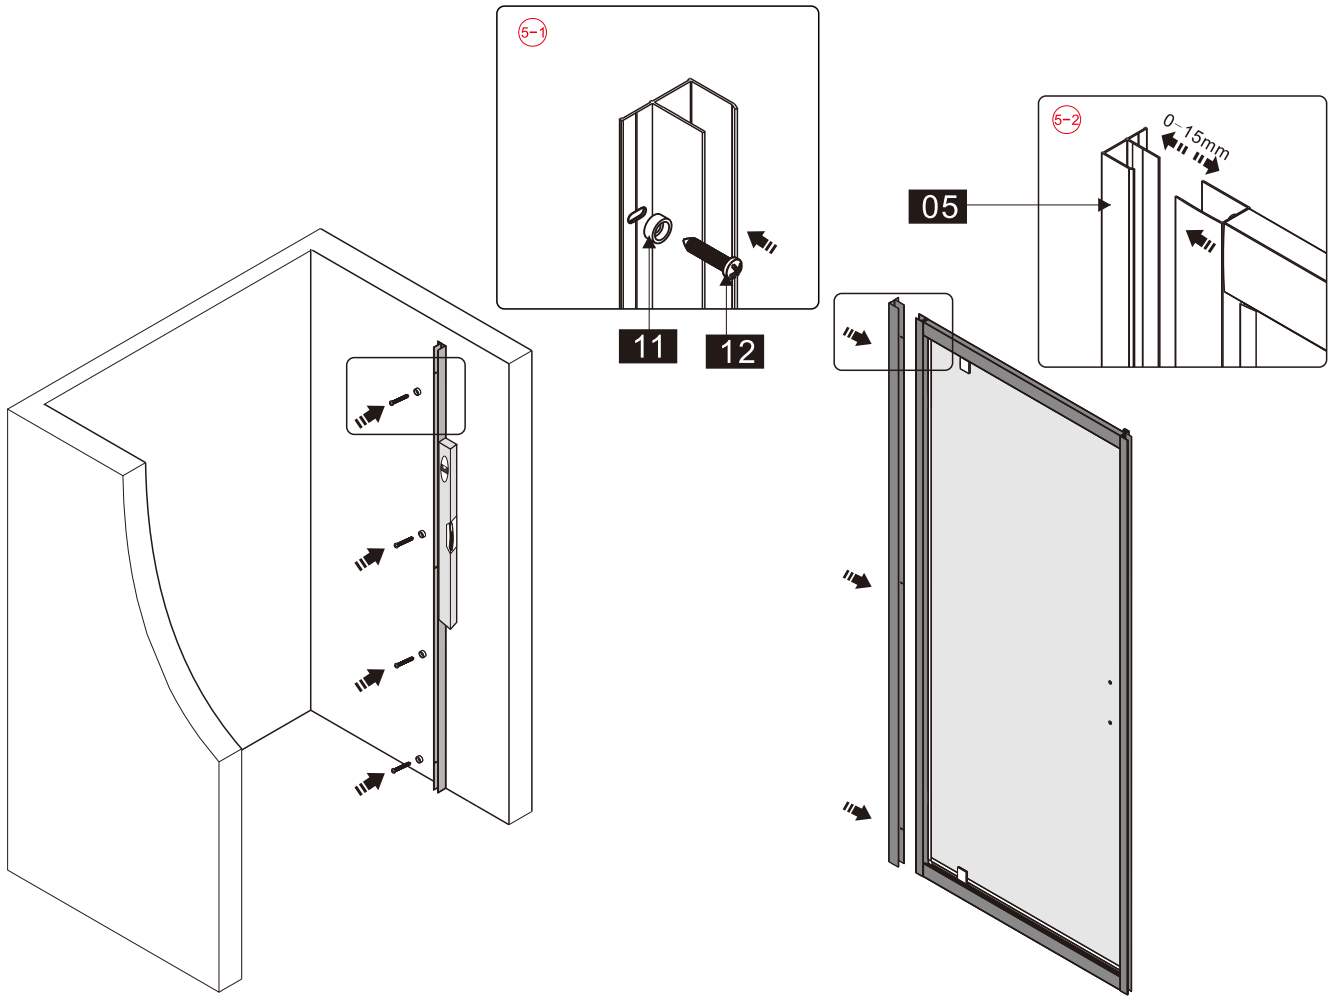

## ■ Installation

Please read these instructions carefully before start of installation.

The wall post has up to 20mm of adjustment for out of true wall situations.

**Ensure that the shower tray is fitted level and that after assembly of enclosure there is a full and continuous bead of sealant between the top of the shower tray and the title joint.**

## ■ Shower Tray Installation

The shower tray must be sited against a structural wall.

Water proof walling or tiling should be fitted so that it sits on the top of the tray rim.

This product is heavy and will require two people to install.

This product is heavy and will require two people to install.

This product is heavy and will require two people to install.

This product is heavy and will require two people to install.