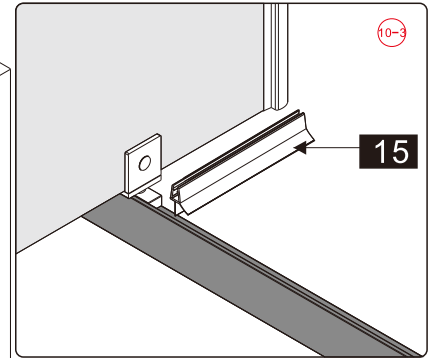

7

16

15

This product is heavy and will require two people to install.