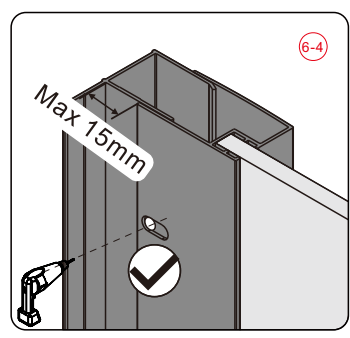

This product is heavy and will require two people to install.