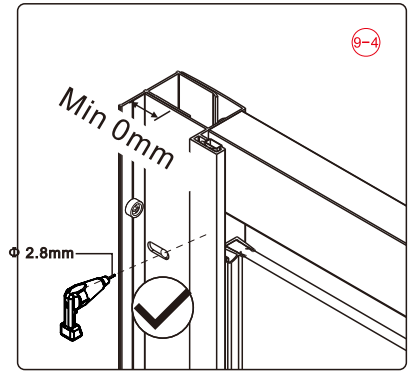

## ■ Installation

Please read these instructions carefully before start of installation.

The wall post has up to 20mm of adjustment for out of true wall situations.

**Ensure that the shower tray is fitted level and that after assembly of enclosure there is a full and continuous bead of sealant between the top of the shower tray and the title joint.**

26

07

This product is heavy and will require two people to install.

7

16

15

This product is heavy and will require two people to install.

This product is heavy and will require two people to install.

CEZARES®

Installation instructions

(ECO-FIX)

- Ø2x1
- Ø3x3
- Ø4x1
- Ø5x3  
ST4X10
- Ø6x3
- Ø7x1

This product is heavy and will require two people to install.

14

This product is heavy and will require two people to install.