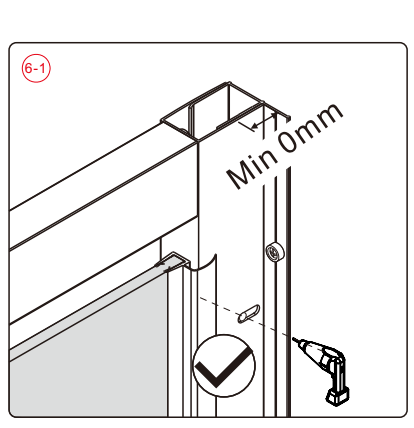

This product is heavy and will require two people to install.