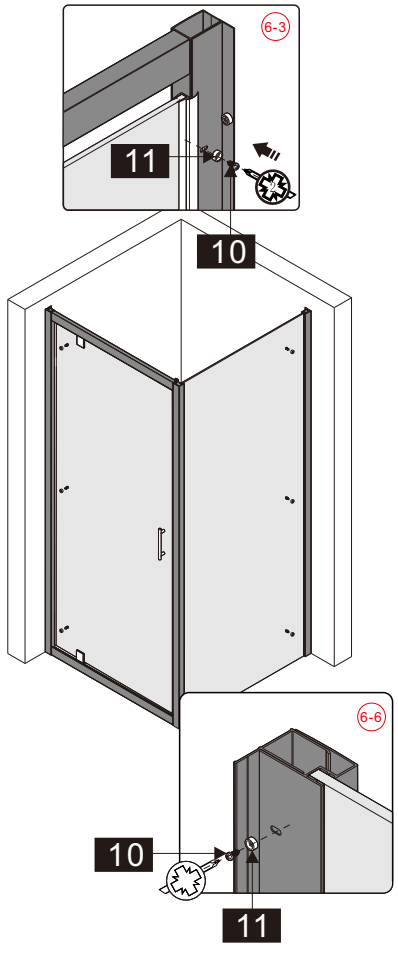

This product is heavy and will require two people to install.