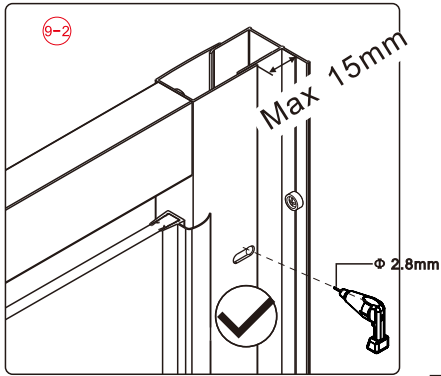

## ■ Installation

Please read these instructions carefully before start of installation.

The wall post has up to 20mm of adjustment for out of true wall situations.

**Ensure that the shower tray is fitted level and that after assembly of enclosure there is a full and continuous bead of sealant between the top of the shower tray and the title joint.**

26

07

This product is heavy and will require two people to install.

7

16

15

This product is heavy and will require two people to install.

This product is heavy and will require two people to install.

CEZARES®

Installation instructions

(ECO-FIX)

- Ø2x1
- Ø3x3
- Ø4x1
- Ø5x3  
ST4X10
- Ø6x3
- Ø7x1

This product is heavy and will require two people to install.

14

This product is heavy and will require two people to install.