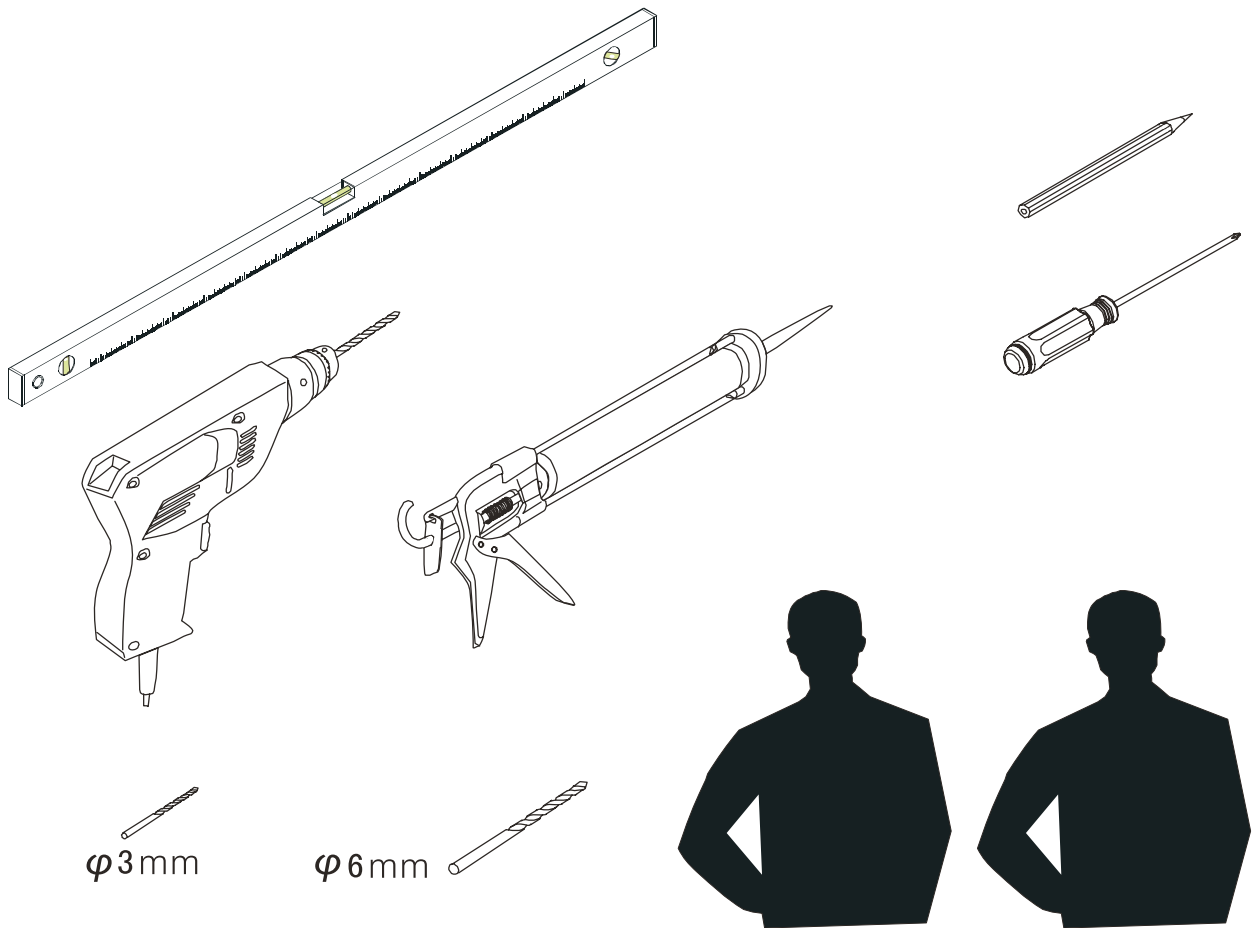

Note: Safety glass can not be re-worked.

■ Installation

Please read these instructions carefully before start of installation.

The wall post has up to 20mm of adjustment for out of true wall situations.

Ensure that the shower tray is fitted level and that after assembly of enclosure there is a full and continuous bead of sealant between the top of the shower tray and the title joint.

Special care should be taken when drilling walls to avoid hidden pipes or electrical cables.

Note: This product is heavy and will require two people to install.

Please remove protective film from aluminium profiles before installation.

■ Shower Tray Installation

The shower tray must be sited against a structural wall.

Water proof walling or tiling should be fitted so that it sits on the top of the tray rim.

■ Aftercare Instructions

After use, your shower should be cleaned with soap and water. This is particularly important in hard water districts where insoluble lime salts may be deposited and allowed to build up. Cleaners of a gritty or abrasive nature should not be used. Care should be taken to avoid contact with strong chemicals such as organic solvents and strippers.

Glass cleaners can be used but with caution, if in doubt contact the supplier of the cleaner in question.

Please keep these instructions for aftercare and customer service details.

Tools required

This product is heavy and will require two people to install.