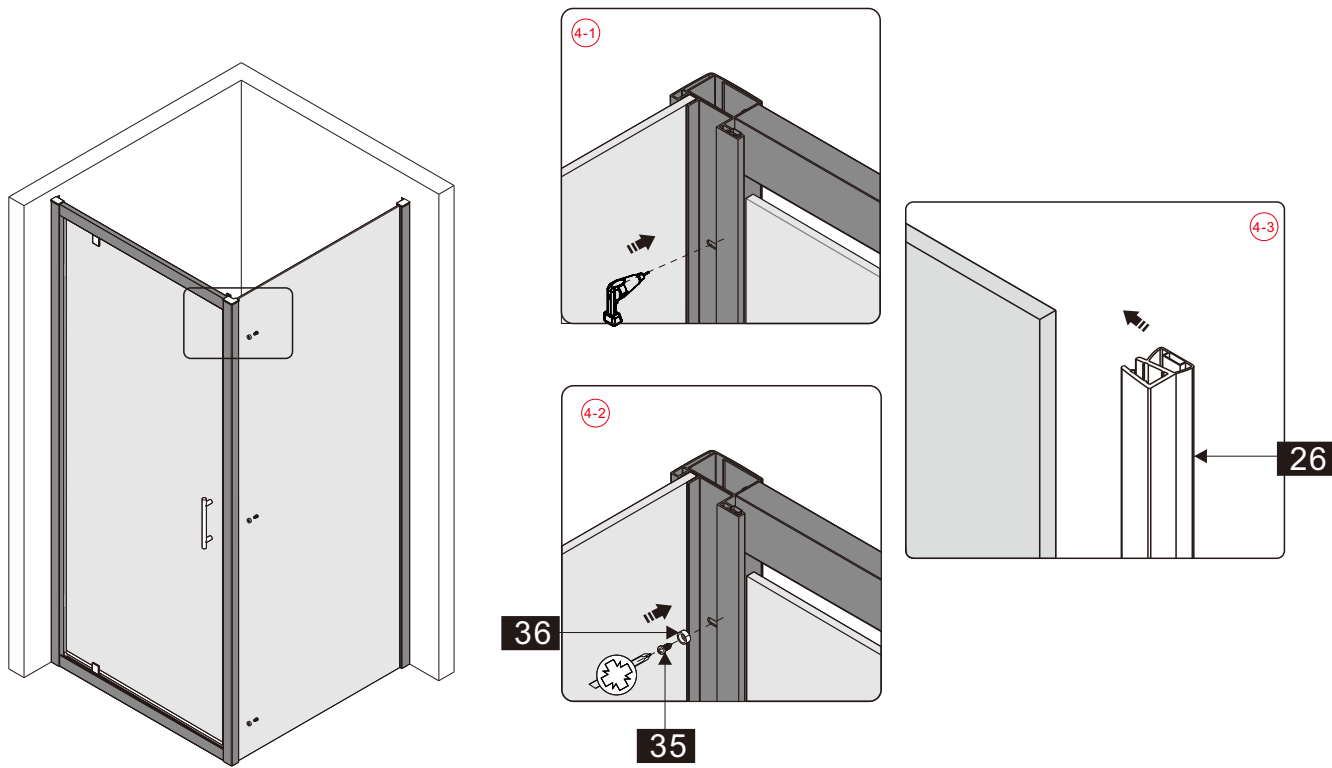

## ■ Installation

Please read these instructions carefully before start of installation.

The wall post has up to 20mm of adjustment for out of true wall situations.

**Ensure that the shower tray is fitted level and that after assembly of enclosure there is a full and continuous bead of sealant between the top of the shower tray and the title joint.**

## ■ Shower Tray Installation

The shower tray must be sited against a structural wall.

Water proof walling or tiling should be fitted so that it sits on the top of the tray rim.

CEZARES®

Installation instructions

(ECO-FIX)

- Ø2x1
- Ø3x3
- Ø4x1
- Ø5x3  
ST4X10
- Ø6x3
- Ø7x1

This product is heavy and will require two people to install.

14

This product is heavy and will require two people to install.