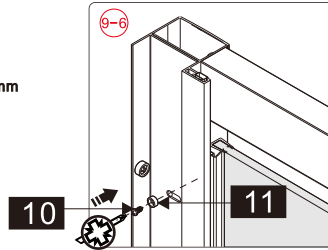

## ■ Installation

Please read these instructions carefully before start of installation.

The wall post has up to 20mm of adjustment for out of true wall situations.

**Ensure that the shower tray is fitted level and that after assembly of enclosure there is a full and continuous bead of sealant between the top of the shower tray and the title joint.**

26

07

This product is heavy and will require two people to install.

7

16

15

This product is heavy and will require two people to install.

This product is heavy and will require two people to install.

CEZARES®

Installation instructions

(ECO-FIX)

- Ø2x1
- Ø3x3
- Ø4x1
- Ø5x3  
ST4X10
- Ø6x3
- Ø7x1

This product is heavy and will require two people to install.

14

This product is heavy and will require two people to install.