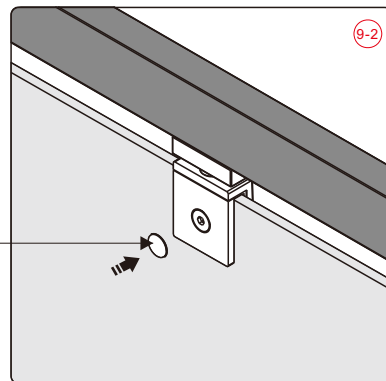

## ■ Installation

Please read these instructions carefully before start of installation.

The wall post has up to 20mm of adjustment for out of true wall situations.

**Ensure that the shower tray is fitted level and that after assembly of enclosure there is a full and continuous bead of sealant between the top of the shower tray and the title joint.**

CEZARES®

Installation instructions

(ECO-FIX)

- Ø2x1
- Ø3x3
- Ø4x1
- Ø5x3  
ST4X10
- Ø6x3
- Ø7x1

This product is heavy and will require two people to install.

14

This product is heavy and will require two people to install.

This product is heavy and will require two people to install.

This product is heavy and will require two people to install.

16

15

07

This product is heavy and will require two people to install.

This product is heavy and will require two people to install.