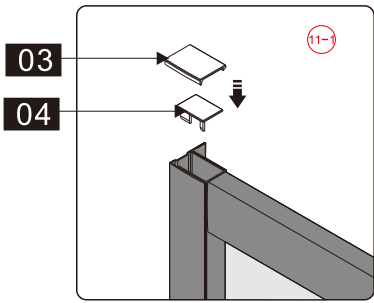

## ■ Installation

Please read these instructions carefully before start of installation.

The wall post has up to 20mm of adjustment for out of true wall situations.

**Ensure that the shower tray is fitted level and that after assembly of enclosure there is a full and continuous bead of sealant between the top of the shower tray and the title joint.**

26

07

This product is heavy and will require two people to install.

7

16

15

This product is heavy and will require two people to install.

This product is heavy and will require two people to install.

CEZARES®

Installation instructions

(ECO-FIX)

- Ø2x1
- Ø3x3
- Ø4x1
- Ø5x3  
ST4X10
- Ø6x3
- Ø7x1

This product is heavy and will require two people to install.

14

This product is heavy and will require two people to install.