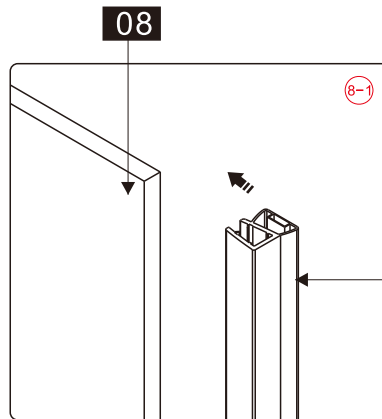

26

07

This product is heavy and will require two people to install.