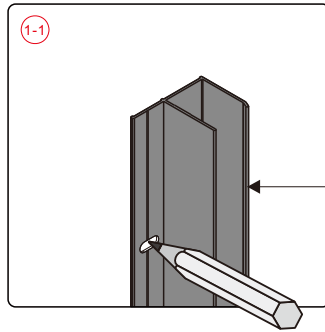

## ■ Installation

Please read these instructions carefully before start of installation.

The wall post has up to 20mm of adjustment for out of true wall situations.

**Ensure that the shower tray is fitted level and that after assembly of enclosure there is a full and continuous bead of sealant between the top of the shower tray and the title joint.**

CEZARES®

Installation instructions

(ECO-FIX)

- Ø2x1
- Ø3x3
- Ø4x1
- Ø5x3  
ST4X10
- Ø6x3
- Ø7x1

This product is heavy and will require two people to install.

14

This product is heavy and will require two people to install.