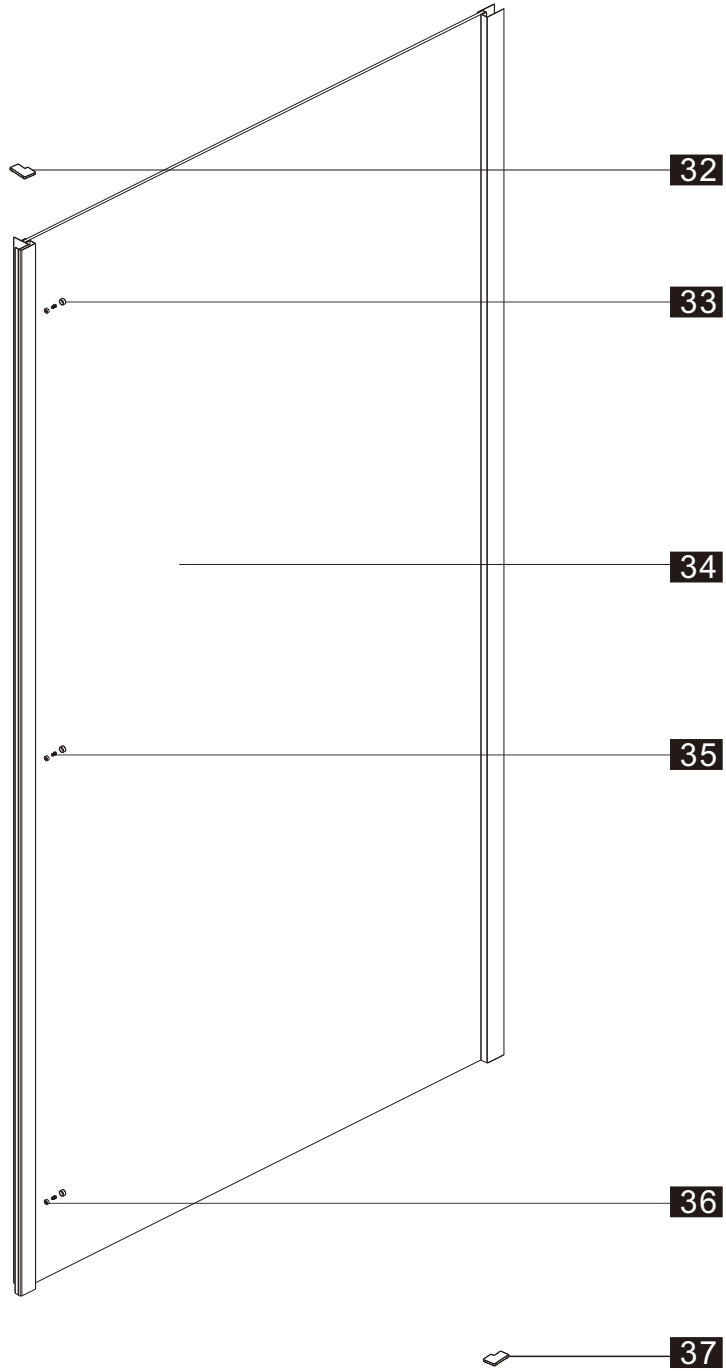

## ■ Installation

Please read these instructions carefully before start of installation.

The wall post has up to 20mm of adjustment for out of true wall situations.

**Ensure that the shower tray is fitted level and that after assembly of enclosure there is a full and continuous bead of sealant between the top of the shower tray and the title joint.**

## ■ Shower Tray Installation

The shower tray must be sited against a structural wall.

Water proof walling or tiling should be fitted so that it sits on the top of the tray rim.

CEZARES®

Installation instructions

(ECO-FIX)

- Ø2x1
- Ø3x3
- Ø4x1
- Ø5x3  
ST4X10
- Ø6x3
- Ø7x1

This product is heavy and will require two people to install.

14

This product is heavy and will require two people to install.