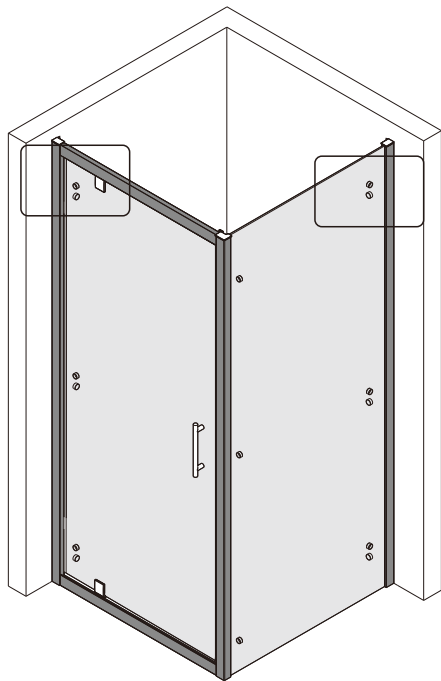

## ■ Installation

Please read these instructions carefully before start of installation.

The wall post has up to 20mm of adjustment for out of true wall situations.

**Ensure that the shower tray is fitted level and that after assembly of enclosure there is a full and continuous bead of sealant between the top of the shower tray and the title joint.**

## ■ Shower Tray Installation

The shower tray must be sited against a structural wall.

Water proof walling or tiling should be fitted so that it sits on the top of the tray rim.

This product is heavy and will require two people to install.

This product is heavy and will require two people to install.

16

15

07

This product is heavy and will require two people to install.

This product is heavy and will require two people to install.