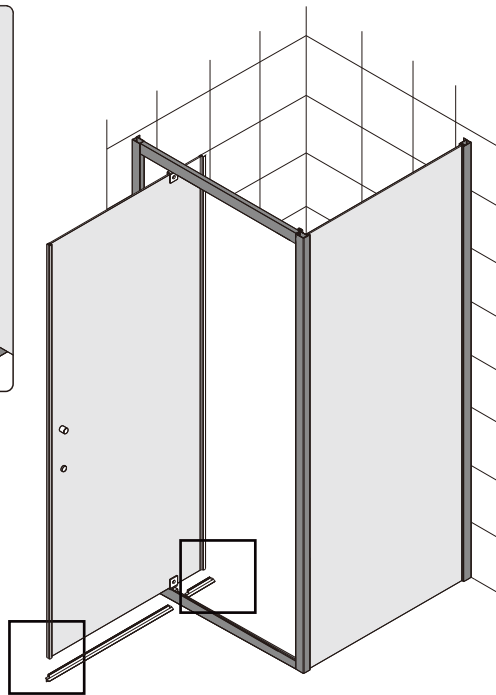

## ■ Installation

Please read these instructions carefully before start of installation.

The wall post has up to 20mm of adjustment for out of true wall situations.

**Ensure that the shower tray is fitted level and that after assembly of enclosure there is a full and continuous bead of sealant between the top of the shower tray and the title joint.**

## ■ Shower Tray Installation

The shower tray must be sited against a structural wall.

Water proof walling or tiling should be fitted so that it sits on the top of the tray rim.

CEZARES®

Installation instructions

(ECO-FIX)

- Ø2x1
- Ø3x3
- Ø4x1
- Ø5x3  
ST4X10
- Ø6x3
- Ø7x1

This product is heavy and will require two people to install.

14

This product is heavy and will require two people to install.

This product is heavy and will require two people to install.

This product is heavy and will require two people to install.

16

15

07

This product is heavy and will require two people to install.

This product is heavy and will require two people to install.