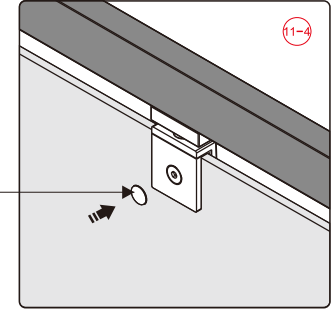

This product is heavy and will require two people to install.