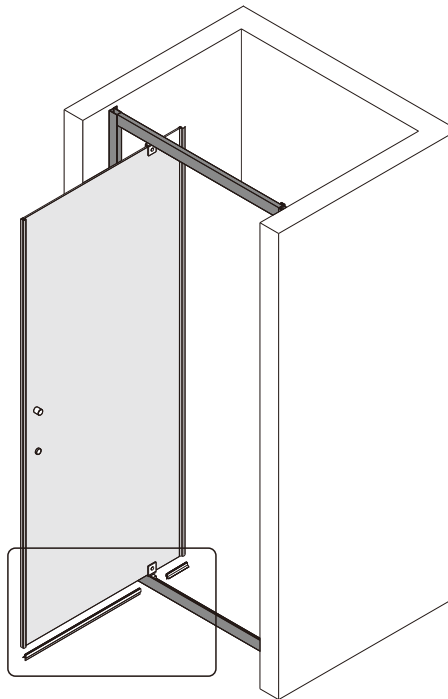

## ■ Installation

Please read these instructions carefully before start of installation.

The wall post has up to 20mm of adjustment for out of true wall situations.

**Ensure that the shower tray is fitted level and that after assembly of enclosure there is a full and continuous bead of sealant between the top of the shower tray and the title joint.**

## ■ Shower Tray Installation

The shower tray must be sited against a structural wall.

Water proof walling or tiling should be fitted so that it sits on the top of the tray rim.

26

07

This product is heavy and will require two people to install.

7

16

15

This product is heavy and will require two people to install.

This product is heavy and will require two people to install.