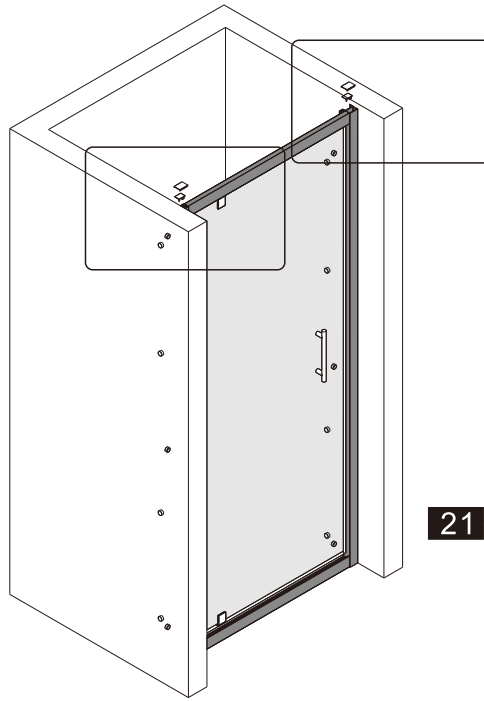

This product is heavy and will require two people to install.