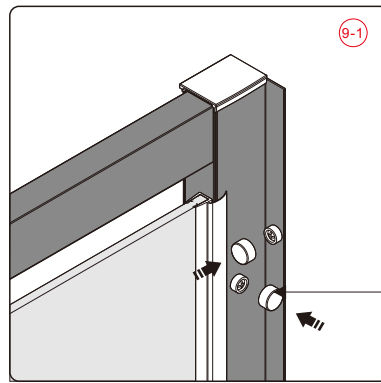

CEZARES®

Installation instructions

(ECO-FIX)

- Ø2x1
- Ø3x3
- Ø4x1
- Ø5x3  
ST4X10
- Ø6x3
- Ø7x1

This product is heavy and will require two people to install.

14

This product is heavy and will require two people to install.

This product is heavy and will require two people to install.

This product is heavy and will require two people to install.

16

15

07

This product is heavy and will require two people to install.

This product is heavy and will require two people to install.