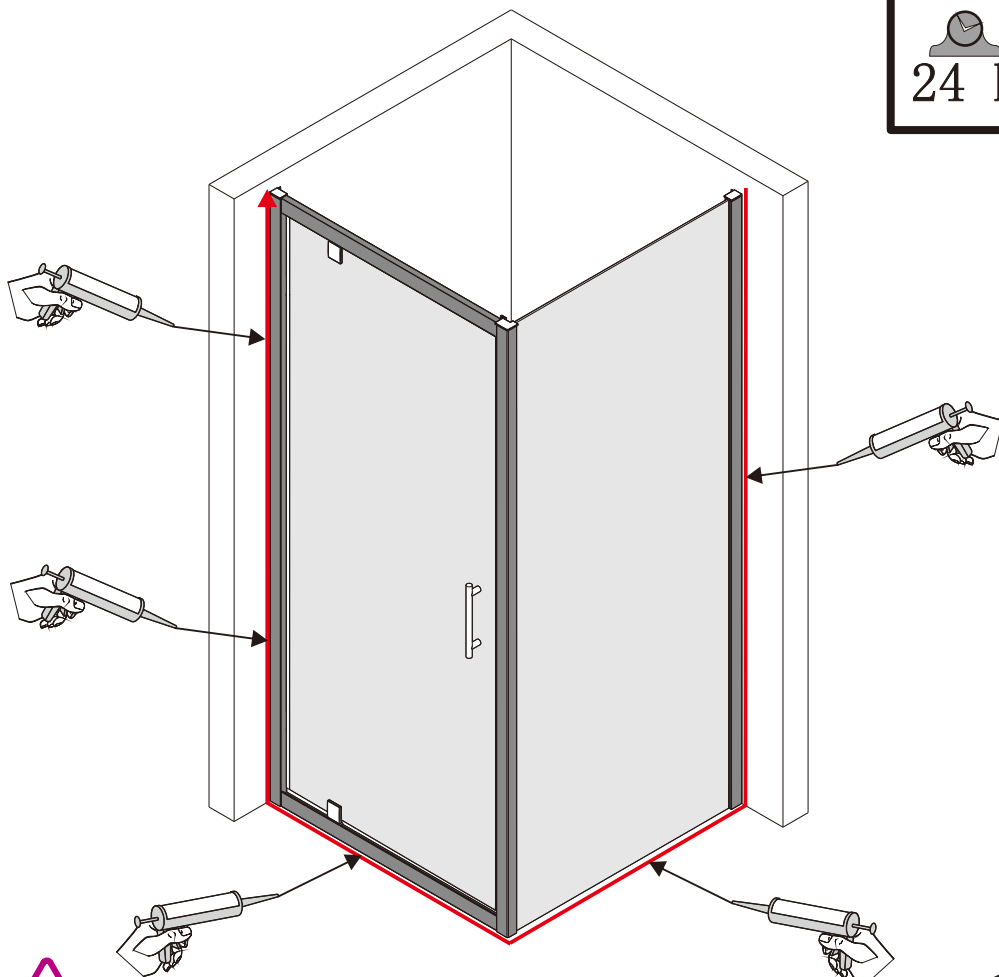

## ■ Installation

Please read these instructions carefully before start of installation.

The wall post has up to 20mm of adjustment for out of true wall situations.

**Ensure that the shower tray is fitted level and that after assembly of enclosure there is a full and continuous bead of sealant between the top of the shower tray and the title joint.**

## ■ Shower Tray Installation

The shower tray must be sited against a structural wall.

Water proof walling or tiling should be fitted so that it sits on the top of the tray rim.

CEZARES®

Installation instructions

(ECO-FIX)

- Ø2x1
- Ø3x3
- Ø4x1
- Ø5x3  
ST4X10
- Ø6x3
- Ø7x1

This product is heavy and will require two people to install.

14

This product is heavy and will require two people to install.

This product is heavy and will require two people to install.

This product is heavy and will require two people to install.

16

15

07

This product is heavy and will require two people to install.

This product is heavy and will require two people to install.