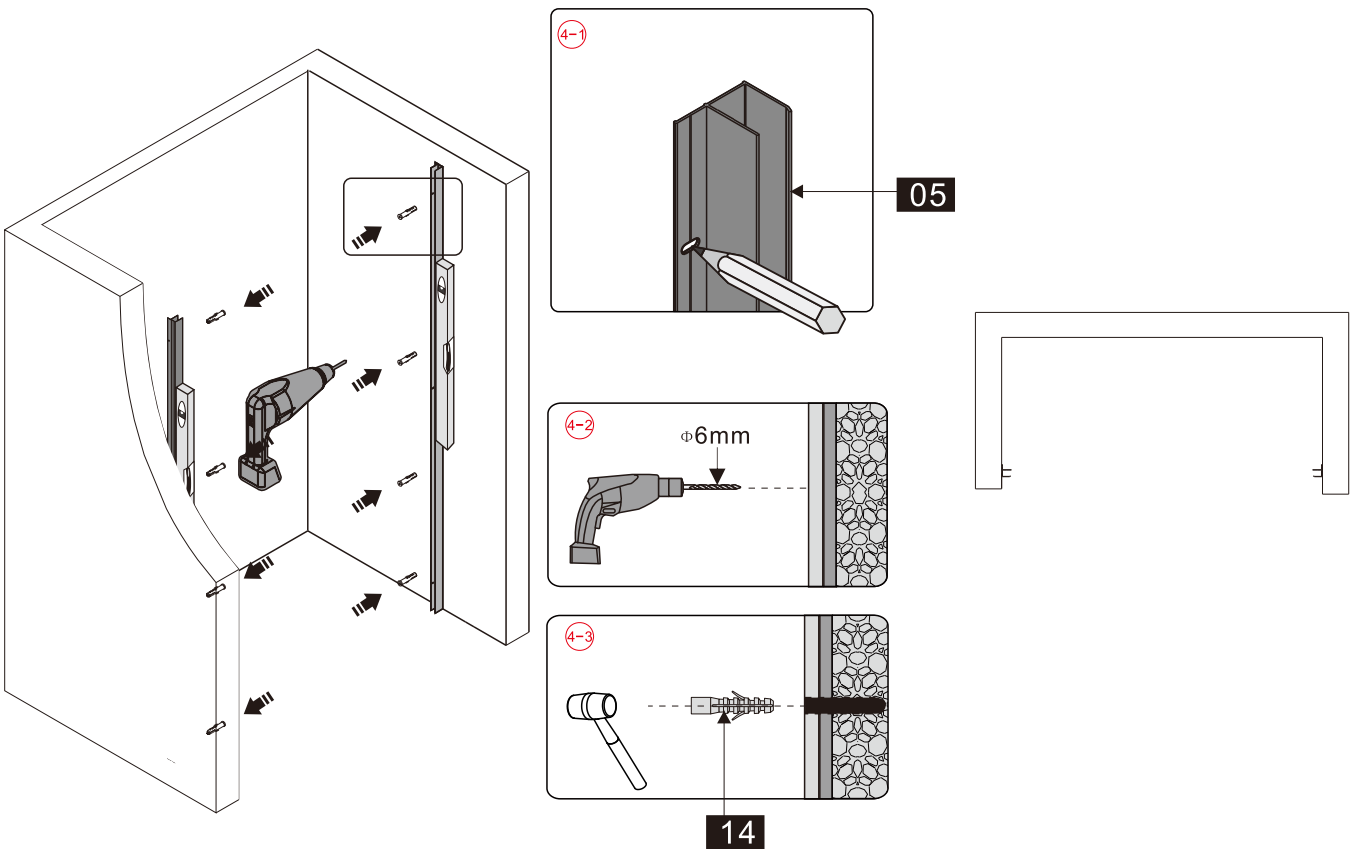

This product is heavy and will require two people to install.