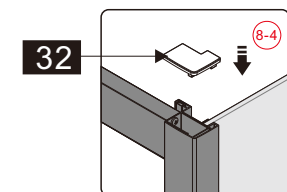

CEZARES®

Installation instructions

(ECO-FIX)

- Ø2x1
- Ø3x3
- Ø4x1
- Ø5x3  
ST4X10
- Ø6x3
- Ø7x1

This product is heavy and will require two people to install.

14

This product is heavy and will require two people to install.

This product is heavy and will require two people to install.

This product is heavy and will require two people to install.

16

15

07

This product is heavy and will require two people to install.

This product is heavy and will require two people to install.