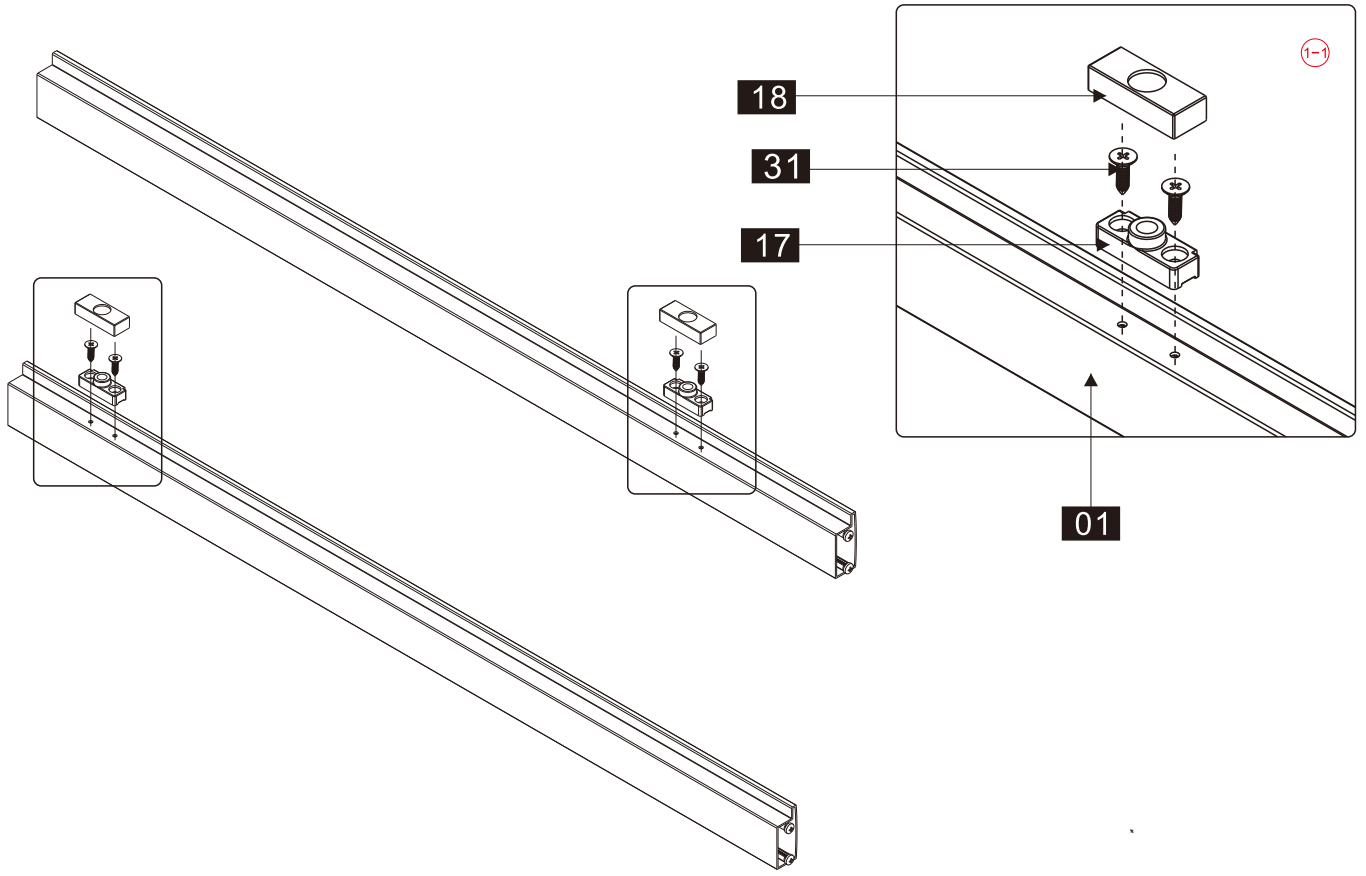

This product is heavy and will require two people to install.