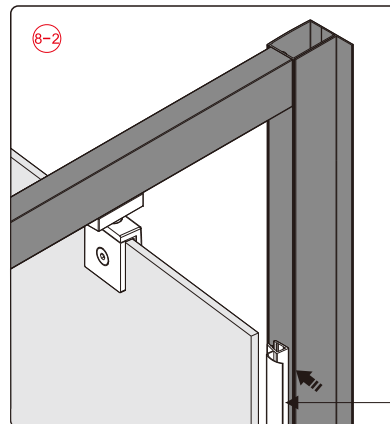

07

This product is heavy and will require two people to install.