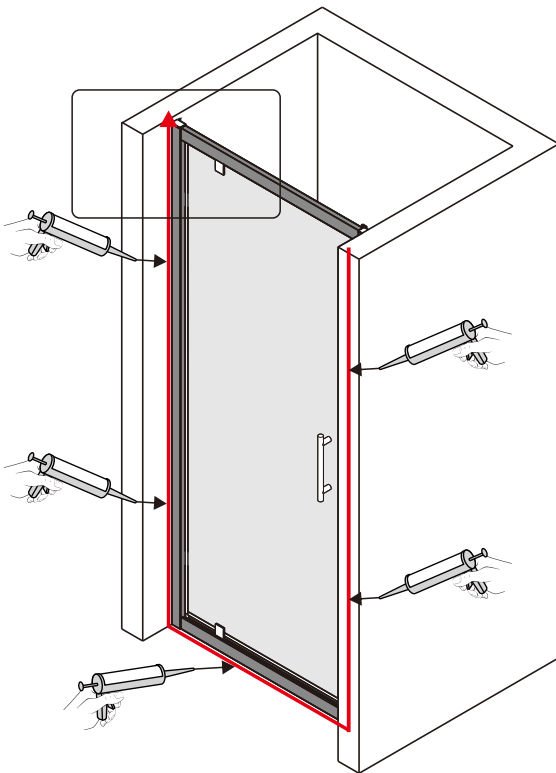

## ■ Installation

Please read these instructions carefully before start of installation.

The wall post has up to 20mm of adjustment for out of true wall situations.

**Ensure that the shower tray is fitted level and that after assembly of enclosure there is a full and continuous bead of sealant between the top of the shower tray and the title joint.**

## ■ Shower Tray Installation

The shower tray must be sited against a structural wall.

Water proof walling or tiling should be fitted so that it sits on the top of the tray rim.

26

07

This product is heavy and will require two people to install.

7

16

15

This product is heavy and will require two people to install.

This product is heavy and will require two people to install.

CEZARES®

Installation instructions

(ECO-FIX)

- Ø2x1
- Ø3x3
- Ø4x1
- Ø5x3  
ST4X10
- Ø6x3
- Ø7x1

This product is heavy and will require two people to install.

14

This product is heavy and will require two people to install.