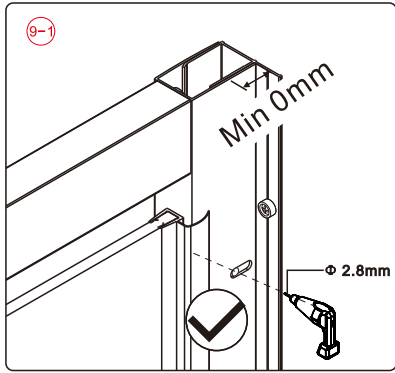

## ■ Installation

Please read these instructions carefully before start of installation.

The wall post has up to 20mm of adjustment for out of true wall situations.

**Ensure that the shower tray is fitted level and that after assembly of enclosure there is a full and continuous bead of sealant between the top of the shower tray and the title joint.**

26

07

This product is heavy and will require two people to install.

7

16

15

This product is heavy and will require two people to install.

This product is heavy and will require two people to install.

CEZARES®

Installation instructions

(ECO-FIX)

- Ø2x1
- Ø3x3
- Ø4x1
- Ø5x3  
ST4X10
- Ø6x3
- Ø7x1

This product is heavy and will require two people to install.

14

This product is heavy and will require two people to install.