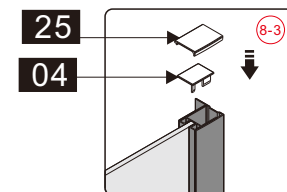

## ■ Installation

Please read these instructions carefully before start of installation.

The wall post has up to 20mm of adjustment for out of true wall situations.

**Ensure that the shower tray is fitted level and that after assembly of enclosure there is a full and continuous bead of sealant between the top of the shower tray and the title joint.**

CEZARES®

Installation instructions

(ECO-FIX)

- Ø2x1
- Ø3x3
- Ø4x1
- Ø5x3  
ST4X10
- Ø6x3
- Ø7x1

This product is heavy and will require two people to install.

14

This product is heavy and will require two people to install.

This product is heavy and will require two people to install.

This product is heavy and will require two people to install.

16

15

07

This product is heavy and will require two people to install.

This product is heavy and will require two people to install.