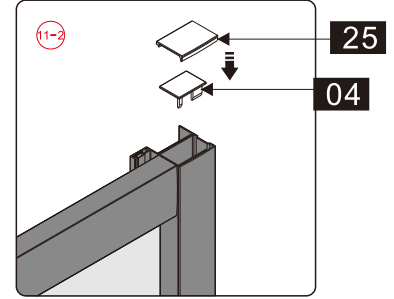

## ■ Installation

Please read these instructions carefully before start of installation.

The wall post has up to 20mm of adjustment for out of true wall situations.

**Ensure that the shower tray is fitted level and that after assembly of enclosure there is a full and continuous bead of sealant between the top of the shower tray and the title joint.**

26

07

This product is heavy and will require two people to install.

7

16

15

This product is heavy and will require two people to install.

This product is heavy and will require two people to install.

CEZARES®

Installation instructions

(ECO-FIX)

- Ø2x1
- Ø3x3
- Ø4x1
- Ø5x3  
ST4X10
- Ø6x3
- Ø7x1

This product is heavy and will require two people to install.

14

This product is heavy and will require two people to install.