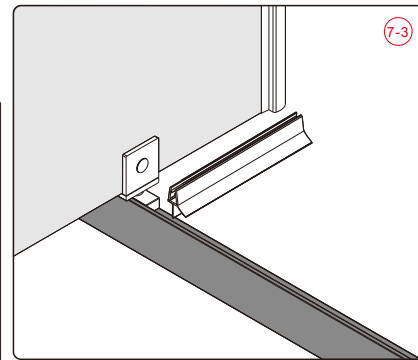

## ■ Installation

Please read these instructions carefully before start of installation.

The wall post has up to 20mm of adjustment for out of true wall situations.

**Ensure that the shower tray is fitted level and that after assembly of enclosure there is a full and continuous bead of sealant between the top of the shower tray and the title joint.**

This product is heavy and will require two people to install.

This product is heavy and will require two people to install.

16

15

07

This product is heavy and will require two people to install.

This product is heavy and will require two people to install.