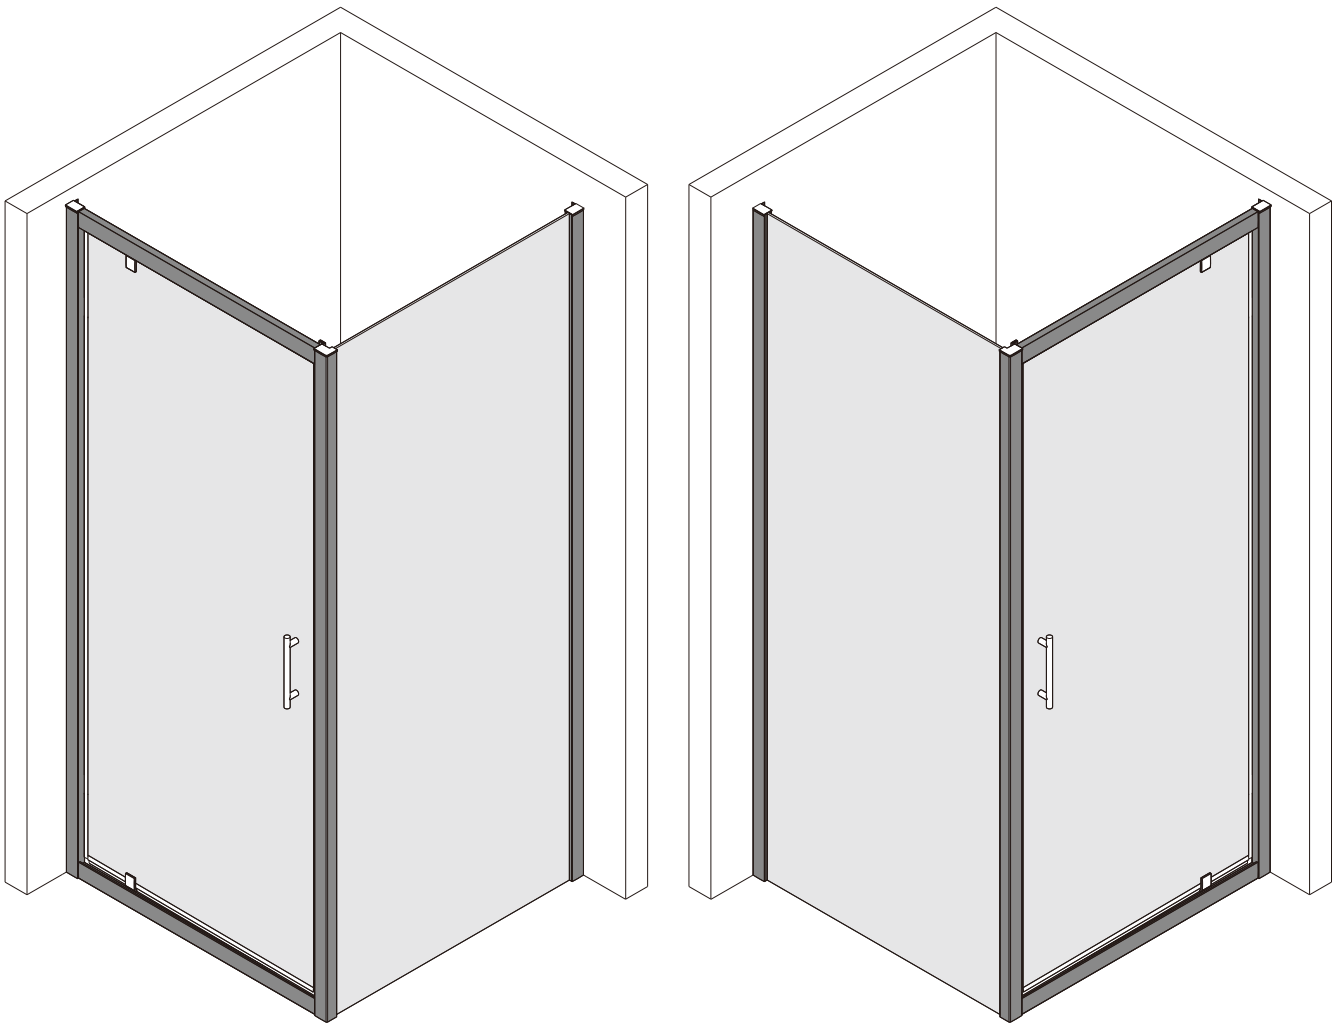

## ■ Shower Tray Installation

The shower tray must be sited against a structural wall.

Water proof walling or tiling should be fitted so that it sits on the top of the tray rim.

CEZARES®

Installation instructions

(ECO-FIX)

- Ø2x1
- Ø3x3
- Ø4x1
- Ø5x3  
ST4X10
- Ø6x3
- Ø7x1

This product is heavy and will require two people to install.

14

This product is heavy and will require two people to install.