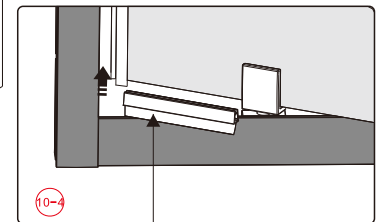

7

16

15

This product is heavy and will require two people to install.