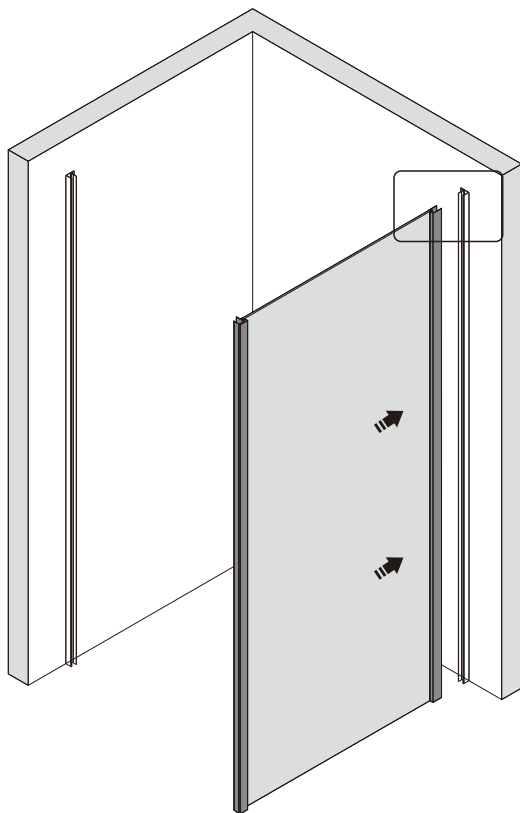

## ■ Installation

Please read these instructions carefully before start of installation.

The wall post has up to 20mm of adjustment for out of true wall situations.

**Ensure that the shower tray is fitted level and that after assembly of enclosure there is a full and continuous bead of sealant between the top of the shower tray and the title joint.**

## ■ Shower Tray Installation

The shower tray must be sited against a structural wall.

Water proof walling or tiling should be fitted so that it sits on the top of the tray rim.

CEZARES®

Installation instructions

(ECO-FIX)

- Ø2x1
- Ø3x3
- Ø4x1
- Ø5x3  
ST4X10
- Ø6x3
- Ø7x1

This product is heavy and will require two people to install.

14

This product is heavy and will require two people to install.

This product is heavy and will require two people to install.

This product is heavy and will require two people to install.

16

15

07

This product is heavy and will require two people to install.

This product is heavy and will require two people to install.