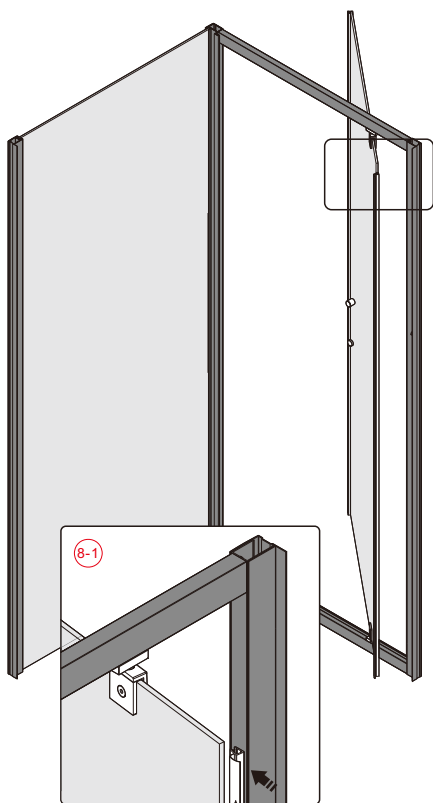

## ■ Installation

Please read these instructions carefully before start of installation.

The wall post has up to 20mm of adjustment for out of true wall situations.

**Ensure that the shower tray is fitted level and that after assembly of enclosure there is a full and continuous bead of sealant between the top of the shower tray and the title joint.**

## ■ Shower Tray Installation

The shower tray must be sited against a structural wall.

Water proof walling or tiling should be fitted so that it sits on the top of the tray rim.

This product is heavy and will require two people to install.

This product is heavy and will require two people to install.

16

15

07

This product is heavy and will require two people to install.

This product is heavy and will require two people to install.