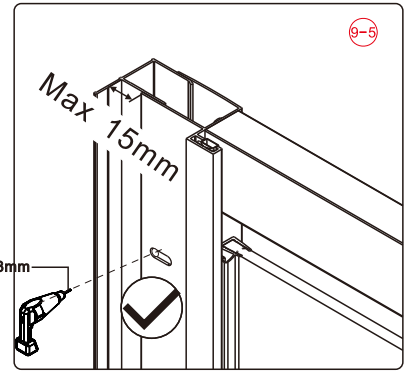

7

16

15

This product is heavy and will require two people to install.