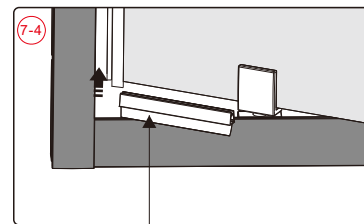

15

This product is heavy and will require two people to install.