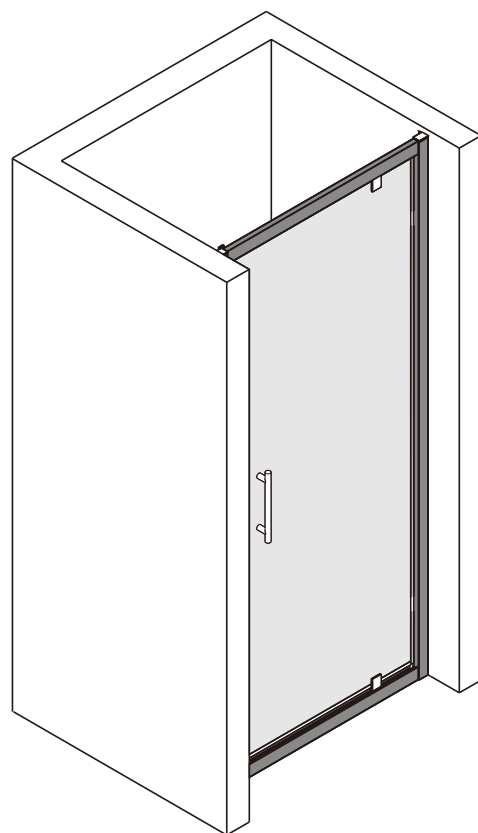

Installation instructions

(ECO-BA-1)

(ECO-BA-1+ECO-FIX)

## ■ Installation

Please read these instructions carefully before start of installation.

The wall post has up to 20mm of adjustment for out of true wall situations.

**Ensure that the shower tray is fitted level and that after assembly of enclosure there is a full and continuous bead of sealant between the top of the shower tray and the title joint.**

## ■ Shower Tray Installation

The shower tray must be sited against a structural wall.

Water proof walling or tiling should be fitted so that it sits on the top of the tray rim.