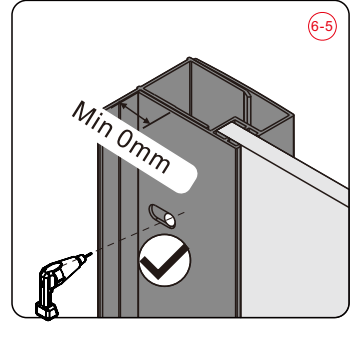

This product is heavy and will require two people to install.