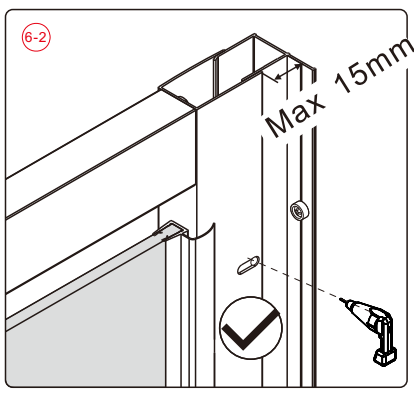

This product is heavy and will require two people to install.