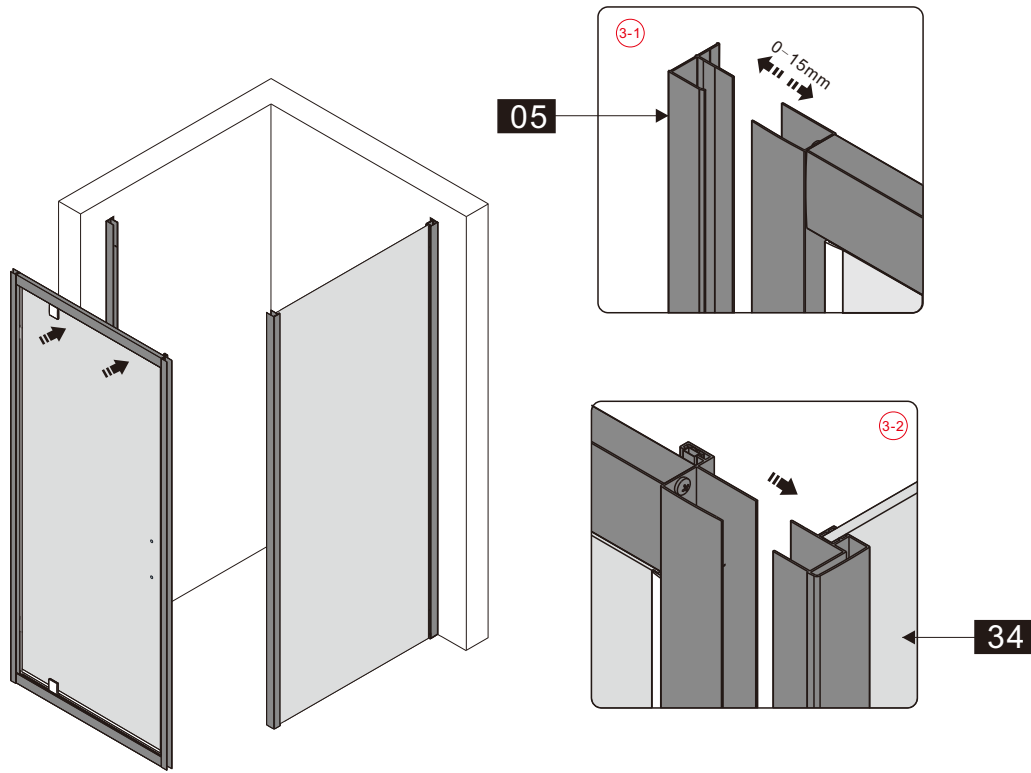

## ■ Installation

Please read these instructions carefully before start of installation.

The wall post has up to 20mm of adjustment for out of true wall situations.

**Ensure that the shower tray is fitted level and that after assembly of enclosure there is a full and continuous bead of sealant between the top of the shower tray and the title joint.**

## ■ Shower Tray Installation

The shower tray must be sited against a structural wall.

Water proof walling or tiling should be fitted so that it sits on the top of the tray rim.

CEZARES®

Installation instructions

(ECO-FIX)

- Ø2x1
- Ø3x3
- Ø4x1
- Ø5x3  
ST4X10
- Ø6x3
- Ø7x1

This product is heavy and will require two people to install.

14

This product is heavy and will require two people to install.