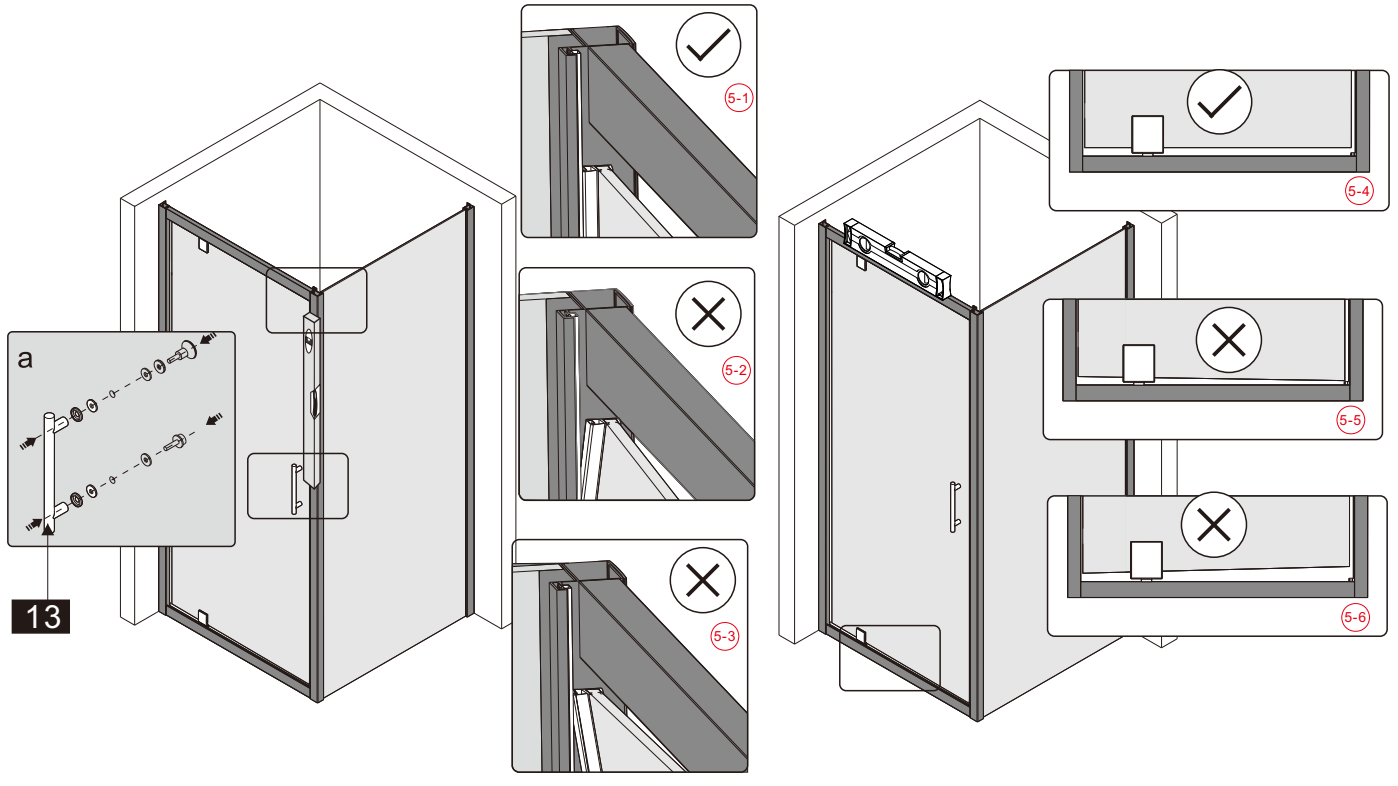

This product is heavy and will require two people to install.