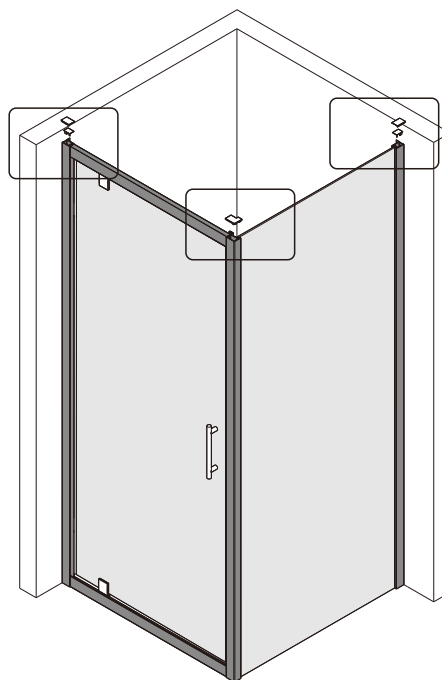

## ■ Installation

Please read these instructions carefully before start of installation.

The wall post has up to 20mm of adjustment for out of true wall situations.

**Ensure that the shower tray is fitted level and that after assembly of enclosure there is a full and continuous bead of sealant between the top of the shower tray and the title joint.**

## ■ Shower Tray Installation

The shower tray must be sited against a structural wall.

Water proof walling or tiling should be fitted so that it sits on the top of the tray rim.

CEZARES®

Installation instructions

(ECO-FIX)

- Ø2x1
- Ø3x3
- Ø4x1
- Ø5x3  
ST4X10
- Ø6x3
- Ø7x1

This product is heavy and will require two people to install.

14

This product is heavy and will require two people to install.

This product is heavy and will require two people to install.

This product is heavy and will require two people to install.

16

15

07

This product is heavy and will require two people to install.

This product is heavy and will require two people to install.