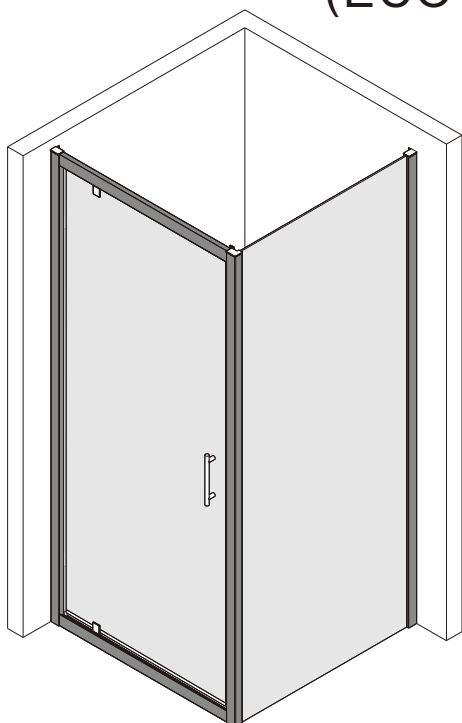

Installation instructions

(ECO-BA-1)

(ECO-BA-1+ECO-FIX)

## ■ Installation

Please read these instructions carefully before start of installation.

The wall post has up to 20mm of adjustment for out of true wall situations.

**Ensure that the shower tray is fitted level and that after assembly of enclosure there is a full and continuous bead of sealant between the top of the shower tray and the title joint.**