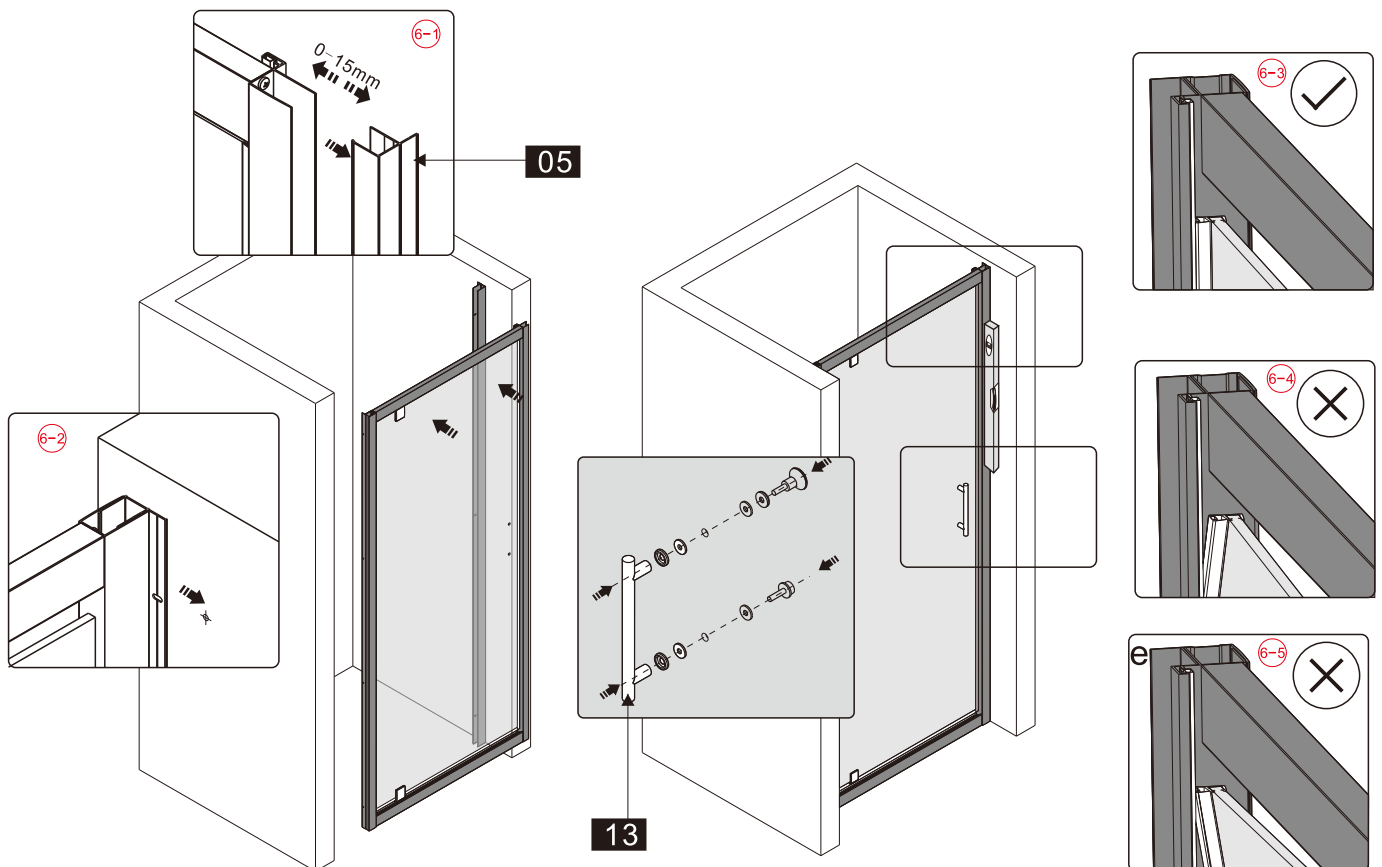

## ■ Installation

Please read these instructions carefully before start of installation.

The wall post has up to 20mm of adjustment for out of true wall situations.

**Ensure that the shower tray is fitted level and that after assembly of enclosure there is a full and continuous bead of sealant between the top of the shower tray and the title joint.**

## ■ Shower Tray Installation

The shower tray must be sited against a structural wall.

Water proof walling or tiling should be fitted so that it sits on the top of the tray rim.

This product is heavy and will require two people to install.

This product is heavy and will require two people to install.

This product is heavy and will require two people to install.

This product is heavy and will require two people to install.