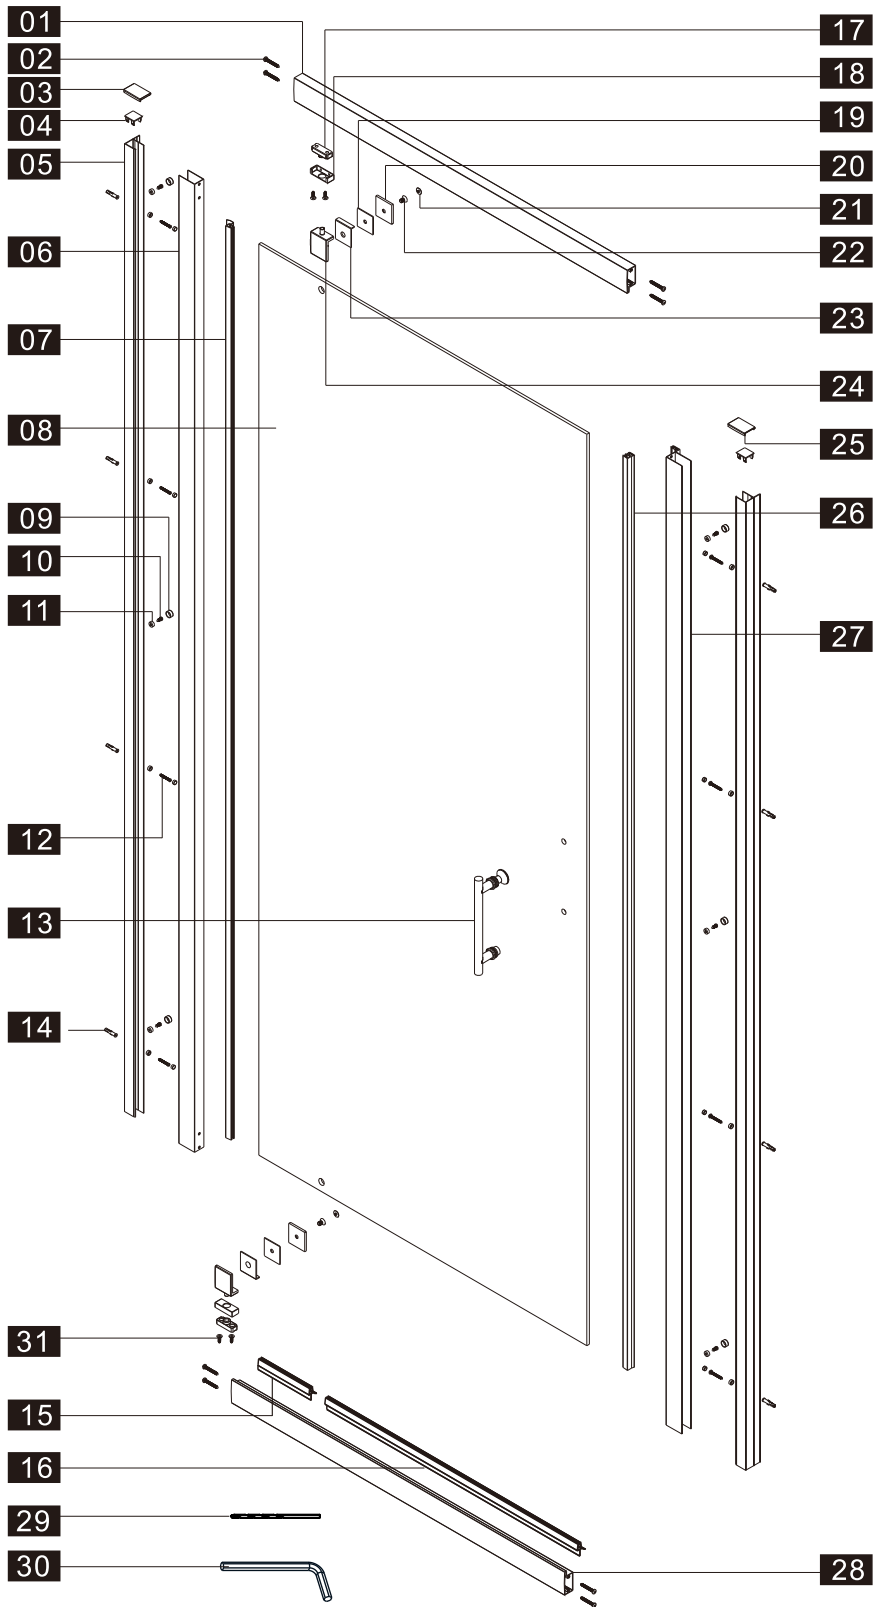

## ■ Installation

Please read these instructions carefully before start of installation.

The wall post has up to 20mm of adjustment for out of true wall situations.

**Ensure that the shower tray is fitted level and that after assembly of enclosure there is a full and continuous bead of sealant between the top of the shower tray and the title joint.**

## ■ Shower Tray Installation

The shower tray must be sited against a structural wall.

Water proof walling or tiling should be fitted so that it sits on the top of the tray rim.

## Tools required

This product is heavy and will require two people to install.

- |      |                |                 |             |                |      |      |      |       |                |       |                |      |
|------|----------------|-----------------|-------------|----------------|------|------|------|-------|----------------|-------|----------------|------|
| ①x 1 | ②x 8<br>ST4X30 | ③x 1            | ④x 2        | ⑤x 2           | ⑥x 1 | ⑦x 1 | ⑧x 1 | ⑨x 14 | ⑩x 6<br>ST4X10 | ⑪x 14 | ⑫x 8<br>ST4X35 | ⑬x 1 |
| ⑭x 8 | ⑮x 1           | ⑯x 1            | ⑰x 2        | ⑱x 2           | ⑲x 2 | ⑳x 2 | ㉑x 2 | ㉒x 2  | ㉓x 2           | ㉔x 2  | ㉕x 1           | ㉖x 1 |
| ㉗x 1 | ㉘x 1           | ㉙x 1<br>φ 2.8mm | ㉚x 1<br>4mm | ㉛x 4<br>ST4X20 |      |      |      |       |                |       |                |      |