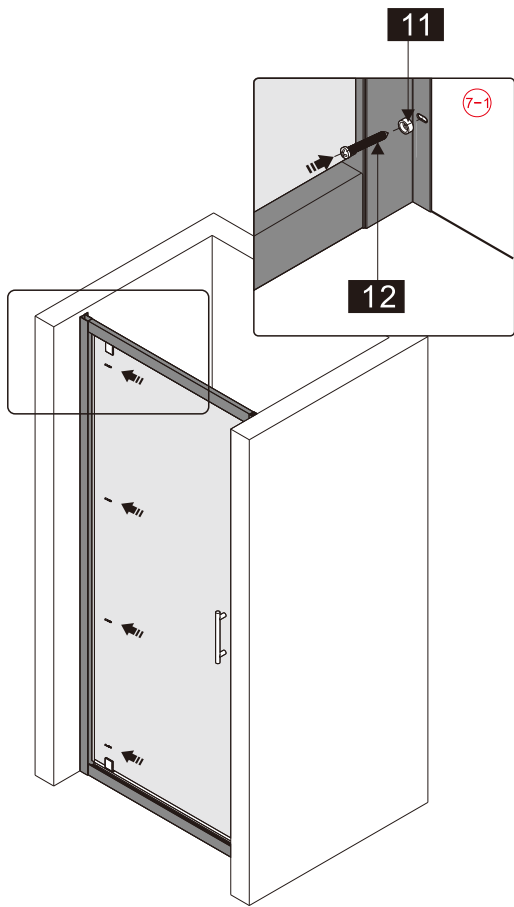

## ■ Installation

Please read these instructions carefully before start of installation.

The wall post has up to 20mm of adjustment for out of true wall situations.

**Ensure that the shower tray is fitted level and that after assembly of enclosure there is a full and continuous bead of sealant between the top of the shower tray and the title joint.**

## ■ Shower Tray Installation

The shower tray must be sited against a structural wall.

Water proof walling or tiling should be fitted so that it sits on the top of the tray rim.

## Tools required

This product is heavy and will require two people to install.

- |      |                |                 |             |                |      |      |      |       |                |       |                |      |
|------|----------------|-----------------|-------------|----------------|------|------|------|-------|----------------|-------|----------------|------|
| ①x 1 | ②x 8<br>ST4X30 | ③x 1            | ④x 2        | ⑤x 2           | ⑥x 1 | ⑦x 1 | ⑧x 1 | ⑨x 14 | ⑩x 6<br>ST4X10 | ⑪x 14 | ⑫x 8<br>ST4X35 | ⑬x 1 |
| ⑭x 8 | ⑮x 1           | ⑯x 1            | ⑰x 2        | ⑱x 2           | ⑲x 2 | ⑳x 2 | ㉑x 2 | ㉒x 2  | ㉓x 2           | ㉔x 2  | ㉕x 1           | ㉖x 1 |
| ㉗x 1 | ㉘x 1           | ㉙x 1<br>φ 2.8mm | ㉚x 1<br>4mm | ㉛x 4<br>ST4X20 |      |      |      |       |                |       |                |      |

This product is heavy and will require two people to install.

This product is heavy and will require two people to install.

This product is heavy and will require two people to install.

This product is heavy and will require two people to install.