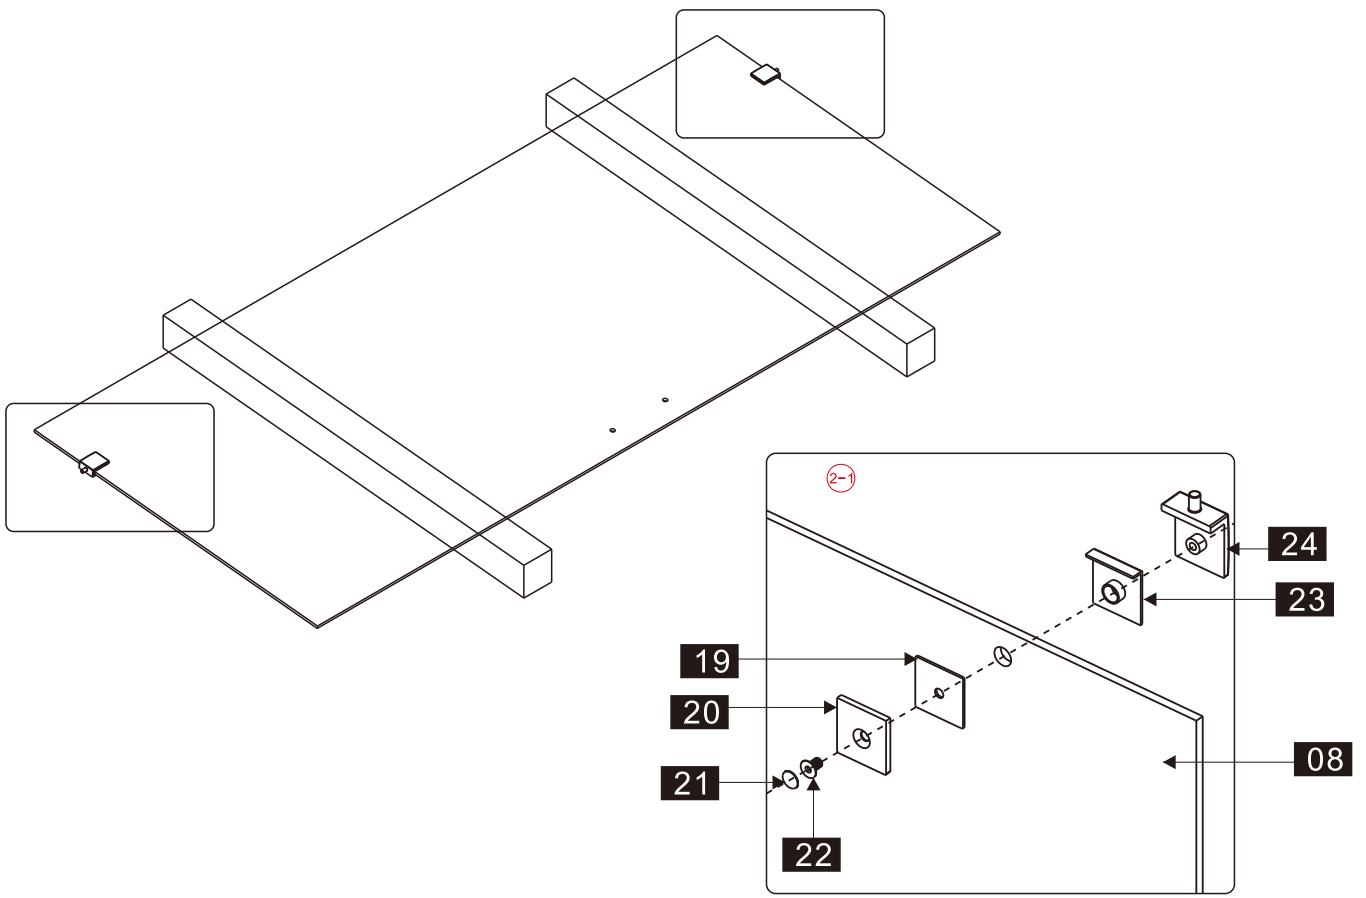

This product is heavy and will require two people to install.