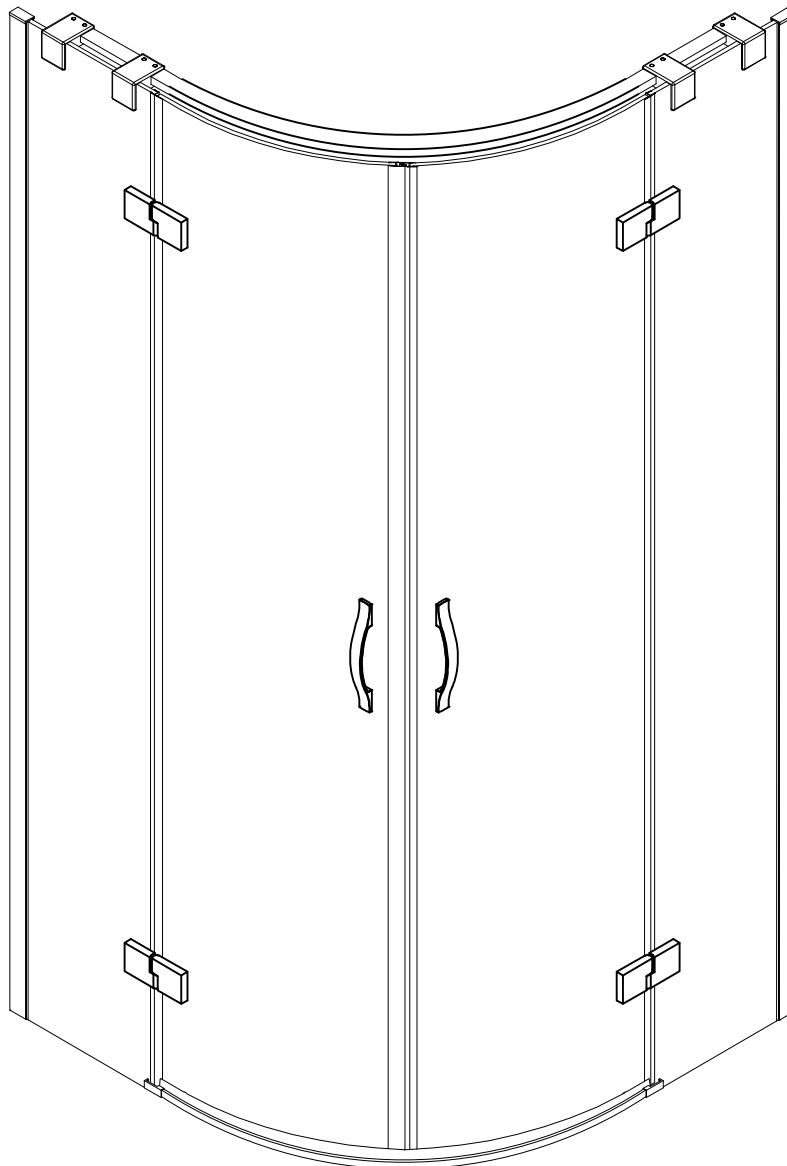

CEZARES

Hinged door

Installation instructions

(For BERGAMO-R-2-90/100-ARCO)

■ General Information

Please inspect the product immediately upon receipt for transit damage, missing packs/parts or manufacturing fault. Damage reported later cannot be accepted. Please handle the product with care avoiding knocks and shock loading to all sides and edges of the glass.

Note: Safety glass can not be re-worked.

■ Installation

Please read these instructions carefully before start of installation.

The wall post has up to 20mm of adjustment for out of true wall situations.

Ensure that the shower tray is fitted level and that after assembly of enclosure there is a full and continuous bead of sealant between the top of the shower tray and the tile joint.

Special care should be taken when drilling walls to avoid hidden pipes or electrical cables.

Note: This product is heavy and will require two people to install.

Please remove protective film from aluminium profiles before installation.