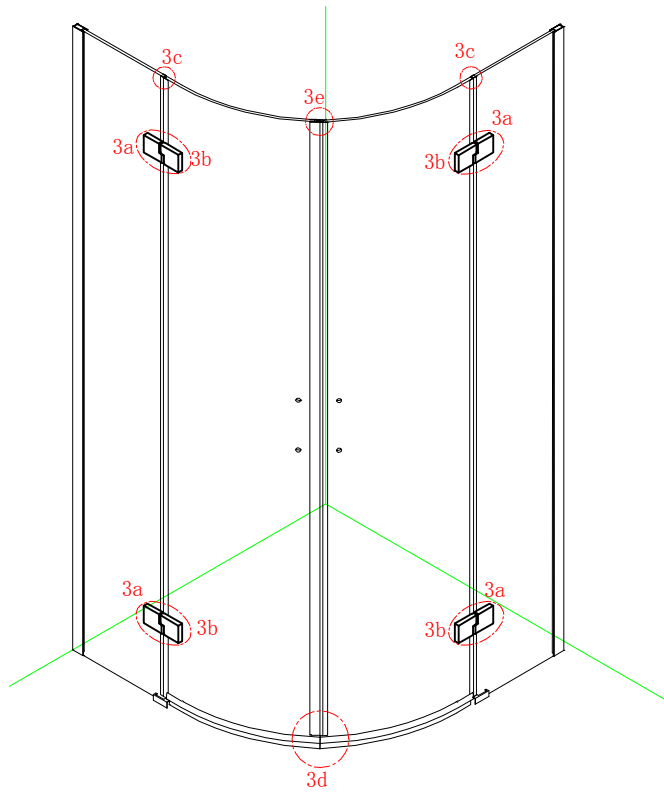

Note: Safety glass can not be re-worked.

■ Installation

Please read these instructions carefully before start of installation.

The wall post has up to 20mm of adjustment for out of true wall situations.

Ensure that the shower tray is fitted level and that after assembly of enclosure there is a full and continuous bead of sealant between the top of the shower tray and the tile joint.

① x 2	② x 2	③ x 2	④ x 2	⑤ x 2	⑥ x 4
⑦ x 1	⑧ x 2	⑨ x 4 L&R	⑩ x 2	⑪ x 2 L&R	⑫ x 2 L&R
⑬ x 1	⑭ x 6	⑮ x 6	⑯ x 6 ST4X12	⑰ x 8	⑱ x 6 ST5X30
⑲ x 6 Ø8X30	⑳ x 4	x 3 BS-2/2.5/4			

This product is heavy and will require two people to install.

875*875 FOR BERGAMO-R-2-90-ARCO
975*975 FOR BERGAMO-R-2-100-ARCO

3

This product is heavy and will require two people to install.

This product is heavy and will require two people to install.

This product is heavy and will require two people to install.