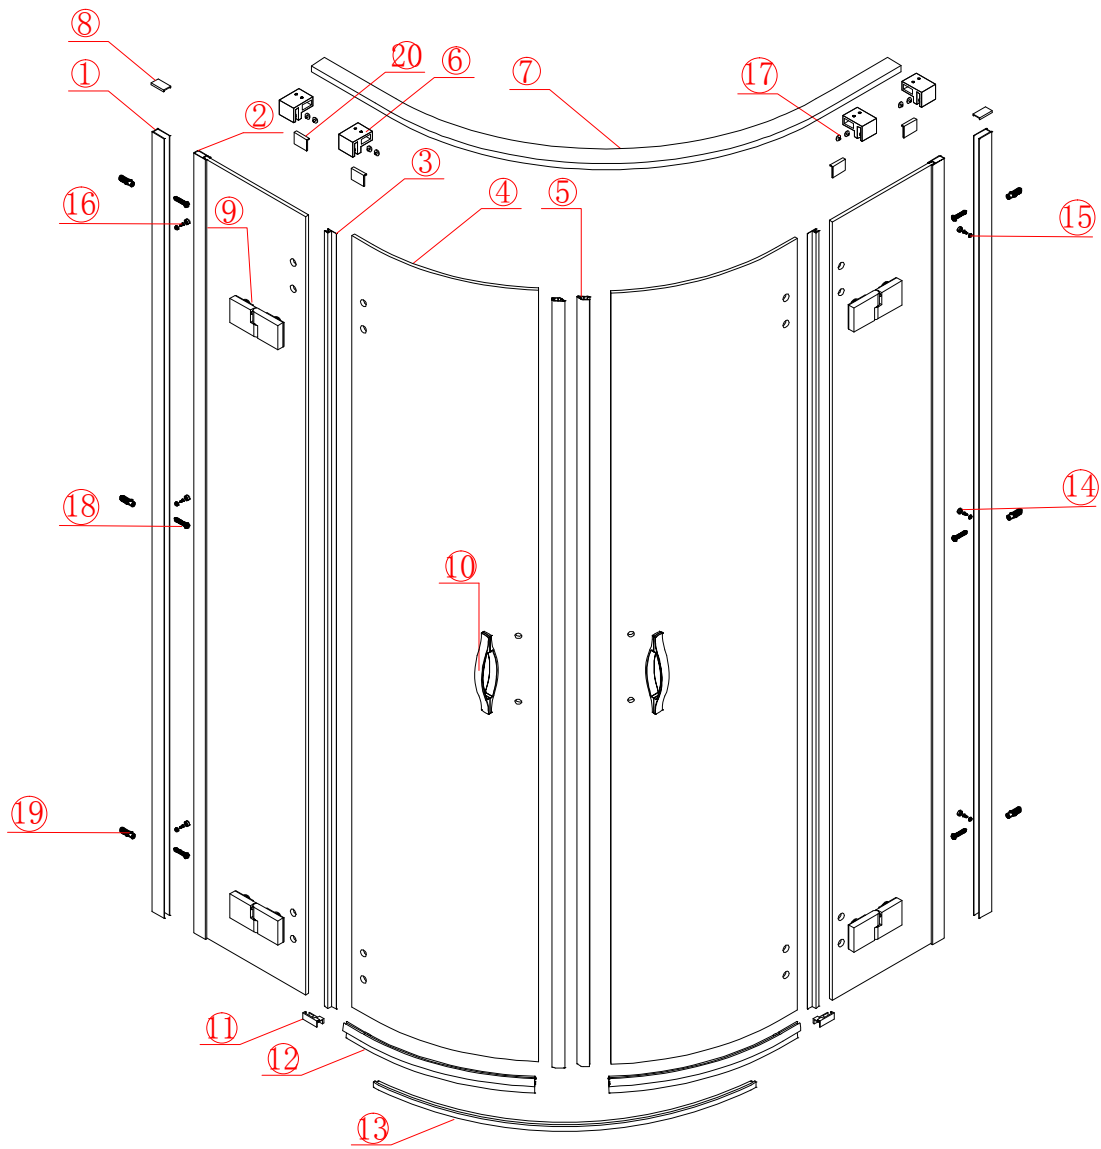

Note: Safety glass can not be re-worked.

■ Installation

Please read these instructions carefully before start of installation.

The wall post has up to 20mm of adjustment for out of true wall situations.

Ensure that the shower tray is fitted level and that after assembly of enclosure there is a full and continuous bead of sealant between the top of the shower tray and the tile joint.

■ Shower Tray Installation

The shower tray must be sited against a structural wall.

Water proof walling or tiling should be fitted so that it sits on the top of the tray rim.

■ Aftercare Instructions

After use, your shower should be cleaned with soap and water. This is particularly important in hard water districts where insoluble lime salts may be deposited and allowed to build up. Cleaners of a gritty or abrasive nature should not be used. Care should be taken to avoid contact with strong chemicals such as organic solvents and strippers.

① x 2	② x 2	③ x 2	④ x 2	⑤ x 2	⑥ x 4
⑦ x 1	⑧ x 2	⑨ x 4 L&R	⑩ x 2	⑪ x 2 L&R	⑫ x 2 L&R
⑬ x 1	⑭ x 6	⑮ x 6	⑯ x 6 ST4X12	⑰ x 8	⑱ x 6 ST5X30
⑲ x 6 Ø8X30	⑳ x 4	x 3 BS-2/2.5/4			

This product is heavy and will require two people to install.