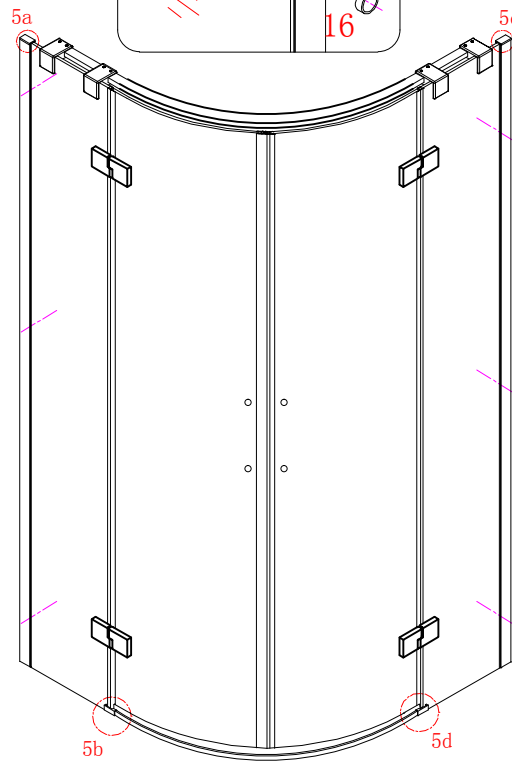

Note: Safety glass can not be re-worked.

■ Installation

Please read these instructions carefully before start of installation.

The wall post has up to 20mm of adjustment for out of true wall situations.

Ensure that the shower tray is fitted level and that after assembly of enclosure there is a full and continuous bead of sealant between the top of the shower tray and the tile joint.

Special care should be taken when drilling walls to avoid hidden pipes or electrical cables.

Note: This product is heavy and will require two people to install.

Please remove protective film from aluminium profiles before installation.

① x 2	② x 2	③ x 2	④ x 2	⑤ x 2	⑥ x 4
⑦ x 1	⑧ x 2	⑨ x 4 L&R	⑩ x 2	⑪ x 2 L&R	⑫ x 2 L&R
⑬ x 1	⑭ x 6	⑮ x 6	⑯ x 6 ST4X12	⑰ x 8	⑱ x 6 ST5X30
⑲ x 6 Ø8X30	⑳ x 4	x 3 BS-2/2.5/4			

This product is heavy and will require two people to install.

875*875 FOR BERGAMO-R-2-90-ARCO
975*975 FOR BERGAMO-R-2-100-ARCO

3

This product is heavy and will require two people to install.

This product is heavy and will require two people to install.

This product is heavy and will require two people to install.