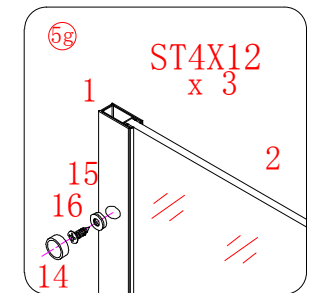

① x 2	② x 2	③ x 2	④ x 2	⑤ x 2	⑥ x 4
⑦ x 1	⑧ x 2	⑨ x 4 L&R	⑩ x 2	⑪ x 2 L&R	⑫ x 2 L&R
⑬ x 1	⑭ x 6	⑮ x 6	⑯ x 6 ST4X12	⑰ x 8	⑱ x 6 ST5X30
⑲ x 6 Ø8X30	⑳ x 4	x 3 BS-2/2.5/4			

This product is heavy and will require two people to install.

875*875 FOR BERGAMO-R-2-90-ARCO
975*975 FOR BERGAMO-R-2-100-ARCO

3

This product is heavy and will require two people to install.

This product is heavy and will require two people to install.

This product is heavy and will require two people to install.