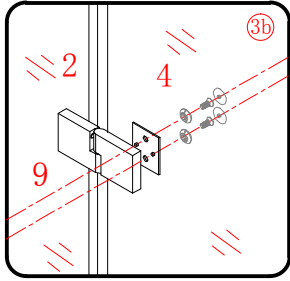

This product is heavy and will require two people to install.