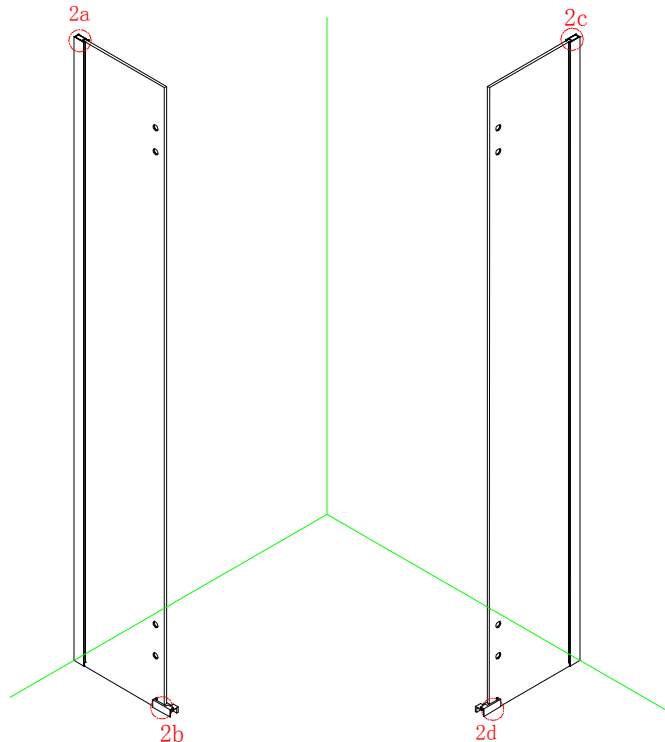

Note: Safety glass can not be re-worked.

■ Installation

Please read these instructions carefully before start of installation.

The wall post has up to 20mm of adjustment for out of true wall situations.

Ensure that the shower tray is fitted level and that after assembly of enclosure there is a full and continuous bead of sealant between the top of the shower tray and the tile joint.

① x 2	② x 2	③ x 2	④ x 2	⑤ x 2	⑥ x 4
⑦ x 1	⑧ x 2	⑨ x 4 L&R	⑩ x 2	⑪ x 2 L&R	⑫ x 2 L&R
⑬ x 1	⑭ x 6	⑮ x 6	⑯ x 6 ST4X12	⑰ x 8	⑱ x 6 ST5X30
⑲ x 6 Ø8X30	⑳ x 4	x 3 BS-2/2.5/4			

This product is heavy and will require two people to install.

875*875 FOR BERGAMO-R-2-90-ARCO
975*975 FOR BERGAMO-R-2-100-ARCO

3

This product is heavy and will require two people to install.

This product is heavy and will require two people to install.

This product is heavy and will require two people to install.