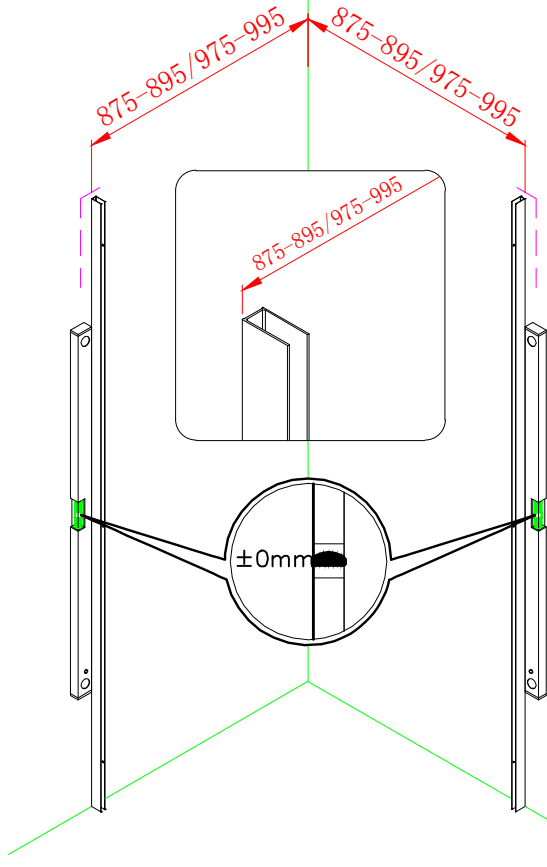

Note: Safety glass can not be re-worked.

■ Installation

Please read these instructions carefully before start of installation.

The wall post has up to 20mm of adjustment for out of true wall situations.

Ensure that the shower tray is fitted level and that after assembly of enclosure there is a full and continuous bead of sealant between the top of the shower tray and the tile joint.

① x 2	② x 2	③ x 2	④ x 2	⑤ x 2	⑥ x 4
⑦ x 1	⑧ x 2	⑨ x 4 L&R	⑩ x 2	⑪ x 2 L&R	⑫ x 2 L&R
⑬ x 1	⑭ x 6	⑮ x 6	⑯ x 6 ST4X12	⑰ x 8	⑱ x 6 ST5X30
⑲ x 6 Ø8X30	⑳ x 4	x 3 BS-2/2.5/4			

This product is heavy and will require two people to install.

875*875 FOR BERGAMO-R-2-90-ARCO
975*975 FOR BERGAMO-R-2-100-ARCO

3

This product is heavy and will require two people to install.

This product is heavy and will require two people to install.

This product is heavy and will require two people to install.