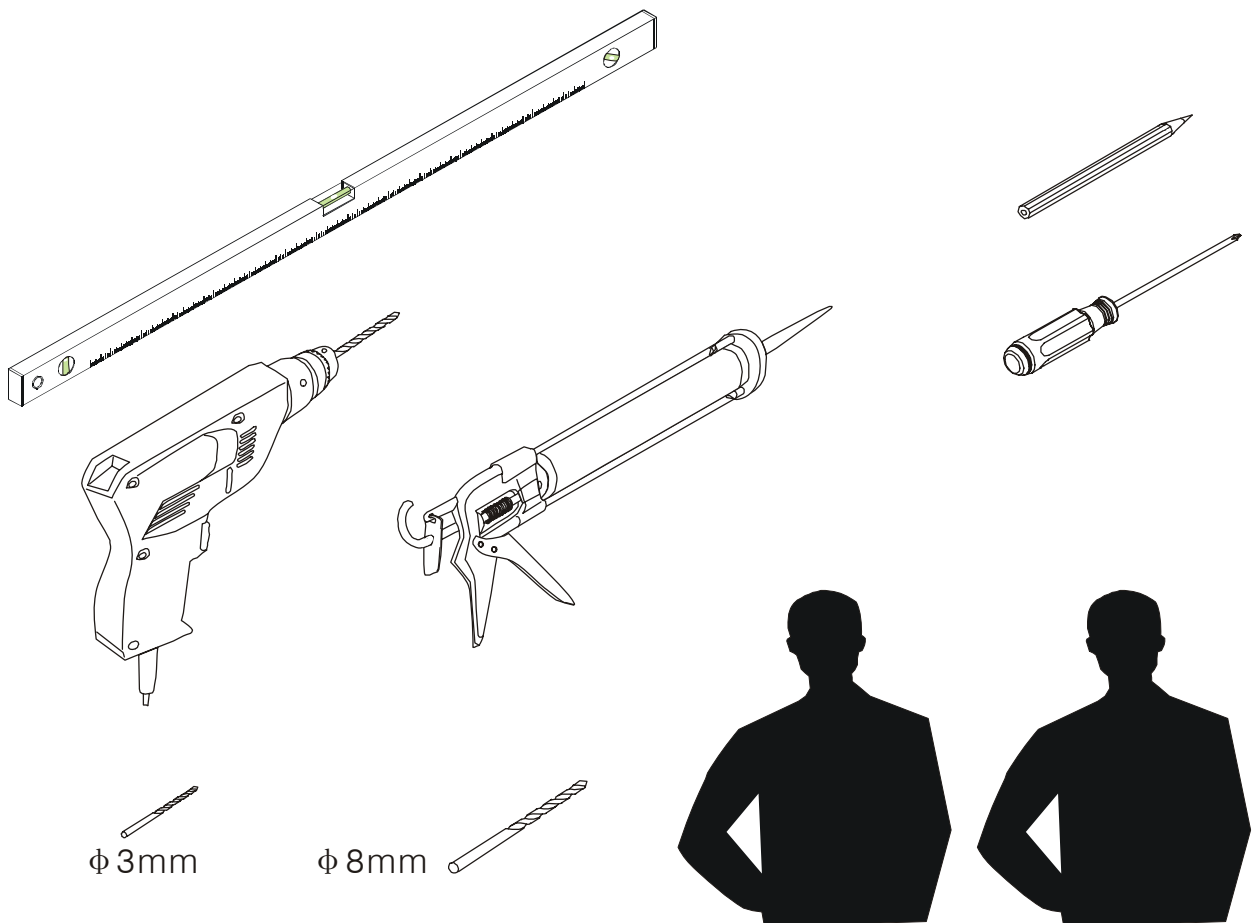

Note: Safety glass can not be re-worked.

■ Installation

Please read these instructions carefully before start of installation.

The wall post has up to 20mm of adjustment for out of true wall situations.

Ensure that the shower tray is fitted level and that after assembly of enclosure there is a full and continuous bead of sealant between the top of the shower tray and the tile joint.

Special care should be taken when drilling walls to avoid hidden pipes or electrical cables.

Note: This product is heavy and will require two people to install.

Please remove protective film from aluminium profiles before installation.

■ Shower Tray Installation

The shower tray must be sited against a structural wall.

Water proof walling or tiling should be fitted so that it sits on the top of the tray rim.

■ Aftercare Instructions

After use, your shower should be cleaned with soap and water. This is particularly important in hard water districts where insoluble lime salts may be deposited and allowed to build up. Cleaners of a gritty or abrasive nature should not be used. Care should be taken to avoid contact with strong chemicals such as organic solvents and strippers.

Glass cleaners can be used but with caution, if in doubt contact the supplier of the cleaner in question.

Please keep these instructions for aftercare and customer service details.

Tools required

This product is heavy and will require two people to install.