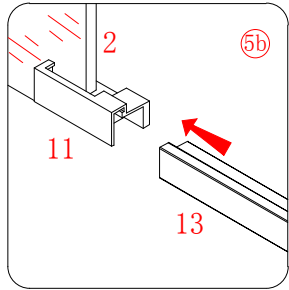

Note: Safety glass can not be re-worked.

■ Installation

Please read these instructions carefully before start of installation.

The wall post has up to 20mm of adjustment for out of true wall situations.

Ensure that the shower tray is fitted level and that after assembly of enclosure there is a full and continuous bead of sealant between the top of the shower tray and the tile joint.

① x 2	② x 2	③ x 2	④ x 2	⑤ x 2	⑥ x 4
⑦ x 1	⑧ x 2	⑨ x 4 L&R	⑩ x 2	⑪ x 2 L&R	⑫ x 2 L&R
⑬ x 1	⑭ x 6	⑮ x 6	⑯ x 6 ST4X12	⑰ x 8	⑱ x 6 ST5X30
⑲ x 6 Ø8X30	⑳ x 4	x 3 BS-2/2.5/4			

This product is heavy and will require two people to install.

875*875 FOR BERGAMO-R-2-90-ARCO
975*975 FOR BERGAMO-R-2-100-ARCO

3

This product is heavy and will require two people to install.

This product is heavy and will require two people to install.

This product is heavy and will require two people to install.