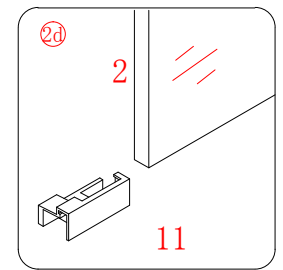

875*875 FOR BERGAMO-R-2-90-ARCO
975*975 FOR BERGAMO-R-2-100-ARCO

3