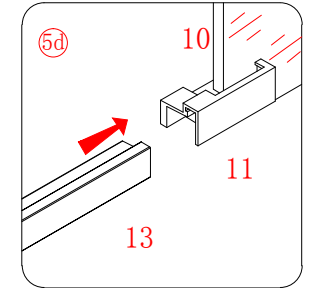

Note: Safety glass can not be re-worked.

■ Installation

Please read these instructions carefully before start of installation.

The wall post has up to 20mm of adjustment for out of true wall situations.

Ensure that the shower tray is fitted level and that after assembly of enclosure there is a full and continuous bead of sealant between the top of the shower tray and the tile joint.

① x 2	② x 2	③ x 2	④ x 2	⑤ x 2	⑥ x 4
⑦ x 1	⑧ x 2	⑨ x 4 L&R	⑩ x 2	⑪ x 2 L&R	⑫ x 2 L&R
⑬ x 1	⑭ x 6	⑮ x 6	⑯ x 6 ST4X12	⑰ x 8	⑱ x 6 ST5X30
⑲ x 6 Ø8X30	⑳ x 4	x 3 BS-2/2.5/4			

This product is heavy and will require two people to install.

875*875 FOR BERGAMO-R-2-90-ARCO
975*975 FOR BERGAMO-R-2-100-ARCO

3

This product is heavy and will require two people to install.

This product is heavy and will require two people to install.

This product is heavy and will require two people to install.