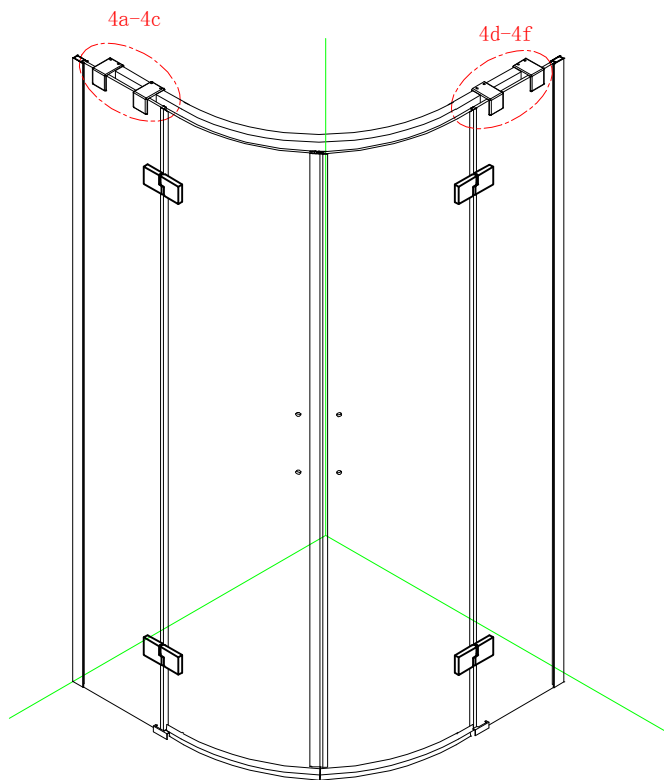

Note: Safety glass can not be re-worked.

■ Installation

Please read these instructions carefully before start of installation.

The wall post has up to 20mm of adjustment for out of true wall situations.

Ensure that the shower tray is fitted level and that after assembly of enclosure there is a full and continuous bead of sealant between the top of the shower tray and the tile joint.

① x 2	② x 2	③ x 2	④ x 2	⑤ x 2	⑥ x 4
⑦ x 1	⑧ x 2	⑨ x 4 L&R	⑩ x 2	⑪ x 2 L&R	⑫ x 2 L&R
⑬ x 1	⑭ x 6	⑮ x 6	⑯ x 6 ST4X12	⑰ x 8	⑱ x 6 ST5X30
⑲ x 6 Ø8X30	⑳ x 4	x 3 BS-2/2.5/4			

This product is heavy and will require two people to install.

875*875 FOR BERGAMO-R-2-90-ARCO
975*975 FOR BERGAMO-R-2-100-ARCO

3

This product is heavy and will require two people to install.

This product is heavy and will require two people to install.

This product is heavy and will require two people to install.