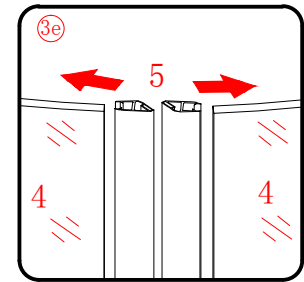

Note: Safety glass can not be re-worked.

■ Installation

Please read these instructions carefully before start of installation.

The wall post has up to 20mm of adjustment for out of true wall situations.

Ensure that the shower tray is fitted level and that after assembly of enclosure there is a full and continuous bead of sealant between the top of the shower tray and the tile joint.

① x 2	② x 2	③ x 2	④ x 2	⑤ x 2	⑥ x 4
⑦ x 1	⑧ x 2	⑨ x 4 L&R	⑩ x 2	⑪ x 2 L&R	⑫ x 2 L&R
⑬ x 1	⑭ x 6	⑮ x 6	⑯ x 6 ST4X12	⑰ x 8	⑱ x 6 ST5X30
⑲ x 6 Ø8X30	⑳ x 4	x 3 BS-2/2.5/4			

This product is heavy and will require two people to install.

875*875 FOR BERGAMO-R-2-90-ARCO
975*975 FOR BERGAMO-R-2-100-ARCO

3

This product is heavy and will require two people to install.

This product is heavy and will require two people to install.

This product is heavy and will require two people to install.