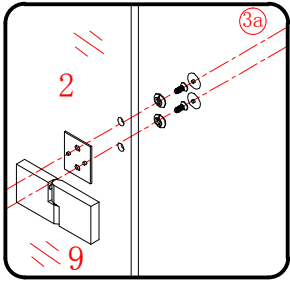

This product is heavy and will require two people to install.