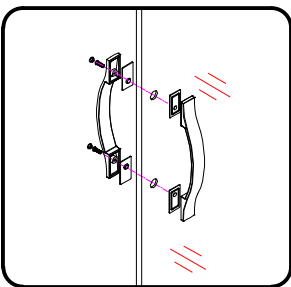

Note: Safety glass can not be re-worked.

■ Installation

Please read these instructions carefully before start of installation.

The wall post has up to 20mm of adjustment for out of true wall situations.

Ensure that the shower tray is fitted level and that after assembly of enclosure there is a full and continuous bead of sealant between the top of the shower tray and the tile joint.

① x 2	② x 2	③ x 2	④ x 2	⑤ x 2	⑥ x 4
⑦ x 1	⑧ x 2	⑨ x 4 L&R	⑩ x 2	⑪ x 2 L&R	⑫ x 2 L&R
⑬ x 1	⑭ x 6	⑮ x 6	⑯ x 6 ST4X12	⑰ x 8	⑱ x 6 ST5X30
⑲ x 6 Ø8X30	⑳ x 4	x 3 BS-2/2.5/4			

This product is heavy and will require two people to install.

875*875 FOR BERGAMO-R-2-90-ARCO
975*975 FOR BERGAMO-R-2-100-ARCO

3

This product is heavy and will require two people to install.

This product is heavy and will require two people to install.

This product is heavy and will require two people to install.