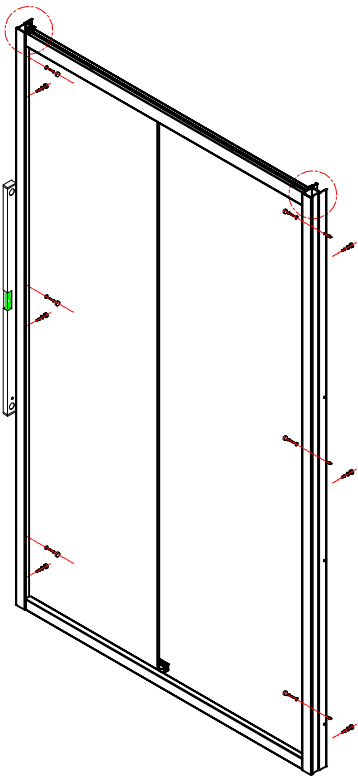

Note: Safety glass can not be re-worked.

■ Installation

Please read these instructions carefully before start of installation.

The wall post has up to 20mm of adjustment for out of true wall situations.

Ensure that the shower tray is fitted level and that after assembly of enclosure there is a full and continuous bead of sealant between the top of the shower tray and the tile joint.

① x 2	② x 8 ST4X20	③ x 12	④ x 1	⑤ x 6 φ6X30	⑥ x 8 ST4X12	⑦ x 12
⑧ x 6 ST4X30	⑨ x 1	⑩ x 1	⑪ x 1	⑫ x 1	⑬ x 1	⑭ x 2
⑮ x 2	⑯ x 1	⑰ x 1	⑱ x 1	⑲ x 1	⑳ x 1	㉑ x 1
㉒ x 1	㉓ x 1	㉔ x 1	x 2 M4X30	x 3 BS-2,5/4/5		

This product is heavy and will require two people to install.

L=533(120)/583(130)/633(140)/683(150)

This product is heavy and will require two people to install.

This product is heavy and will require two people to install.

This product is heavy and will require two people to install.