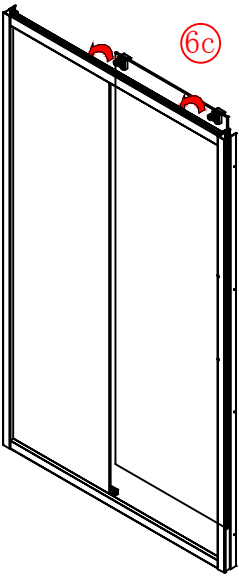

Note: Safety glass can not be re-worked.

■ Installation

Please read these instructions carefully before start of installation.

The wall post has up to 20mm of adjustment for out of true wall situations.

Ensure that the shower tray is fitted level and that after assembly of enclosure there is a full and continuous bead of sealant between the top of the shower tray and the tile joint.

① x 2	② x 8 ST4X20	③ x 12	④ x 1	⑤ x 6 φ6X30	⑥ x 8 ST4X12	⑦ x 12
⑧ x 6 ST4X30	⑨ x 1	⑩ x 1	⑪ x 1	⑫ x 1	⑬ x 1	⑭ x 2
⑮ x 2	⑯ x 1	⑰ x 1	⑱ x 1	⑲ x 1	⑳ x 1	㉑ x 1
㉒ x 1	㉓ x 1	㉔ x 1	x 2 M4X30	x 3 BS-2,5/4/5		

This product is heavy and will require two people to install.

L=533(120)/583(130)/633(140)/683(150)

This product is heavy and will require two people to install.

This product is heavy and will require two people to install.

This product is heavy and will require two people to install.