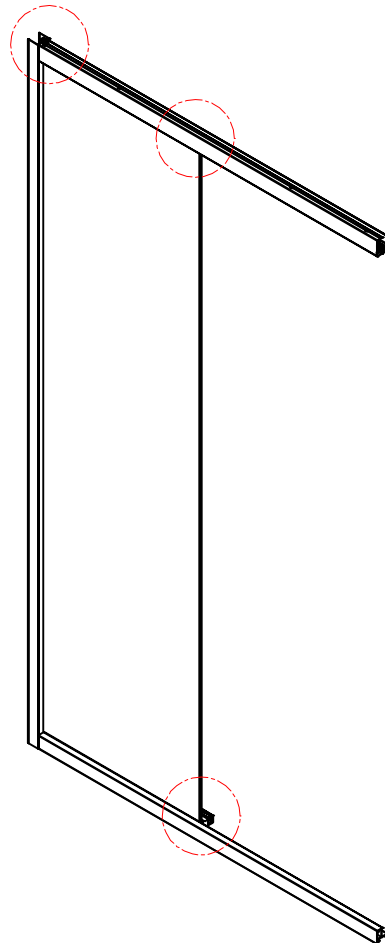

Note: Safety glass can not be re-worked.

■ Installation

Please read these instructions carefully before start of installation.

The wall post has up to 20mm of adjustment for out of true wall situations.

Ensure that the shower tray is fitted level and that after assembly of enclosure there is a full and continuous bead of sealant between the top of the shower tray and the tile joint.

① x 2	② x 8 ST4X20	③ x 12	④ x 1	⑤ x 6 φ6X30	⑥ x 8 ST4X12	⑦ x 12
⑧ x 6 ST4X30	⑨ x 1	⑩ x 1	⑪ x 1	⑫ x 1	⑬ x 1	⑭ x 2
⑮ x 2	⑯ x 1	⑰ x 1	⑱ x 1	⑲ x 1	⑳ x 1	㉑ x 1
㉒ x 1	㉓ x 1	㉔ x 1	x 2 M4X30	x 3 BS-2,5/4/5		

This product is heavy and will require two people to install.

L=533(120)/583(130)/633(140)/683(150)

This product is heavy and will require two people to install.

This product is heavy and will require two people to install.

This product is heavy and will require two people to install.