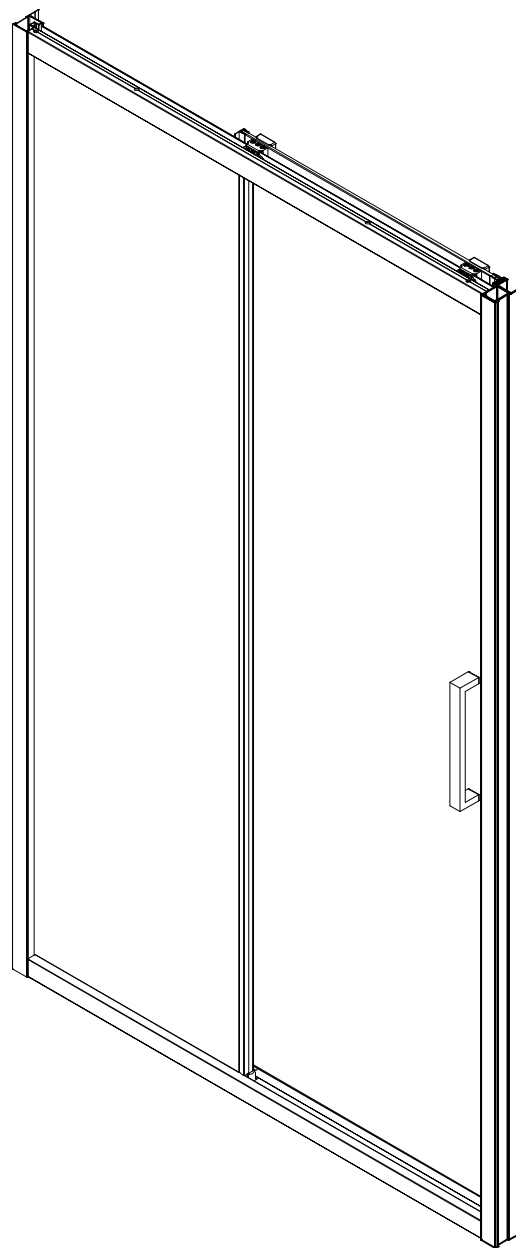

CEZARES

Side panel

Installation instructions
(For LUX-SOFT-BF-I)

■ General Information

Please inspect the product immediately upon receipt for transit damage, missing packs/parts or manufacturing fault. Damage reported later cannot be accepted. Please handle the product with care avoiding knocks and shock loading to all sides and edges of the glass.

Note: Safety glass can not be re-worked.

■ Installation

Please read these instructions carefully before start of installation.

The wall post has up to 20mm of adjustment for out of true wall situations.

Ensure that the shower tray is fitted level and that after assembly of enclosure there is a full and continuous bead of sealant between the top of the shower tray and the tile joint.