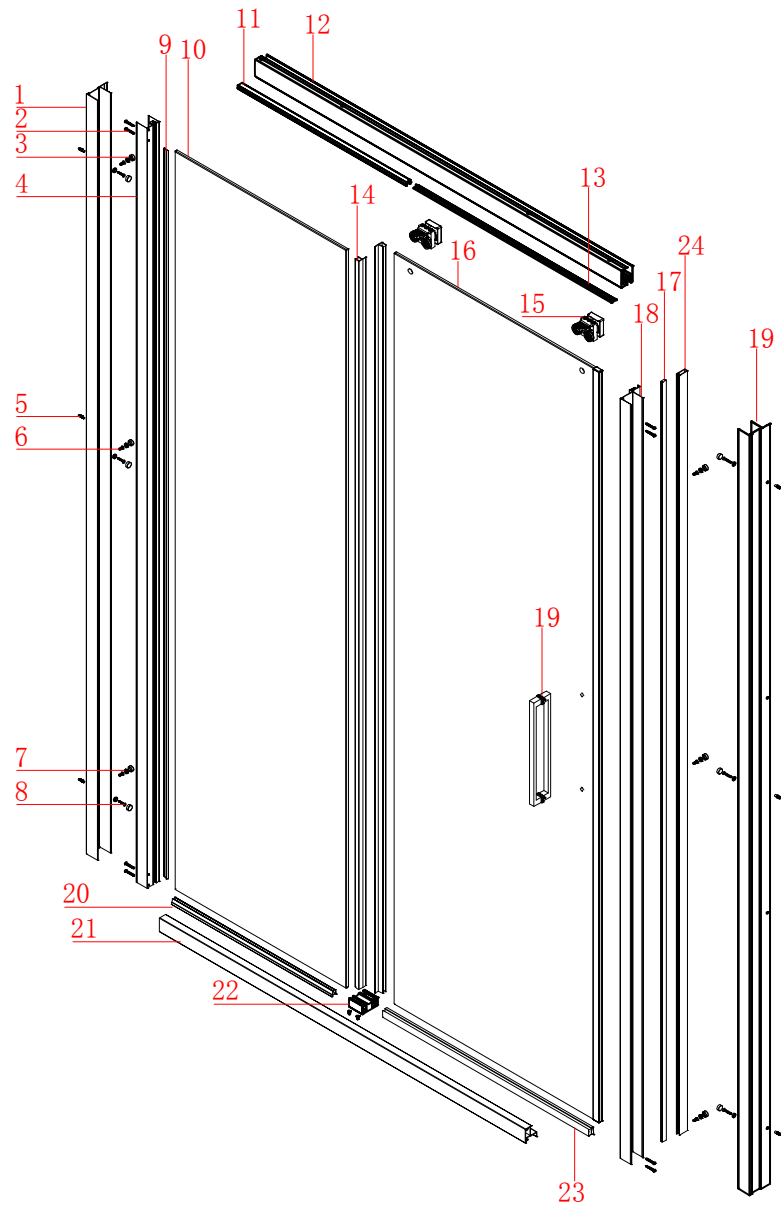

Note: Safety glass can not be re-worked.

■ Installation

Please read these instructions carefully before start of installation.

The wall post has up to 20mm of adjustment for out of true wall situations.

Ensure that the shower tray is fitted level and that after assembly of enclosure there is a full and continuous bead of sealant between the top of the shower tray and the tile joint.

① x 2	② x 8 ST4X20	③ x 12	④ x 1	⑤ x 6 φ6X30	⑥ x 8 ST4X12	⑦ x 12
⑧ x 6 ST4X30	⑨ x 1	⑩ x 1	⑪ x 1	⑫ x 1	⑬ x 1	⑭ x 2
⑮ x 2	⑯ x 1	⑰ x 1	⑱ x 1	⑲ x 1	⑳ x 1	㉑ x 1
㉒ x 1	㉓ x 1	㉔ x 1	x 2 M4X30	x 3 BS-2,5/4/5		

This product is heavy and will require two people to install.