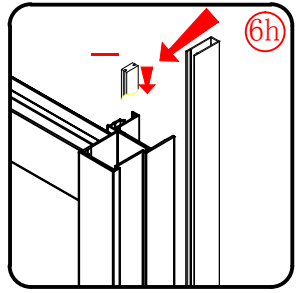

Note: Safety glass can not be re-worked.

■ Installation

Please read these instructions carefully before start of installation.

The wall post has up to 20mm of adjustment for out of true wall situations.

Ensure that the shower tray is fitted level and that after assembly of enclosure there is a full and continuous bead of sealant between the top of the shower tray and the tile joint.

① x 2	② x 8 ST4X20	③ x 12	④ x 1	⑤ x 6 φ6X30	⑥ x 8 ST4X12	⑦ x 12
⑧ x 6 ST4X30	⑨ x 1	⑩ x 1	⑪ x 1	⑫ x 1	⑬ x 1	⑭ x 2
⑮ x 2	⑯ x 1	⑰ x 1	⑱ x 1	⑲ x 1	⑳ x 1	㉑ x 1
㉒ x 1	㉓ x 1	㉔ x 1	x 2 M4X30	x 3 BS-2,5/4/5		

This product is heavy and will require two people to install.

L=533(120)/583(130)/633(140)/683(150)

This product is heavy and will require two people to install.

This product is heavy and will require two people to install.

This product is heavy and will require two people to install.