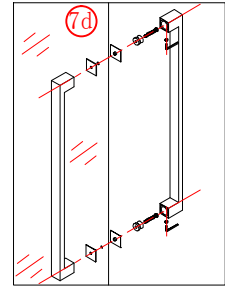

Note: Safety glass can not be re-worked.

■ Installation

Please read these instructions carefully before start of installation.

The wall post has up to 20mm of adjustment for out of true wall situations.

Ensure that the shower tray is fitted level and that after assembly of enclosure there is a full and continuous bead of sealant between the top of the shower tray and the tile joint.

① x 2	② x 8 ST4X20	③ x 12	④ x 1	⑤ x 6 φ6X30	⑥ x 8 ST4X12	⑦ x 12
⑧ x 6 ST4X30	⑨ x 1	⑩ x 1	⑪ x 1	⑫ x 1	⑬ x 1	⑭ x 2
⑮ x 2	⑯ x 1	⑰ x 1	⑱ x 1	⑲ x 1	⑳ x 1	㉑ x 1
㉒ x 1	㉓ x 1	㉔ x 1	x 2 M4X30	x 3 BS-2,5/4/5		

This product is heavy and will require two people to install.

L=533(120)/583(130)/633(140)/683(150)

This product is heavy and will require two people to install.

This product is heavy and will require two people to install.

This product is heavy and will require two people to install.