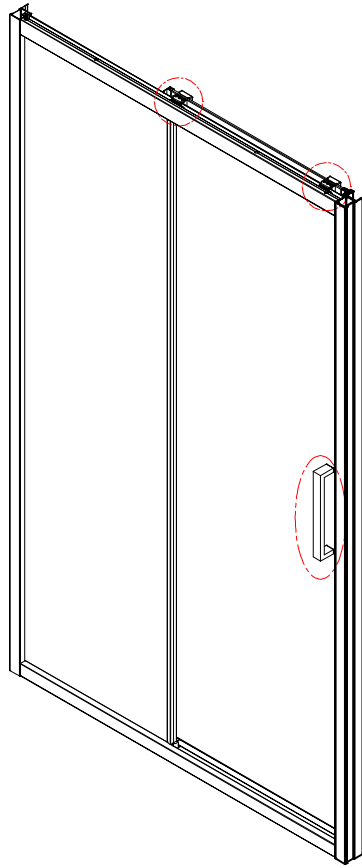

Note: Safety glass can not be re-worked.

■ Installation

Please read these instructions carefully before start of installation.

The wall post has up to 20mm of adjustment for out of true wall situations.

Ensure that the shower tray is fitted level and that after assembly of enclosure there is a full and continuous bead of sealant between the top of the shower tray and the tile joint.

① x 2	② x 8 ST4X20	③ x 12	④ x 1	⑤ x 6 φ6X30	⑥ x 8 ST4X12	⑦ x 12
⑧ x 6 ST4X30	⑨ x 1	⑩ x 1	⑪ x 1	⑫ x 1	⑬ x 1	⑭ x 2
⑮ x 2	⑯ x 1	⑰ x 1	⑱ x 1	⑲ x 1	⑳ x 1	㉑ x 1
㉒ x 1	㉓ x 1	㉔ x 1	x 2 M4X30	x 3 BS-2,5/4/5		

This product is heavy and will require two people to install.

L=533(120)/583(130)/633(140)/683(150)

This product is heavy and will require two people to install.

This product is heavy and will require two people to install.

This product is heavy and will require two people to install.