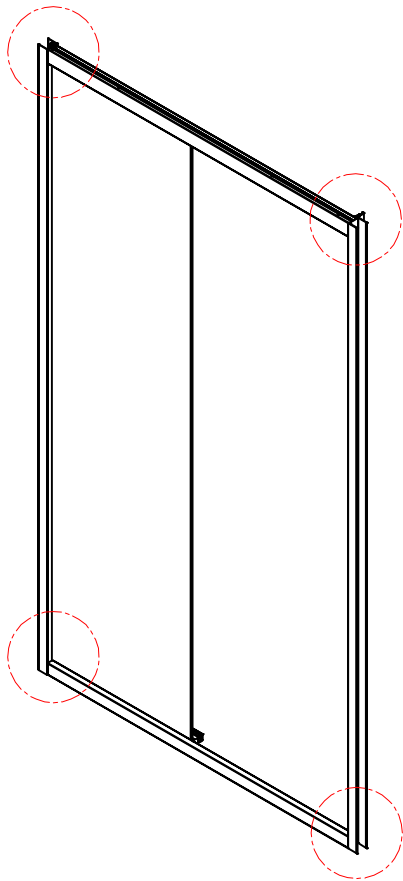

Note: Safety glass can not be re-worked.

■ Installation

Please read these instructions carefully before start of installation.

The wall post has up to 20mm of adjustment for out of true wall situations.

Ensure that the shower tray is fitted level and that after assembly of enclosure there is a full and continuous bead of sealant between the top of the shower tray and the tile joint.

① x 2	② x 8 ST4X20	③ x 12	④ x 1	⑤ x 6 φ6X30	⑥ x 8 ST4X12	⑦ x 12
⑧ x 6 ST4X30	⑨ x 1	⑩ x 1	⑪ x 1	⑫ x 1	⑬ x 1	⑭ x 2
⑮ x 2	⑯ x 1	⑰ x 1	⑱ x 1	⑲ x 1	⑳ x 1	㉑ x 1
㉒ x 1	㉓ x 1	㉔ x 1	x 2 M4X30	x 3 BS-2,5/4/5		

This product is heavy and will require two people to install.

L=533(120)/583(130)/633(140)/683(150)

This product is heavy and will require two people to install.

This product is heavy and will require two people to install.

This product is heavy and will require two people to install.