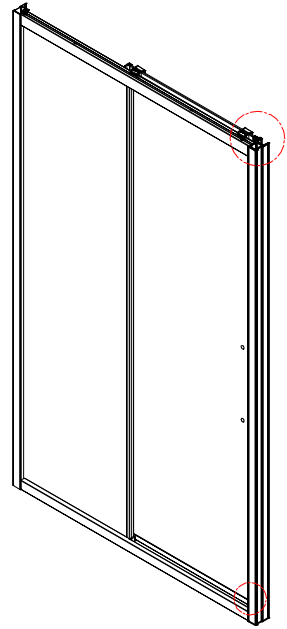

Note: Safety glass can not be re-worked.

■ Installation

Please read these instructions carefully before start of installation.

The wall post has up to 20mm of adjustment for out of true wall situations.

Ensure that the shower tray is fitted level and that after assembly of enclosure there is a full and continuous bead of sealant between the top of the shower tray and the tile joint.

① x 2	② x 8 ST4X20	③ x 12	④ x 1	⑤ x 6 φ6X30	⑥ x 8 ST4X12	⑦ x 12
⑧ x 6 ST4X30	⑨ x 1	⑩ x 1	⑪ x 1	⑫ x 1	⑬ x 1	⑭ x 2
⑮ x 2	⑯ x 1	⑰ x 1	⑱ x 1	⑲ x 1	⑳ x 1	㉑ x 1
㉒ x 1	㉓ x 1	㉔ x 1	x 2 M4X30	x 3 BS-2,5/4/5		

This product is heavy and will require two people to install.

L=533(120)/583(130)/633(140)/683(150)

This product is heavy and will require two people to install.

This product is heavy and will require two people to install.

This product is heavy and will require two people to install.