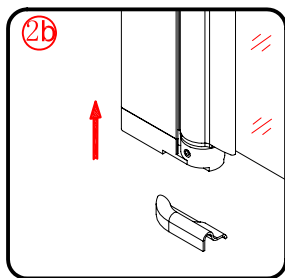

3

This product is heavy and will require two people to install.