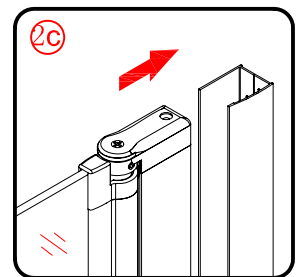

3

This product is heavy and will require two people to install.