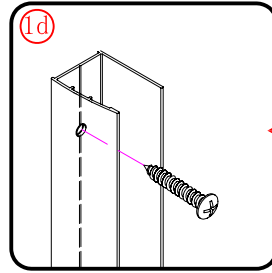

3

This product is heavy and will require two people to install.