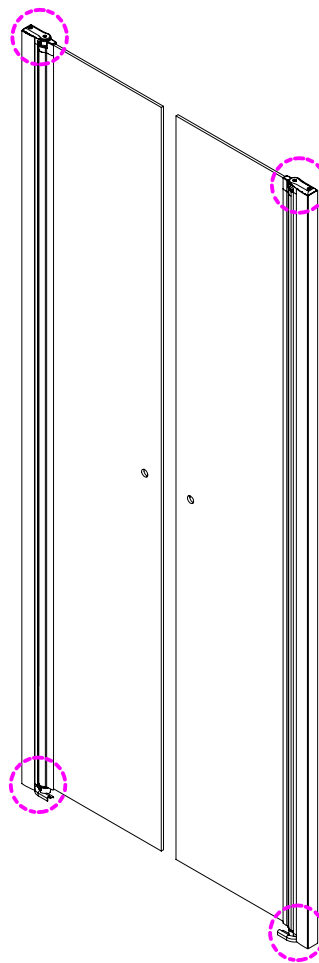

3

This product is heavy and will require two people to install.