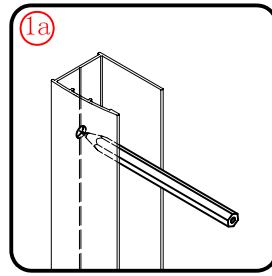

3

This product is heavy and will require two people to install.