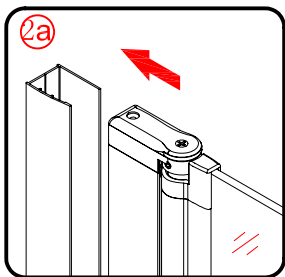

3

This product is heavy and will require two people to install.