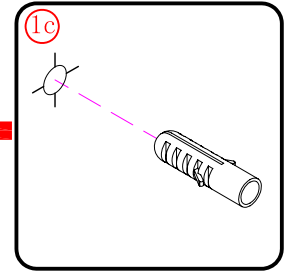

3

This product is heavy and will require two people to install.