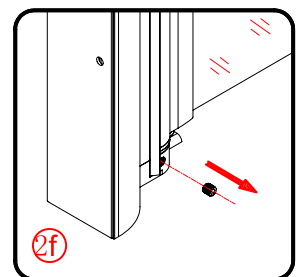

3

This product is heavy and will require two people to install.