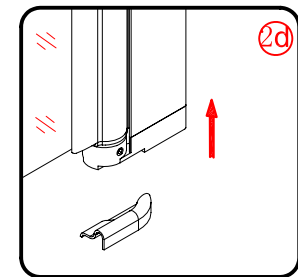

3

This product is heavy and will require two people to install.