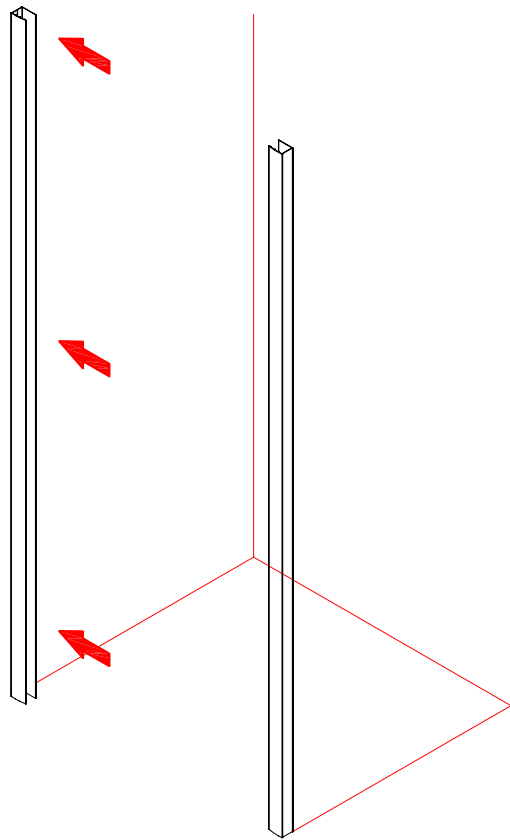

3

This product is heavy and will require two people to install.