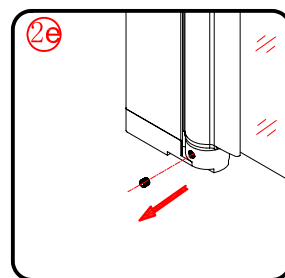

3

This product is heavy and will require two people to install.