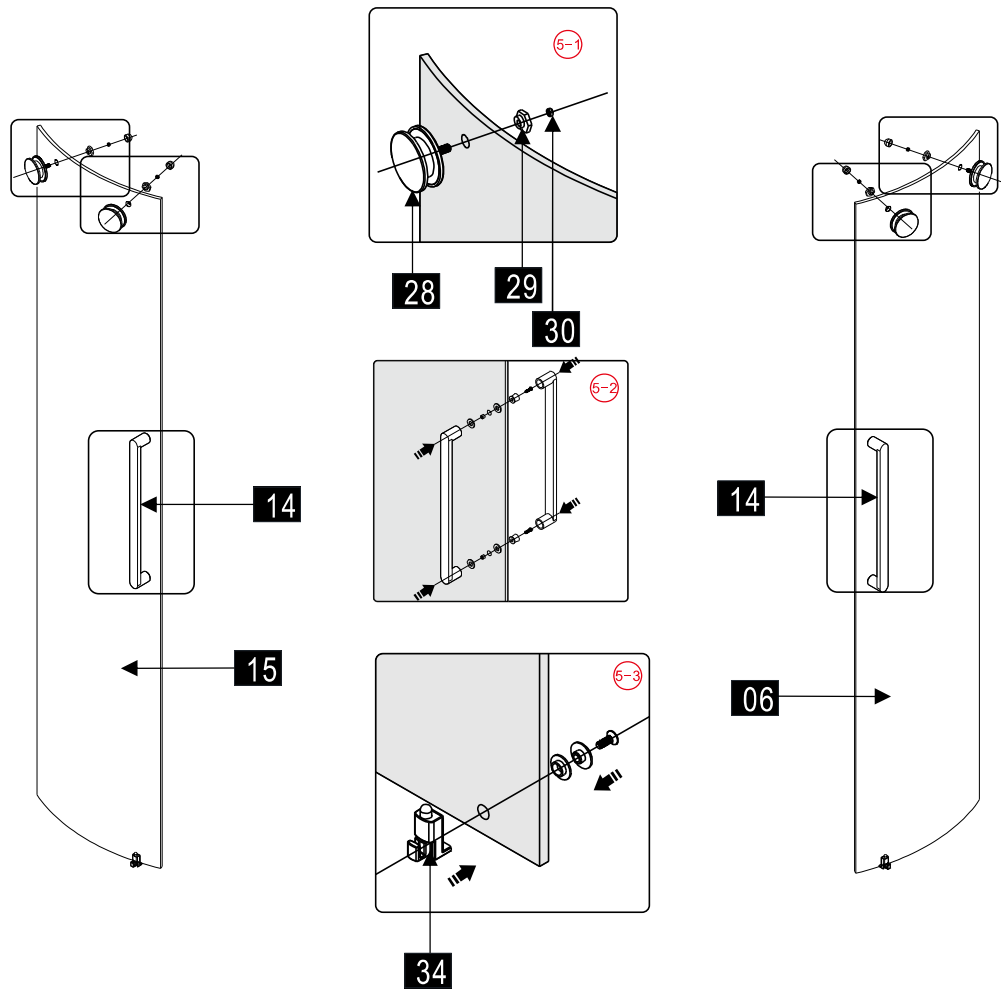

This product is heavy and will require two people to install.