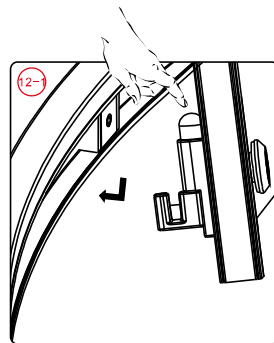

Note: Safety glass can not be re-worked.

■ Installation

Please read these instructions carefully before start of installation.

The wall post has up to 20mm of adjustment for out of true wall situations.

Ensure that the shower tray is fitted level and that after assembly of enclosure there is a full and continuous bead of sealant between the top of the shower tray and the title joint.

10-7

17

10-8

18

10-9

- Please find there is a packet of grease provided in this product.
- Grease to be applied on the track of the bottom rail (as shown in step 53) in order to ease the door sliding operation.

This product is heavy and will require two people to install.

This product is heavy and will require two people to install.

39

9

37

This product is heavy and will require two people to install.

This product is heavy and will require two people to install.