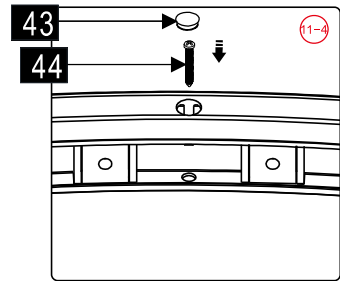

This product is heavy and will require two people to install.