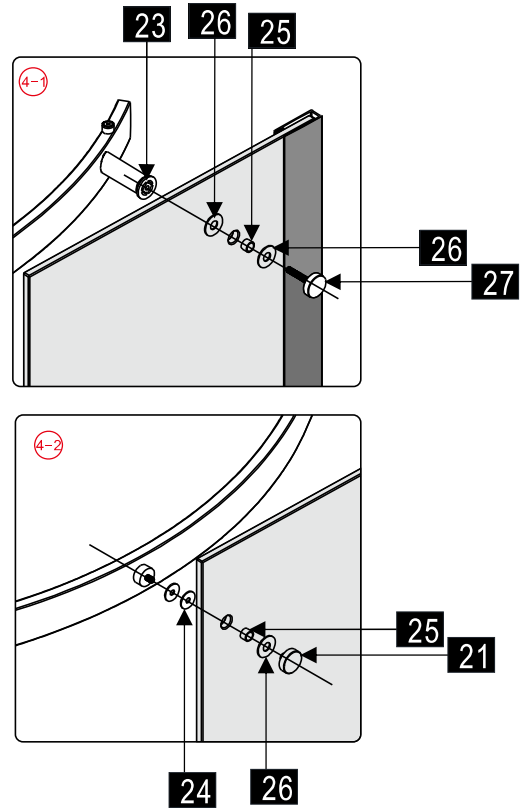

This product is heavy and will require two people to install.