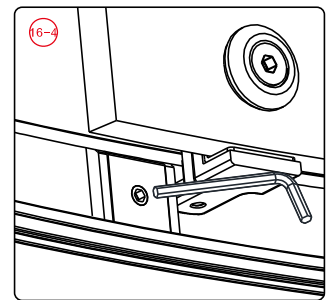

Note: Safety glass can not be re-worked.

■ Installation

Please read these instructions carefully before start of installation.

The wall post has up to 20mm of adjustment for out of true wall situations.

Ensure that the shower tray is fitted level and that after assembly of enclosure there is a full and continuous bead of sealant between the top of the shower tray and the title joint.

This product is heavy and will require two people to install.

This product is heavy and will require two people to install.

39

9

37

This product is heavy and will require two people to install.

This product is heavy and will require two people to install.