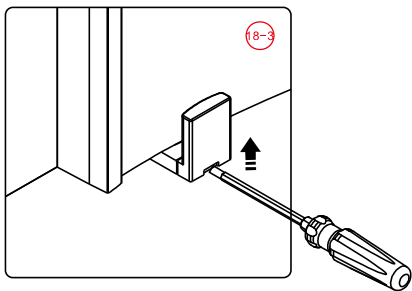

This product is heavy and will require two people to install.