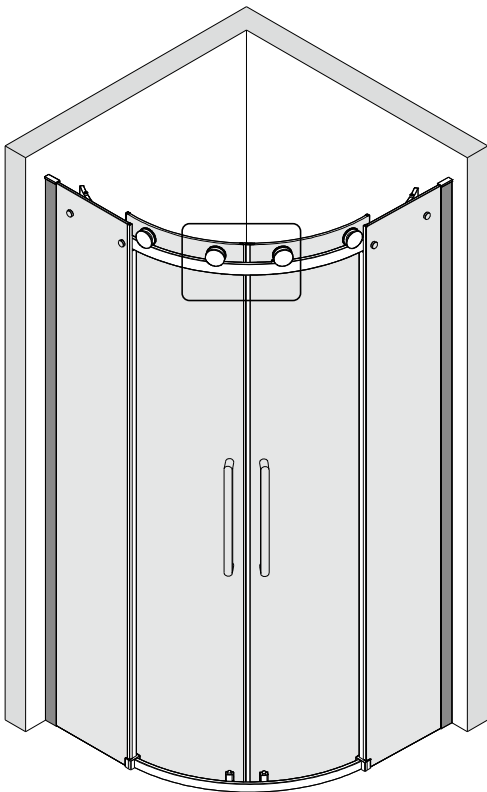

39

9

37

This product is heavy and will require two people to install.