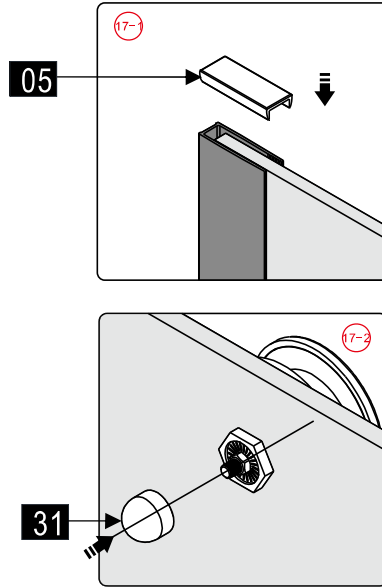

Note: Safety glass can not be re-worked.

■ Installation

Please read these instructions carefully before start of installation.

The wall post has up to 20mm of adjustment for out of true wall situations.

Ensure that the shower tray is fitted level and that after assembly of enclosure there is a full and continuous bead of sealant between the top of the shower tray and the title joint.

This product is heavy and will require two people to install.

This product is heavy and will require two people to install.

39

9

37

This product is heavy and will require two people to install.

This product is heavy and will require two people to install.