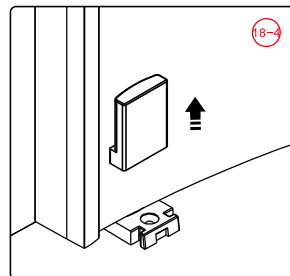

This product is heavy and will require two people to install.