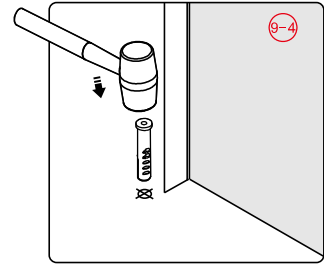

17

18

36

10-2

10-3

40-50mm

10-4

40-50mm

10-5

10-20mm 10-20mm

40

40

10-6

04

04

10-7

17

10-8

18

10-9

- Please find there is a packet of grease provided in this product.
- Grease to be applied on the track of the bottom rail (as shown in step 53) in order to ease the door sliding operation.

This product is heavy and will require two people to install.