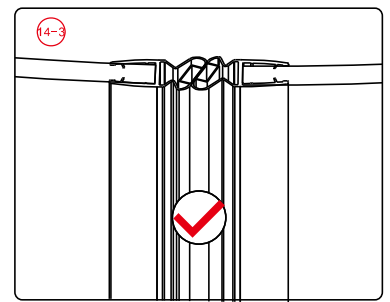

Note: Safety glass can not be re-worked.

■ Installation

Please read these instructions carefully before start of installation.

The wall post has up to 20mm of adjustment for out of true wall situations.

Ensure that the shower tray is fitted level and that after assembly of enclosure there is a full and continuous bead of sealant between the top of the shower tray and the title joint.

This product is heavy and will require two people to install.

This product is heavy and will require two people to install.

39

9

37

This product is heavy and will require two people to install.

This product is heavy and will require two people to install.