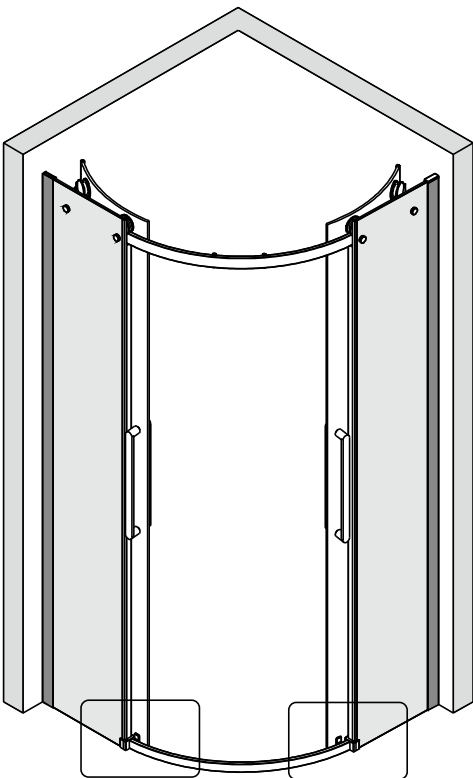

This product is heavy and will require two people to install.