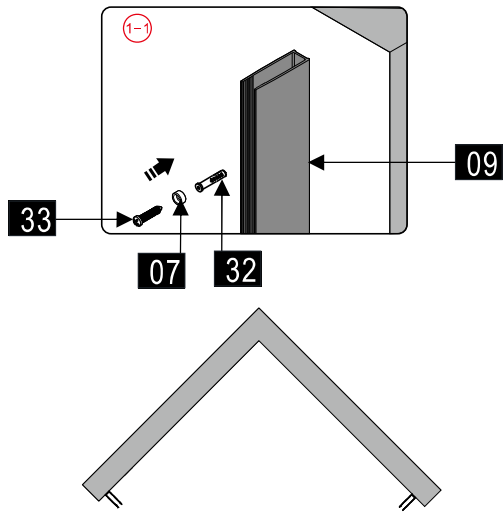

This product is heavy and will require two people to install.