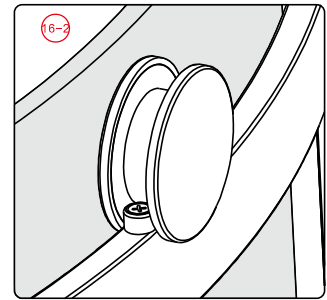

Note: Safety glass can not be re-worked.

■ Installation

Please read these instructions carefully before start of installation.

The wall post has up to 20mm of adjustment for out of true wall situations.

Ensure that the shower tray is fitted level and that after assembly of enclosure there is a full and continuous bead of sealant between the top of the shower tray and the title joint.

This product is heavy and will require two people to install.

This product is heavy and will require two people to install.

39

9

37

This product is heavy and will require two people to install.

This product is heavy and will require two people to install.