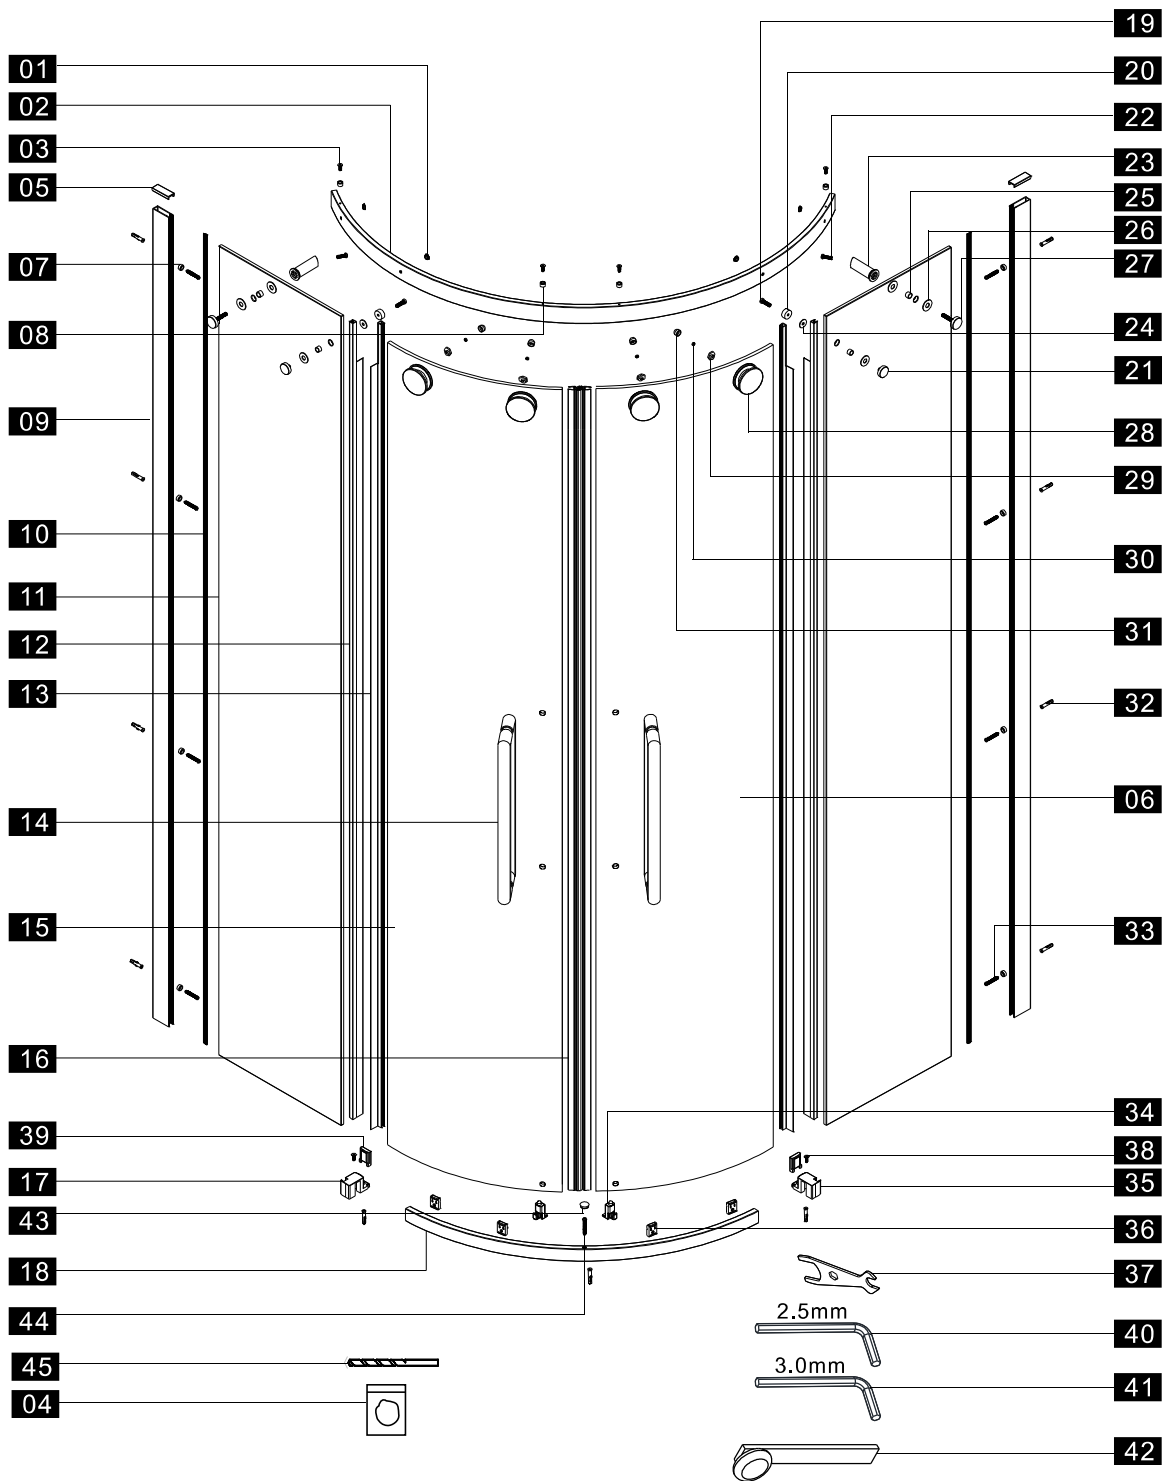

Note: Safety glass can not be re-worked.

■ Installation

Please read these instructions carefully before start of installation.

The wall post has up to 20mm of adjustment for out of true wall situations.

Ensure that the shower tray is fitted level and that after assembly of enclosure there is a full and continuous bead of sealant between the top of the shower tray and the title joint.

■ Shower Tray Installation

The shower tray must be sited against a structural wall.

Water proof walling or tiling should be fitted so that it sits on the top of the tray rim.

■ Aftercare Instructions

After use, your shower should be cleaned with soap and water. This is particularly important in hard water districts where insoluble lime salts may be deposited and allowed to build up. Cleaners of a gritty or abrasive nature should not be used. Care should be taken to avoid contact with strong chemicals such as organic solvents and strippers.

①x 4	②x 1	③x 4 M5X20	④x 1	⑤x 2	⑥x 1	⑦x 8	⑧x 4	⑨x 2	⑩x 2	⑪x 2	⑫x 2	⑬x 2
⑭x 2	⑮x 1	⑯x 1	⑰x 1	⑱x 1	⑲x 2 M5X20	⑳x 2	㉑x 2	㉒x 2 M5X10	㉓x 2	㉔x 2	㉕x 4	㉖x 6
㉗x 2	㉘x 4	㉙x 4	㉚x 4	㉛x 4	㉜x 11	㉝x 8 ST4X40	㉞x 2	㉟x 1	㊱x 4	㊲x 2	㊳x 2 ST4X30	㊴x 2
㊵x 1 2.5mm	㊶x 1 3mm	㊷x 1	㊸x 1	㊹x 1 ST4X35	㊺x 1 Φ 2.8mm							

40-50mm

10-5

10-20mm 10-20mm

40

40

10-6

04

04