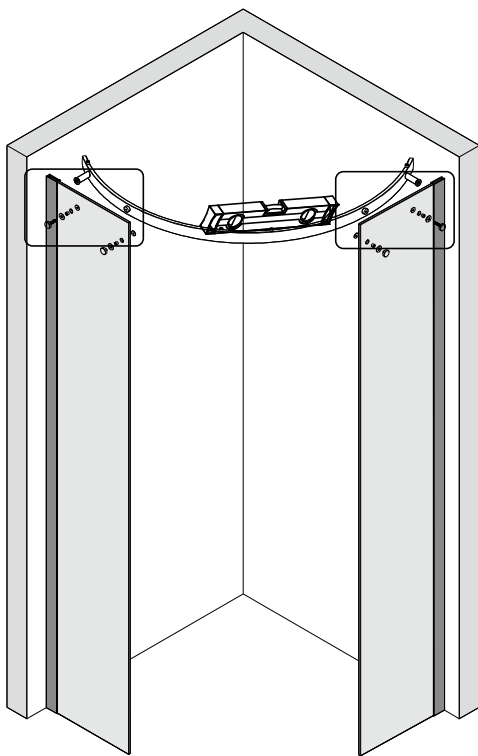

This product is heavy and will require two people to install.