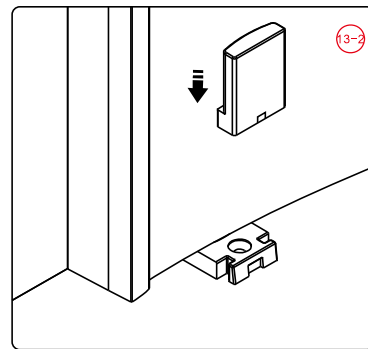

Note: Safety glass can not be re-worked.

■ Installation

Please read these instructions carefully before start of installation.

The wall post has up to 20mm of adjustment for out of true wall situations.

Ensure that the shower tray is fitted level and that after assembly of enclosure there is a full and continuous bead of sealant between the top of the shower tray and the title joint.

This product is heavy and will require two people to install.

This product is heavy and will require two people to install.

39

9

37

This product is heavy and will require two people to install.

This product is heavy and will require two people to install.