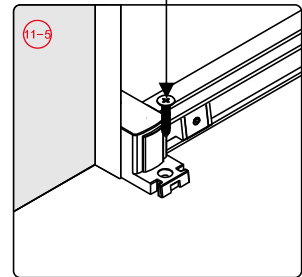

This product is heavy and will require two people to install.