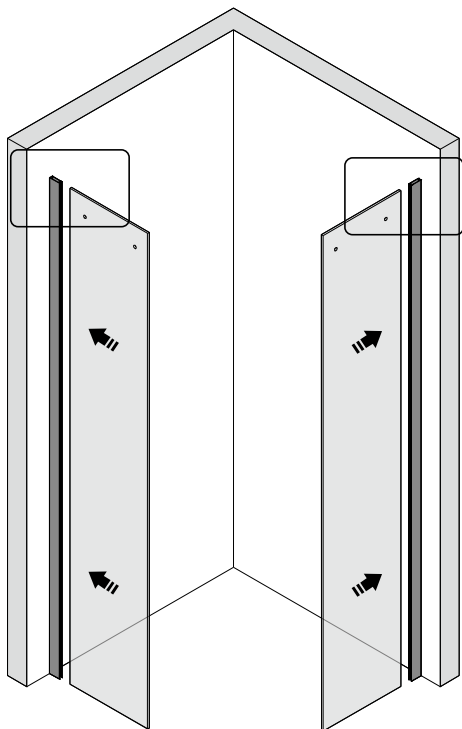

This product is heavy and will require two people to install.