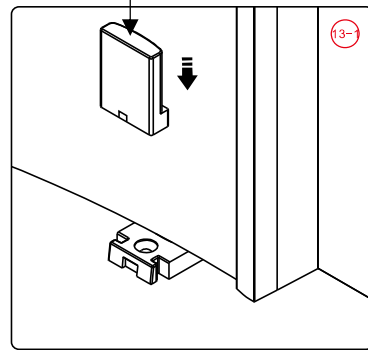

Note: Safety glass can not be re-worked.

■ Installation

Please read these instructions carefully before start of installation.

The wall post has up to 20mm of adjustment for out of true wall situations.

Ensure that the shower tray is fitted level and that after assembly of enclosure there is a full and continuous bead of sealant between the top of the shower tray and the title joint.

This product is heavy and will require two people to install.

This product is heavy and will require two people to install.

39

9

37

This product is heavy and will require two people to install.

This product is heavy and will require two people to install.