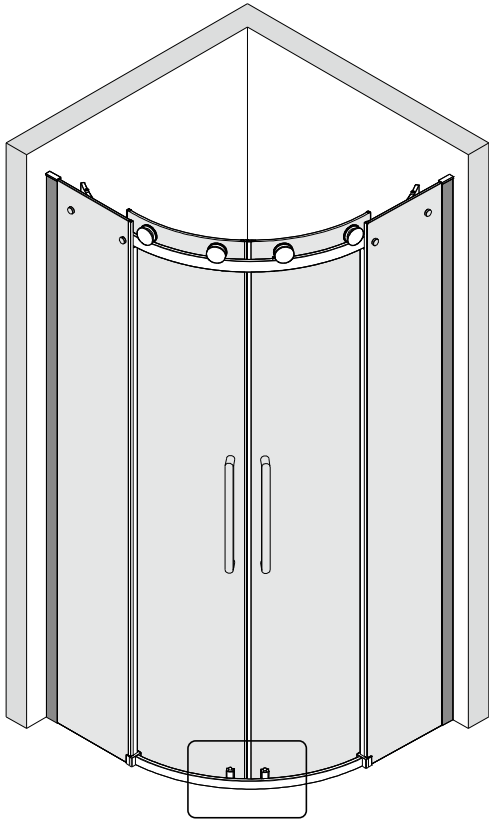

Note: Safety glass can not be re-worked.

■ Installation

Please read these instructions carefully before start of installation.

The wall post has up to 20mm of adjustment for out of true wall situations.

Ensure that the shower tray is fitted level and that after assembly of enclosure there is a full and continuous bead of sealant between the top of the shower tray and the title joint.

This product is heavy and will require two people to install.

This product is heavy and will require two people to install.

39

9

37

This product is heavy and will require two people to install.

This product is heavy and will require two people to install.