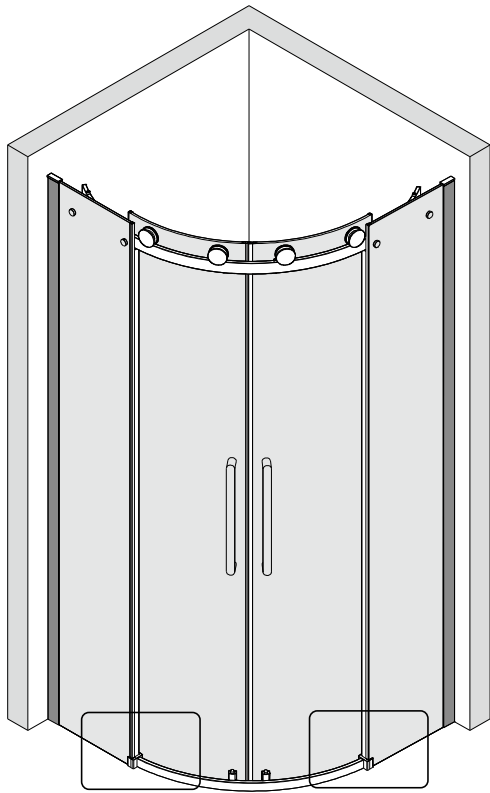

39

9

37

This product is heavy and will require two people to install.