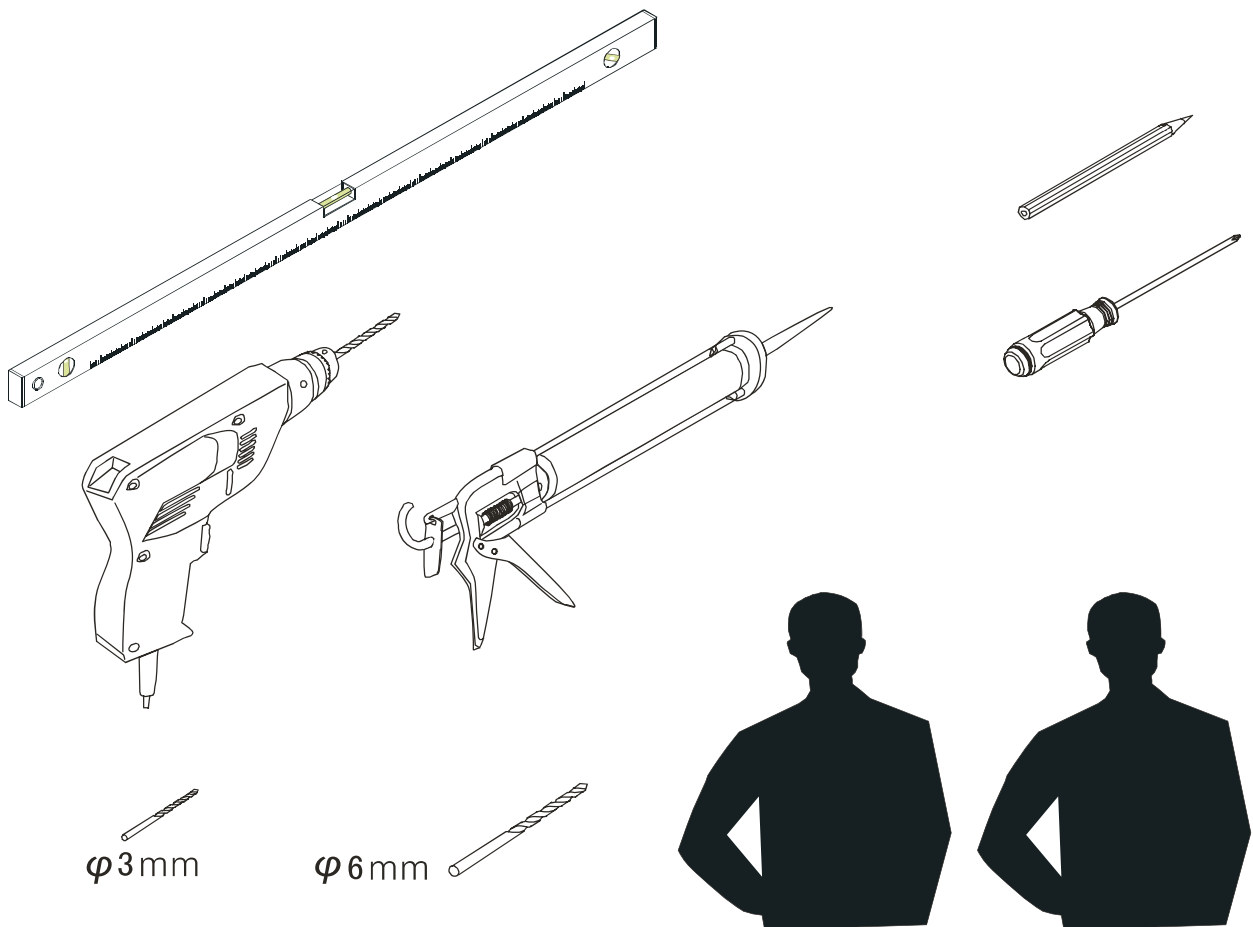

Note: Safety glass can not be re-worked.

■ Installation

Please read these instructions carefully before start of installation.

The wall post has up to 20mm of adjustment for out of true wall situations.

Ensure that the shower tray is fitted level and that after assembly of enclosure there is a full and continuous bead of sealant between the top of the shower tray and the title joint.

Special care should be taken when drilling walls to avoid hidden pipes or electrical cables.

Note: This product is heavy and will require two people to install.

Please remove protective film from aluminium profiles before installation.

■ Shower Tray Installation

The shower tray must be sited against a structural wall.

Water proof walling or tiling should be fitted so that it sits on the top of the tray rim.

■ Aftercare Instructions

After use, your shower should be cleaned with soap and water. This is particularly important in hard water districts where insoluble lime salts may be deposited and allowed to build up. Cleaners of a gritty or abrasive nature should not be used. Care should be taken to avoid contact with strong chemicals such as organic solvents and strippers.

Glass cleaners can be used but with caution, if in doubt contact the supplier of the cleaner in question.

Please keep these instructions for aftercare and customer service details.

Tools required

This product is heavy and will require two people to install.