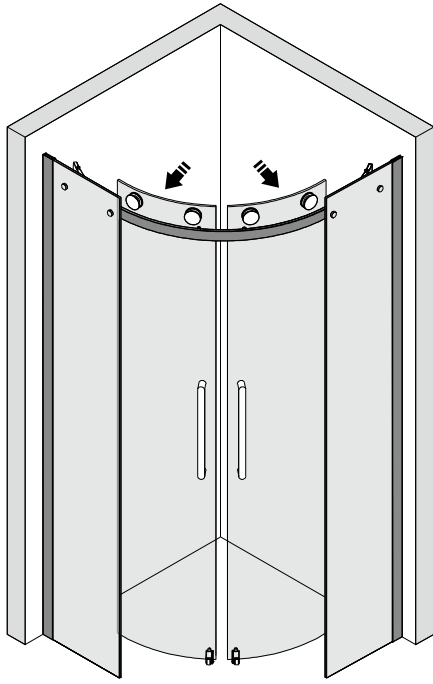

This product is heavy and will require two people to install.