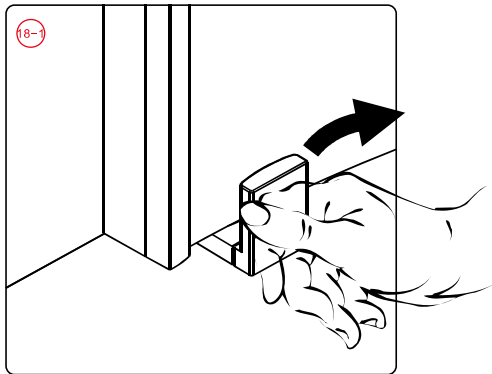

Note: Safety glass can not be re-worked.

■ Installation

Please read these instructions carefully before start of installation.

The wall post has up to 20mm of adjustment for out of true wall situations.

Ensure that the shower tray is fitted level and that after assembly of enclosure there is a full and continuous bead of sealant between the top of the shower tray and the title joint.

This product is heavy and will require two people to install.

This product is heavy and will require two people to install.

39

9

37

This product is heavy and will require two people to install.

This product is heavy and will require two people to install.

This product is heavy and will require two people to install.

This product is heavy and will require two people to install.