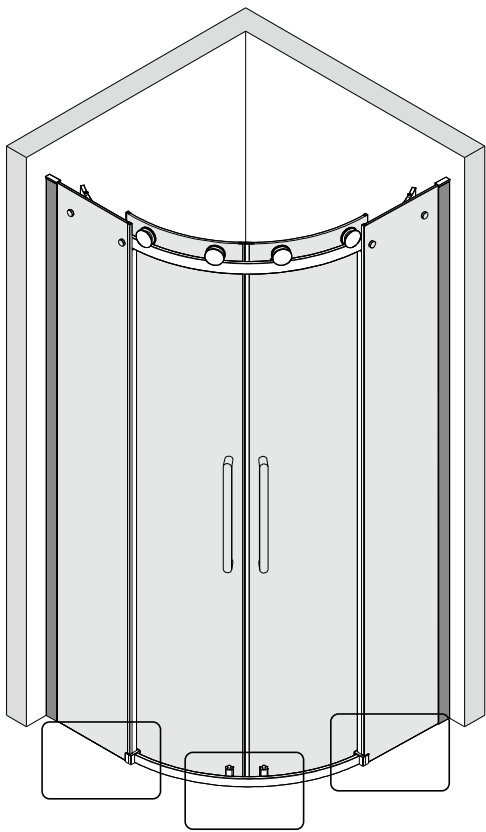

This product is heavy and will require two people to install.