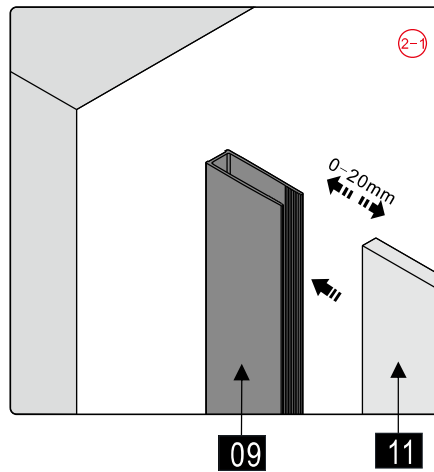

This product is heavy and will require two people to install.