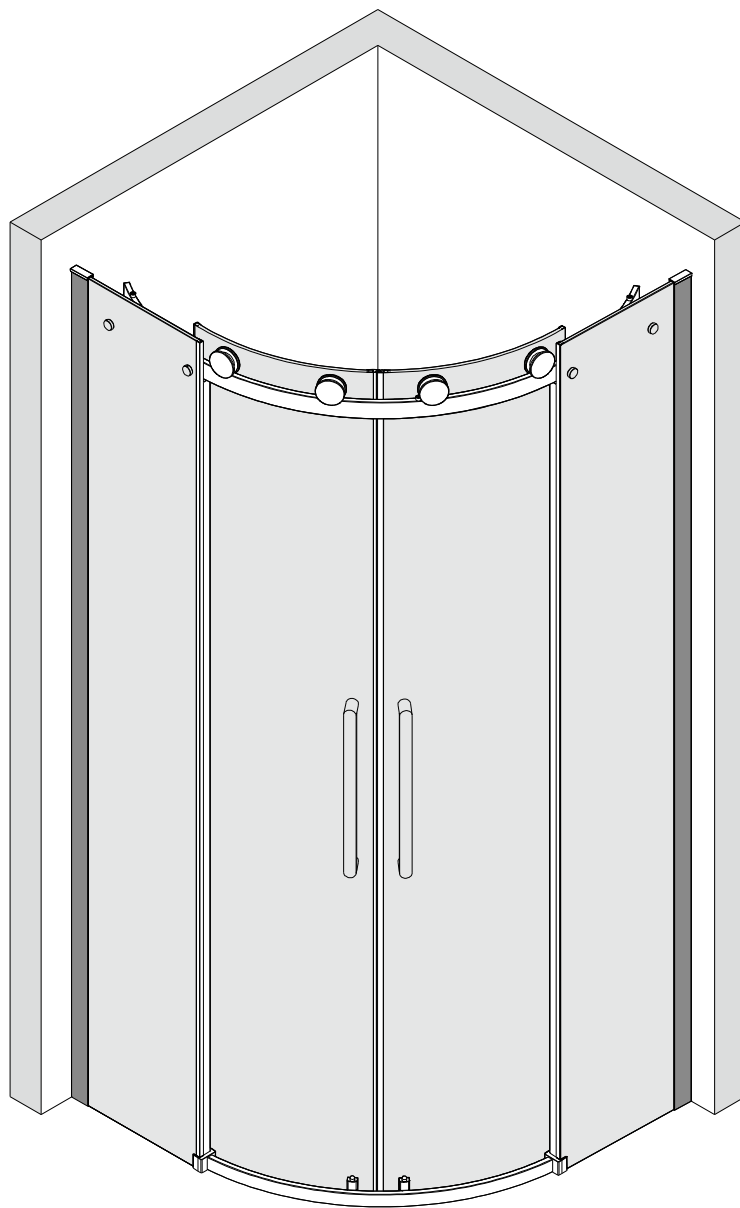

CEZARES®

Installation instructions

(STYLUS-M-R-2)

■ General Information

Please inspect the product immediately upon receipt for transit damage, missing packs/parts or manufacturing fault. Damage reported later cannot be accepted. Please handle the product with care avoiding knocks and shock loading to all sides and edges of the glass.

Note: Safety glass can not be re-worked.

■ Installation

Please read these instructions carefully before start of installation.

The wall post has up to 20mm of adjustment for out of true wall situations.

Ensure that the shower tray is fitted level and that after assembly of enclosure there is a full and continuous bead of sealant between the top of the shower tray and the title joint.

Special care should be taken when drilling walls to avoid hidden pipes or electrical cables.

Note: This product is heavy and will require two people to install.

Please remove protective film from aluminium profiles before installation.