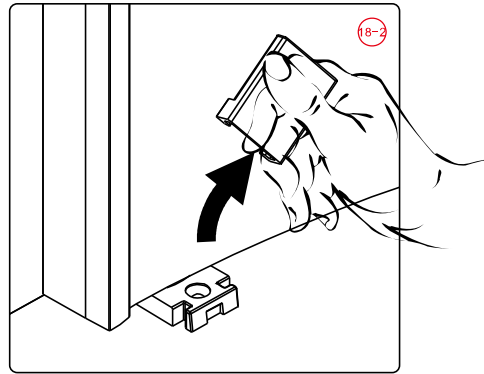

This product is heavy and will require two people to install.