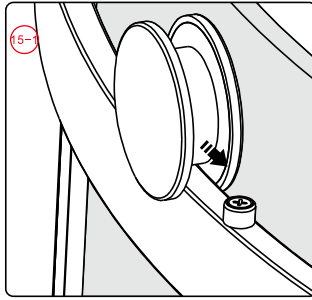

Note: Safety glass can not be re-worked.

■ Installation

Please read these instructions carefully before start of installation.

The wall post has up to 20mm of adjustment for out of true wall situations.

Ensure that the shower tray is fitted level and that after assembly of enclosure there is a full and continuous bead of sealant between the top of the shower tray and the title joint.

This product is heavy and will require two people to install.

This product is heavy and will require two people to install.

39

9

37

This product is heavy and will require two people to install.

This product is heavy and will require two people to install.