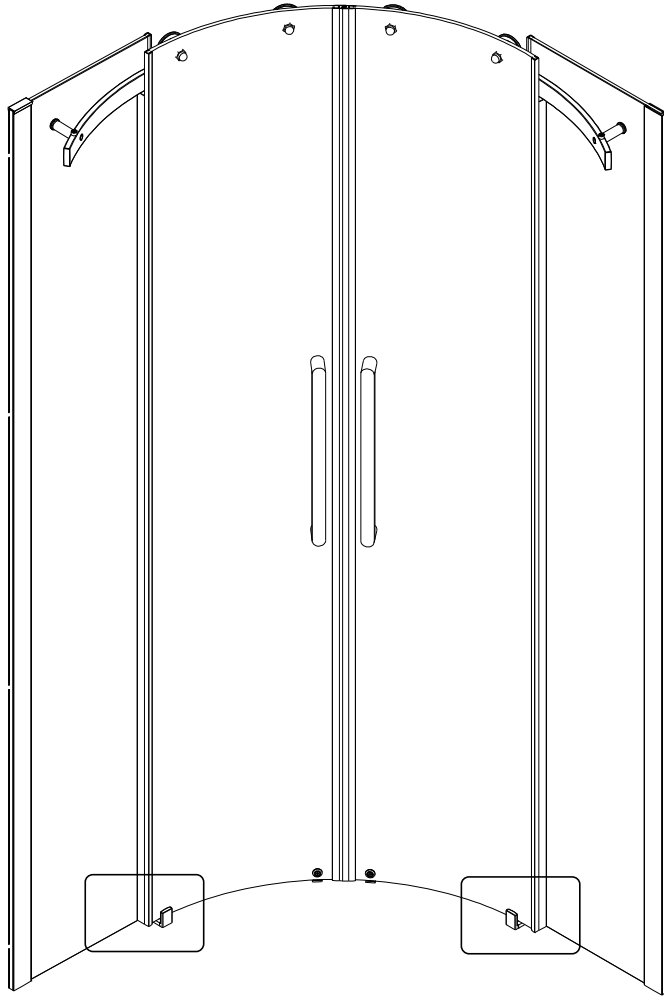

This product is heavy and will require two people to install.