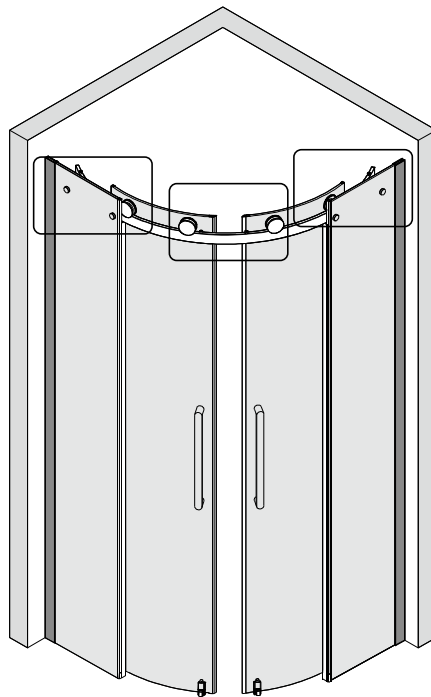

This product is heavy and will require two people to install.