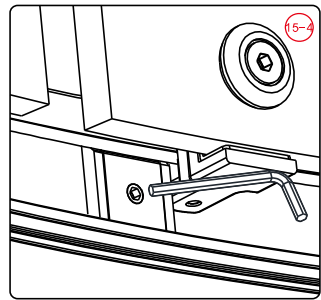

Note: Safety glass can not be re-worked.

■ Installation

Please read these instructions carefully before start of installation.

The wall post has up to 20mm of adjustment for out of true wall situations.

Ensure that the shower tray is fitted level and that after assembly of enclosure there is a full and continuous bead of sealant between the top of the shower tray and the title joint.

This product is heavy and will require two people to install.

This product is heavy and will require two people to install.

39

9

37

This product is heavy and will require two people to install.

This product is heavy and will require two people to install.