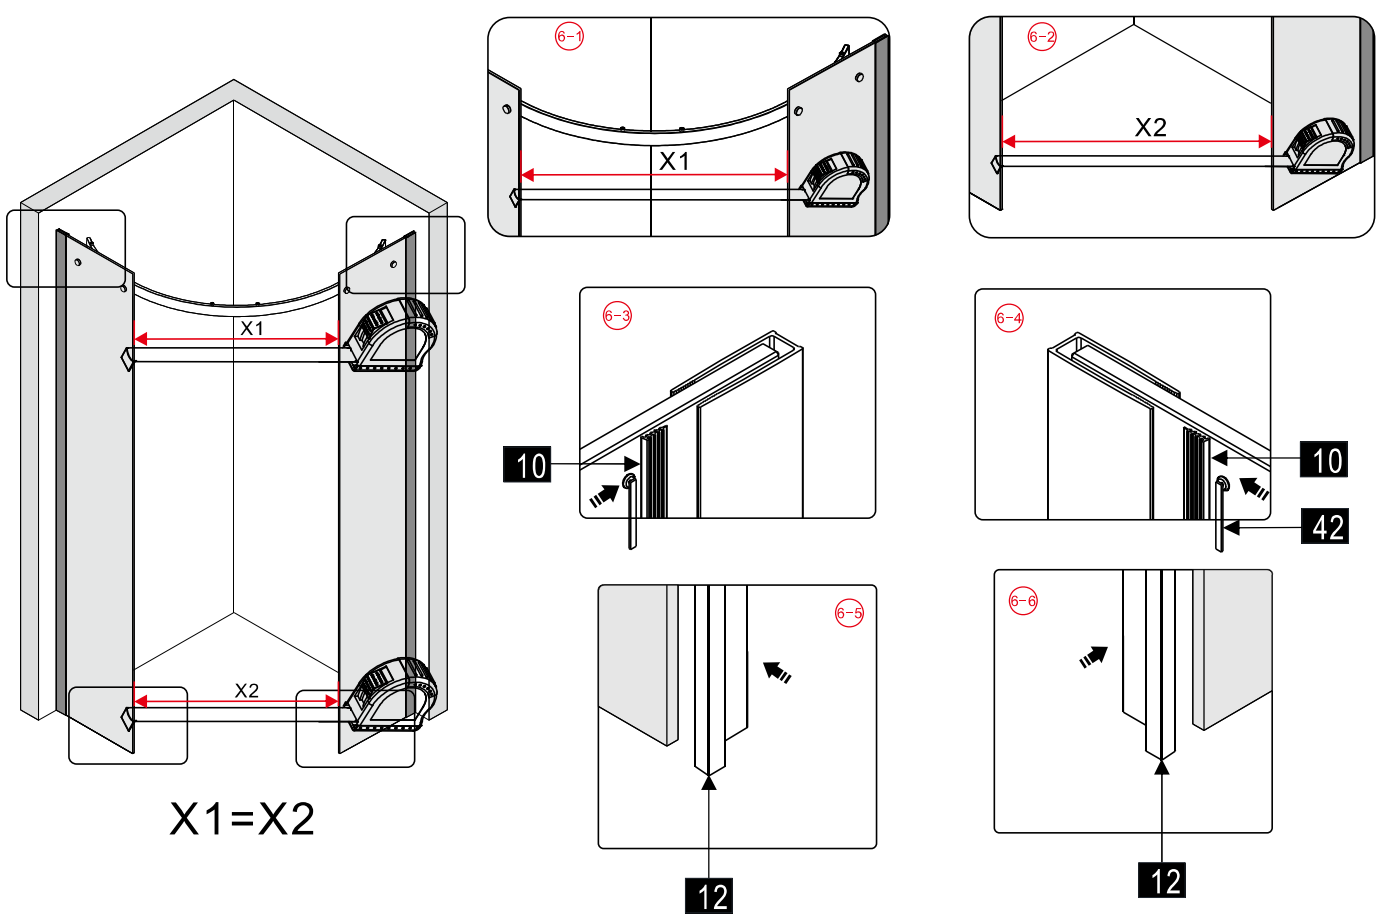

This product is heavy and will require two people to install.