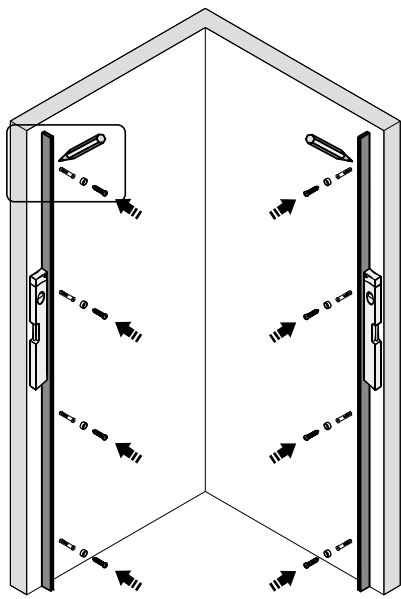

This product is heavy and will require two people to install.