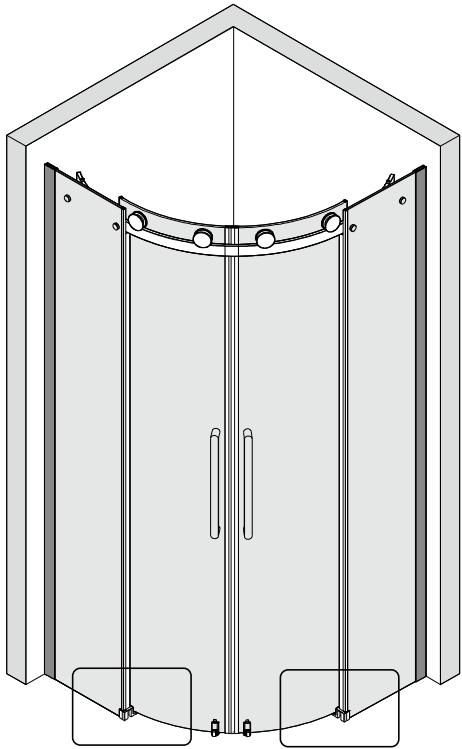

17

18

36

10-2

10-3

40-50mm

10-4

40-50mm

10-5

10-20mm 10-20mm

40

40

10-6

04

04

10-7

17

10-8

18

10-9

- Please find there is a packet of grease provided in this product.
- Grease to be applied on the track of the bottom rail (as shown in step 53) in order to ease the door sliding operation.

This product is heavy and will require two people to install.