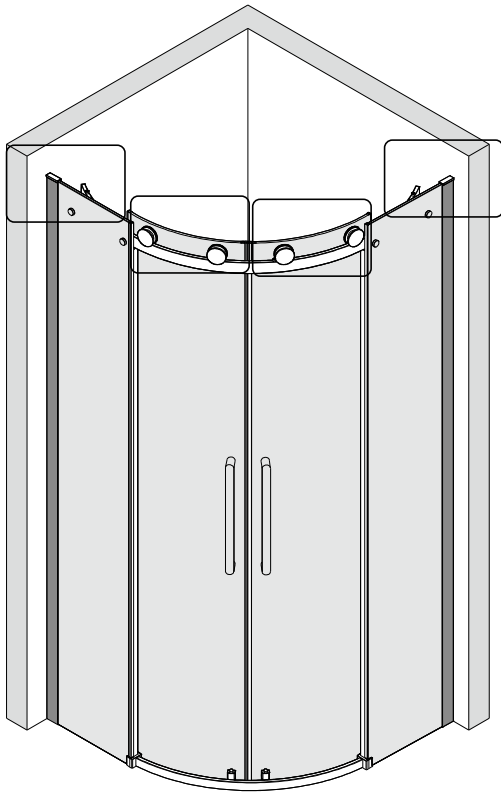

This product is heavy and will require two people to install.