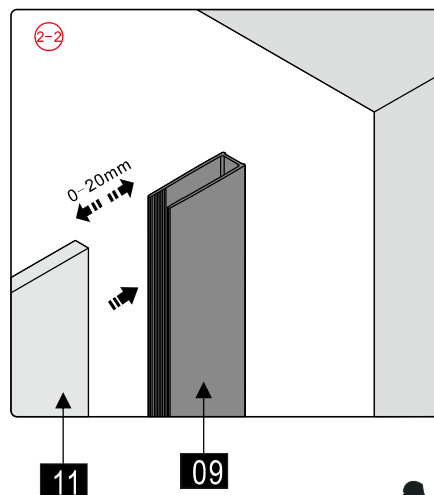

This product is heavy and will require two people to install.