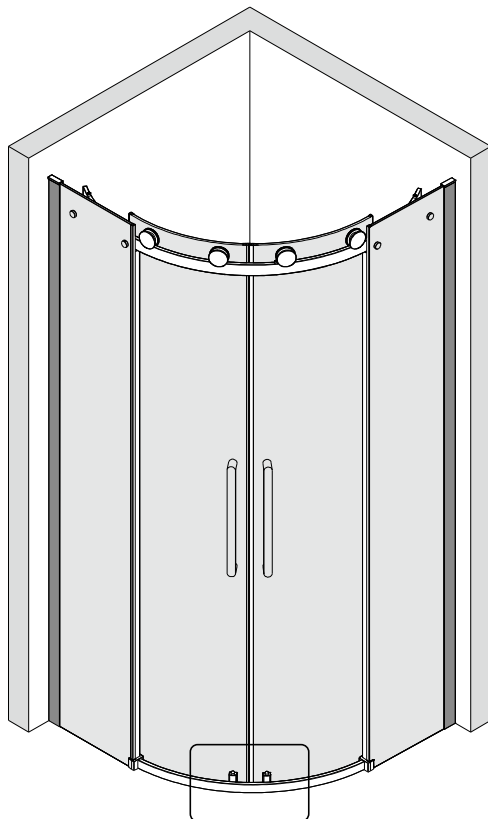

This product is heavy and will require two people to install.