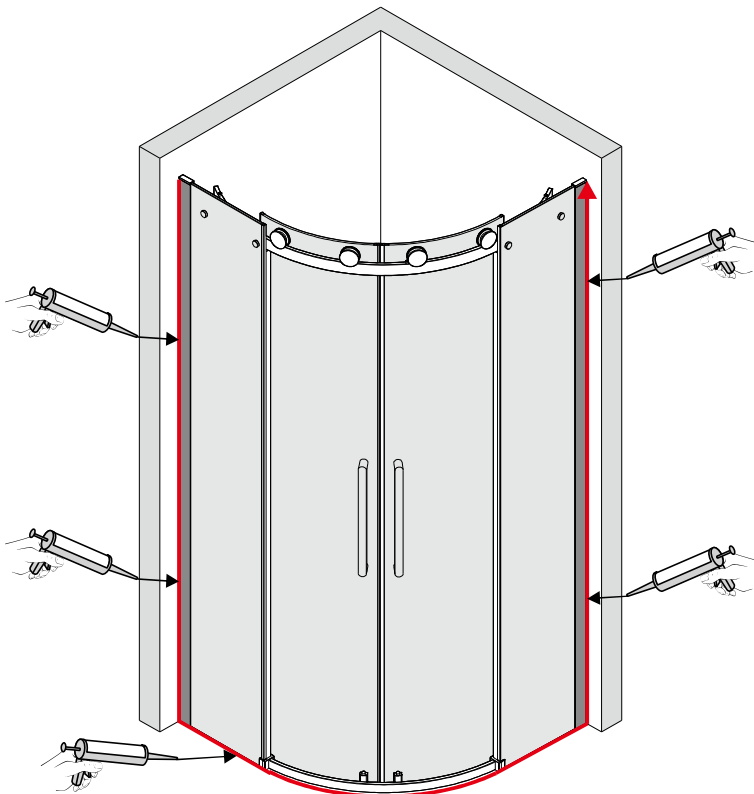

Note: Safety glass can not be re-worked.

■ Installation

Please read these instructions carefully before start of installation.

The wall post has up to 20mm of adjustment for out of true wall situations.

Ensure that the shower tray is fitted level and that after assembly of enclosure there is a full and continuous bead of sealant between the top of the shower tray and the title joint.

Special care should be taken when drilling walls to avoid hidden pipes or electrical cables.

Note: This product is heavy and will require two people to install.

Please remove protective film from aluminium profiles before installation.

This product is heavy and will require two people to install.

This product is heavy and will require two people to install.

39

9

37

This product is heavy and will require two people to install.

This product is heavy and will require two people to install.