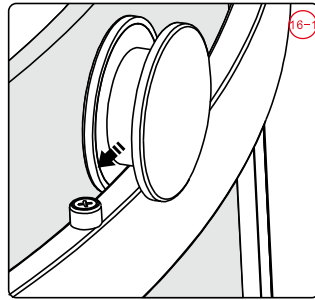

Note: Safety glass can not be re-worked.

■ Installation

Please read these instructions carefully before start of installation.

The wall post has up to 20mm of adjustment for out of true wall situations.

Ensure that the shower tray is fitted level and that after assembly of enclosure there is a full and continuous bead of sealant between the top of the shower tray and the title joint.

This product is heavy and will require two people to install.

This product is heavy and will require two people to install.

39

9

37

This product is heavy and will require two people to install.

This product is heavy and will require two people to install.