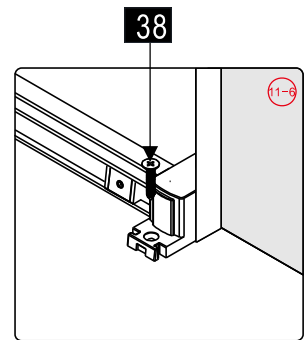

This product is heavy and will require two people to install.