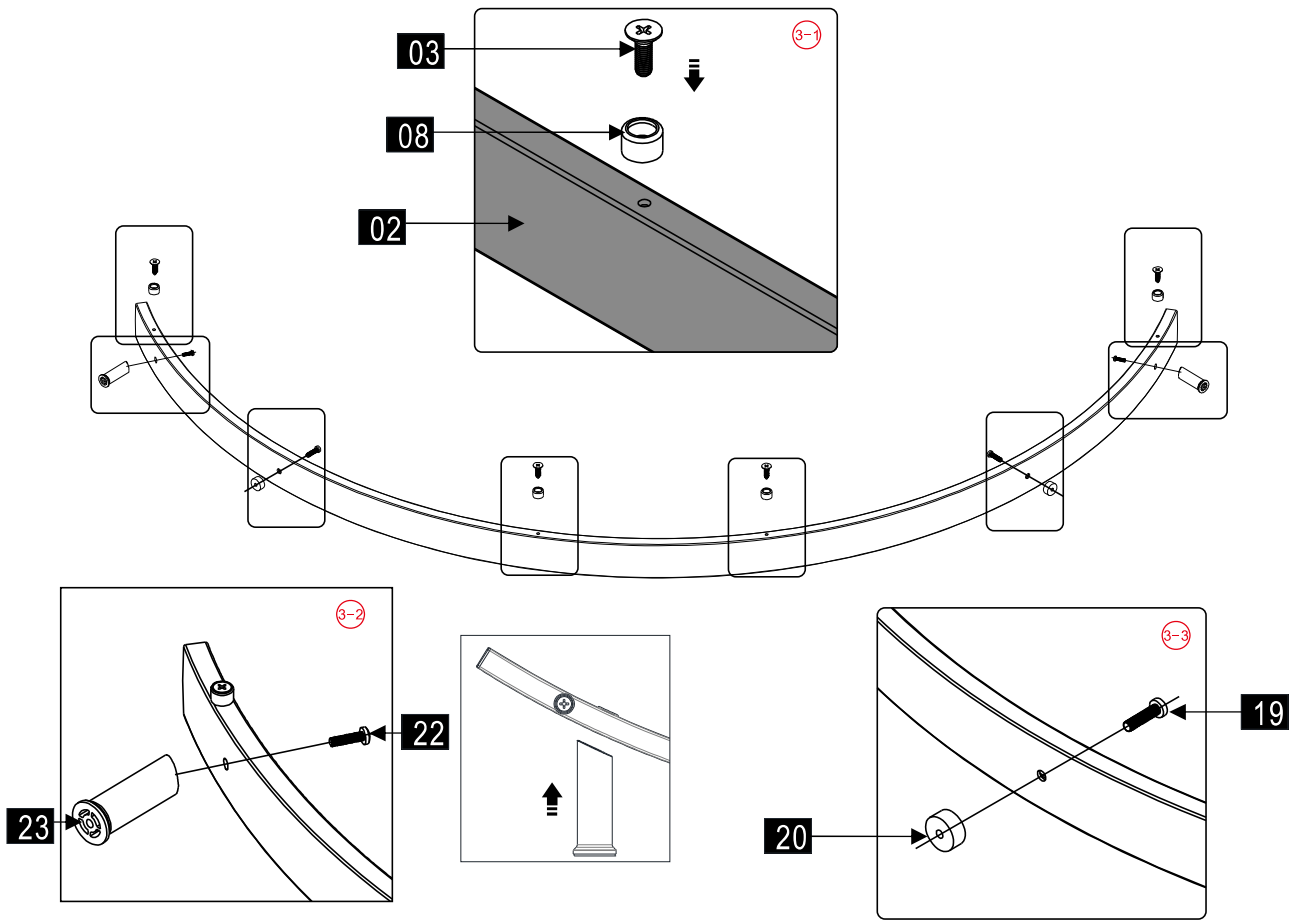

This product is heavy and will require two people to install.